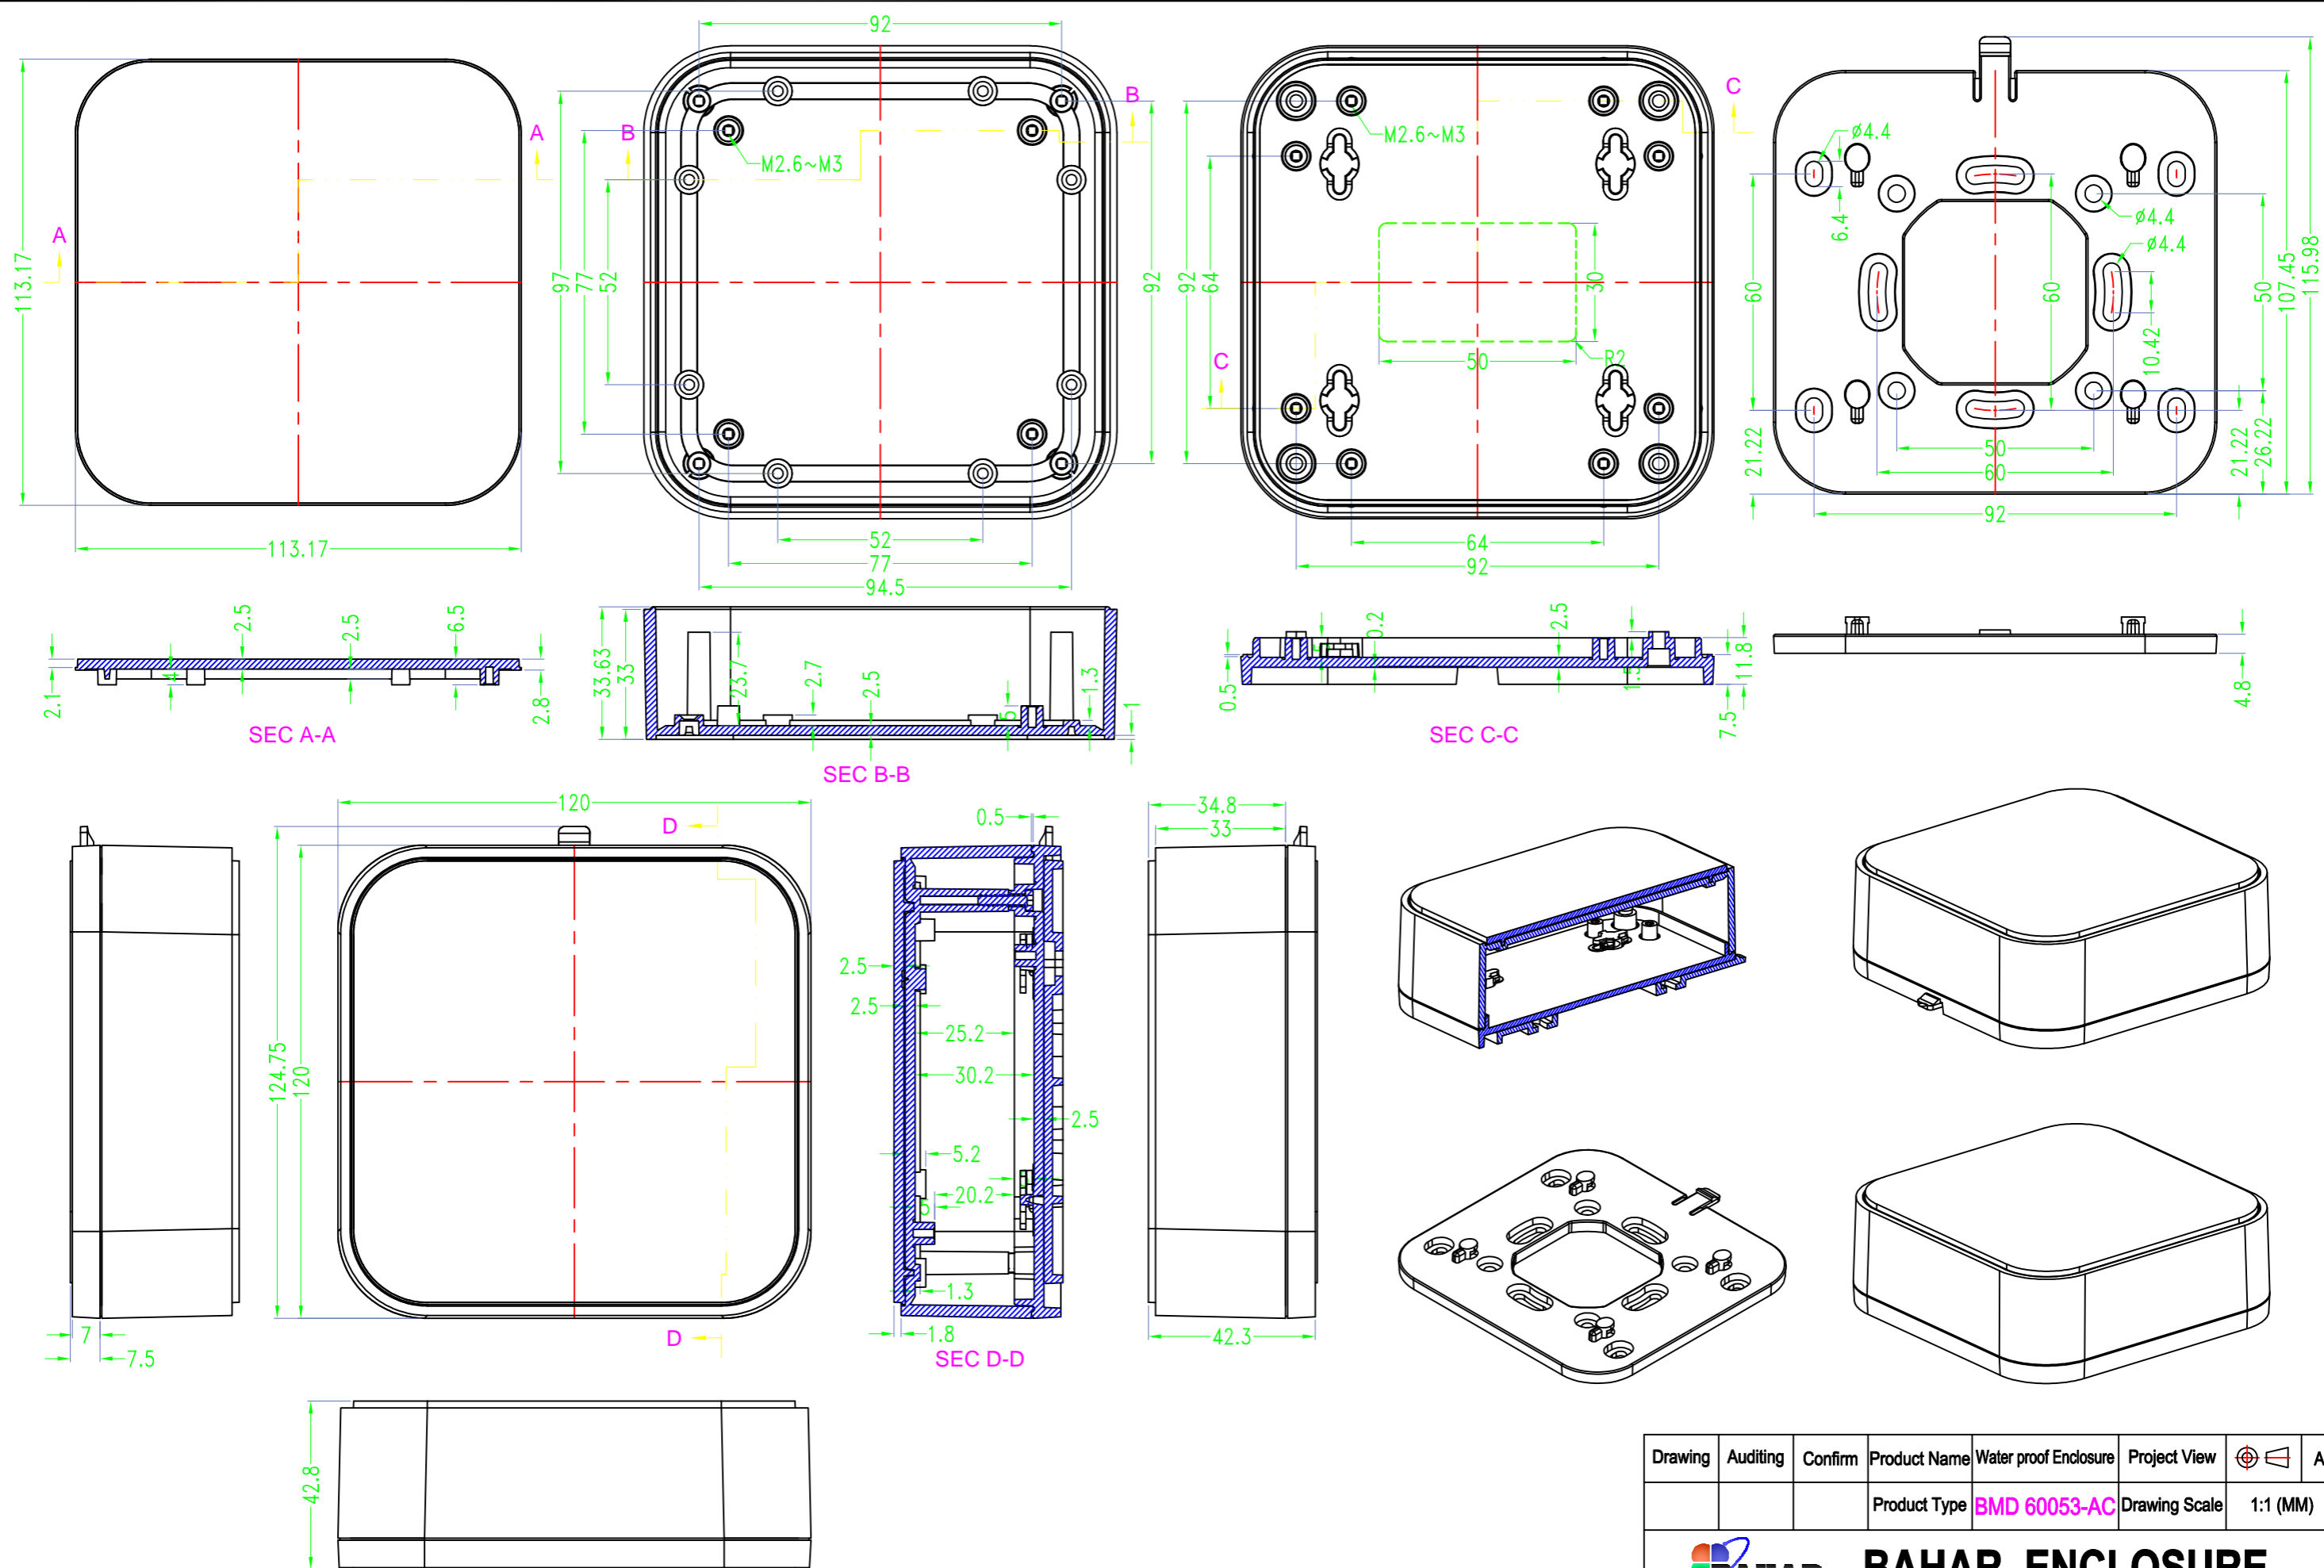

Drawing	Auditing	Confirm	Product Name	Water proof Enclosure	Project View		A
			Product Type	BMD 60053-AC	Drawing Scale	1:1 (MM)	

BAHAR ENCLOSURE