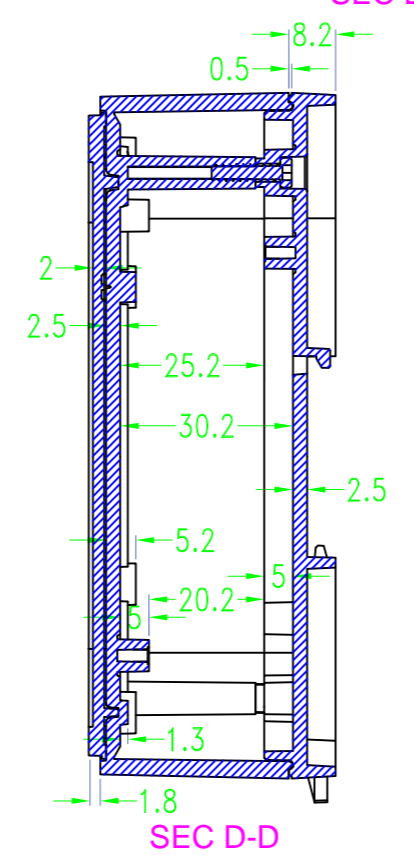

Drawing	Auditing	Confirm	Product Name	Water proof Enclosure	Project View		A
			Product Type	BMD 60053-BB	Drawing Scale	1:1 (MM)	
			BAHAR ENCLOSURE