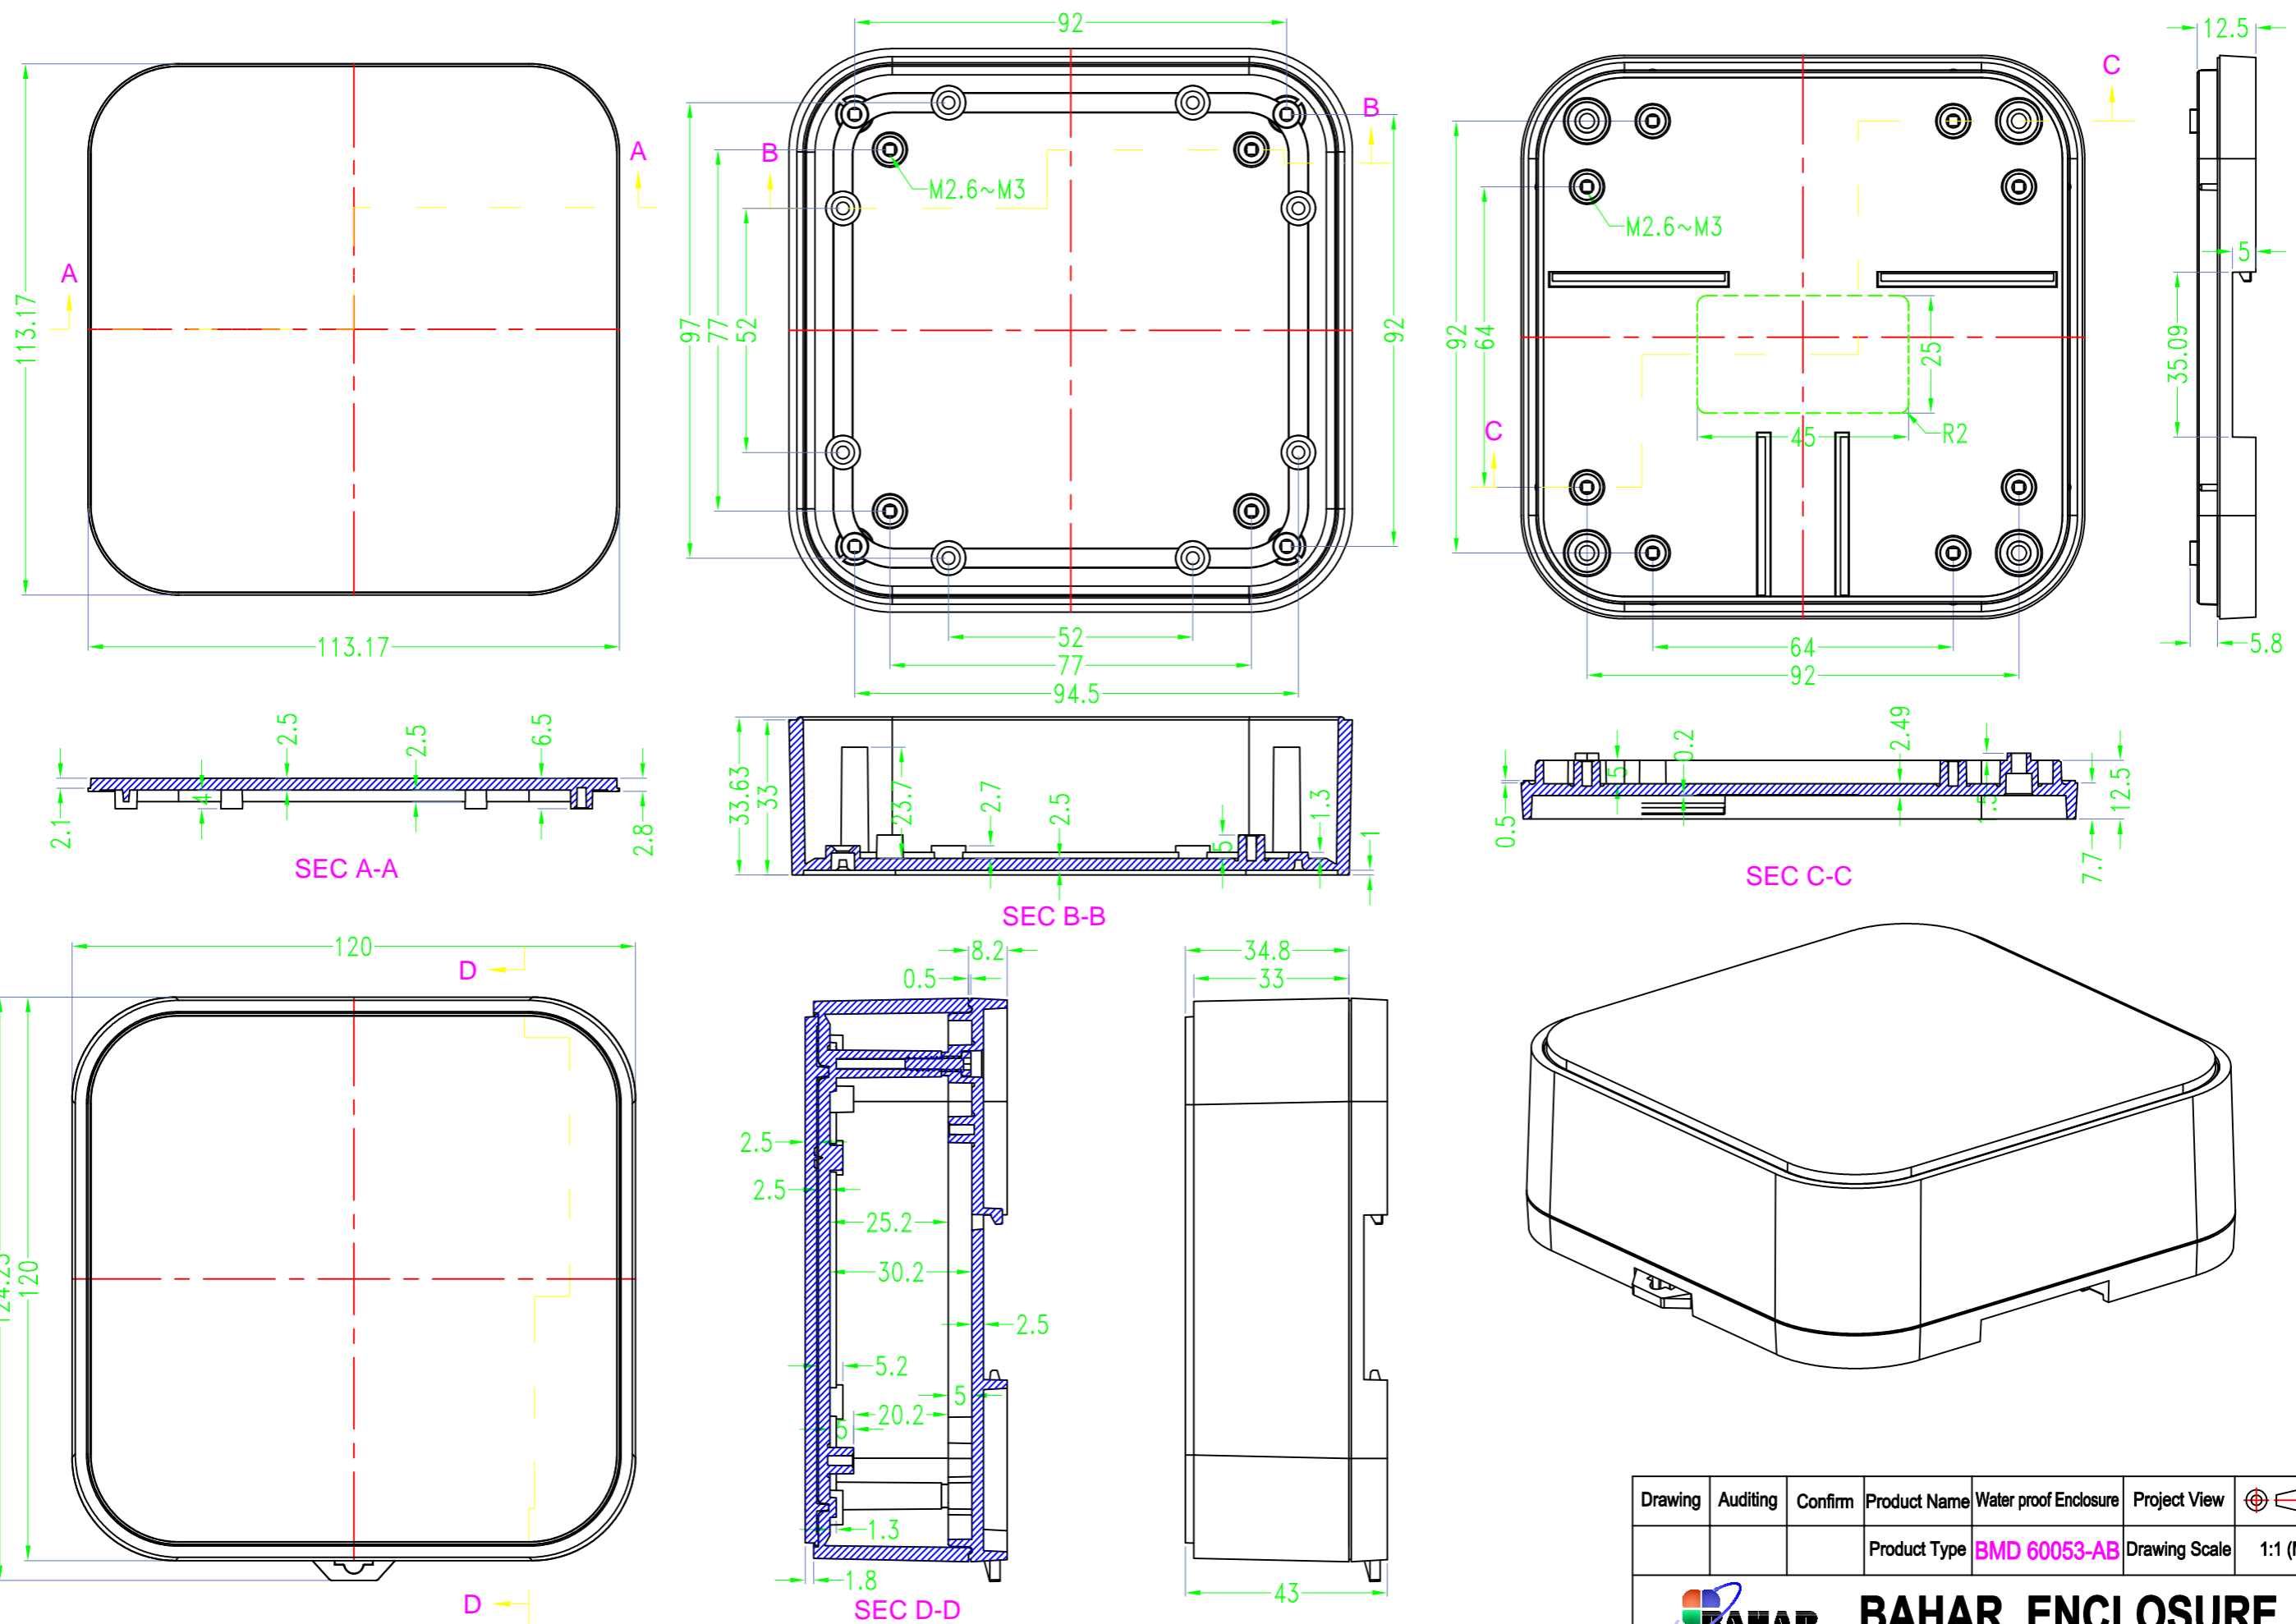

Drawing	Auditing	Confirm	Product Name	Water proof Enclosure	Project View		A
			Product Type	BMD 60053-AB	Drawing Scale	1:1 (MM)	

BAHAR ENCLOSURE