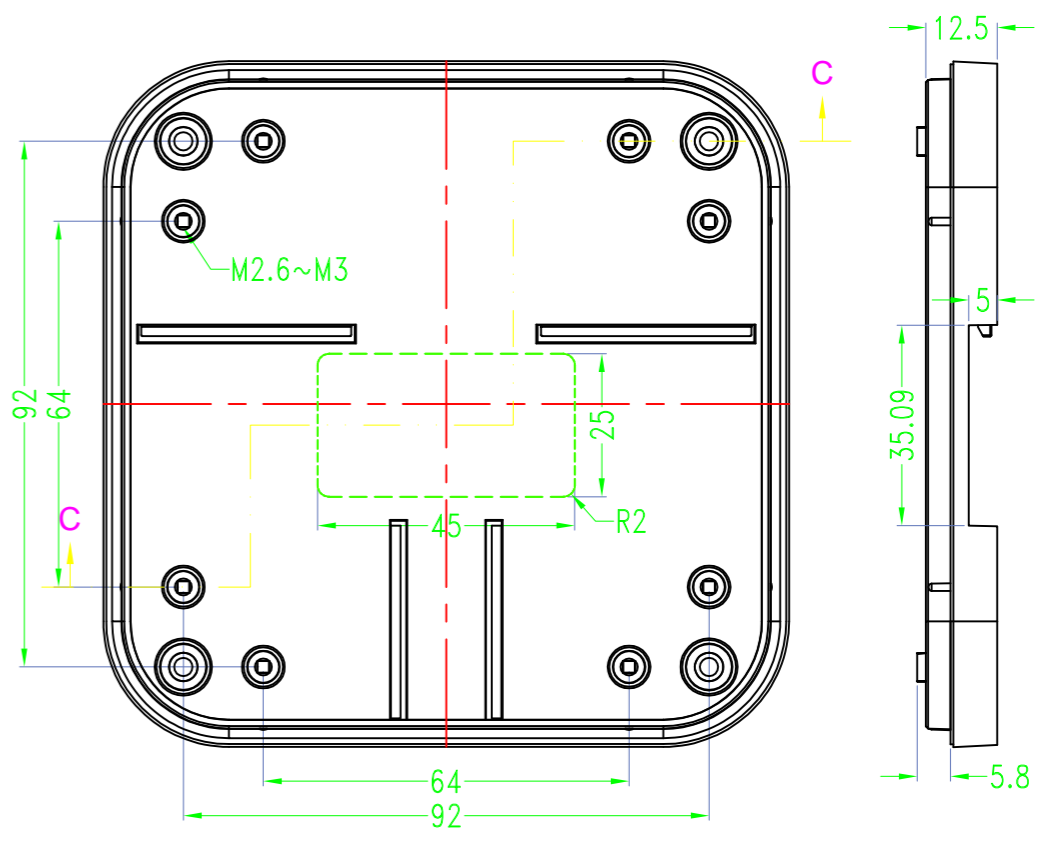

Drawing	Auditing	Confirm	Product Name	Water proof Enclosure	Project View		A
			Product Type	BMD 60053-BB	Drawing Scale	1:1 (MM)	
			BAHAR ENCLOSURE