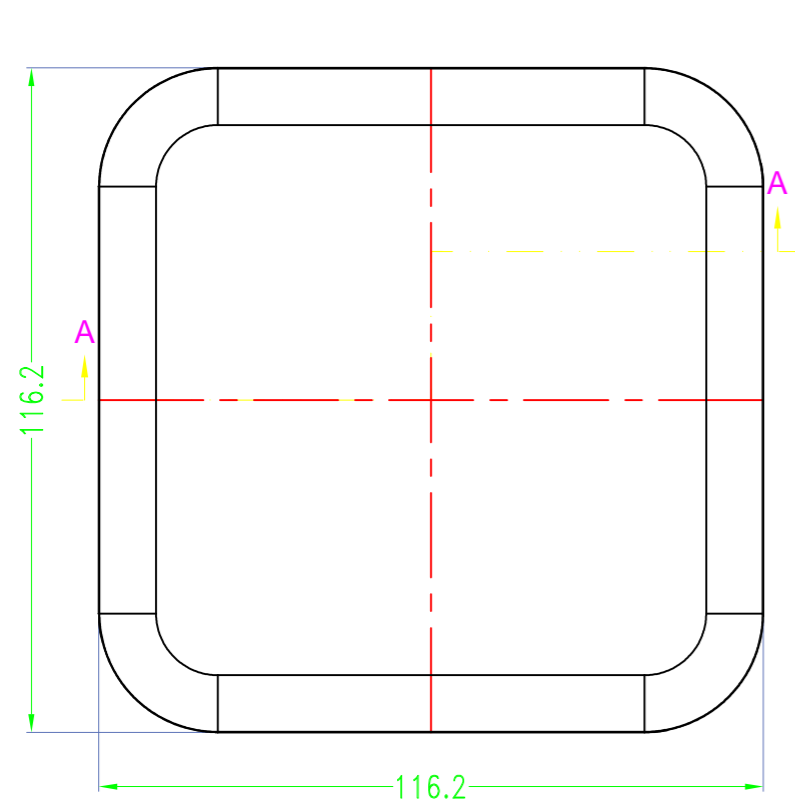

Drawing	Auditing	Confirm	Product Name	Water proof Enclosure	Project View		A
			Product Type	BMD 60053-CA	Drawing Scale	1:1 (MM)	
			BAHAR ENCLOSURE