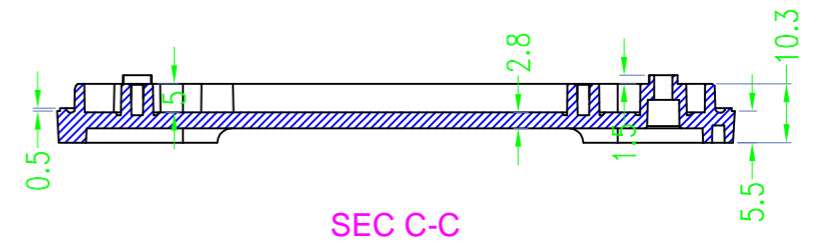

Drawing	Auditing	Confirm	Product Name	Water proof Enclosure	Project View		A
			Product Type	BMD 60053-BA	Drawing Scale	1:1 (MM)	
			BAHAR ENCLOSURE