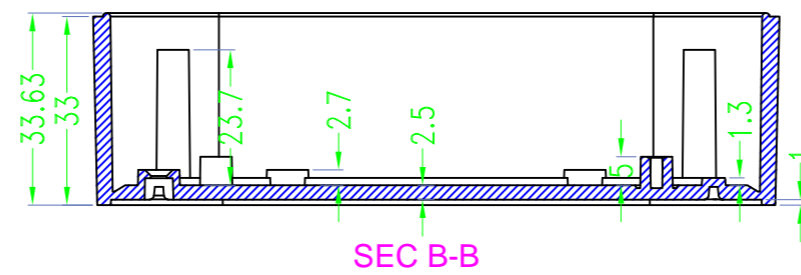

Drawing	Auditing	Confirm	Product Name	Water proof Enclosure	Project View		A
			Product Type	BMD 60053-AB	Drawing Scale	1:1 (MM)	

BAHAR ENCLOSURE

Drawing	Auditing	Confirm	Product Name	Water proof Enclosure	Project View		A
			Product Type	BMD 60053-AC	Drawing Scale	1:1 (MM)	

BAHAR ENCLOSURE

Drawing	Auditing	Confirm	Product Name	Water proof Enclosure	Project View		A
			Product Type	BMD 60053-BA	Drawing Scale	1:1 (MM)	
			BAHAR ENCLOSURE				

Drawing	Auditing	Confirm	Product Name	Water proof Enclosure	Project View		A
			Product Type	BMD 60053-BB	Drawing Scale	1:1 (MM)	
			BAHAR ENCLOSURE				