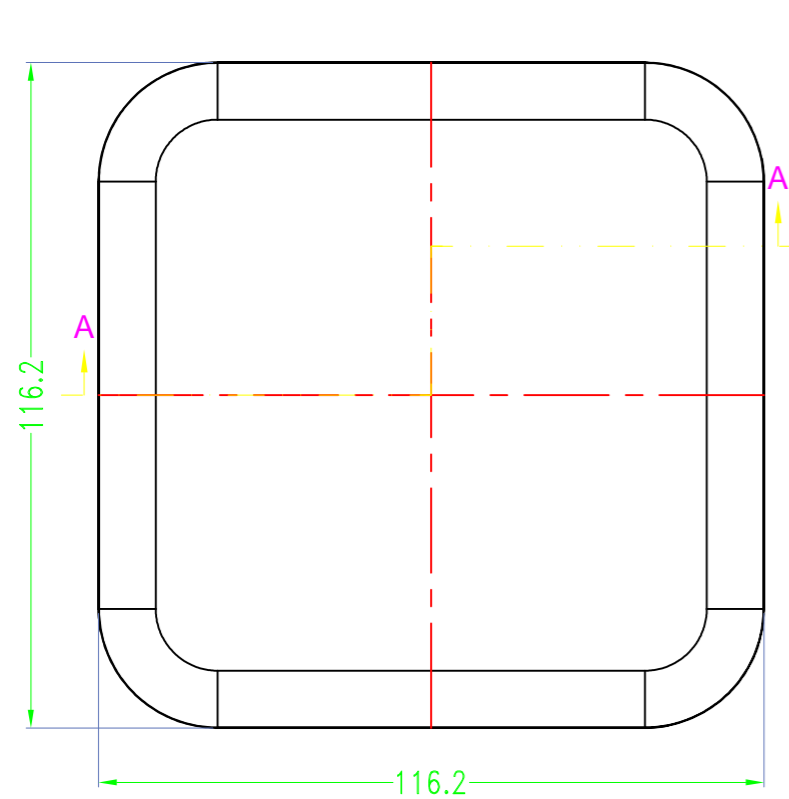

Drawing	Auditing	Confirm	Product Name	Water proof Enclosure	Project View		A
			Product Type	BMD 60053-CB	Drawing Scale	1:1 (MM)	

BAHAR ENCLOSURE