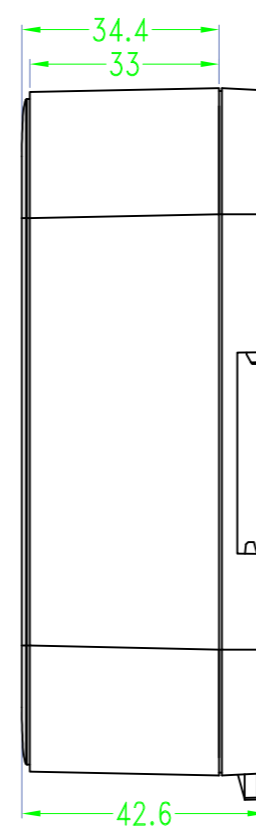

Drawing	Auditing	Confirm	Product Name	Water proof Enclosure	Project View		A
			Product Type	BMD 60053-CB	Drawing Scale	1:1 (MM)	

BAHAR ENCLOSURE