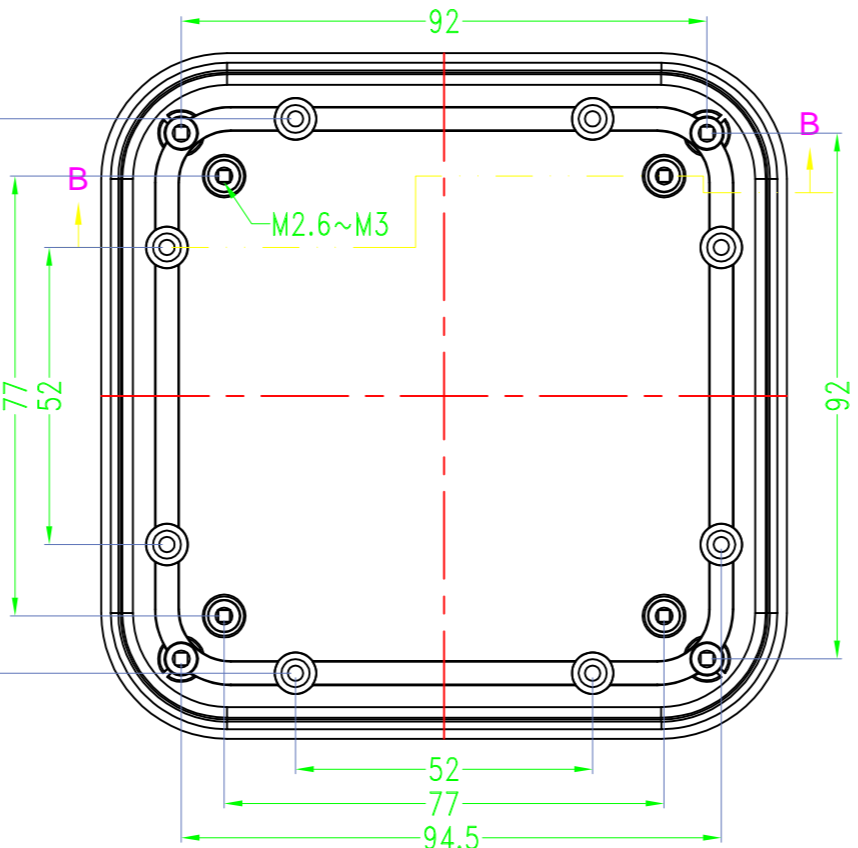

3 options for bottom

台式底 / Desk-top

导轨底 / Din rail type

墙挂底 / Wall-mount

BMD 600

Serial number

Color

Bottom Style

Lid Style

Serial number

BMD 600 **45** - [] - [] - []
150X75mm

BMD 600 **46** - [] - [] - []
170X85mm

BMD 600 **47** - [] - [] - []
200X110mm

BMD 600 **49** - [] - [] - []
85X85mm

BMD 600 **51** - [] - [] - []
98X98mm

Drawing	Auditing	Confirm	Product Name	Water proof Enclosure	Project View		A
			Product Type	BMD 60053-AB	Drawing Scale	1:1 (MM)	

BAHAR ENCLOSURE

Drawing	Auditing	Confirm	Product Name	Water proof Enclosure	Project View		A
			Product Type	BMD 60053-AC	Drawing Scale	1:1 (MM)	

BAHAR ENCLOSURE

Drawing	Auditing	Confirm	Product Name	Water proof Enclosure	Project View		A
			Product Type	BMD 60053-BA	Drawing Scale	1:1 (MM)	
			BAHAR ENCLOSURE				

Drawing	Auditing	Confirm	Product Name	Water proof Enclosure	Project View		A
			Product Type	BMD 60053-BB	Drawing Scale	1:1 (MM)	
			BAHAR ENCLOSURE				