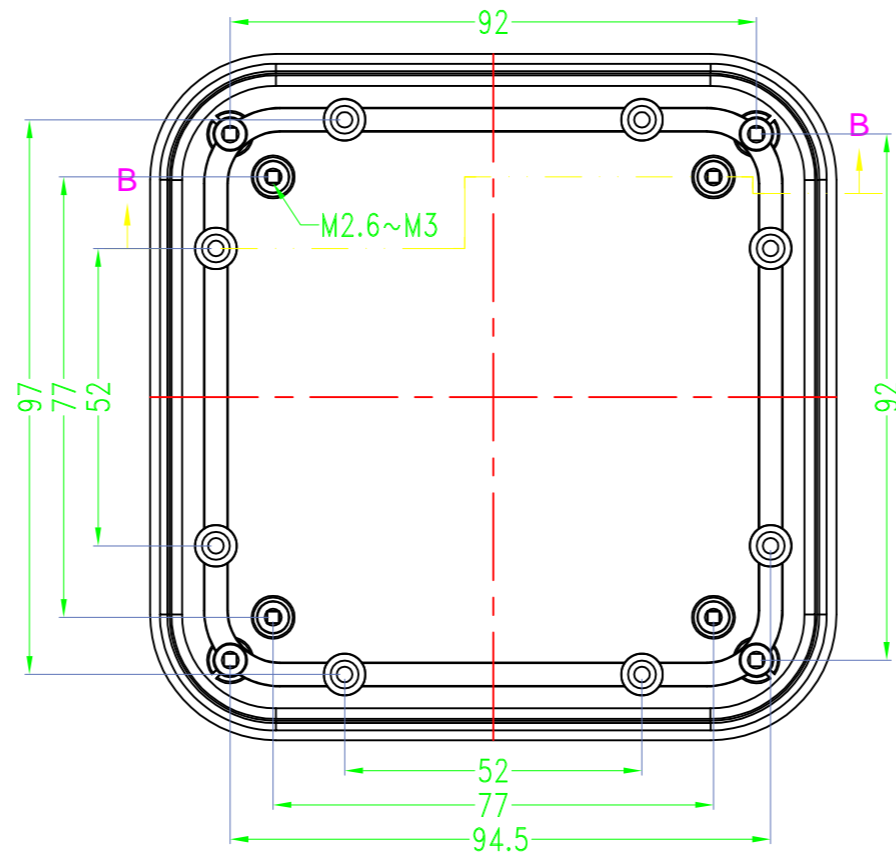

3 options for bottom

台式底 / Desk-top

导轨底 / Din rail type

墙挂底 / Wall-mount

BMD 600

Serial number

Color

Bottom Style

Lid Style

Serial number

BMD 600 **45** - [] - [] - []
150X75mm

BMD 600 **46** - [] - [] - []
170X85mm

BMD 600 **47** - [] - [] - []
200X110mm

BMD 600 **49** - [] - [] - []
85X85mm

BMD 600 **51** - [] - [] - []
98X98mm

Drawing	Auditing	Confirm	Product Name	Water proof Enclosure	Project View		A
			Product Type	BMD 60053-AB	Drawing Scale	1:1 (MM)	

BAHAR ENCLOSURE

Drawing	Auditing	Confirm	Product Name	Water proof Enclosure	Project View		A
			Product Type	BMD 60053-AC	Drawing Scale	1:1 (MM)	

BAHAR ENCLOSURE

Drawing	Auditing	Confirm	Product Name	Water proof Enclosure	Project View		A
			Product Type	BMD 60053-BA	Drawing Scale	1:1 (MM)	
			BAHAR ENCLOSURE				

Drawing	Auditing	Confirm	Product Name	Water proof Enclosure	Project View		A
			Product Type	BMD 60053-BB	Drawing Scale	1:1 (MM)	
			BAHAR ENCLOSURE				