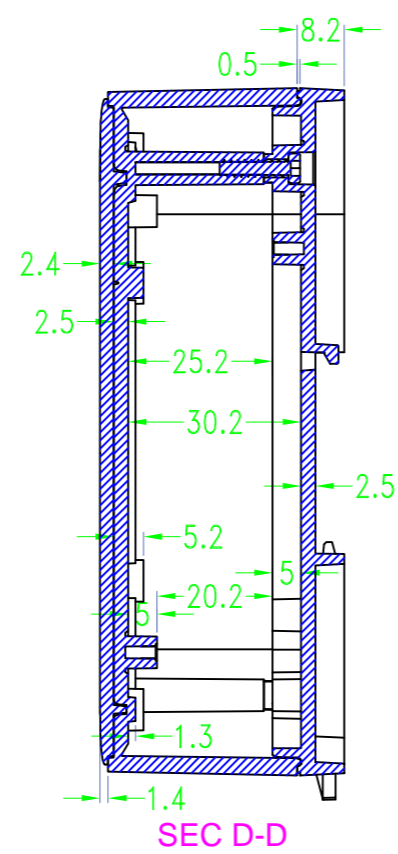

Drawing	Auditing	Confirm	Product Name	Water proof Enclosure	Project View		A
			Product Type	BMD 60053-CB	Drawing Scale	1:1 (MM)	

BAHAR ENCLOSURE