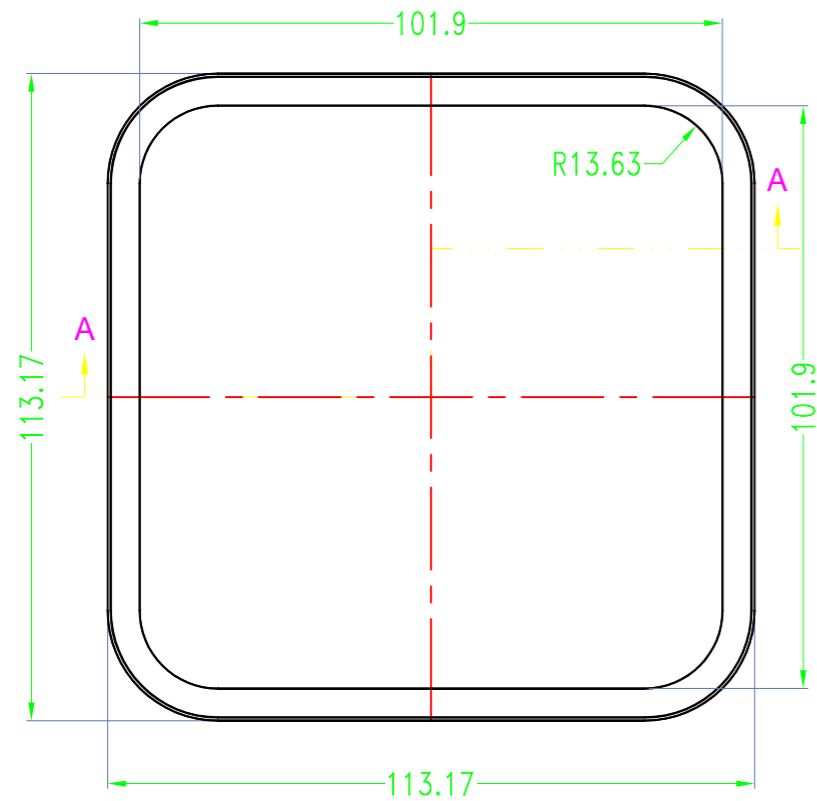

Drawing	Auditing	Confirm	Product Name	Water proof Enclosure	Project View		A
			Product Type	BMD 60053-BA	Drawing Scale	1:1 (MM)	
			BAHAR ENCLOSURE