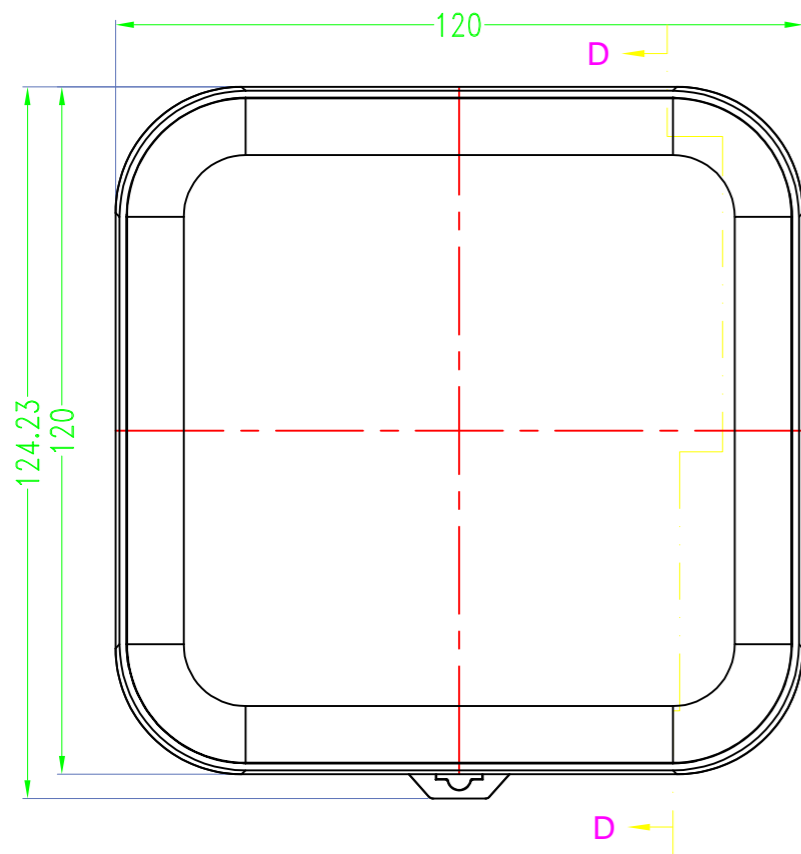

Drawing	Auditing	Confirm	Product Name	Water proof Enclosure	Project View		A
			Product Type	BMD 60053-CB	Drawing Scale	1:1 (MM)	

BAHAR ENCLOSURE