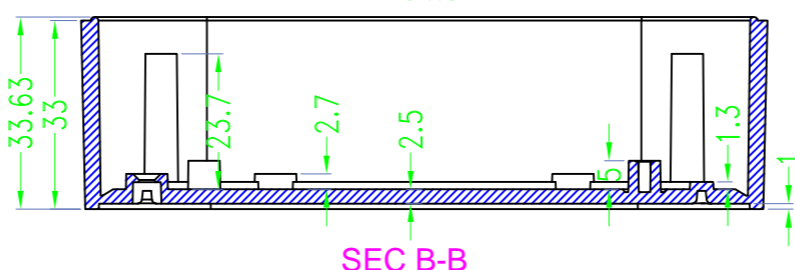

Drawing	Auditing	Confirm	Product Name	Water proof Enclosure	Project View		A
			Product Type	BMD 60053-CA	Drawing Scale	1:1 (MM)	
			BAHAR ENCLOSURE