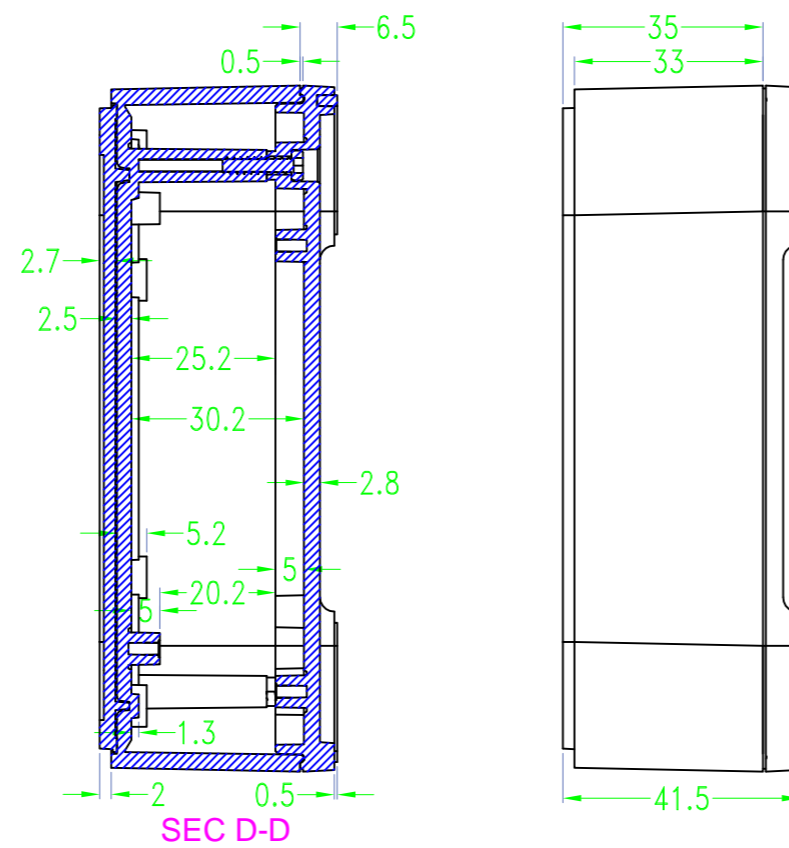

3 options for bottom

台式底 / Desk-top

导轨底 / Din rail type

墙挂底 / Wall-mount

BMD 600

Serial number

Color

Bottom Style

Lid Style

Serial number

BMD 600 **45** - [] - [] - []
150X75mm

BMD 600 **46** - [] - [] - []
170X85mm

BMD 600 **47** - [] - [] - []
200X110mm

BMD 600 **49** - [] - [] - []
85X85mm

BMD 600 **51** - [] - [] - []
98X98mm

Drawing	Auditing	Confirm	Product Name	Water proof Enclosure	Project View		A
			Product Type	BMD 60053-AB	Drawing Scale	1:1 (MM)	

BAHAR ENCLOSURE

Drawing	Auditing	Confirm	Product Name	Water proof Enclosure	Project View		A
			Product Type	BMD 60053-AC	Drawing Scale	1:1 (MM)	

BAHAR ENCLOSURE

Drawing	Auditing	Confirm	Product Name	Water proof Enclosure	Project View		A
			Product Type	BMD 60053-BA	Drawing Scale	1:1 (MM)	
			BAHAR ENCLOSURE				

Drawing	Auditing	Confirm	Product Name	Water proof Enclosure	Project View		A
			Product Type	BMD 60053-BB	Drawing Scale	1:1 (MM)	
			BAHAR ENCLOSURE				