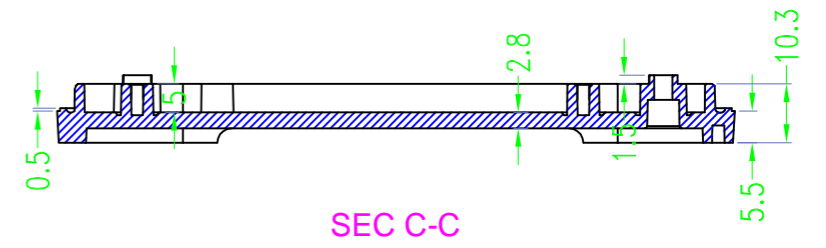

Drawing	Auditing	Confirm	Product Name	Water proof Enclosure	Project View		A
			Product Type	BMD 60053-CA	Drawing Scale	1:1 (MM)	
			BAHAR ENCLOSURE