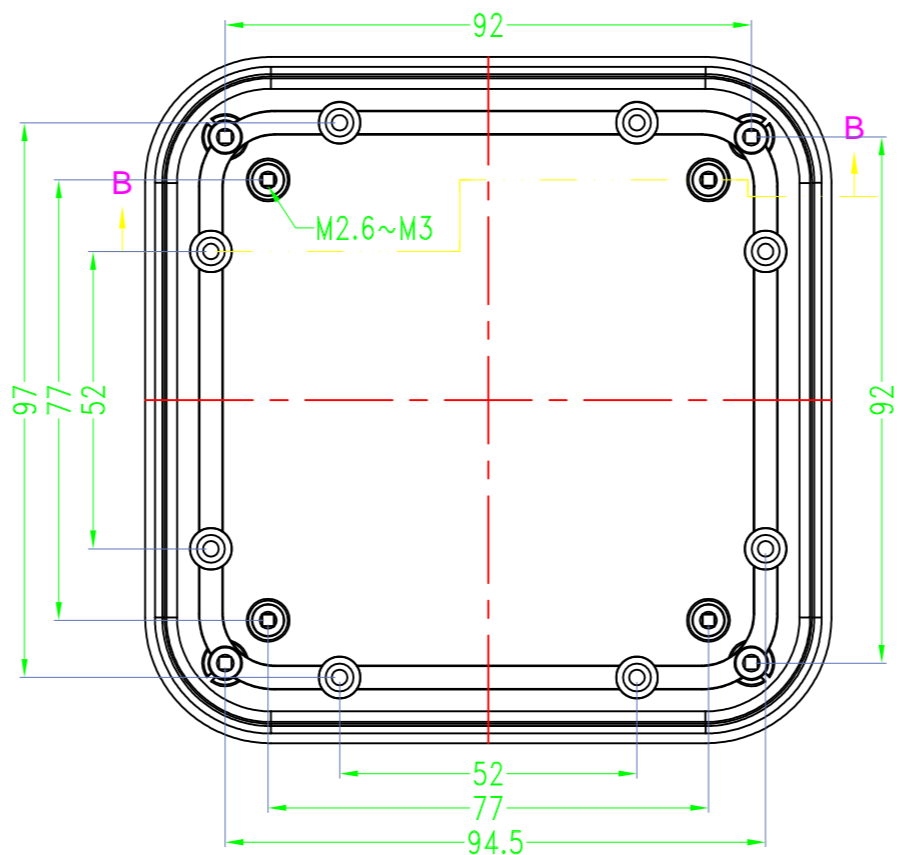

3 options for bottom

台式底 / Desk-top

导轨底 / Din rail type

墙挂底 / Wall-mount

BMD 600

Serial number

Color

Bottom Style

Lid Style

Serial number

BMD 600 **45** - [] - [] - []
150X75mm

BMD 600 **46** - [] - [] - []
170X85mm

BMD 600 **47** - [] - [] - []
200X110mm

BMD 600 **49** - [] - [] - []
85X85mm

BMD 600 **51** - [] - [] - []
98X98mm

BAHAR ENCLOSURE

Drawing	Auditing	Confirm	Product Name	Water proof Enclosure	Project View		A
			Product Type	BMD 60053-BA	Drawing Scale	1:1 (MM)	
			BAHAR ENCLOSURE				

Drawing	Auditing	Confirm	Product Name	Water proof Enclosure	Project View		A
			Product Type	BMD 60053-BB	Drawing Scale	1:1 (MM)	
			BAHAR ENCLOSURE				

Drawing	Auditing	Confirm	Product Name	Water proof Enclosure	Project View		A
			Product Type	BMD 60053-BC	Drawing Scale	1:1 (MM)	
			BAHAR ENCLOSURE				

Drawing	Auditing	Confirm	Product Name	Water proof Enclosure	Project View		A
			Product Type	BMD 60053-CA	Drawing Scale	1:1 (MM)	
			BAHAR ENCLOSURE				