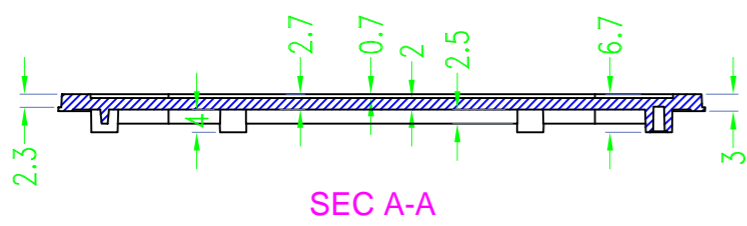

Drawing	Auditing	Confirm	Product Name	Water proof Enclosure	Project View		A
			Product Type	BMD 60053-BB	Drawing Scale	1:1 (MM)	
			BAHAR ENCLOSURE