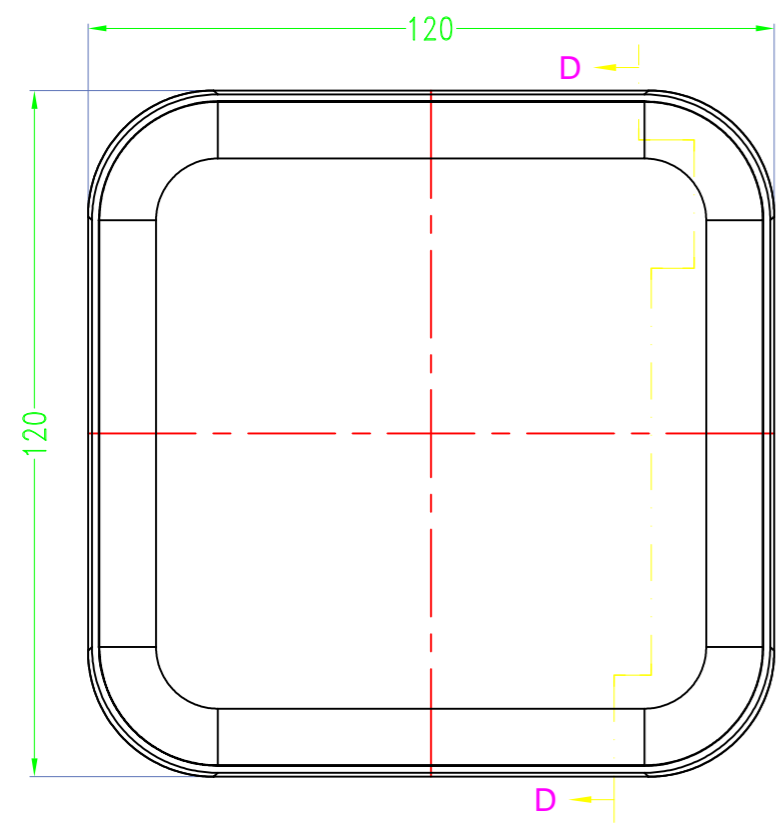

Drawing	Auditing	Confirm	Product Name	Water proof Enclosure	Project View		A
			Product Type	BMD 60053-CA	Drawing Scale	1:1 (MM)	
			BAHAR ENCLOSURE