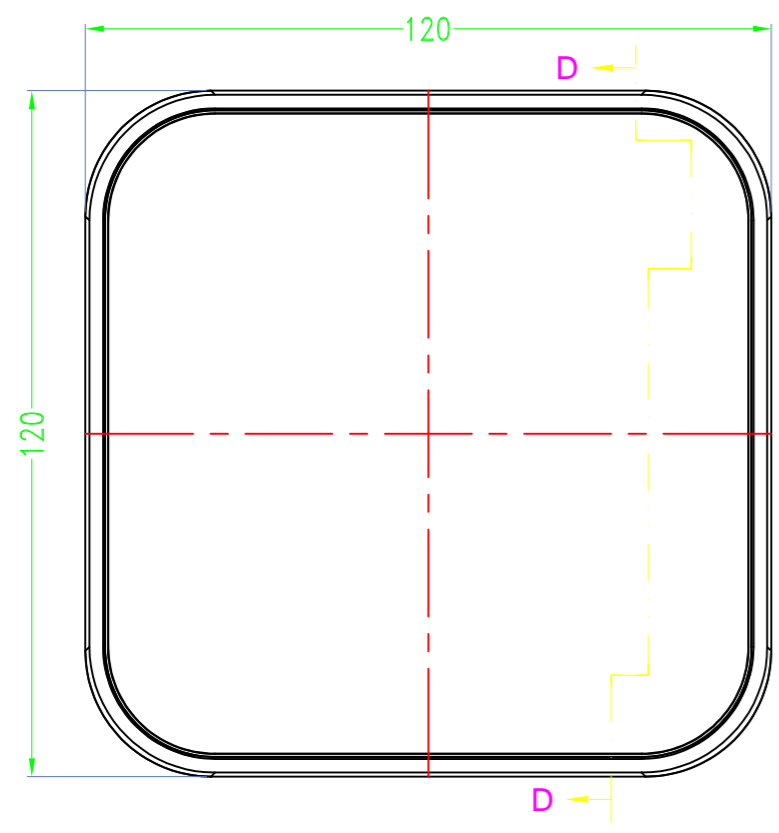

Drawing	Auditing	Confirm	Product Name	Water proof Enclosure	Project View		A
			Product Type	BMD 60053-AA	Drawing Scale	1:1 (MM)	
			BAHAR ENCLOSURE