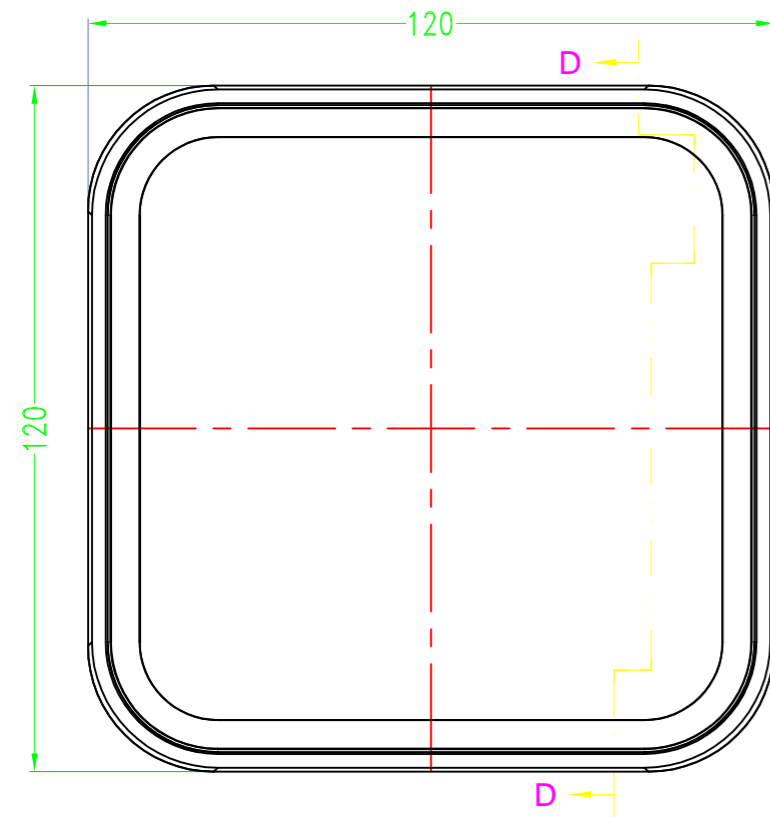

Drawing	Auditing	Confirm	Product Name	Water proof Enclosure	Project View		A
			Product Type	BMD 60053-BA	Drawing Scale	1:1 (MM)	
			BAHAR ENCLOSURE