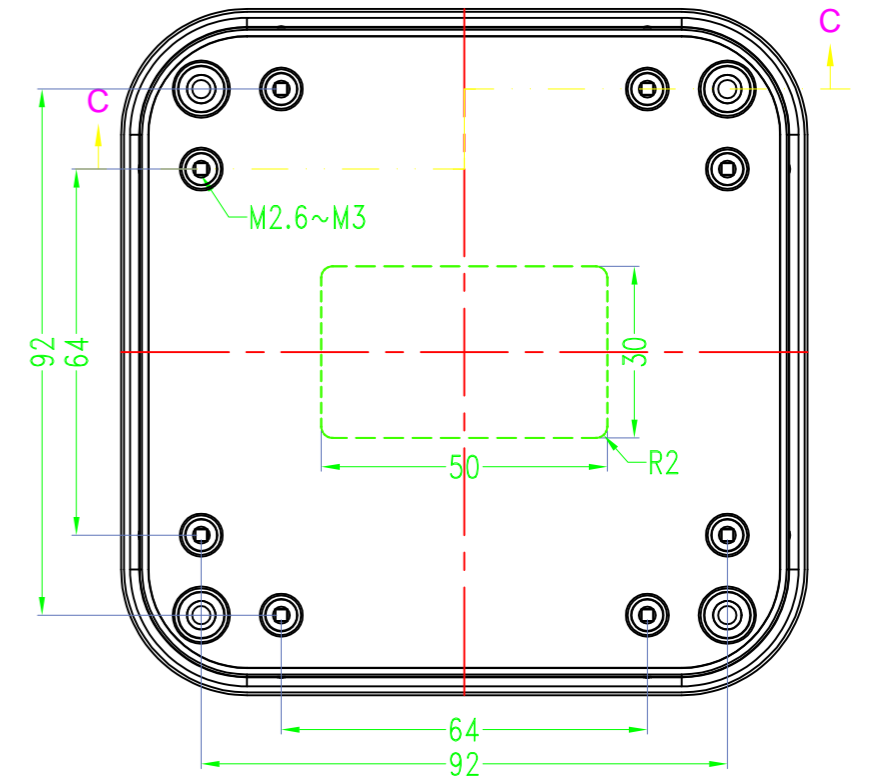

Drawing	Auditing	Confirm	Product Name	Water proof Enclosure	Project View		A
			Product Type	BMD 60053-BA	Drawing Scale	1:1 (MM)	
			BAHAR ENCLOSURE