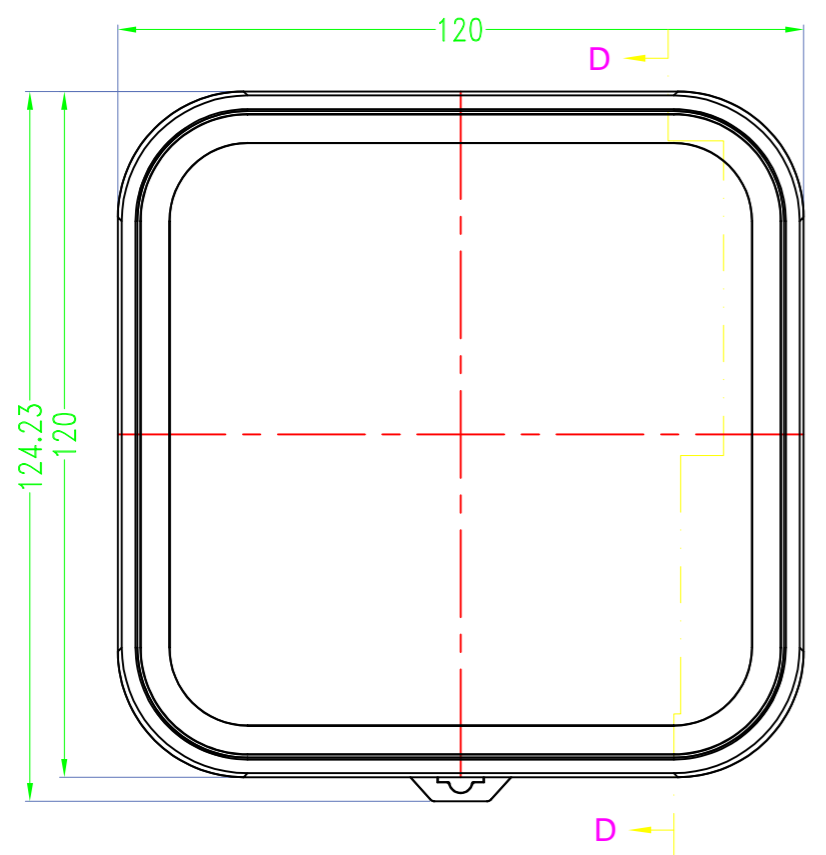

3 options for bottom

台式底 / Desk-top

导轨底 / Din rail type

墙挂底 / Wall-mount

BMD 600

Serial number

Color

Bottom Style

Lid Style

Serial number

BMD 600 **45** - [] - [] - []
150X75mm

BMD 600 **46** - [] - [] - []
170X85mm

BMD 600 **47** - [] - [] - []
200X110mm

BMD 600 **49** - [] - [] - []
85X85mm

BMD 600 **51** - [] - [] - []
98X98mm

Drawing	Auditing	Confirm	Product Name	Water proof Enclosure	Project View		A
			Product Type	BMD 60053-AB	Drawing Scale	1:1 (MM)	

BAHAR ENCLOSURE

Drawing	Auditing	Confirm	Product Name	Water proof Enclosure	Project View		A
			Product Type	BMD 60053-AC	Drawing Scale	1:1 (MM)	

BAHAR ENCLOSURE

Drawing	Auditing	Confirm	Product Name	Water proof Enclosure	Project View		A
			Product Type	BMD 60053-BA	Drawing Scale	1:1 (MM)	
			BAHAR ENCLOSURE				

Drawing	Auditing	Confirm	Product Name	Water proof Enclosure	Project View		A
			Product Type	BMD 60053-BB	Drawing Scale	1:1 (MM)	
			BAHAR ENCLOSURE				