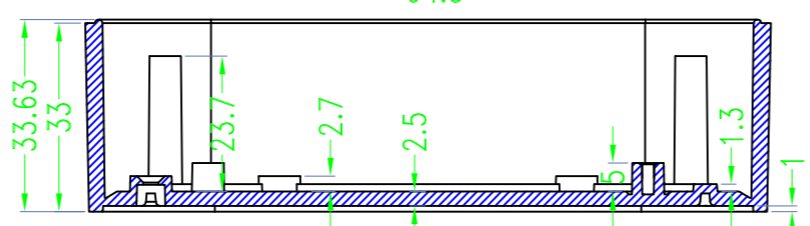

Drawing	Auditing	Confirm	Product Name	Water proof Enclosure	Project View		A
			Product Type	BMD 60053-AB	Drawing Scale	1:1 (MM)	

BAHAR ENCLOSURE

Drawing	Auditing	Confirm	Product Name	Water proof Enclosure	Project View		A
			Product Type	BMD 60053-AC	Drawing Scale	1:1 (MM)	

BAHAR ENCLOSURE

Drawing	Auditing	Confirm	Product Name	Water proof Enclosure	Project View		A
			Product Type	BMD 60053-BA	Drawing Scale	1:1 (MM)	
			BAHAR ENCLOSURE				

Drawing	Auditing	Confirm	Product Name	Water proof Enclosure	Project View		A
			Product Type	BMD 60053-BB	Drawing Scale	1:1 (MM)	
			BAHAR ENCLOSURE				