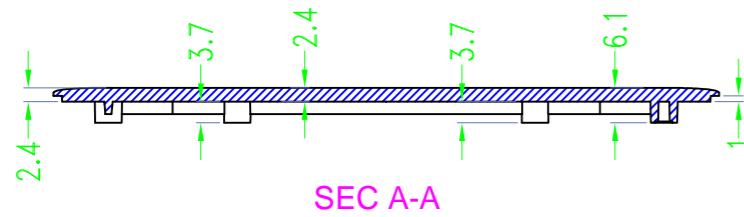

BAHAR ENCLOSURE

Drawing	Auditing	Confirm	Product Name	Water proof Enclosure	Project View		A
			Product Type	BMD 60053-BA	Drawing Scale	1:1 (MM)	
			BAHAR ENCLOSURE				

Drawing	Auditing	Confirm	Product Name	Water proof Enclosure	Project View		A
			Product Type	BMD 60053-BB	Drawing Scale	1:1 (MM)	
			BAHAR ENCLOSURE				

Drawing	Auditing	Confirm	Product Name	Water proof Enclosure	Project View		A
			Product Type	BMD 60053-BC	Drawing Scale	1:1 (MM)	
			BAHAR ENCLOSURE				

Drawing	Auditing	Confirm	Product Name	Water proof Enclosure	Project View		A
			Product Type	BMD 60053-CA	Drawing Scale	1:1 (MM)	
			BAHAR ENCLOSURE				