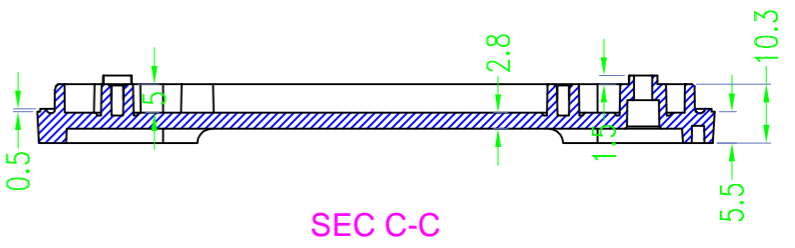

BMD 600 [] - [] - [] - **11**
Silver

BMD 600 [] - [] - [] - **12**
Metallic purple grey

Drawing	Auditing	Confirm	Product Name	Water proof Enclosure	Project View		A
			Product Type	BMD 60053-AA	Drawing Scale	1:1 (MM)	
			BAHAR ENCLOSURE				