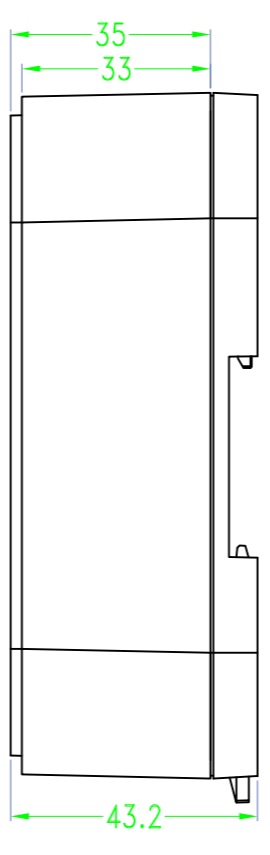

Drawing	Auditing	Confirm	Product Name	Water proof Enclosure	Project View		A
			Product Type	BMD 60053-BB	Drawing Scale	1:1 (MM)	
			BAHAR ENCLOSURE