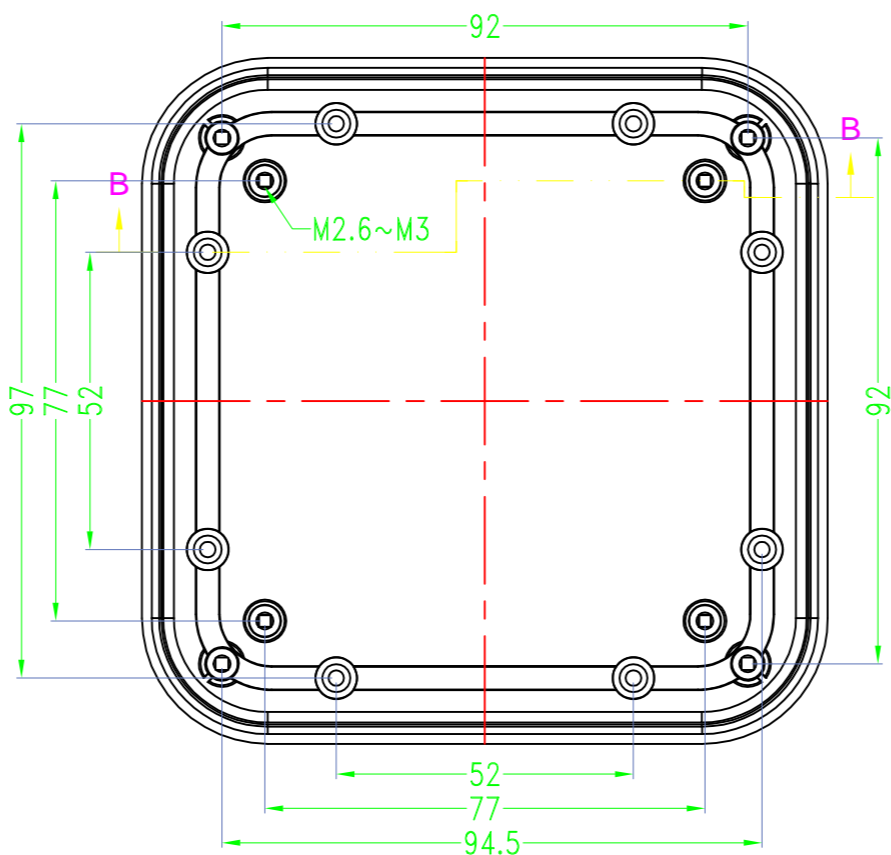

3 options for bottom

台式底 / Desk-top

导轨底 / Din rail type

墙挂底 / Wall-mount

BMD 600

Serial number

Color

Bottom Style

Lid Style

Serial number

BMD 600 **45** - [] - [] - []
150X75mm

BMD 600 **46** - [] - [] - []
170X85mm

BMD 600 **47** - [] - [] - []
200X110mm

BMD 600 **49** - [] - [] - []
85X85mm

BMD 600 **51** - [] - [] - []
98X98mm

BMD 600 [] - [] - **C** - []
Wall Mount Model

Available for all sizes

BMD 600 [] - [] - **D** - []
45° base mounted

Available only in the sizes below
• BMD 60045
• BMD 60046
• BMD 60047
• BMD 60053
• BMD 60054

BMD 600 [] - [] - [] - **11**
Silver

BMD 600 [] - [] - [] - **12**
Metallic purple grey

Drawing	Auditing	Confirm	Product Name	Water proof Enclosure	Project View		A
			Product Type	BMD 60053-AA	Drawing Scale	1:1 (MM)	
			BAHAR ENCLOSURE				