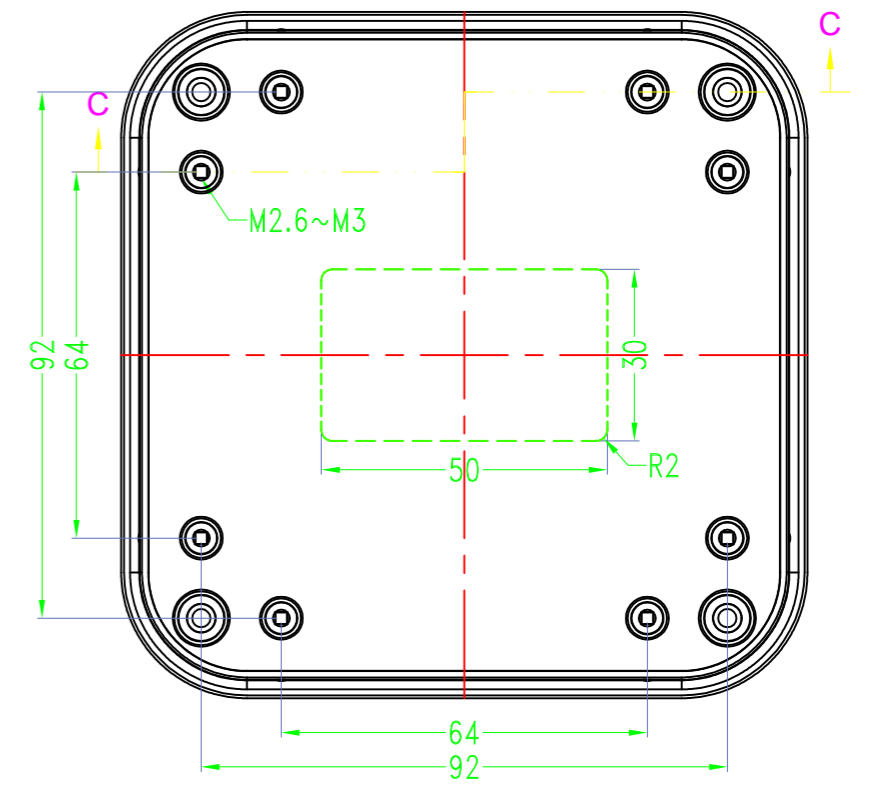

Drawing	Auditing	Confirm	Product Name	Water proof Enclosure	Project View		A
			Product Type	BMD 60053-CA	Drawing Scale	1:1 (MM)	
			BAHAR ENCLOSURE