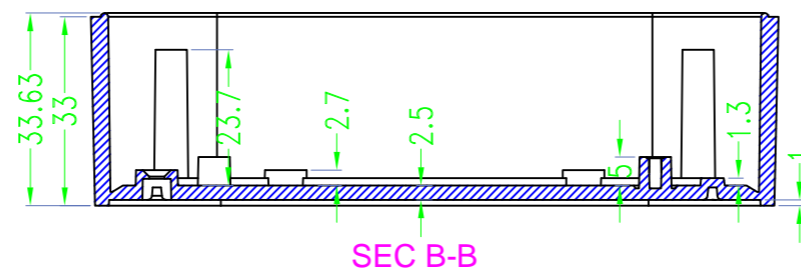

BAHAR ENCLOSURE

Drawing	Auditing	Confirm	Product Name	Water proof Enclosure	Project View		A
			Product Type	BMD 60053-BA	Drawing Scale	1:1 (MM)	
			BAHAR ENCLOSURE				

Drawing	Auditing	Confirm	Product Name	Water proof Enclosure	Project View		A
			Product Type	BMD 60053-BB	Drawing Scale	1:1 (MM)	
			BAHAR ENCLOSURE				

Drawing	Auditing	Confirm	Product Name	Water proof Enclosure	Project View		A
			Product Type	BMD 60053-BC	Drawing Scale	1:1 (MM)	
			BAHAR ENCLOSURE				

Drawing	Auditing	Confirm	Product Name	Water proof Enclosure	Project View		A
			Product Type	BMD 60053-CA	Drawing Scale	1:1 (MM)	
			BAHAR ENCLOSURE				