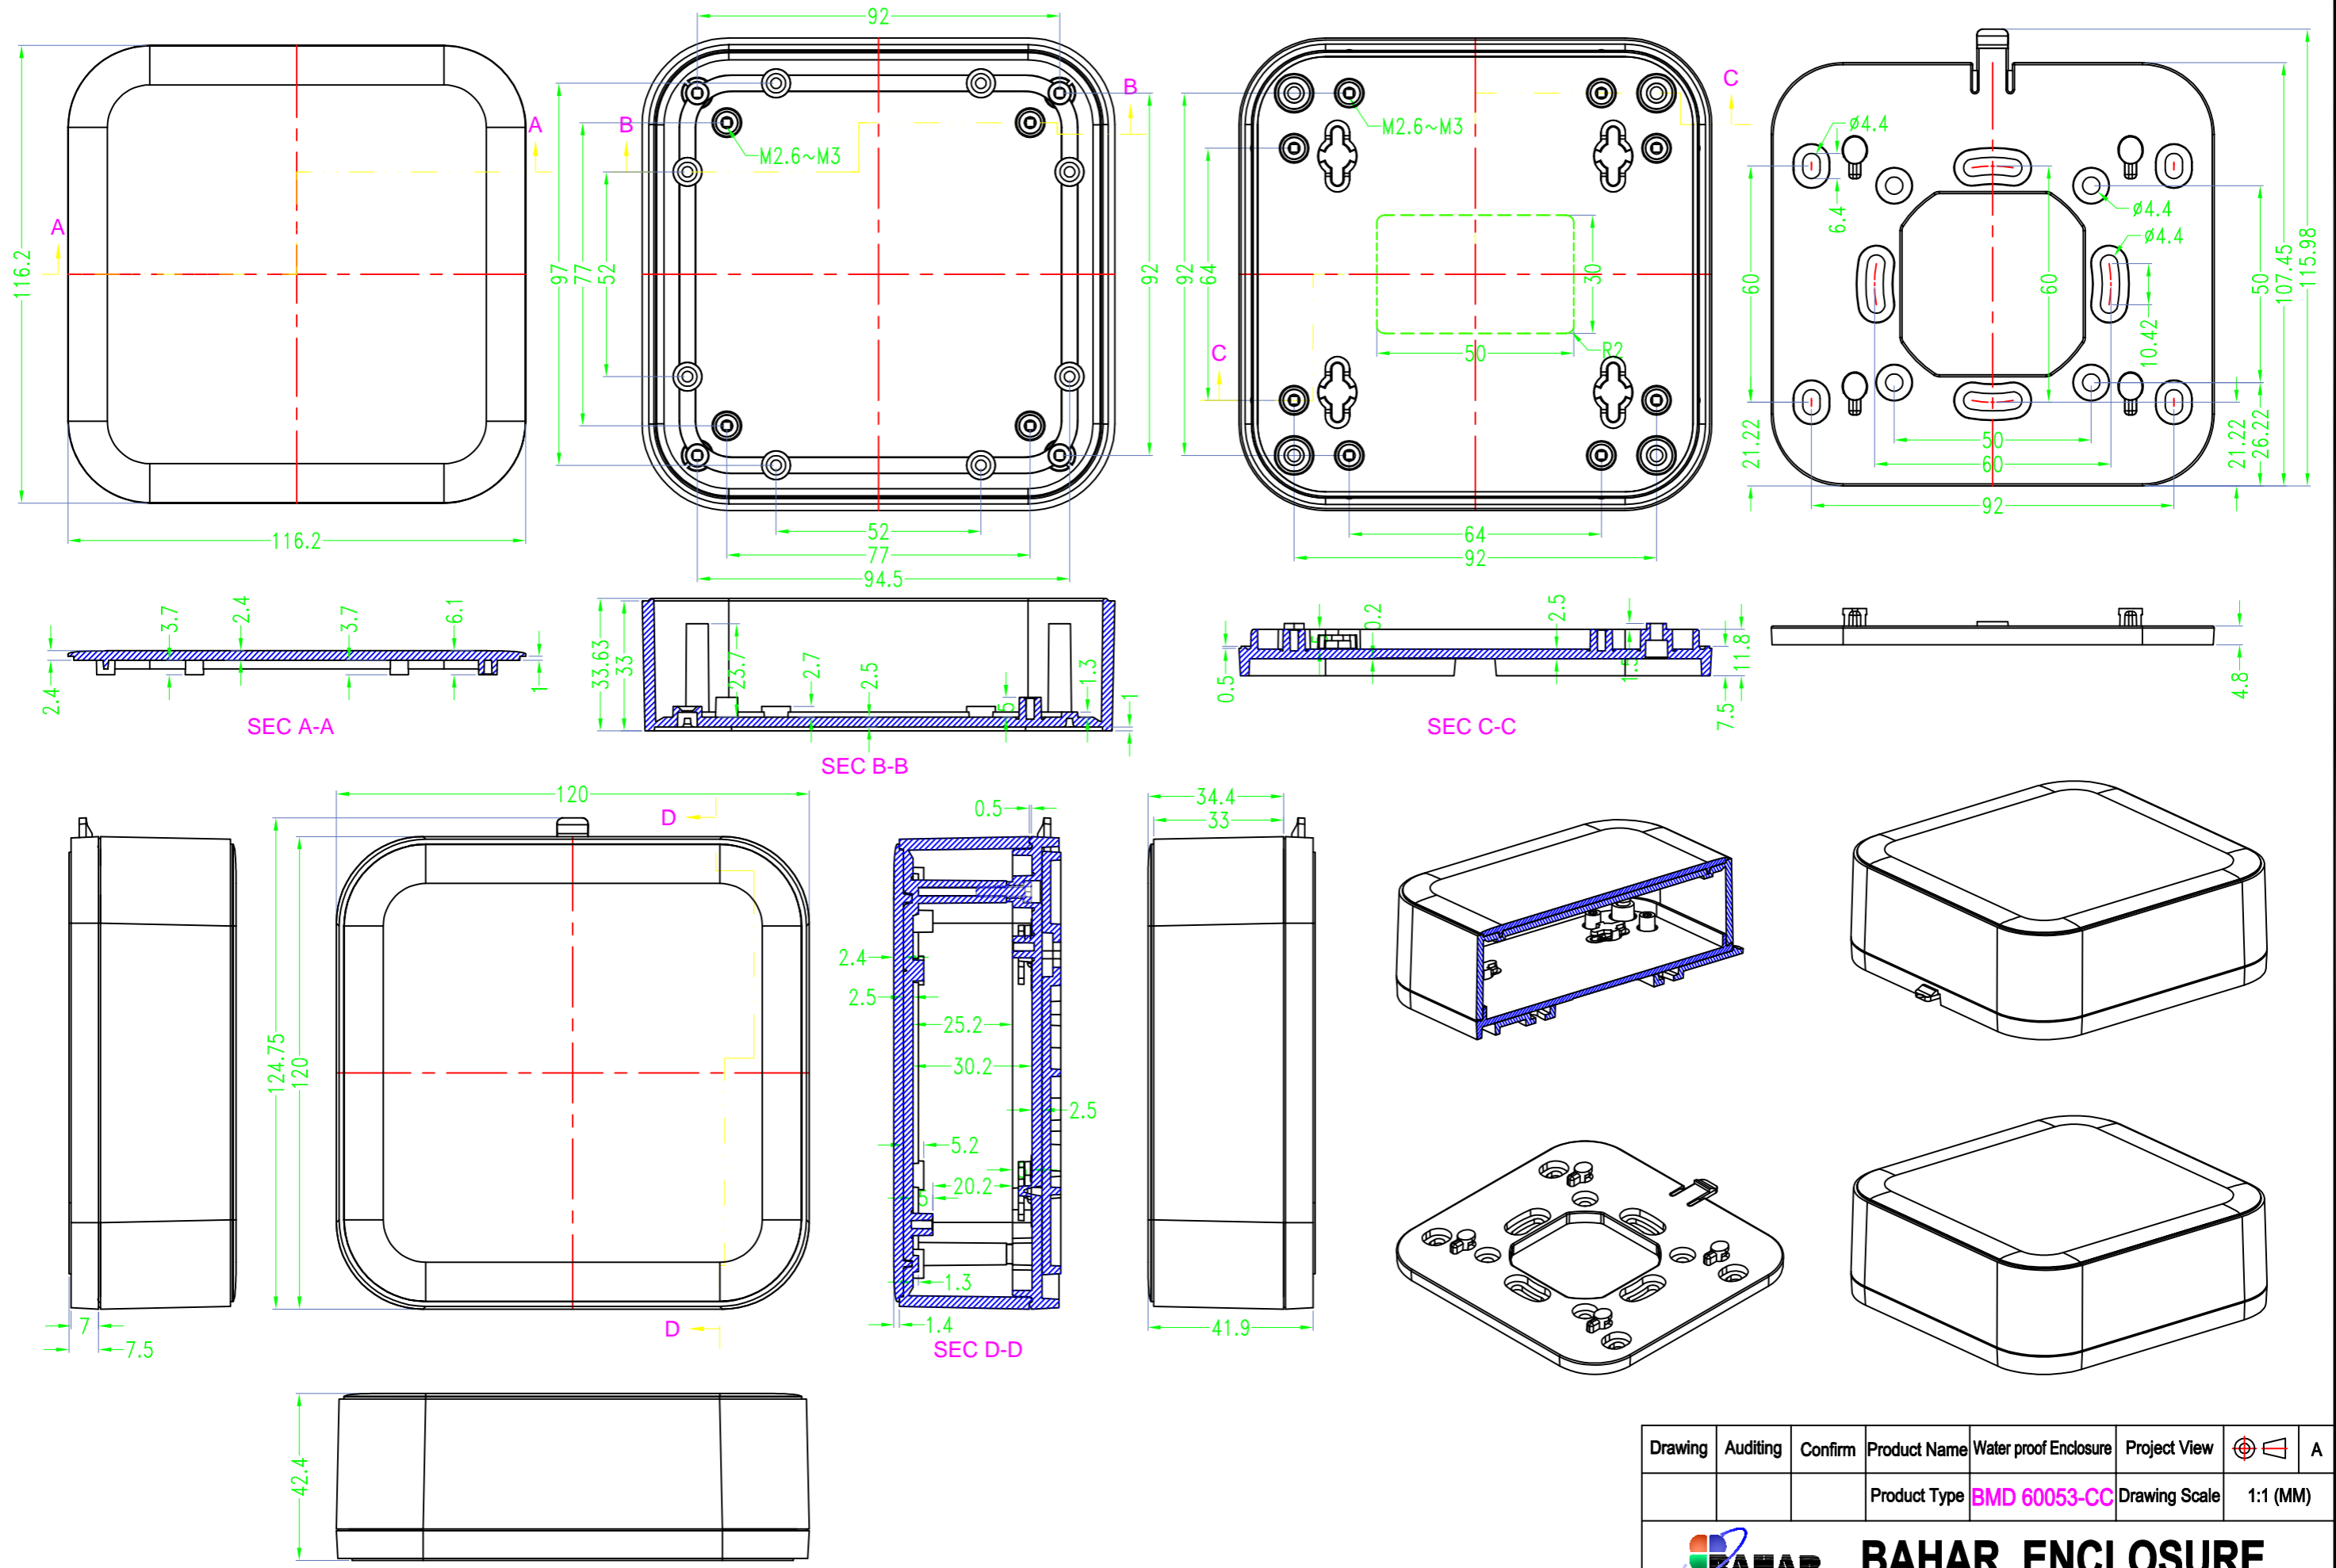

Drawing	Auditing	Confirm	Product Name	Water proof Enclosure	Project View		A
			Product Type	BMD 60053-CC	Drawing Scale	1:1 (MM)	

BAHAR ENCLOSURE