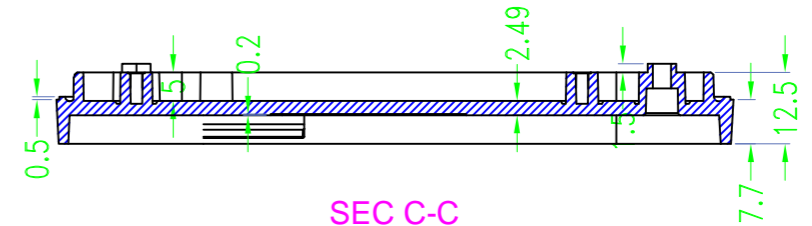

Drawing	Auditing	Confirm	Product Name	Water proof Enclosure	Project View		A
			Product Type	BMD 60053-BB	Drawing Scale	1:1 (MM)	
			BAHAR ENCLOSURE