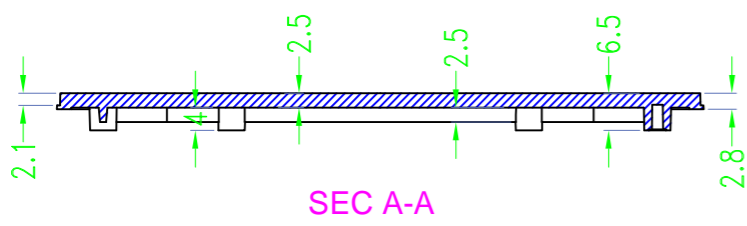

BMD 600 [] - [] - [] - **11**
Silver

BMD 600 [] - [] - [] - **12**
Metallic purple grey

Drawing	Auditing	Confirm	Product Name	Water proof Enclosure	Project View		A
			Product Type	BMD 60053-AA	Drawing Scale	1:1 (MM)	
			BAHAR ENCLOSURE				