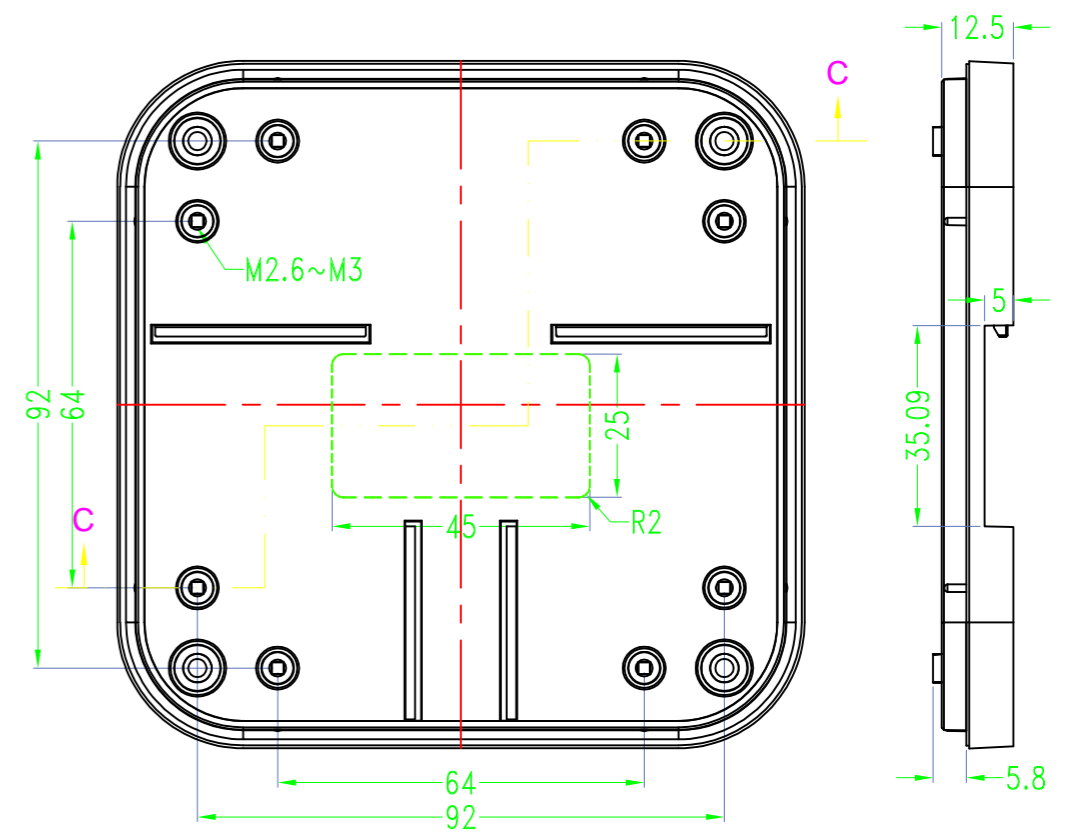

Drawing	Auditing	Confirm	Product Name	Water proof Enclosure	Project View		A
			Product Type	BMD 60053-CB	Drawing Scale	1:1 (MM)	

BAHAR ENCLOSURE