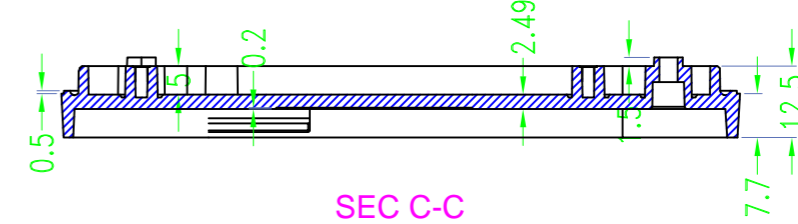

Drawing	Auditing	Confirm	Product Name	Water proof Enclosure	Project View		A
			Product Type	BMD 60053-CB	Drawing Scale	1:1 (MM)	

BAHAR ENCLOSURE