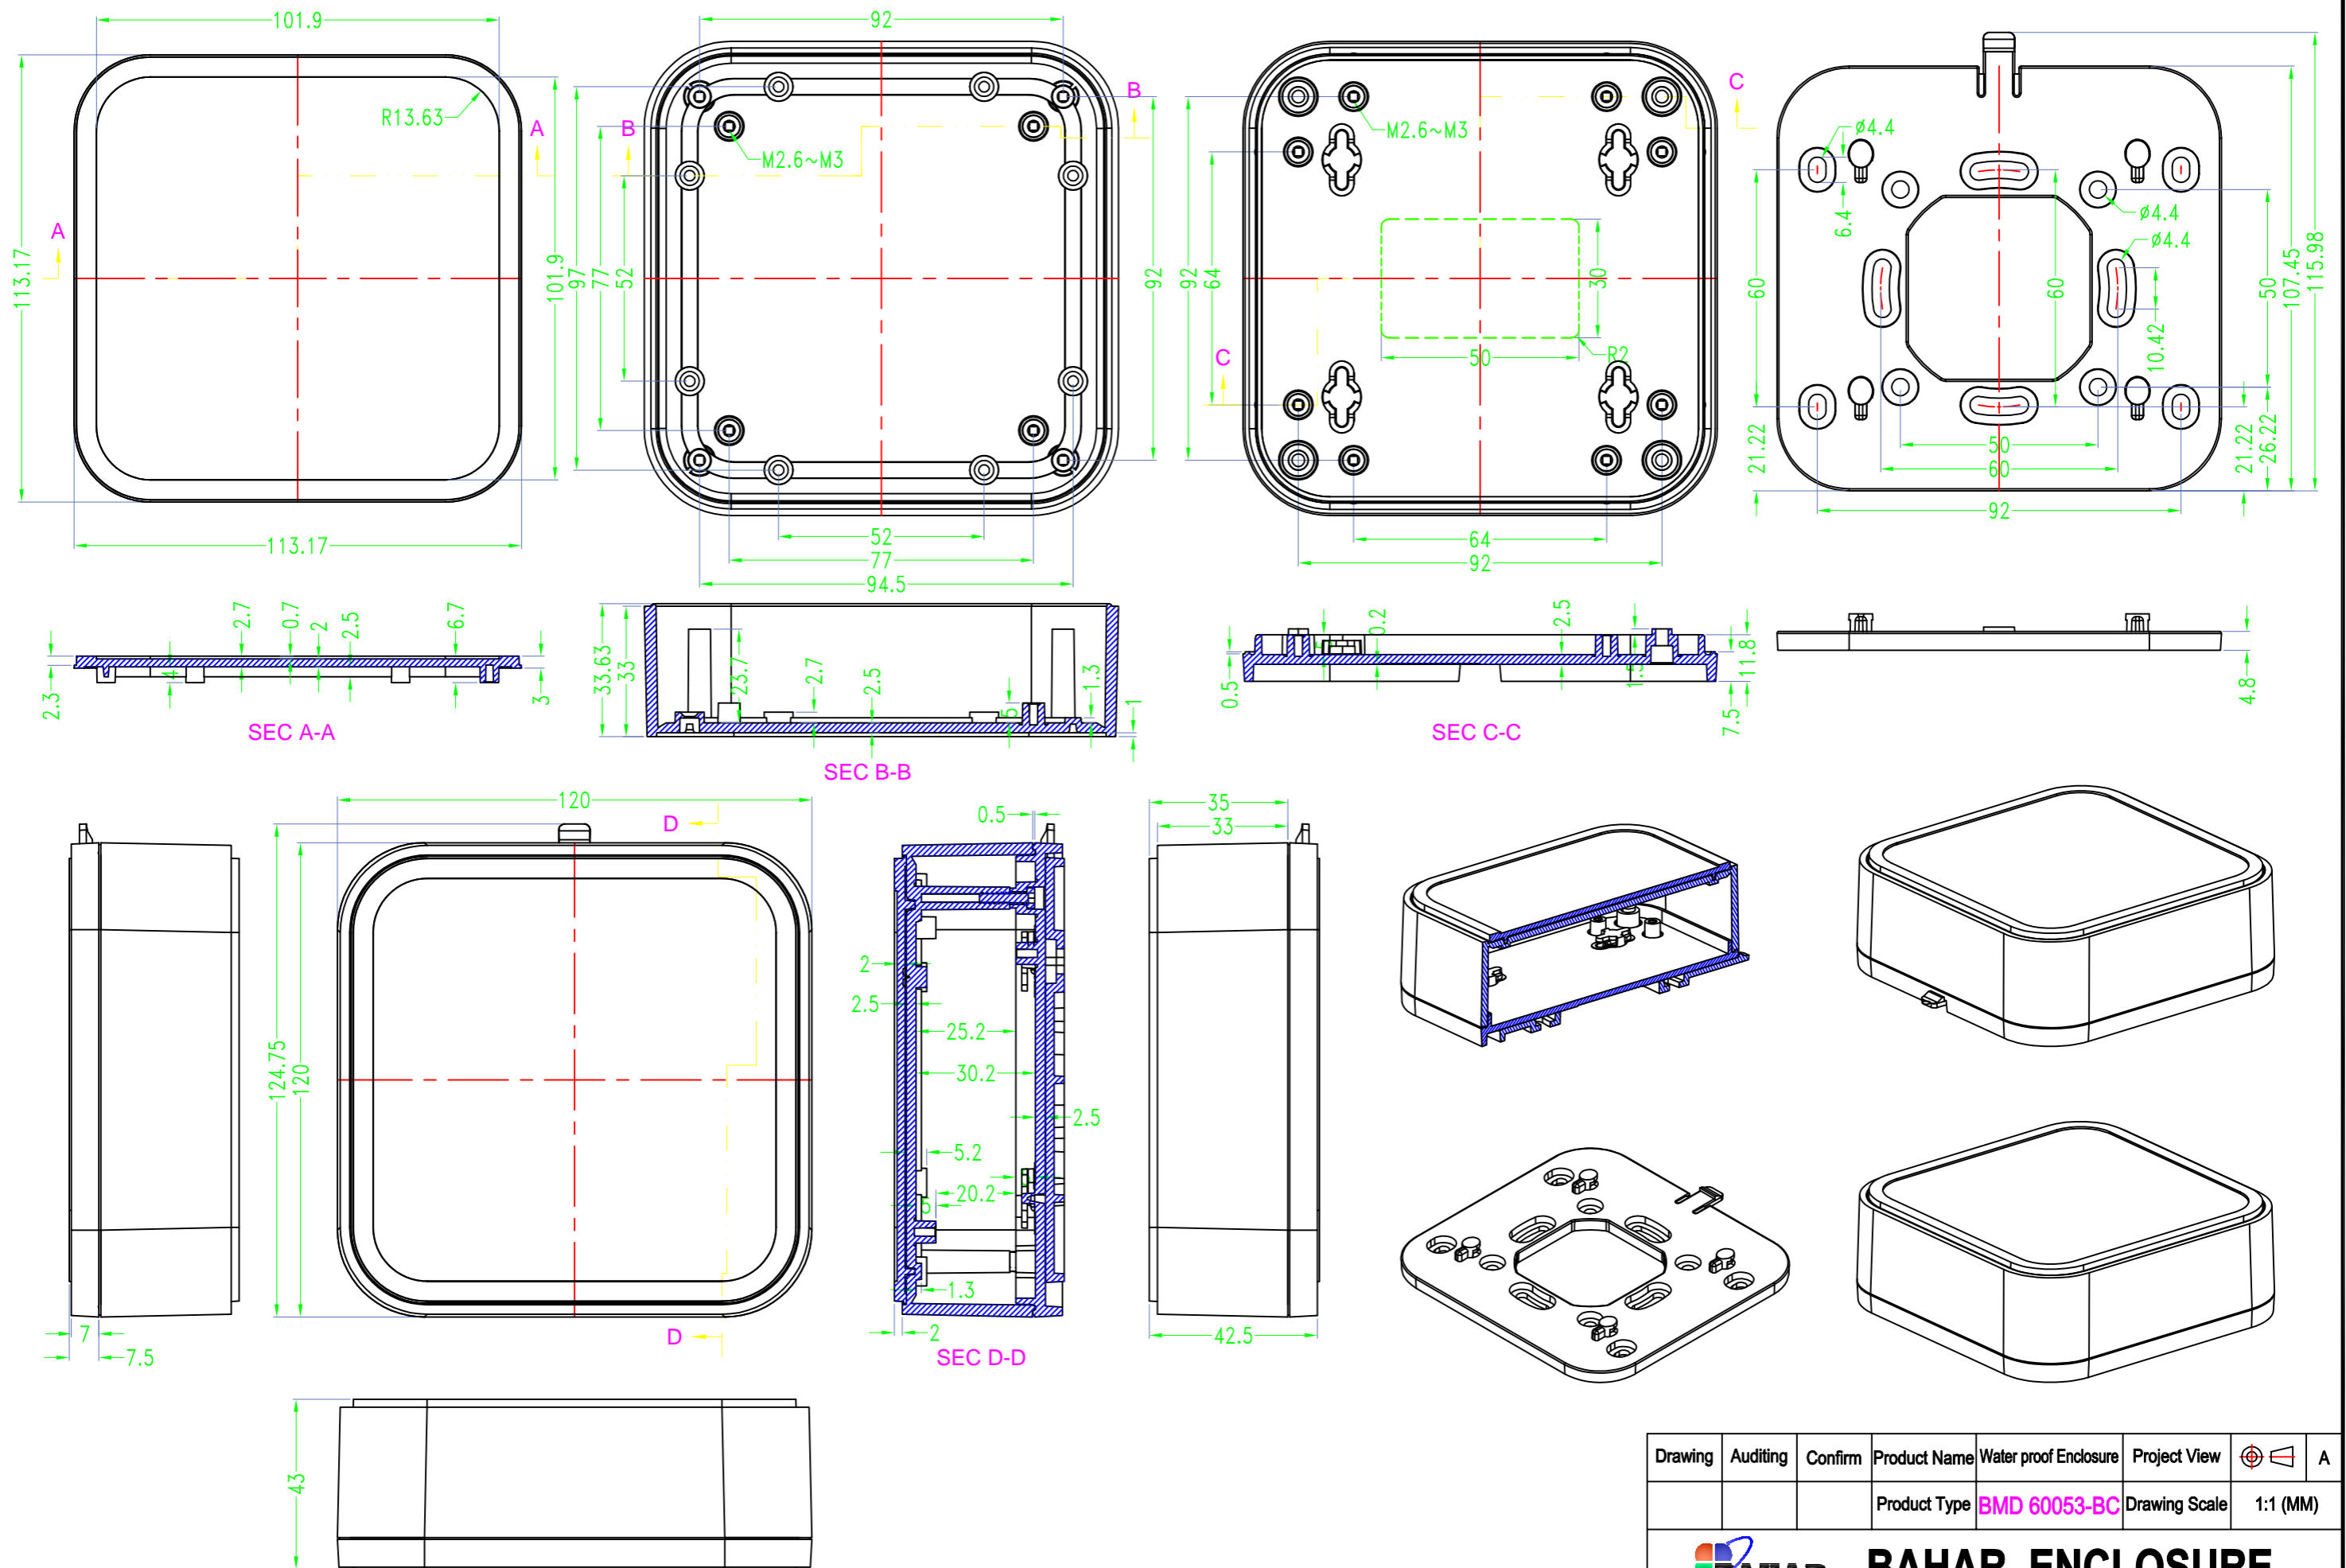

Drawing	Auditing	Confirm	Product Name	Water proof Enclosure	Project View		A
			Product Type	BMD 60053-BC	Drawing Scale	1:1 (MM)	
			BAHAR ENCLOSURE