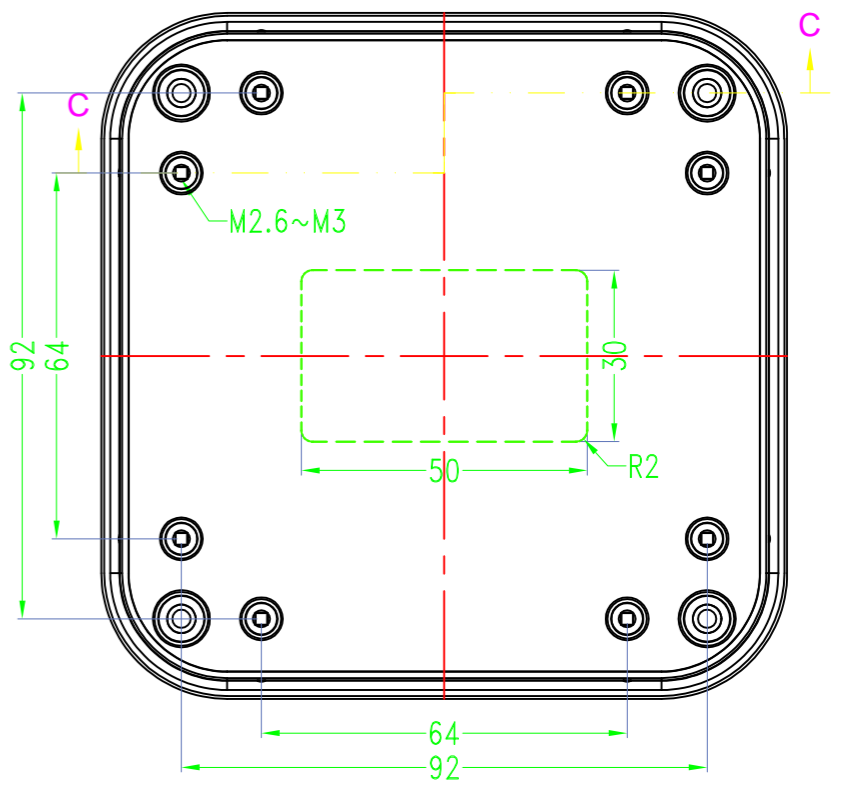

Drawing	Auditing	Confirm	Product Name	Water proof Enclosure	Project View		A
			Product Type	BMD 60053-AA	Drawing Scale	1:1 (MM)	
			BAHAR ENCLOSURE