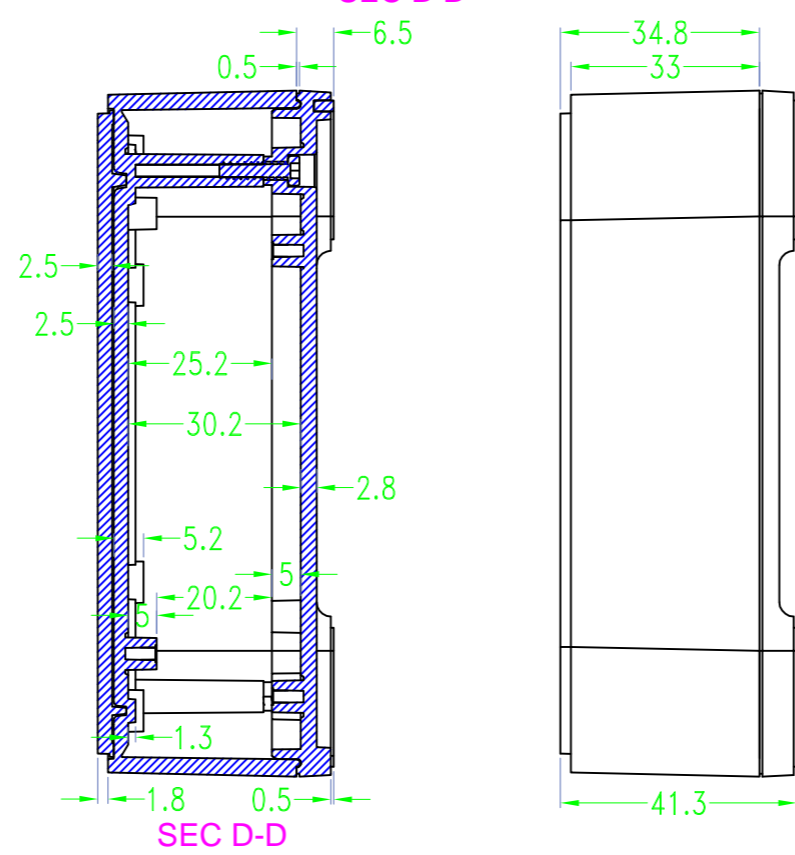

Lid Style

Serial number

BMD 600 **45** - [] - [] - []
150X75mm

BMD 600 **46** - [] - [] - []
170X85mm

BMD 600 **47** - [] - [] - []
200X110mm

BMD 600 **49** - [] - [] - []
85X85mm

BMD 600 **51** - [] - [] - []
98X98mm

BMD 600 [] - [] - **C** - []
Wall Mount Model

Available for all sizes

BMD 600 [] - [] - **D** - []
45° base mounted

Available only in the sizes below
• BMD 60045
• BMD 60046
• BMD 60047
• BMD 60053
• BMD 60054

BMD 600 [] - [] - [] - **11**
Silver

BMD 600 [] - [] - [] - **12**
Metallic purple grey

Drawing	Auditing	Confirm	Product Name	Water proof Enclosure	Project View		A
			Product Type	BMD 60053-AA	Drawing Scale	1:1 (MM)	
			BAHAR ENCLOSURE				