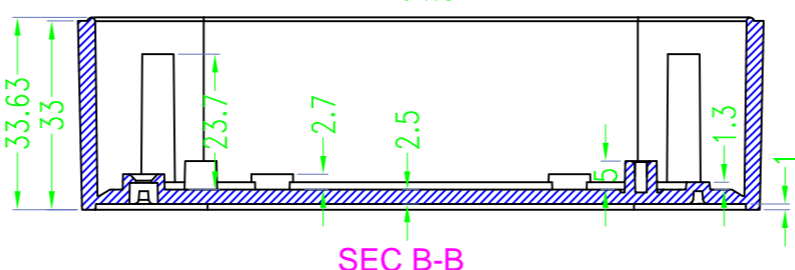

BMD 600 [] - [] - [] - **11**
Silver

BMD 600 [] - [] - [] - **12**
Metallic purple grey

Drawing	Auditing	Confirm	Product Name	Water proof Enclosure	Project View		A
			Product Type	BMD 60053-AA	Drawing Scale	1:1 (MM)	
			BAHAR ENCLOSURE				