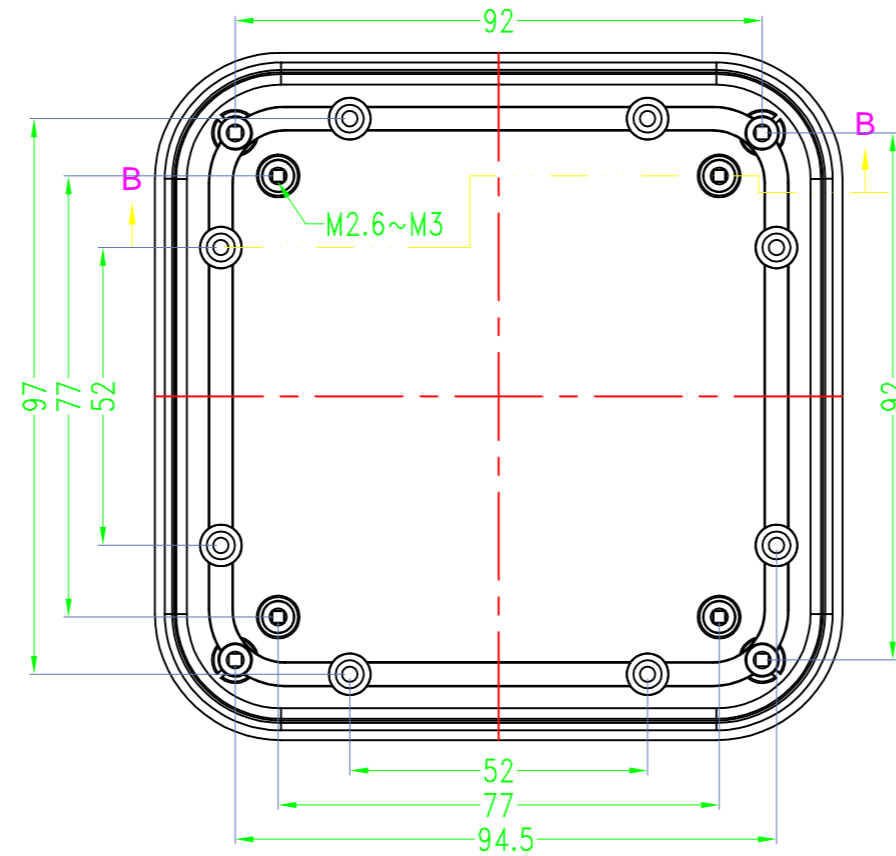

3 options for bottom

台式底 / Desk-top

导轨底 / Din rail type

墙挂底 / Wall-mount

BMD 600

Serial number

Color

Bottom Style

Lid Style

Serial number

BMD 600 **45** - [] - [] - []
150X75mm

BMD 600 **46** - [] - [] - []
170X85mm

BMD 600 **47** - [] - [] - []
200X110mm

BMD 600 **49** - [] - [] - []
85X85mm

BMD 600 **51** - [] - [] - []
98X98mm

BAHAR ENCLOSURE

Drawing	Auditing	Confirm	Product Name	Water proof Enclosure	Project View		A
			Product Type	BMD 60053-BA	Drawing Scale	1:1 (MM)	
			BAHAR ENCLOSURE				

Drawing	Auditing	Confirm	Product Name	Water proof Enclosure	Project View		A
			Product Type	BMD 60053-BB	Drawing Scale	1:1 (MM)	
			BAHAR ENCLOSURE				

Drawing	Auditing	Confirm	Product Name	Water proof Enclosure	Project View		A
			Product Type	BMD 60053-BC	Drawing Scale	1:1 (MM)	
			BAHAR ENCLOSURE				

Drawing	Auditing	Confirm	Product Name	Water proof Enclosure	Project View		A
			Product Type	BMD 60053-CA	Drawing Scale	1:1 (MM)	
			BAHAR ENCLOSURE				