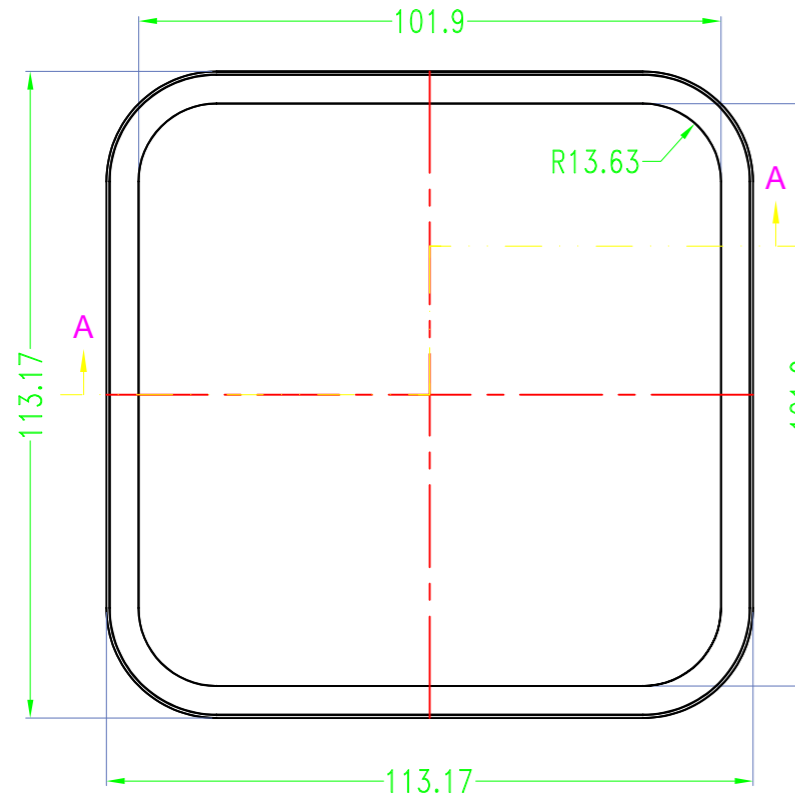

Drawing	Auditing	Confirm	Product Name	Water proof Enclosure	Project View		A
			Product Type	BMD 60053-BB	Drawing Scale	1:1 (MM)	
			BAHAR ENCLOSURE