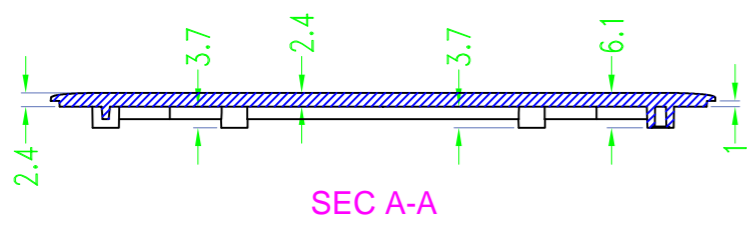

Drawing	Auditing	Confirm	Product Name	Water proof Enclosure	Project View		A
			Product Type	BMD 60053-AB	Drawing Scale	1:1 (MM)	

BAHAR ENCLOSURE

Drawing	Auditing	Confirm	Product Name	Water proof Enclosure	Project View		A
			Product Type	BMD 60053-AC	Drawing Scale	1:1 (MM)	

BAHAR ENCLOSURE

Drawing	Auditing	Confirm	Product Name	Water proof Enclosure	Project View		A
			Product Type	BMD 60053-BA	Drawing Scale	1:1 (MM)	
			BAHAR ENCLOSURE				

Drawing	Auditing	Confirm	Product Name	Water proof Enclosure	Project View		A
			Product Type	BMD 60053-BB	Drawing Scale	1:1 (MM)	
			BAHAR ENCLOSURE				

Drawing	Auditing	Confirm	Product Name	Water proof Enclosure	Project View		A
			Product Type	BMD 60053-BC	Drawing Scale	1:1 (MM)	
			BAHAR ENCLOSURE				

Drawing	Auditing	Confirm	Product Name	Water proof Enclosure	Project View		A
			Product Type	BMD 60053-CA	Drawing Scale	1:1 (MM)	
			BAHAR ENCLOSURE				