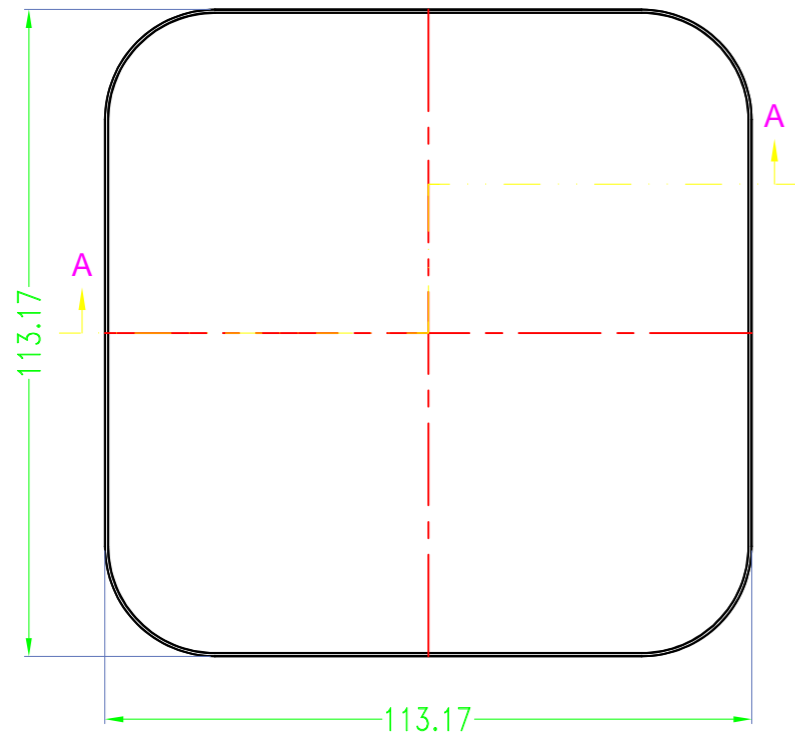

Drawing	Auditing	Confirm	Product Name	Water proof Enclosure	Project View		A
			Product Type	BMD 60053-AA	Drawing Scale	1:1 (MM)	
			BAHAR ENCLOSURE