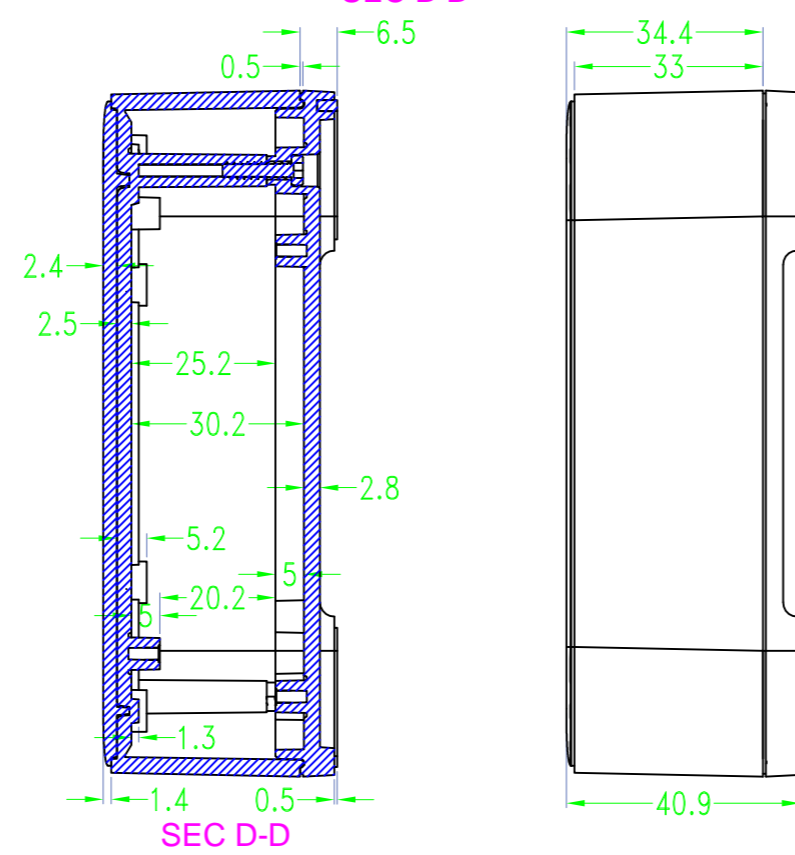

3 options for bottom

台式底 / Desk-top

导轨底 / Din rail type

墙挂底 / Wall-mount

BMD 600

Serial number

Color

Bottom Style

Drawing	Auditing	Confirm	Product Name	Water proof Enclosure	Project View		A
			Product Type	BMD 60053-AB	Drawing Scale	1:1 (MM)	

BAHAR ENCLOSURE

Drawing	Auditing	Confirm	Product Name	Water proof Enclosure	Project View		A
			Product Type	BMD 60053-AC	Drawing Scale	1:1 (MM)	

BAHAR ENCLOSURE

Drawing	Auditing	Confirm	Product Name	Water proof Enclosure	Project View		A
			Product Type	BMD 60053-BA	Drawing Scale	1:1 (MM)	
			BAHAR ENCLOSURE				

Drawing	Auditing	Confirm	Product Name	Water proof Enclosure	Project View		A
			Product Type	BMD 60053-BB	Drawing Scale	1:1 (MM)	
			BAHAR ENCLOSURE				

Drawing	Auditing	Confirm	Product Name	Water proof Enclosure	Project View		A
			Product Type	BMD 60053-BC	Drawing Scale	1:1 (MM)	
			BAHAR ENCLOSURE				

Drawing	Auditing	Confirm	Product Name	Water proof Enclosure	Project View		A
			Product Type	BMD 60053-CA	Drawing Scale	1:1 (MM)	
			BAHAR ENCLOSURE				