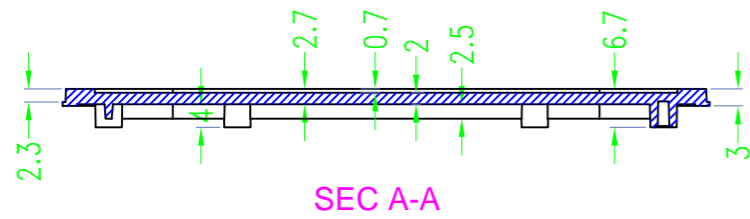

Drawing	Auditing	Confirm	Product Name	Water proof Enclosure	Project View		A
			Product Type	BMD 60053-BA	Drawing Scale	1:1 (MM)	
			BAHAR ENCLOSURE