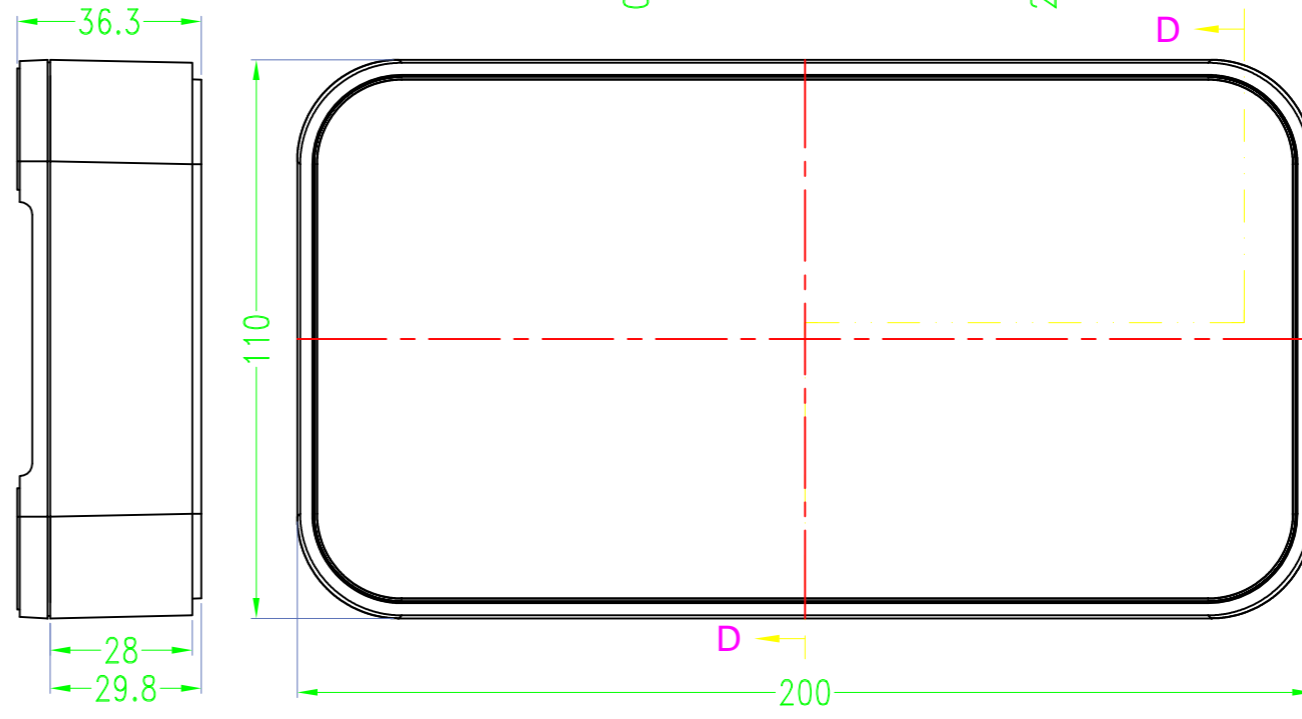

> 中框一共10种颜色

10 colors for middle part

> 上盖一共3种款式

3 options for lid

拉丝面 / Brushed texture

凹面 / Elevated edge

平面 / Flat

> 底盖一共3种款式

3 options for bottom

台式底 / Desk-top

导轨底 / Din rail type

墙挂底 / Wall-mount

Drawing	Auditing	Confirm	Product Name	Water proof Enclosure	Project View		A
			Product Type	BMD 60047-AA	Drawing Scale	1:1 (MM)	

BAHAR ENCLOSURE

Drawing	Auditing	Confirm	Product Name	Water proof Enclosure	Project View		A
			Product Type	BMD 60047-AC	Drawing Scale	1:1 (MM)	

BAHAR ENCLOSURE

Drawing	Auditing	Confirm	Product Name	Water proof Enclosure	Project View		A
			Product Type	BMD 60047-BA	Drawing Scale	1:1 (MM)	
			BAHAR ENCLOSURE				