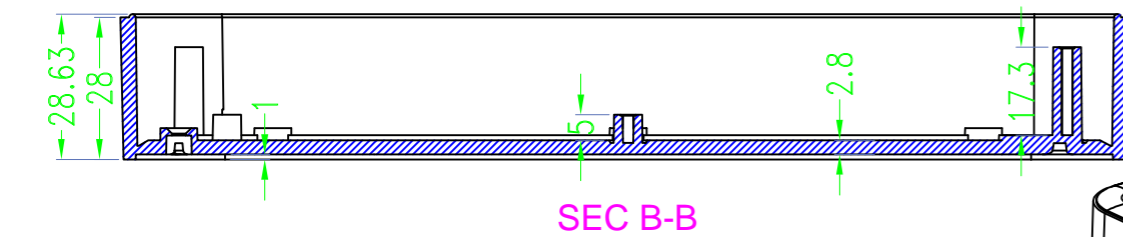

Drawing	Auditing	Confirm	Product Name	Water proof Enclosure	Project View		A
			Product Type	BMD 60047-CA	Drawing Scale	1:1 (MM)	
			BAHAR ENCLOSURE