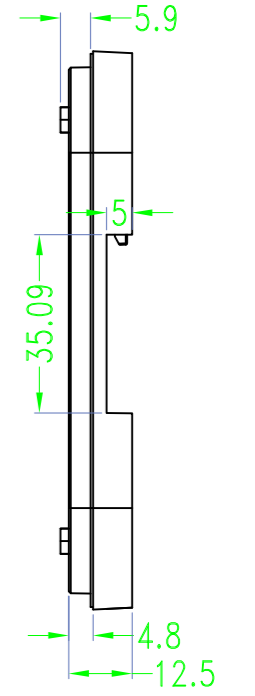

3 options for bottom

台式底 / Desk-top

导轨底 / Din rail type

墙挂底 / Wall-mount

Drawing	Auditing	Confirm	Product Name	Water proof Enclosure	Project View		A
			Product Type	BMD 60047-AA	Drawing Scale	1:1 (MM)	

BAHAR ENCLOSURE

Drawing	Auditing	Confirm	Product Name	Water proof Enclosure	Project View		A
			Product Type	BMD 60047-AC	Drawing Scale	1:1 (MM)	

BAHAR ENCLOSURE

Drawing	Auditing	Confirm	Product Name	Water proof Enclosure	Project View		A
			Product Type	BMD 60047-BA	Drawing Scale	1:1 (MM)	
			BAHAR ENCLOSURE				

Drawing	Auditing	Confirm	Product Name	Water proof Enclosure	Project View		A
			Product Type	BMD 60047-BB	Drawing Scale	1:1 (MM)	
			BAHAR ENCLOSURE				

Drawing	Auditing	Confirm	Product Name	Water proof Enclosure	Project View		A
			Product Type	BMD 60047-BC	Drawing Scale	1:1 (MM)	

BAHAR ENCLOSURE

Drawing	Auditing	Confirm	Product Name	Water proof Enclosure	Project View		A
			Product Type	BMD 60047-CA	Drawing Scale	1:1 (MM)	
			BAHAR ENCLOSURE				

Drawing	Auditing	Confirm	Product Name	Water proof Enclosure	Project View		A
			Product Type	BMD 60047-CB	Drawing Scale	1:1 (MM)	
			BAHAR ENCLOSURE				