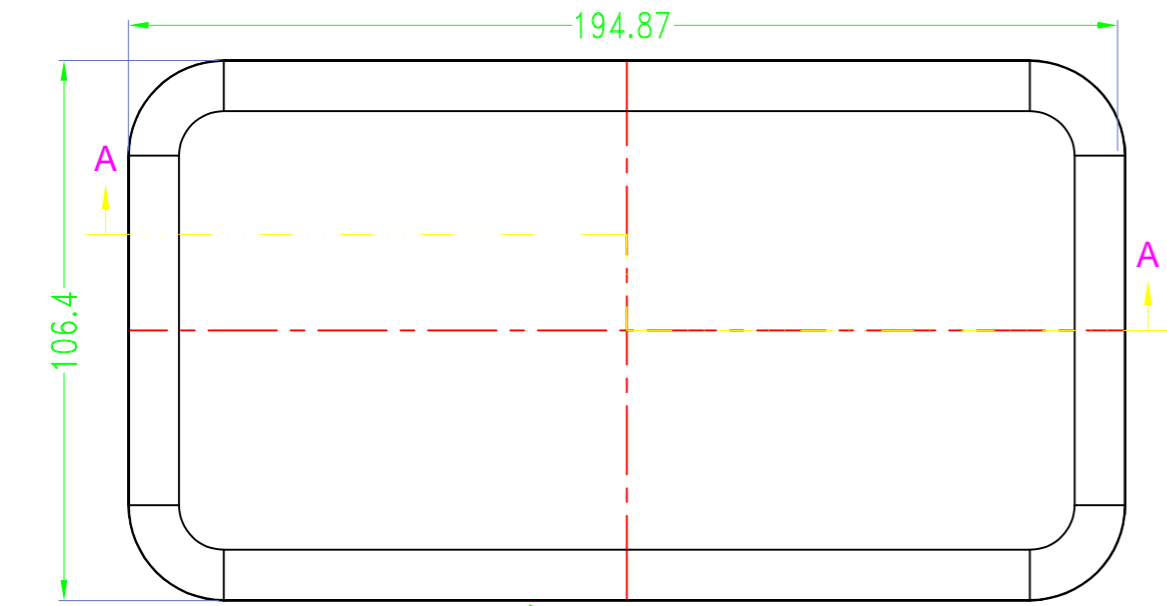

Drawing	Auditing	Confirm	Product Name	Water proof Enclosure	Project View		A
			Product Type	BMD 60047-BB	Drawing Scale	1:1 (MM)	
			BAHAR ENCLOSURE				

Drawing	Auditing	Confirm	Product Name	Water proof Enclosure	Project View		A
			Product Type	BMD 60047-BC	Drawing Scale	1:1 (MM)	

BAHAR ENCLOSURE

Drawing	Auditing	Confirm	Product Name	Water proof Enclosure	Project View		A
			Product Type	BMD 60047-CA	Drawing Scale	1:1 (MM)	
			BAHAR ENCLOSURE				

Drawing	Auditing	Confirm	Product Name	Water proof Enclosure	Project View		A
			Product Type	BMD 60047-CB	Drawing Scale	1:1 (MM)	
			BAHAR ENCLOSURE				