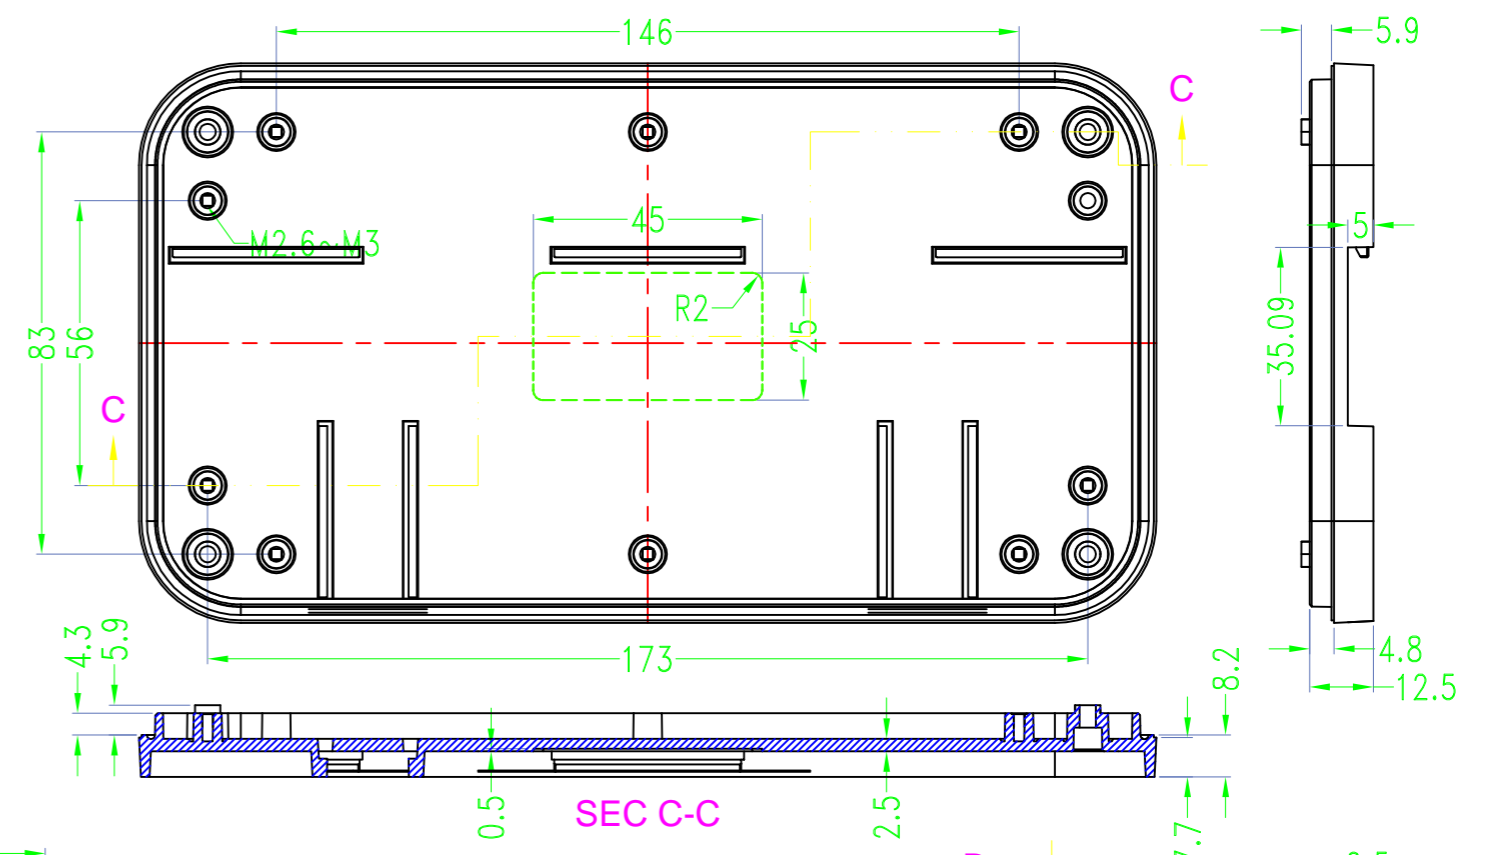

> 中框一共10种颜色

10 colors for middle part

> 上盖一共3种款式

3 options for lid

拉丝面 / Brushed texture

凹面 / Elevated edge

平面 / Flat

> 底盖一共3种款式

3 options for bottom

台式底 / Desk-top

导轨底 / Din rail type

墙挂底 / Wall-mount

Drawing	Auditing	Confirm	Product Name	Water proof Enclosure	Project View		A
			Product Type	BMD 60047-AA	Drawing Scale	1:1 (MM)	

BAHAR ENCLOSURE

Drawing	Auditing	Confirm	Product Name	Water proof Enclosure	Project View		A
			Product Type	BMD 60047-AC	Drawing Scale	1:1 (MM)	

BAHAR ENCLOSURE

Drawing	Auditing	Confirm	Product Name	Water proof Enclosure	Project View		A
			Product Type	BMD 60047-BA	Drawing Scale	1:1 (MM)	
			BAHAR ENCLOSURE				

Drawing	Auditing	Confirm	Product Name	Water proof Enclosure	Project View		A
			Product Type	BMD 60047-BB	Drawing Scale	1:1 (MM)	
			BAHAR ENCLOSURE				

Drawing	Auditing	Confirm	Product Name	Water proof Enclosure	Project View		A
			Product Type	BMD 60047-BC	Drawing Scale	1:1 (MM)	