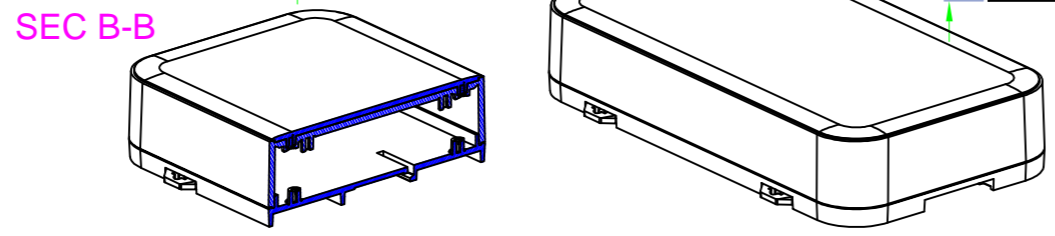

Drawing	Auditing	Confirm	Product Name	Water proof Enclosure	Project View		A
			Product Type	BMD 60047-BB	Drawing Scale	1:1 (MM)	
			BAHAR ENCLOSURE				

Drawing	Auditing	Confirm	Product Name	Water proof Enclosure	Project View		A
			Product Type	BMD 60047-BC	Drawing Scale	1:1 (MM)	

BAHAR ENCLOSURE

Drawing	Auditing	Confirm	Product Name	Water proof Enclosure	Project View		A
			Product Type	BMD 60047-CA	Drawing Scale	1:1 (MM)	
			BAHAR ENCLOSURE				

Drawing	Auditing	Confirm	Product Name	Water proof Enclosure	Project View		A
			Product Type	BMD 60047-CB	Drawing Scale	1:1 (MM)	
			BAHAR ENCLOSURE				