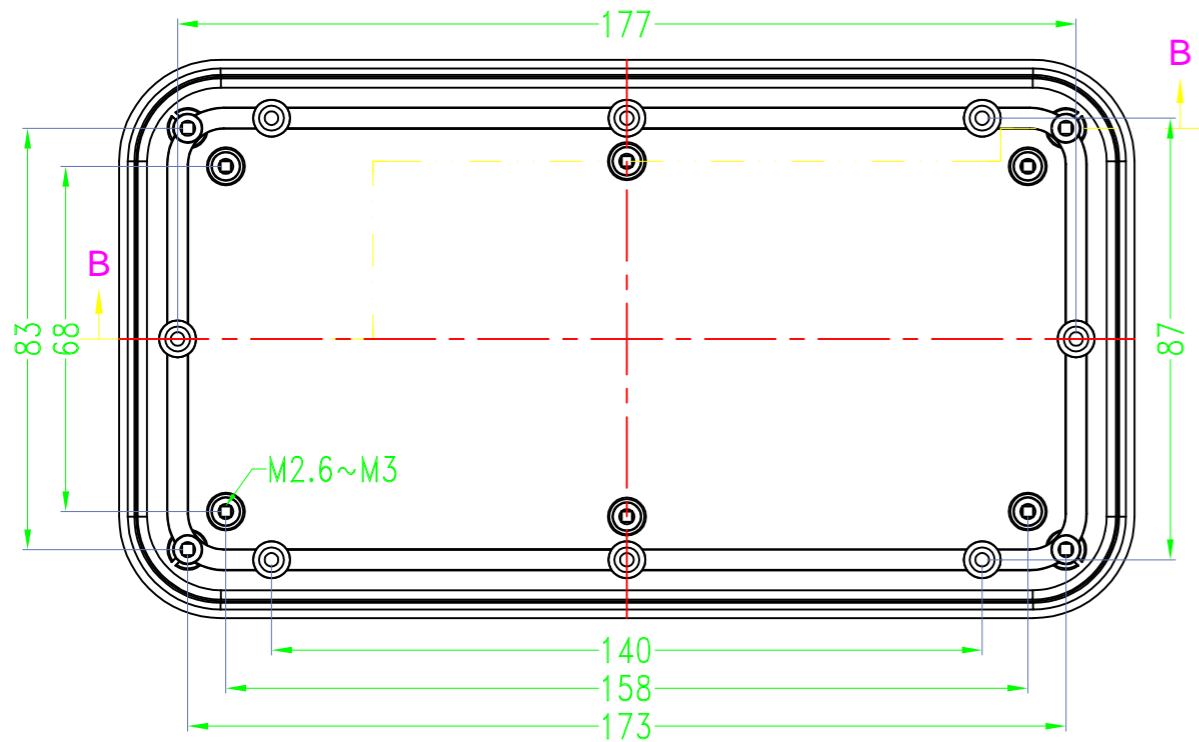

Drawing	Auditing	Confirm	Product Name	Water proof Enclosure	Project View		A
			Product Type	BMD 60047-BB	Drawing Scale	1:1 (MM)	
			BAHAR ENCLOSURE				

Drawing	Auditing	Confirm	Product Name	Water proof Enclosure	Project View		A
			Product Type	BMD 60047-BC	Drawing Scale	1:1 (MM)	

BAHAR ENCLOSURE

Drawing	Auditing	Confirm	Product Name	Water proof Enclosure	Project View		A
			Product Type	BMD 60047-CA	Drawing Scale	1:1 (MM)	
			BAHAR ENCLOSURE				

Drawing	Auditing	Confirm	Product Name	Water proof Enclosure	Project View		A
			Product Type	BMD 60047-CB	Drawing Scale	1:1 (MM)	
			BAHAR ENCLOSURE				