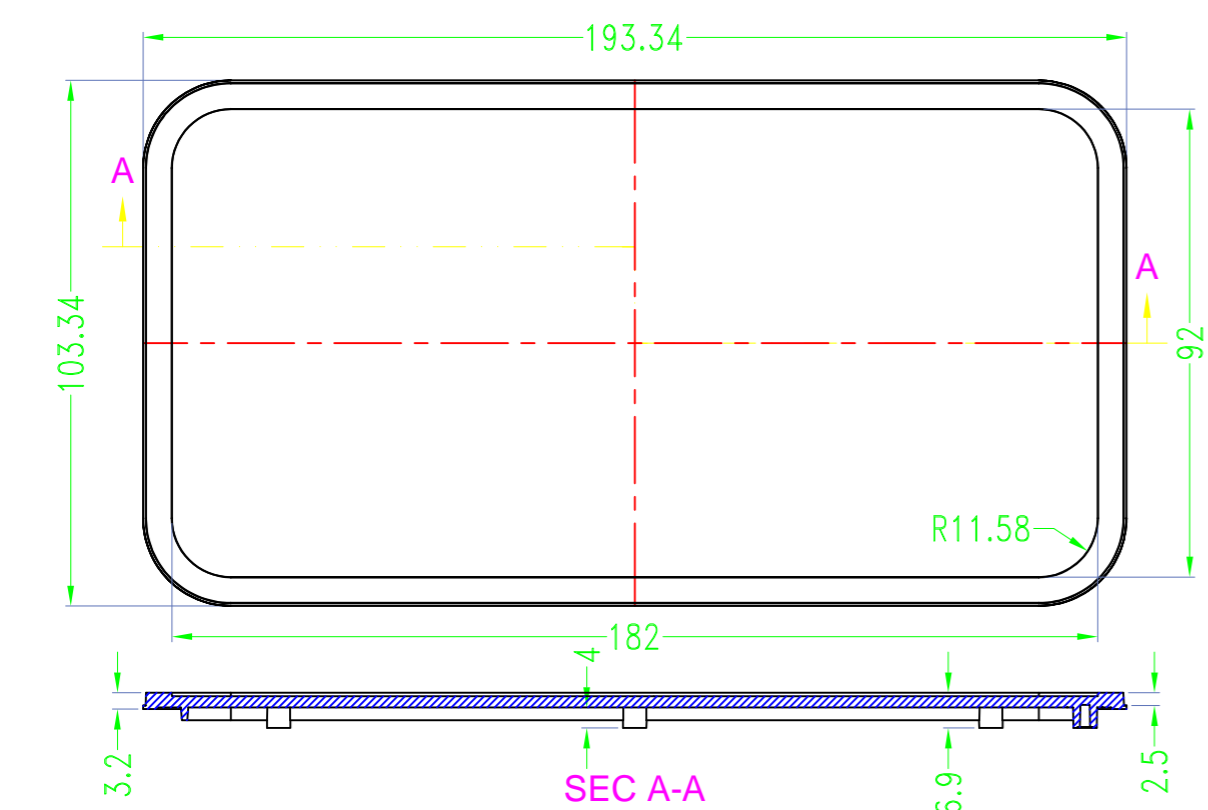

> 中框一共10种颜色

10 colors for middle part

> 上盖一共3种款式

3 options for lid

拉丝面 / Brushed texture

凹面 / Elevated edge

平面 / Flat

> 底盖一共3种款式

3 options for bottom

台式底 / Desk-top

导轨底 / Din rail type

墙挂底 / Wall-mount

Drawing	Auditing	Confirm	Product Name	Water proof Enclosure	Project View		A
			Product Type	BMD 60047-AA	Drawing Scale	1:1 (MM)	

BAHAR ENCLOSURE

Drawing	Auditing	Confirm	Product Name	Water proof Enclosure	Project View		A
			Product Type	BMD 60047-AC	Drawing Scale	1:1 (MM)	

BAHAR ENCLOSURE

Drawing	Auditing	Confirm	Product Name	Water proof Enclosure	Project View		A
			Product Type	BMD 60047-BA	Drawing Scale	1:1 (MM)	
			BAHAR ENCLOSURE				

Drawing	Auditing	Confirm	Product Name	Water proof Enclosure	Project View		A
			Product Type	BMD 60047-BB	Drawing Scale	1:1 (MM)	
			BAHAR ENCLOSURE				

Drawing	Auditing	Confirm	Product Name	Water proof Enclosure	Project View		A
			Product Type	BMD 60047-BC	Drawing Scale	1:1 (MM)	