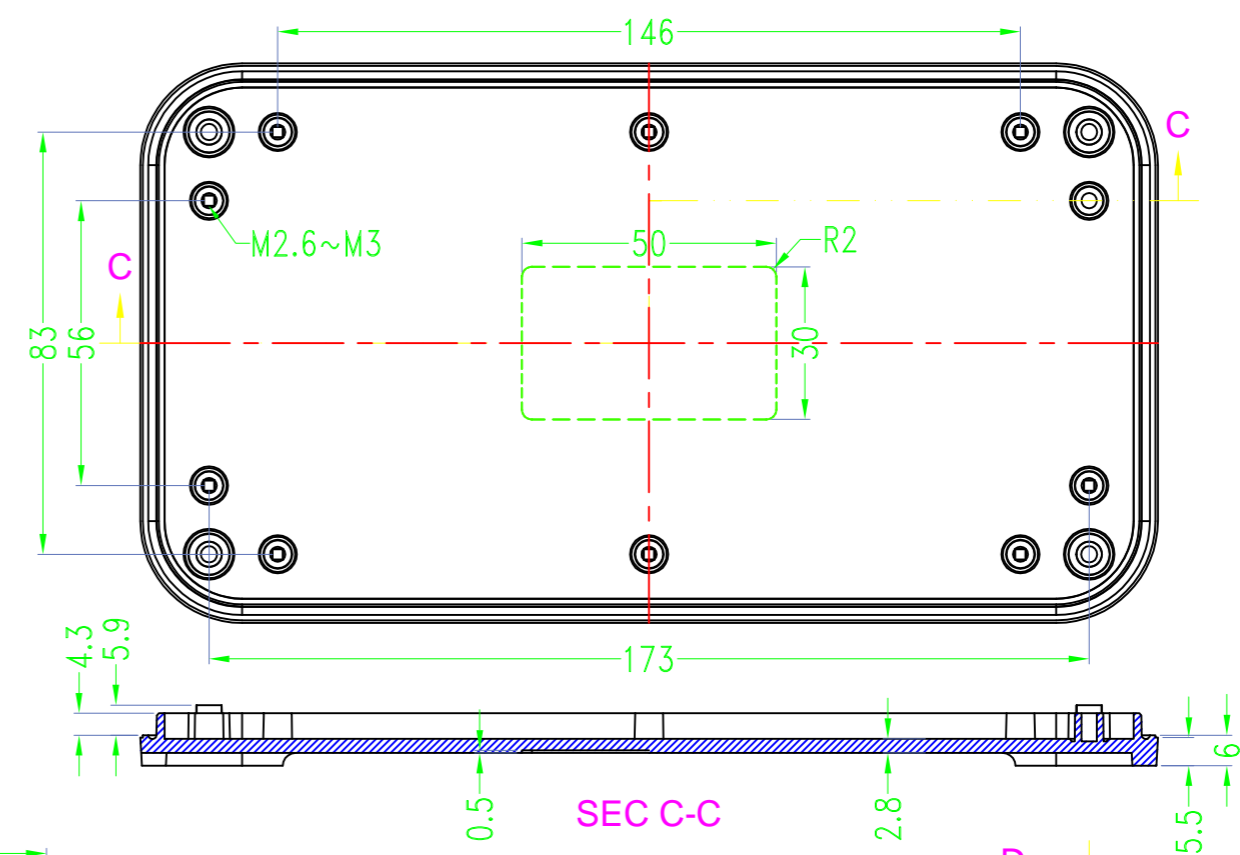

> 中框一共10种颜色

10 colors for middle part

> 上盖一共3种款式

3 options for lid

拉丝面 / Brushed texture

凹面 / Elevated edge

平面 / Flat

> 底盖一共3种款式

3 options for bottom

台式底 / Desk-top

导轨底 / Din rail type

墙挂底 / Wall-mount

Drawing	Auditing	Confirm	Product Name	Water proof Enclosure	Project View		A
			Product Type	BMD 60047-AA	Drawing Scale	1:1 (MM)	

BAHAR ENCLOSURE

Drawing	Auditing	Confirm	Product Name	Water proof Enclosure	Project View		A
			Product Type	BMD 60047-AC	Drawing Scale	1:1 (MM)	

BAHAR ENCLOSURE

Drawing	Auditing	Confirm	Product Name	Water proof Enclosure	Project View		A
			Product Type	BMD 60047-BA	Drawing Scale	1:1 (MM)	
			BAHAR ENCLOSURE				