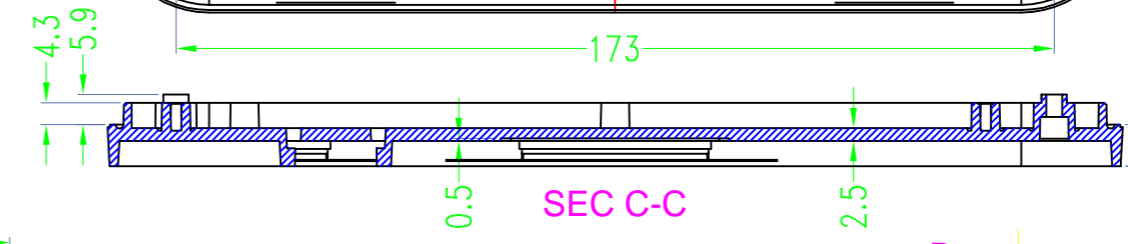

Drawing	Auditing	Confirm	Product Name	Water proof Enclosure	Project View		A
			Product Type	BMD 60047-BB	Drawing Scale	1:1 (MM)	
			BAHAR ENCLOSURE				

Drawing	Auditing	Confirm	Product Name	Water proof Enclosure	Project View		A
			Product Type	BMD 60047-BC	Drawing Scale	1:1 (MM)	

BAHAR ENCLOSURE

Drawing	Auditing	Confirm	Product Name	Water proof Enclosure	Project View		A
			Product Type	BMD 60047-CA	Drawing Scale	1:1 (MM)	
			BAHAR ENCLOSURE				

Drawing	Auditing	Confirm	Product Name	Water proof Enclosure	Project View		A
			Product Type	BMD 60047-CB	Drawing Scale	1:1 (MM)	
			BAHAR ENCLOSURE				