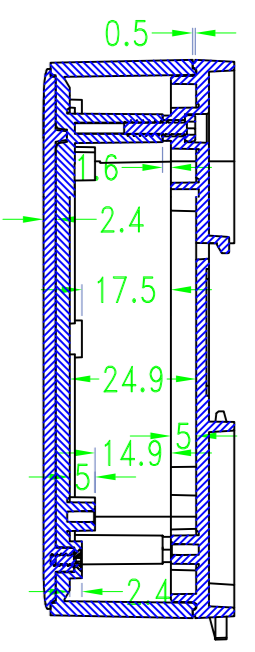

Drawing	Auditing	Confirm	Product Name	Water proof Enclosure	Project View		A
			Product Type	BMD 60047-AC	Drawing Scale	1:1 (MM)	

BAHAR ENCLOSURE

Drawing	Auditing	Confirm	Product Name	Water proof Enclosure	Project View		A
			Product Type	BMD 60047-BA	Drawing Scale	1:1 (MM)	
			BAHAR ENCLOSURE				

Drawing	Auditing	Confirm	Product Name	Water proof Enclosure	Project View		A
			Product Type	BMD 60047-BB	Drawing Scale	1:1 (MM)	
			BAHAR ENCLOSURE				

Drawing	Auditing	Confirm	Product Name	Water proof Enclosure	Project View		A
			Product Type	BMD 60047-BC	Drawing Scale	1:1 (MM)	

BAHAR ENCLOSURE

Drawing	Auditing	Confirm	Product Name	Water proof Enclosure	Project View		A
			Product Type	BMD 60047-CA	Drawing Scale	1:1 (MM)	
			BAHAR ENCLOSURE				

Drawing	Auditing	Confirm	Product Name	Water proof Enclosure	Project View		A
			Product Type	BMD 60047-CB	Drawing Scale	1:1 (MM)	
			BAHAR ENCLOSURE				

Drawing	Auditing	Confirm	Product Name	Water proof Enclosure	Project View		A
			Product Type	BMD 60047-CC	Drawing Scale	1:1 (MM)	

BAHAR ENCLOSURE

BMD 600

Serial number

Lid Style

Bottom Style

Color