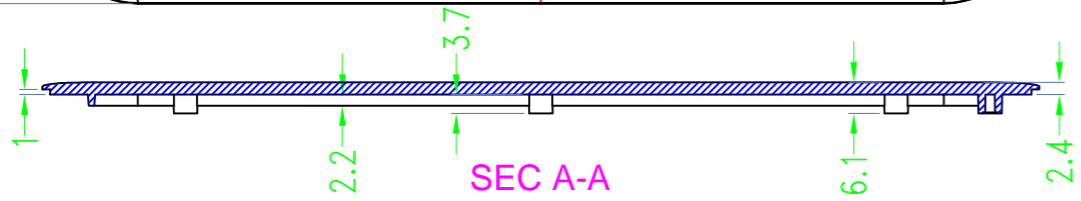

Drawing	Auditing	Confirm	Product Name	Water proof Enclosure	Project View		A
			Product Type	BMD 60047-AC	Drawing Scale	1:1 (MM)	

BAHAR ENCLOSURE

Drawing	Auditing	Confirm	Product Name	Water proof Enclosure	Project View		A
			Product Type	BMD 60047-BA	Drawing Scale	1:1 (MM)	
			BAHAR ENCLOSURE				

Drawing	Auditing	Confirm	Product Name	Water proof Enclosure	Project View		A
			Product Type	BMD 60047-BB	Drawing Scale	1:1 (MM)	
			BAHAR ENCLOSURE				

Drawing	Auditing	Confirm	Product Name	Water proof Enclosure	Project View		A
			Product Type	BMD 60047-BC	Drawing Scale	1:1 (MM)	

BAHAR ENCLOSURE

Drawing	Auditing	Confirm	Product Name	Water proof Enclosure	Project View		A
			Product Type	BMD 60047-CA	Drawing Scale	1:1 (MM)	
			BAHAR ENCLOSURE				

Drawing	Auditing	Confirm	Product Name	Water proof Enclosure	Project View		A
			Product Type	BMD 60047-CB	Drawing Scale	1:1 (MM)	
			BAHAR ENCLOSURE				