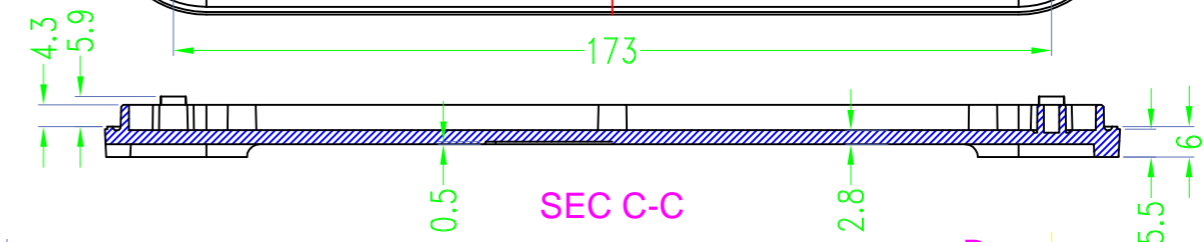

Drawing	Auditing	Confirm	Product Name	Water proof Enclosure	Project View		A
			Product Type	BMD 60047-CA	Drawing Scale	1:1 (MM)	
			BAHAR ENCLOSURE