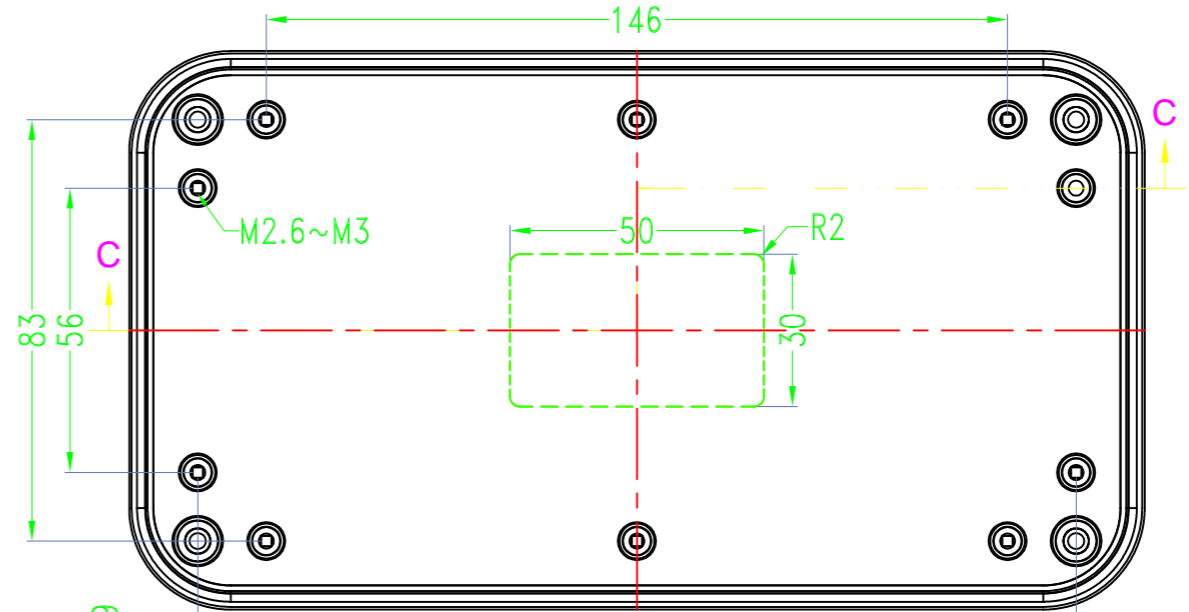

> 中框一共10种颜色

10 colors for middle part

> 上盖一共3种款式

3 options for lid

拉丝面 / Brushed texture

凹面 / Elevated edge

平面 / Flat

> 底盖一共3种款式

3 options for bottom

台式底 / Desk-top

导轨底 / Din rail type

墙挂底 / Wall-mount

Drawing	Auditing	Confirm	Product Name	Water proof Enclosure	Project View		A
			Product Type	BMD 60047-AA	Drawing Scale	1:1 (MM)	

BAHAR ENCLOSURE

Drawing	Auditing	Confirm	Product Name	Water proof Enclosure	Project View		A
			Product Type	BMD 60047-AC	Drawing Scale	1:1 (MM)	

BAHAR ENCLOSURE

Drawing	Auditing	Confirm	Product Name	Water proof Enclosure	Project View		A
			Product Type	BMD 60047-BA	Drawing Scale	1:1 (MM)	
			BAHAR ENCLOSURE				