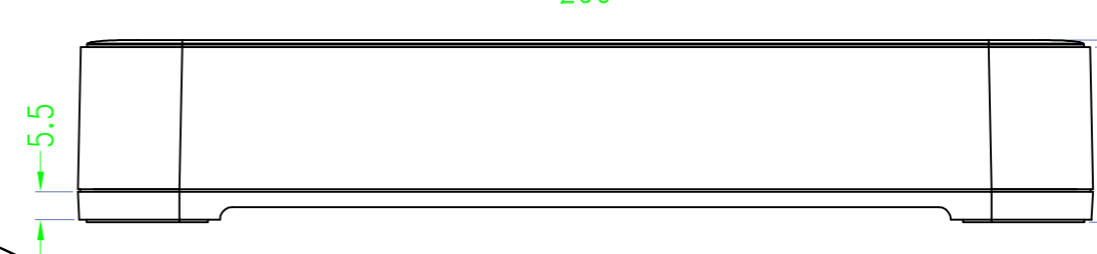

Drawing	Auditing	Confirm	Product Name	Water proof Enclosure	Project View		A
			Product Type	BMD 60047-CA	Drawing Scale	1:1 (MM)	
			BAHAR ENCLOSURE