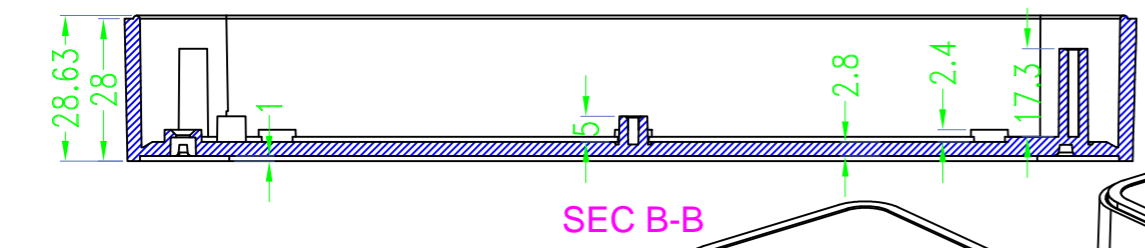

> 中框一共10种颜色

10 colors for middle part

> 上盖一共3种款式

3 options for lid

拉丝面 / Brushed texture

凹面 / Elevated edge

平面 / Flat

> 底盖一共3种款式

3 options for bottom

台式底 / Desk-top

导轨底 / Din rail type

墙挂底 / Wall-mount

Drawing	Auditing	Confirm	Product Name	Water proof Enclosure	Project View		A
			Product Type	BMD 60047-AA	Drawing Scale	1:1 (MM)	

BAHAR ENCLOSURE

Drawing	Auditing	Confirm	Product Name	Water proof Enclosure	Project View		A
			Product Type	BMD 60047-AC	Drawing Scale	1:1 (MM)	

BAHAR ENCLOSURE

Drawing	Auditing	Confirm	Product Name	Water proof Enclosure	Project View		A
			Product Type	BMD 60047-BA	Drawing Scale	1:1 (MM)	
			BAHAR ENCLOSURE				