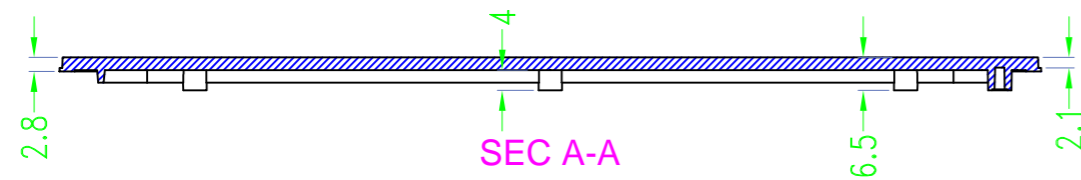

> 中框一共10种颜色

10 colors for middle part

> 上盖一共3种款式

3 options for lid

拉丝面 / Brushed texture

凹面 / Elevated edge

平面 / Flat

> 底盖一共3种款式

3 options for bottom

台式底 / Desk-top

导轨底 / Din rail type

墙挂底 / Wall-mount

Drawing	Auditing	Confirm	Product Name	Water proof Enclosure	Project View		A
			Product Type	BMD 60047-AA	Drawing Scale	1:1 (MM)	

BAHAR ENCLOSURE

Drawing	Auditing	Confirm	Product Name	Water proof Enclosure	Project View		A
			Product Type	BMD 60047-AC	Drawing Scale	1:1 (MM)	

BAHAR ENCLOSURE

Drawing	Auditing	Confirm	Product Name	Water proof Enclosure	Project View		A
			Product Type	BMD 60047-BA	Drawing Scale	1:1 (MM)	
			BAHAR ENCLOSURE				