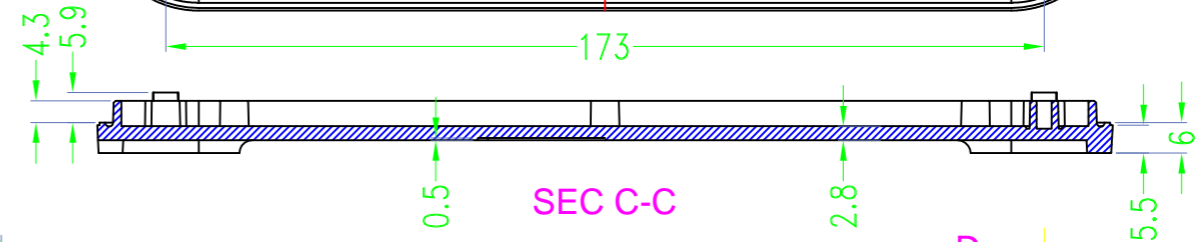

> 中框一共10种颜色

10 colors for middle part

> 上盖一共3种款式

3 options for lid

拉丝面 / Brushed texture

凹面 / Elevated edge

平面 / Flat

> 底盖一共3种款式

3 options for bottom

台式底 / Desk-top

导轨底 / Din rail type

墙挂底 / Wall-mount

Drawing	Auditing	Confirm	Product Name	Water proof Enclosure	Project View		A
			Product Type	BMD 60047-AA	Drawing Scale	1:1 (MM)	

BAHAR ENCLOSURE

Drawing	Auditing	Confirm	Product Name	Water proof Enclosure	Project View		A
			Product Type	BMD 60047-AC	Drawing Scale	1:1 (MM)	

BAHAR ENCLOSURE

Drawing	Auditing	Confirm	Product Name	Water proof Enclosure	Project View		A
			Product Type	BMD 60047-BA	Drawing Scale	1:1 (MM)	
			BAHAR ENCLOSURE				