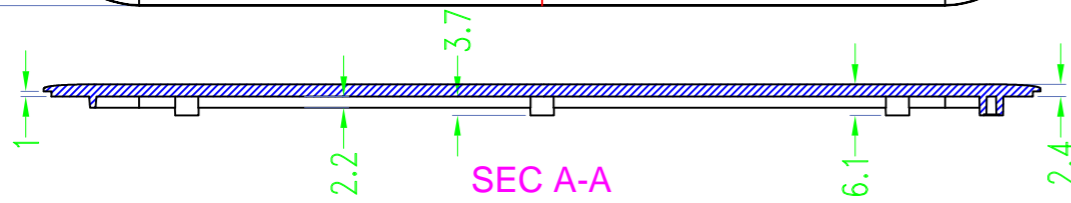

Drawing	Auditing	Confirm	Product Name	Water proof Enclosure	Project View		A
			Product Type	BMD 60047-CA	Drawing Scale	1:1 (MM)	
			BAHAR ENCLOSURE