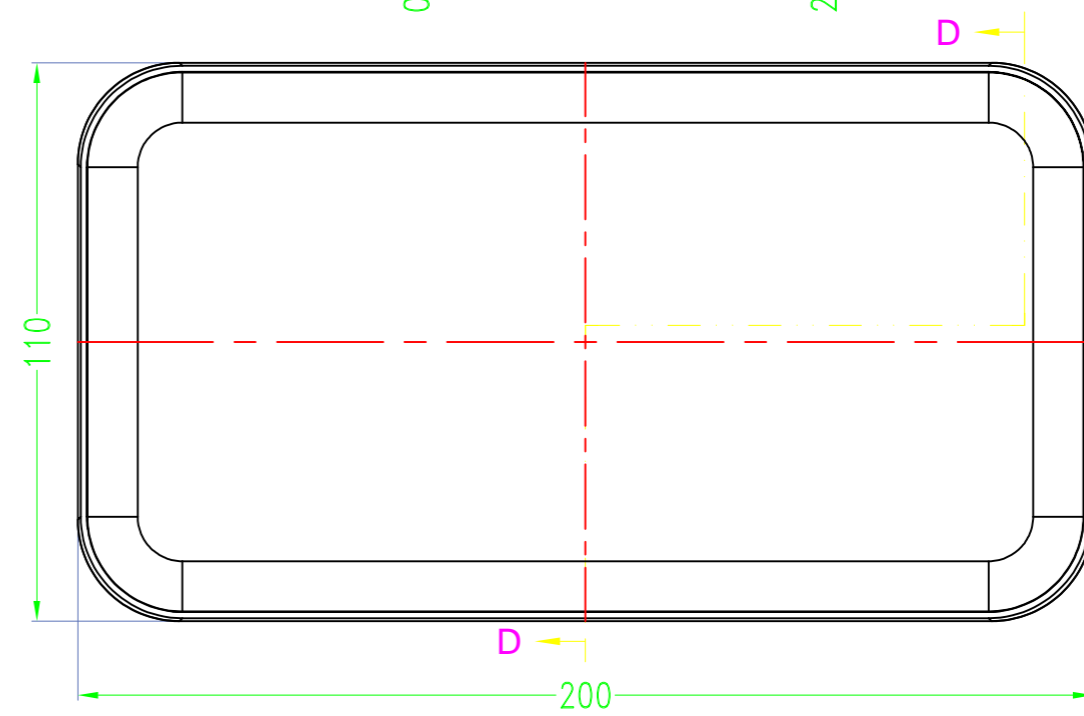

Drawing	Auditing	Confirm	Product Name	Water proof Enclosure	Project View		A
			Product Type	BMD 60047-CA	Drawing Scale	1:1 (MM)	
			BAHAR ENCLOSURE