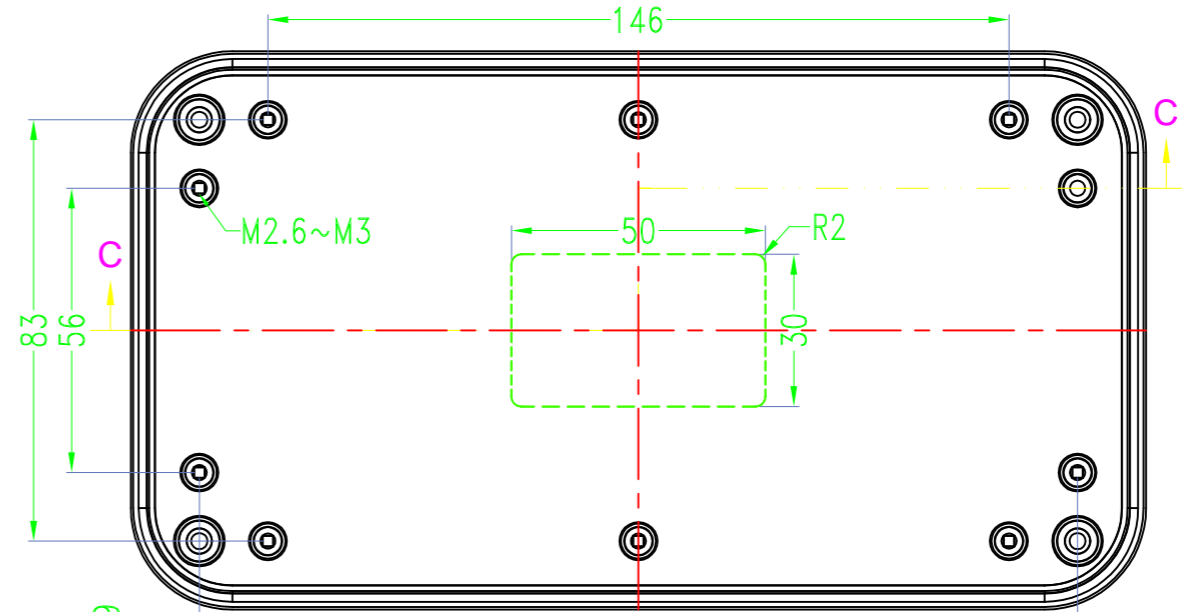

Drawing	Auditing	Confirm	Product Name	Water proof Enclosure	Project View		A
			Product Type	BMD 60047-CA	Drawing Scale	1:1 (MM)	
			BAHAR ENCLOSURE