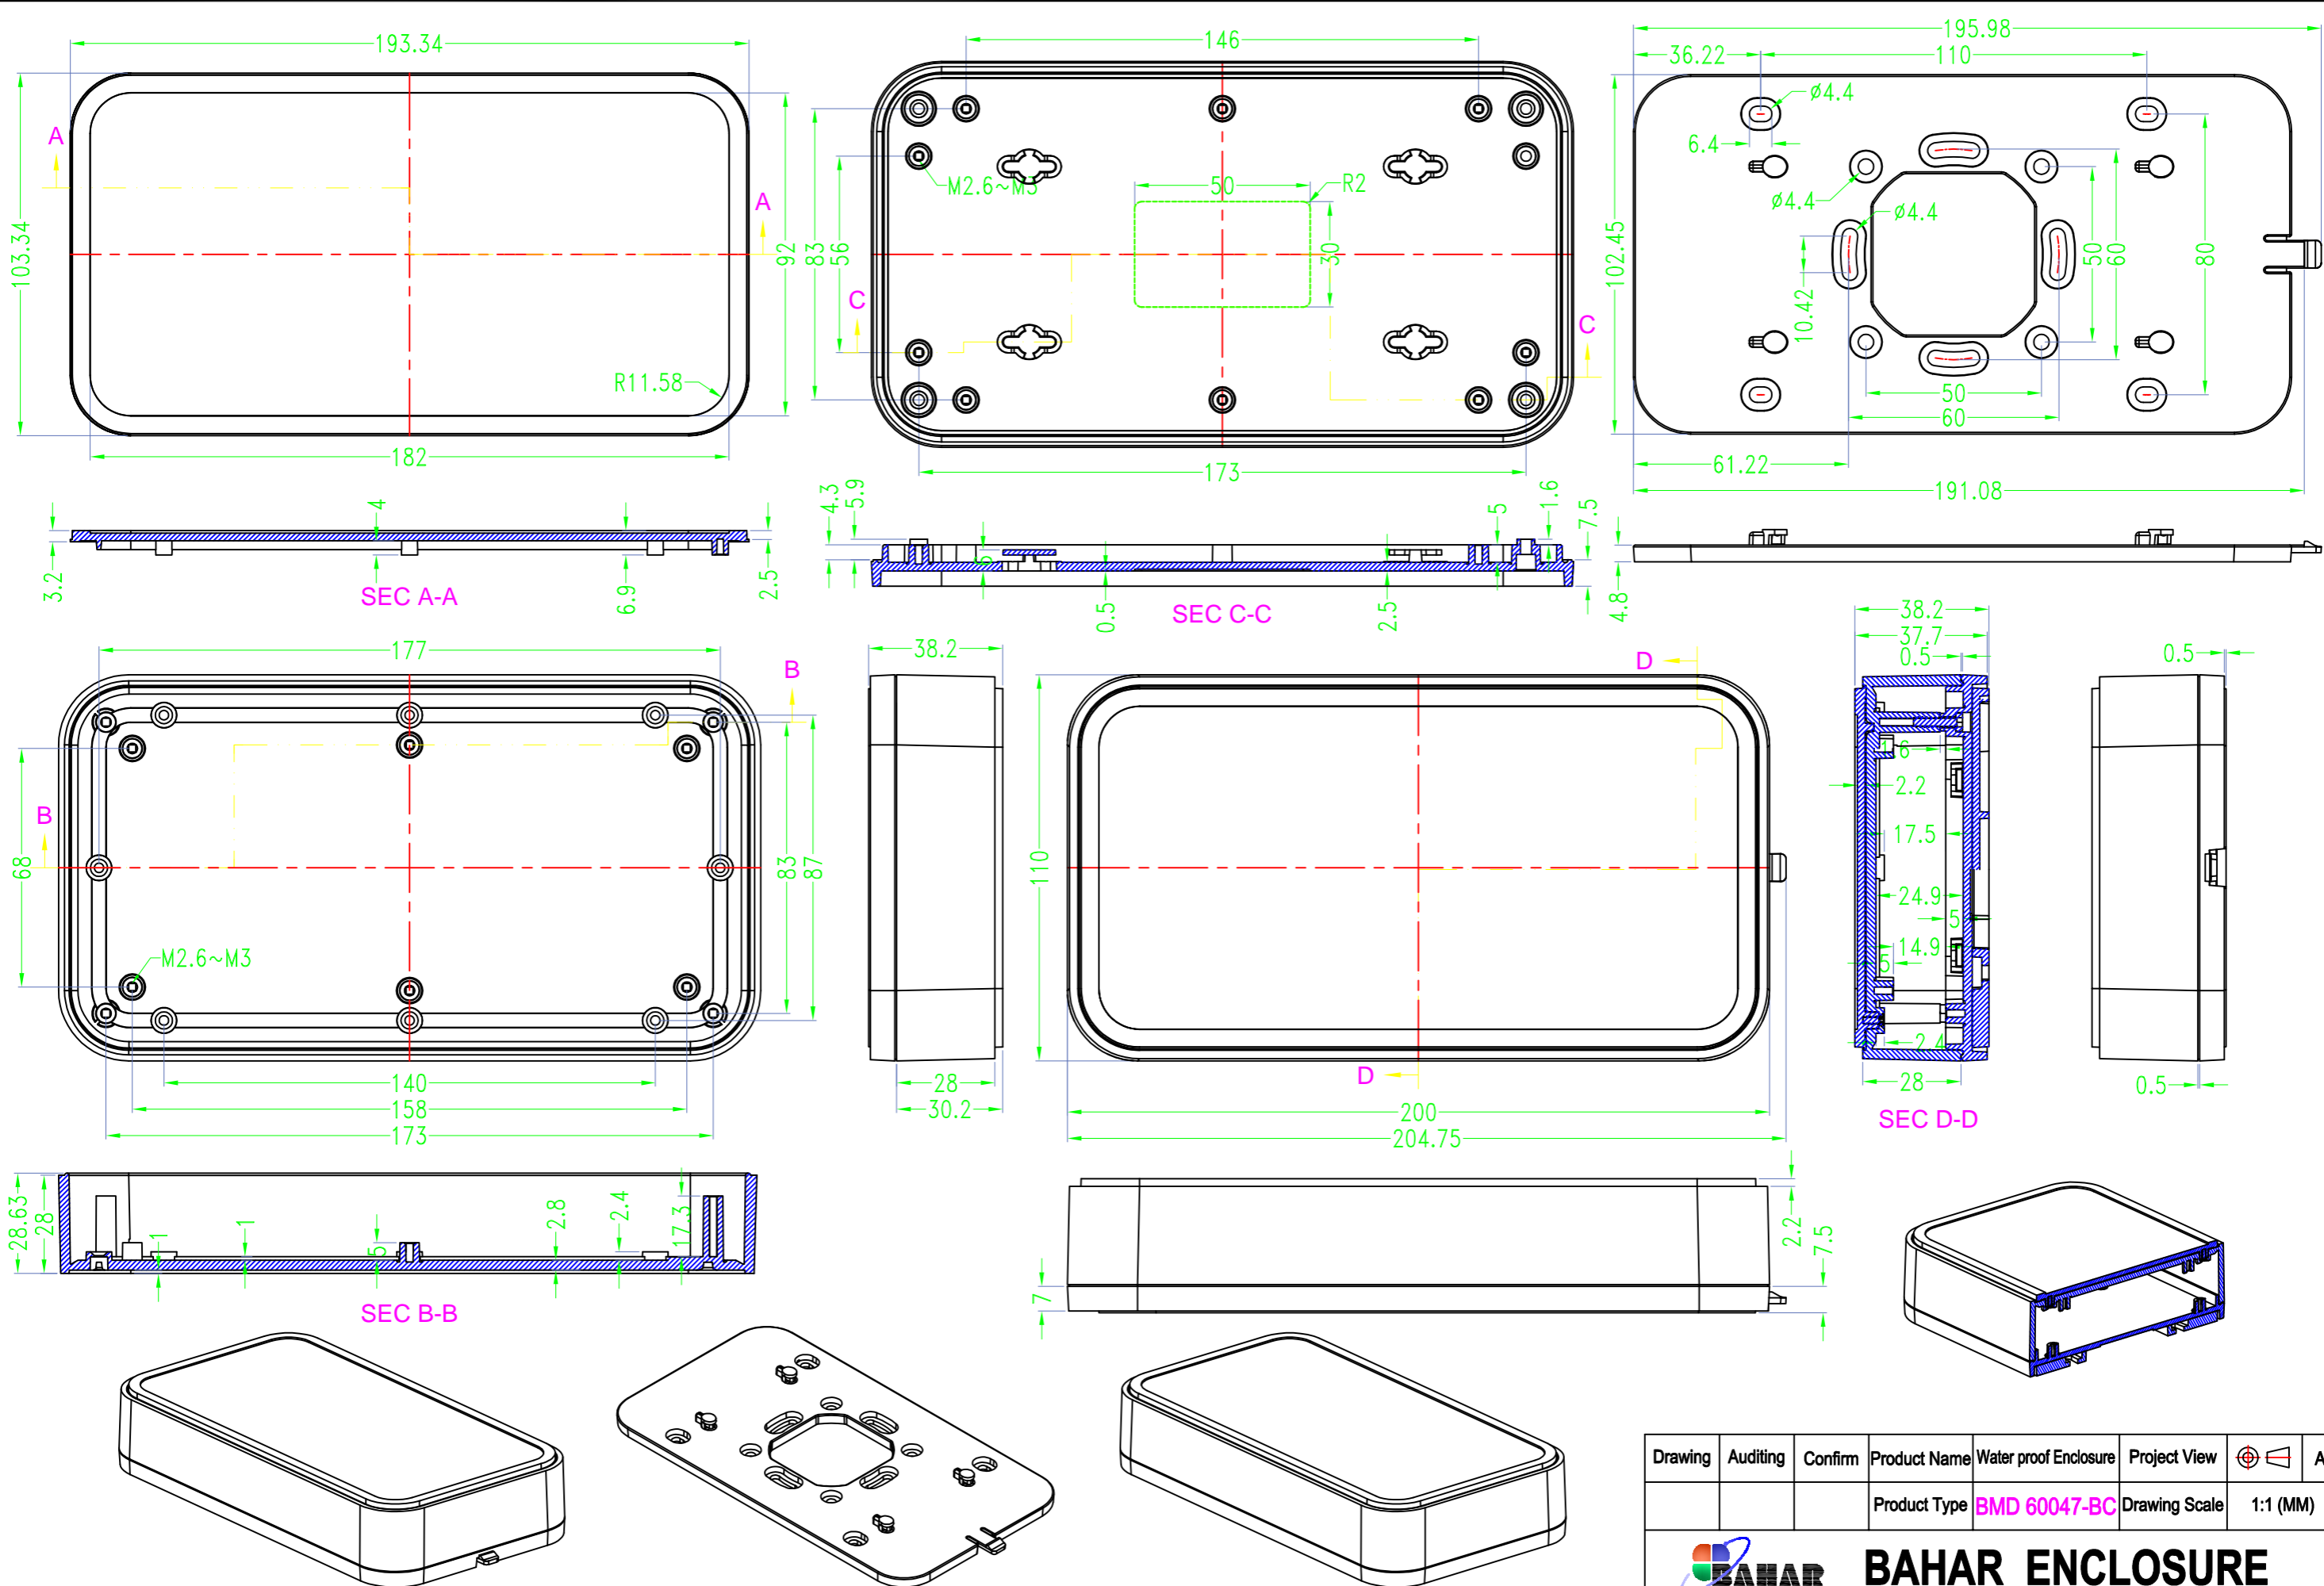

> 中框一共10种颜色

10 colors for middle part

> 上盖一共3种款式

3 options for lid

拉丝面 / Brushed texture

凹面 / Elevated edge

平面 / Flat

> 底盖一共3种款式

3 options for bottom

台式底 / Desk-top

导轨底 / Din rail type

墙挂底 / Wall-mount

Drawing	Auditing	Confirm	Product Name	Water proof Enclosure	Project View		A
			Product Type	BMD 60047-AA	Drawing Scale	1:1 (MM)	

BAHAR ENCLOSURE

Drawing	Auditing	Confirm	Product Name	Water proof Enclosure	Project View		A
			Product Type	BMD 60047-AC	Drawing Scale	1:1 (MM)	

BAHAR ENCLOSURE

Drawing	Auditing	Confirm	Product Name	Water proof Enclosure	Project View		A
			Product Type	BMD 60047-BA	Drawing Scale	1:1 (MM)	
			BAHAR ENCLOSURE				

Drawing	Auditing	Confirm	Product Name	Water proof Enclosure	Project View		A
			Product Type	BMD 60047-BB	Drawing Scale	1:1 (MM)	
			BAHAR ENCLOSURE				

Drawing	Auditing	Confirm	Product Name	Water proof Enclosure	Project View		A
			Product Type	BMD 60047-BC	Drawing Scale	1:1 (MM)	