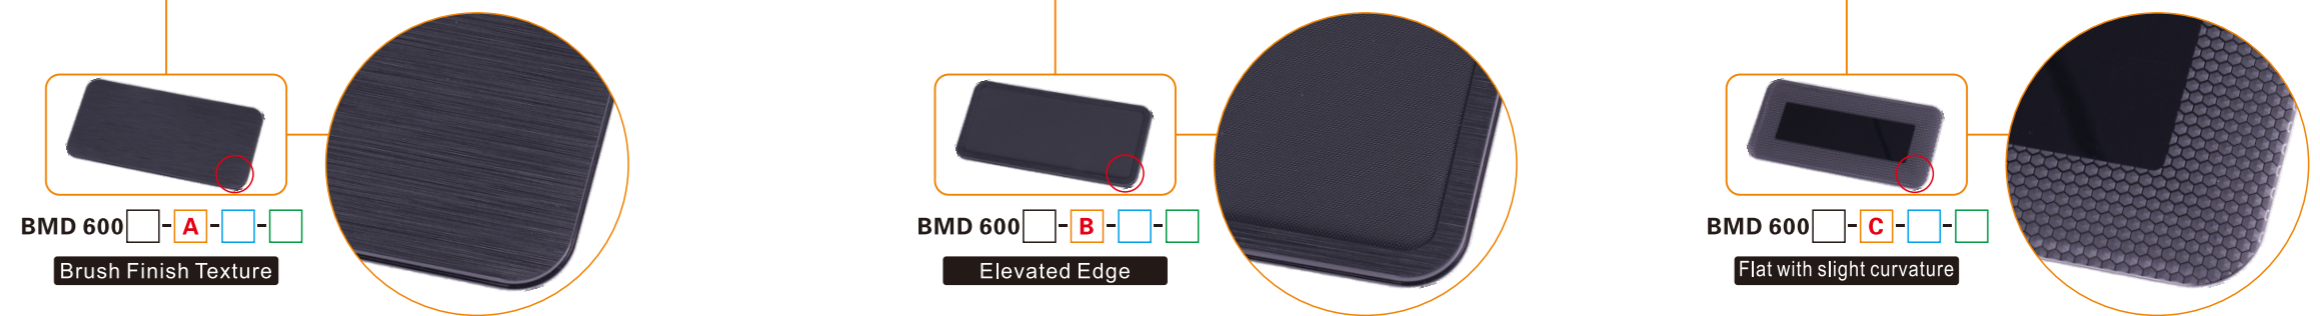

Drawing	Auditing	Confirm	Product Name	Water proof Enclosure	Project View		A
			Product Type	BMD 60047-CC	Drawing Scale	1:1 (MM)	

BAHAR ENCLOSURE

BMD 600

Serial number

Lid Style

Bottom Style

Color