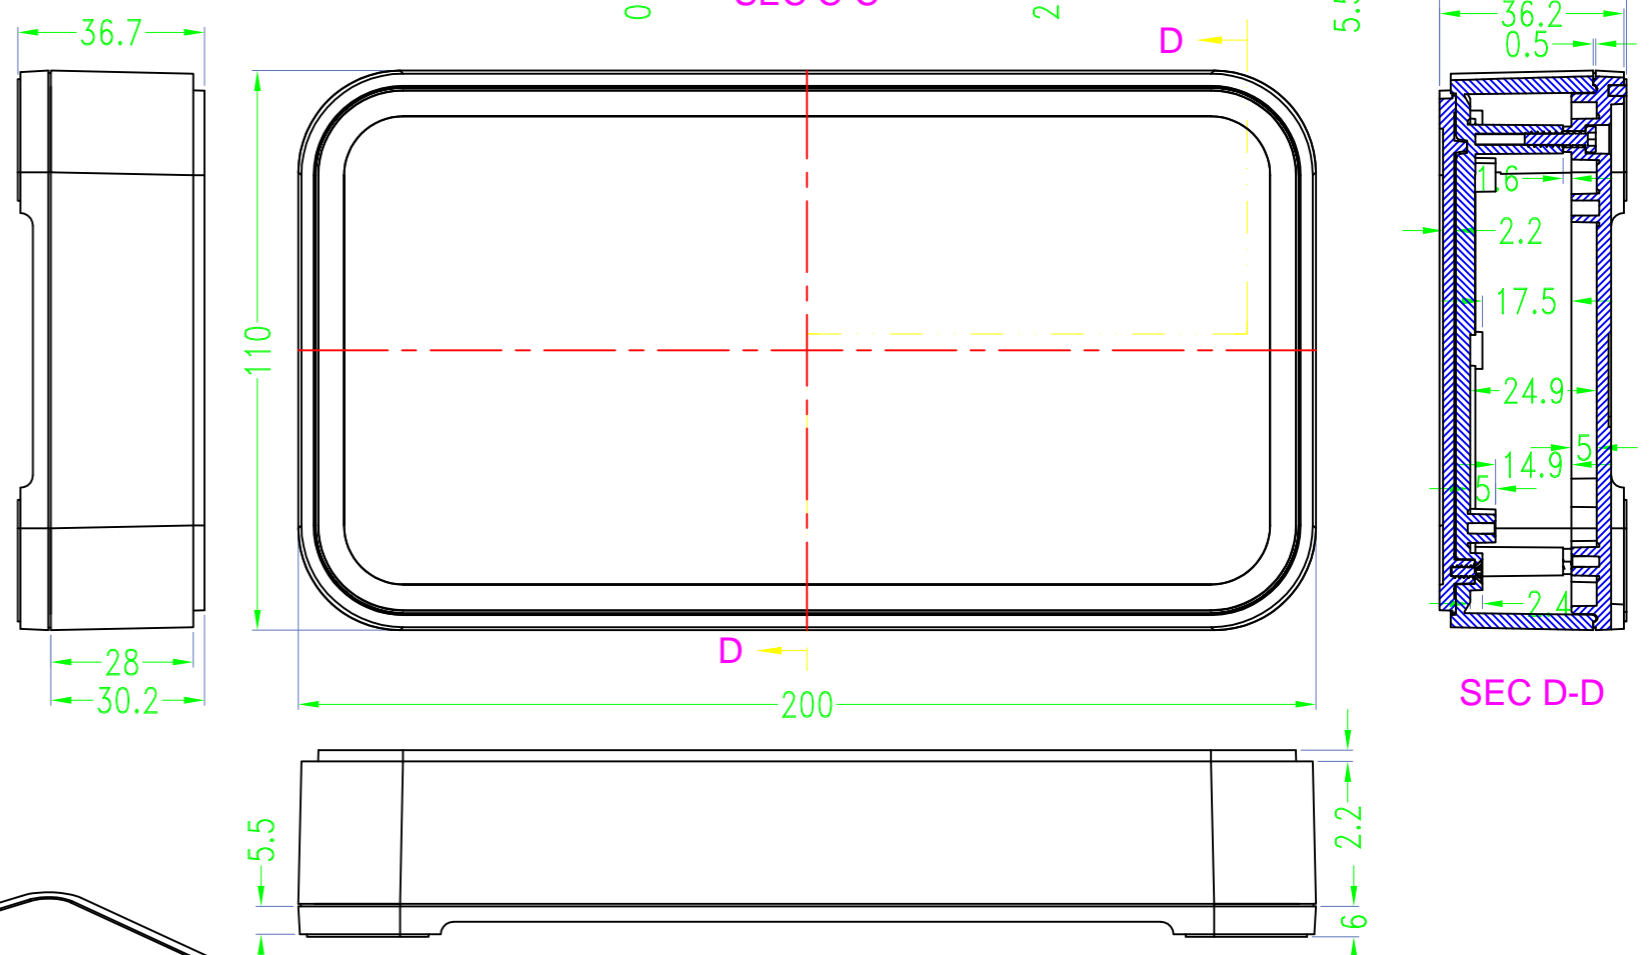

> 中框一共10种颜色

10 colors for middle part

> 上盖一共3种款式

3 options for lid

拉丝面 / Brushed texture

凹面 / Elevated edge

平面 / Flat

> 底盖一共3种款式

3 options for bottom

台式底 / Desk-top

导轨底 / Din rail type

墙挂底 / Wall-mount

Drawing	Auditing	Confirm	Product Name	Water proof Enclosure	Project View		A
			Product Type	BMD 60047-AA	Drawing Scale	1:1 (MM)	

BAHAR ENCLOSURE

Drawing	Auditing	Confirm	Product Name	Water proof Enclosure	Project View		A
			Product Type	BMD 60047-AC	Drawing Scale	1:1 (MM)	

BAHAR ENCLOSURE

Drawing	Auditing	Confirm	Product Name	Water proof Enclosure	Project View		A
			Product Type	BMD 60047-BA	Drawing Scale	1:1 (MM)	
			BAHAR ENCLOSURE				