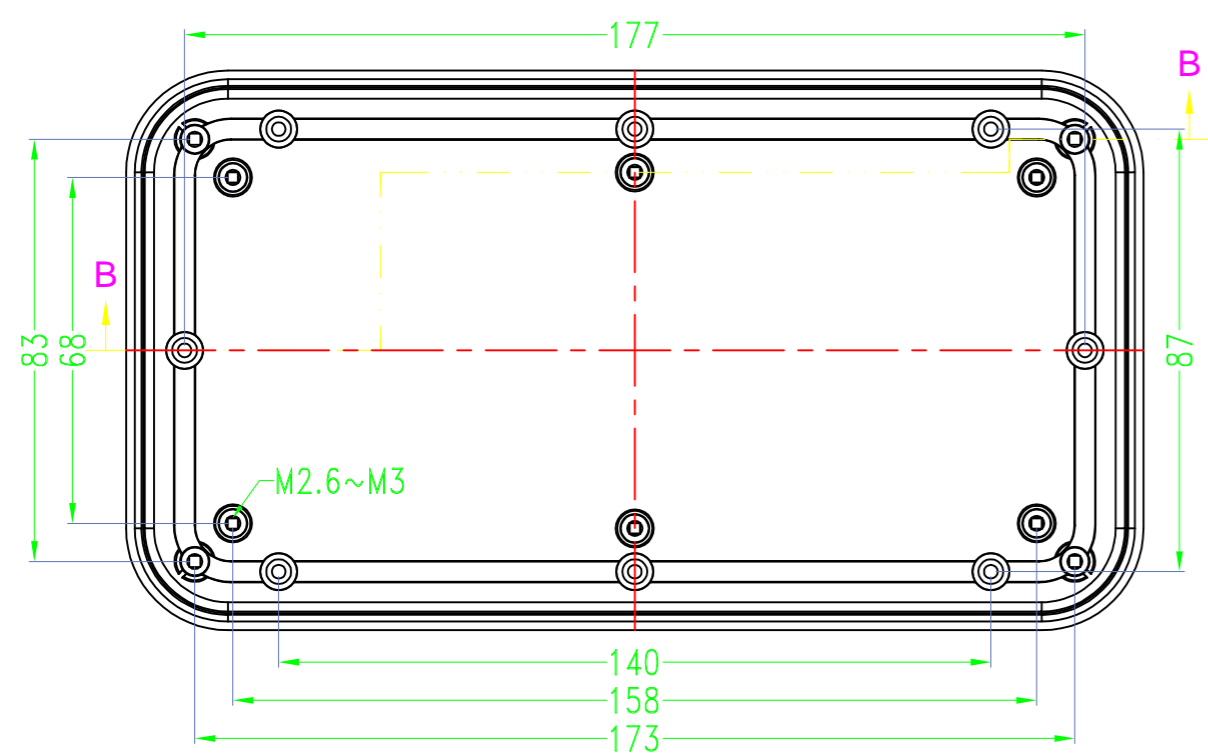

> 中框一共10种颜色

10 colors for middle part

> 上盖一共3种款式

3 options for lid

拉丝面 / Brushed texture

凹面 / Elevated edge

平面 / Flat

> 底盖一共3种款式

3 options for bottom

台式底 / Desk-top

导轨底 / Din rail type

墙挂底 / Wall-mount

Drawing	Auditing	Confirm	Product Name	Water proof Enclosure	Project View		A
			Product Type	BMD 60047-AA	Drawing Scale	1:1 (MM)	

BAHAR ENCLOSURE

Drawing	Auditing	Confirm	Product Name	Water proof Enclosure	Project View		A
			Product Type	BMD 60047-AC	Drawing Scale	1:1 (MM)	

BAHAR ENCLOSURE

Drawing	Auditing	Confirm	Product Name	Water proof Enclosure	Project View		A
			Product Type	BMD 60047-BA	Drawing Scale	1:1 (MM)	
			BAHAR ENCLOSURE				

Drawing	Auditing	Confirm	Product Name	Water proof Enclosure	Project View		A
			Product Type	BMD 60047-BB	Drawing Scale	1:1 (MM)	
			BAHAR ENCLOSURE				

Drawing	Auditing	Confirm	Product Name	Water proof Enclosure	Project View		A
			Product Type	BMD 60047-BC	Drawing Scale	1:1 (MM)	