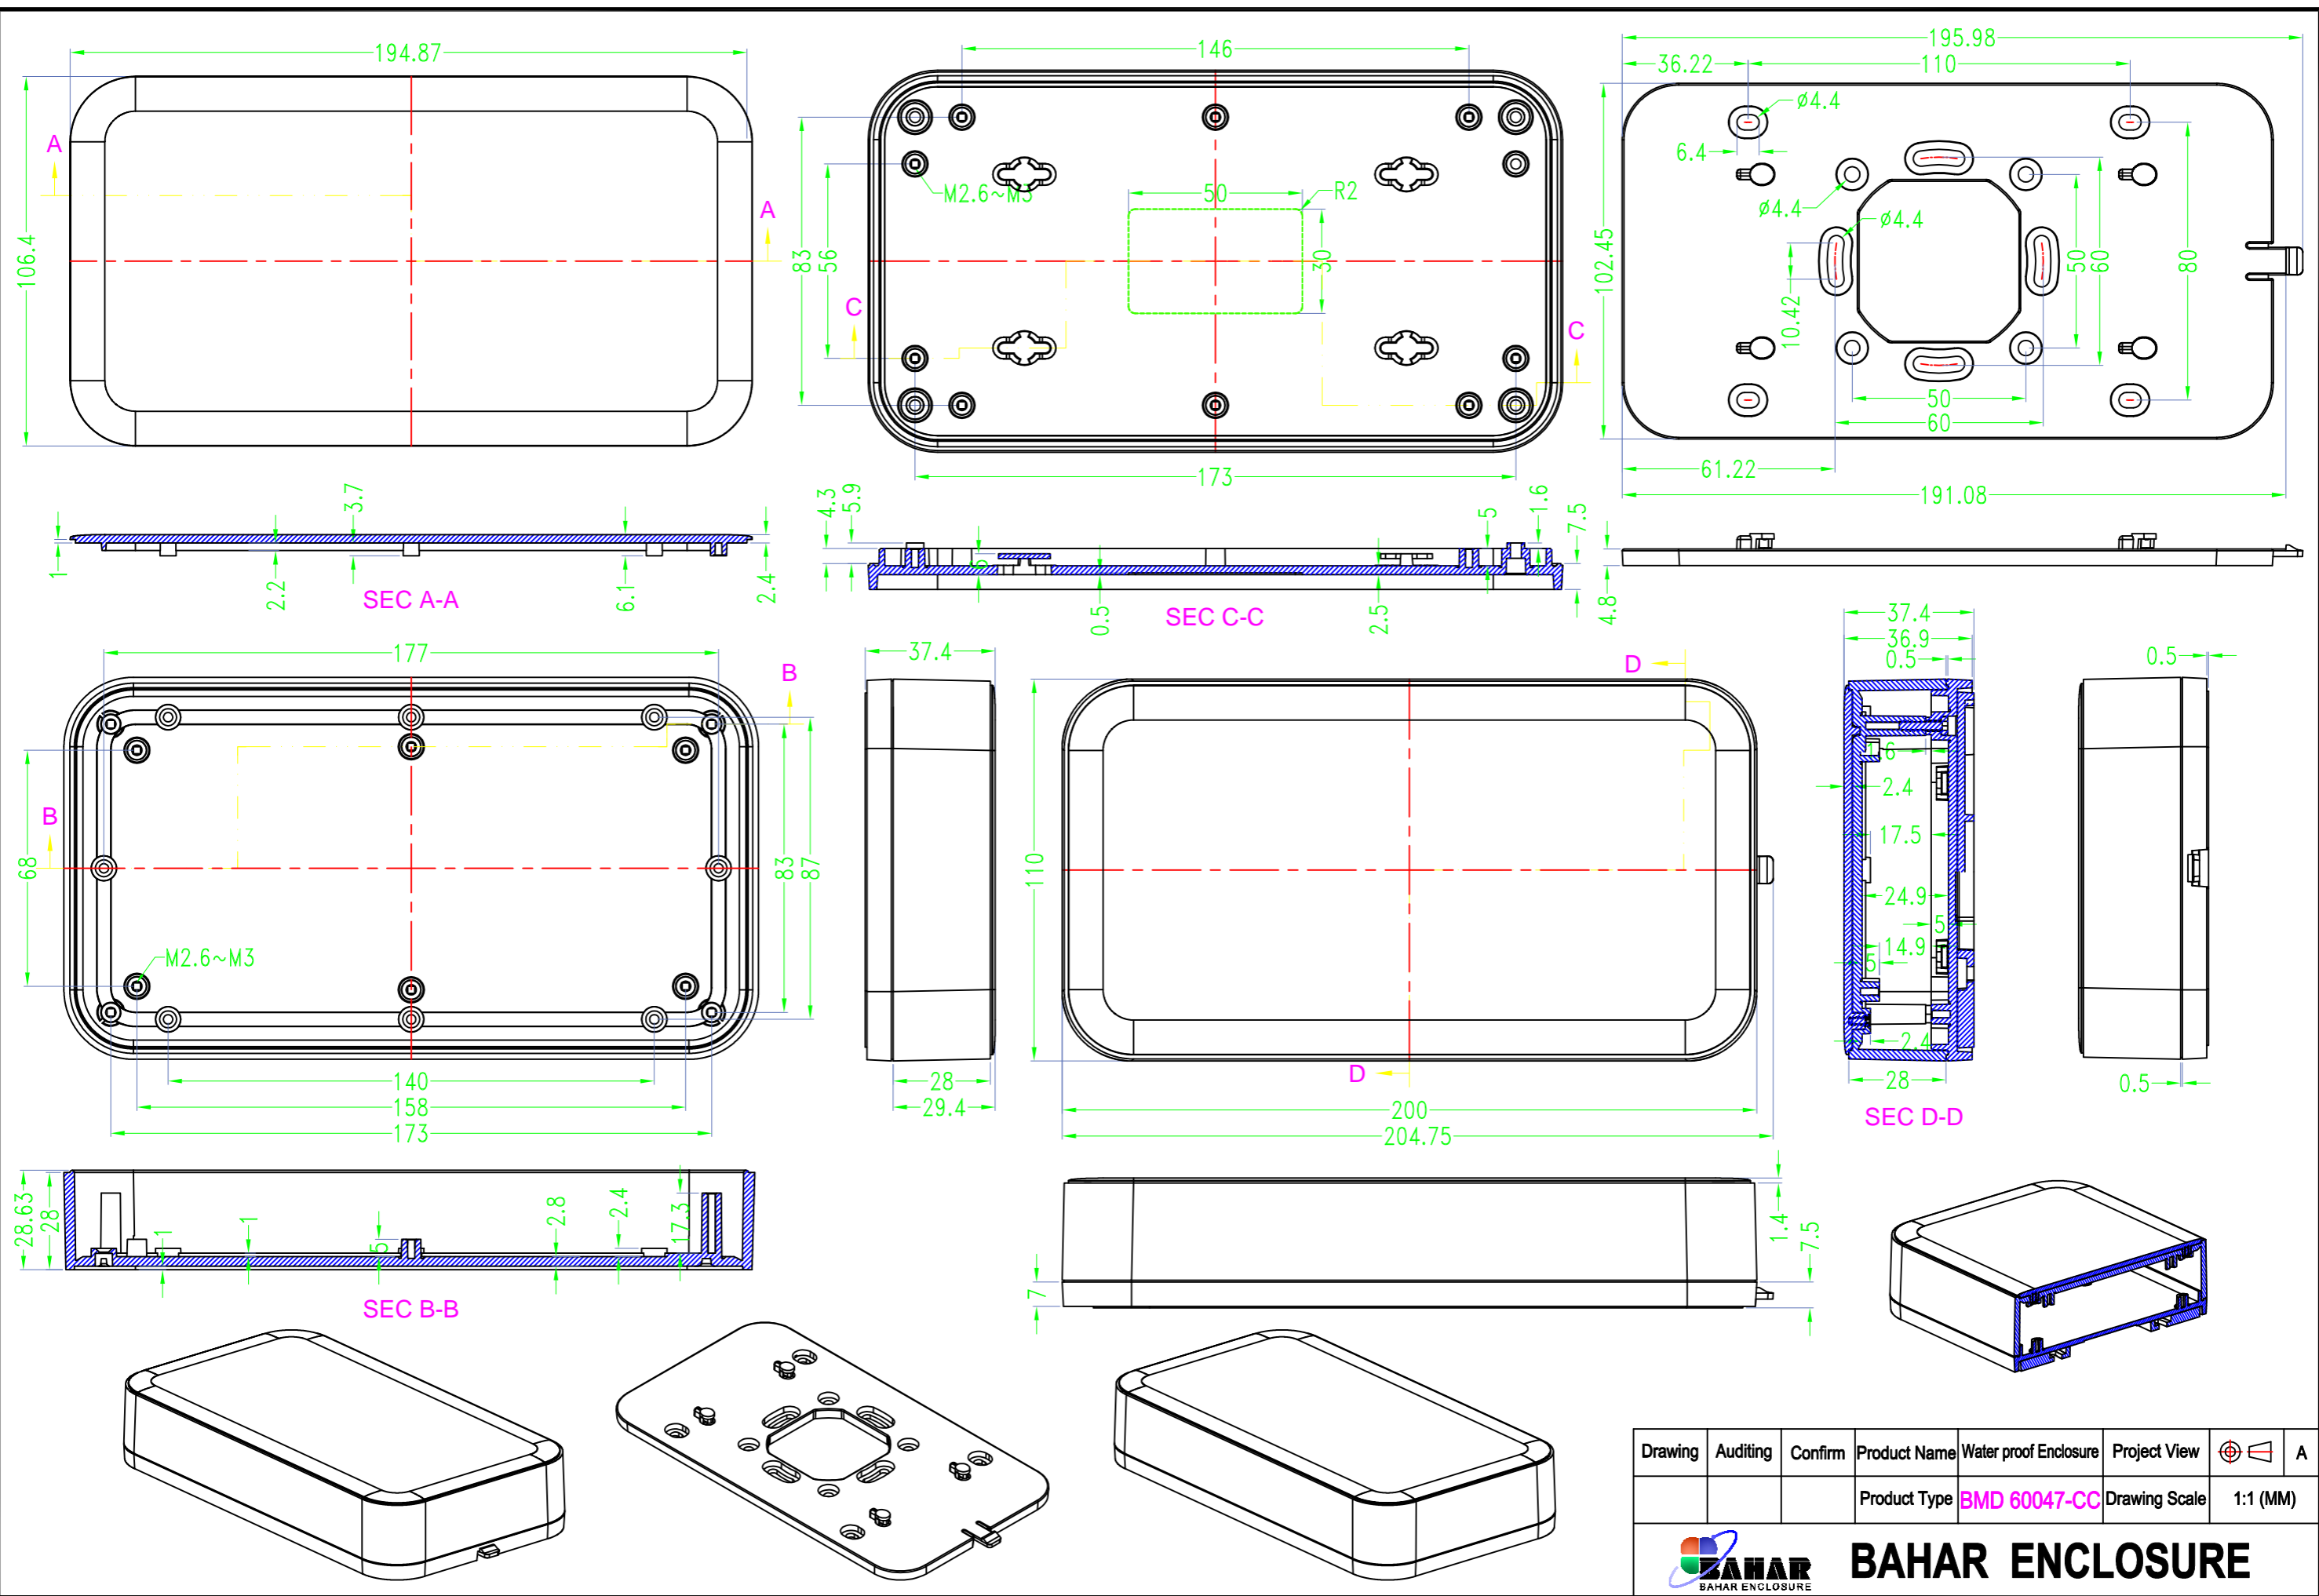

> 中框一共10种颜色

10 colors for middle part

> 上盖一共3种款式

3 options for lid

拉丝面 / Brushed texture

凹面 / Elevated edge

平面 / Flat

> 底盖一共3种款式

3 options for bottom

台式底 / Desk-top

导轨底 / Din rail type

墙挂底 / Wall-mount

Drawing	Auditing	Confirm	Product Name	Water proof Enclosure	Project View		A
			Product Type	BMD 60047-AA	Drawing Scale	1:1 (MM)	

BAHAR ENCLOSURE

Drawing	Auditing	Confirm	Product Name	Water proof Enclosure	Project View		A
			Product Type	BMD 60047-BB	Drawing Scale	1:1 (MM)	
			BAHAR ENCLOSURE				

Drawing	Auditing	Confirm	Product Name	Water proof Enclosure	Project View		A
			Product Type	BMD 60047-BC	Drawing Scale	1:1 (MM)	

BAHAR ENCLOSURE

Drawing	Auditing	Confirm	Product Name	Water proof Enclosure	Project View		A
			Product Type	BMD 60047-CA	Drawing Scale	1:1 (MM)	
			BAHAR ENCLOSURE				

Drawing	Auditing	Confirm	Product Name	Water proof Enclosure	Project View		A
			Product Type	BMD 60047-CB	Drawing Scale	1:1 (MM)	
			BAHAR ENCLOSURE				