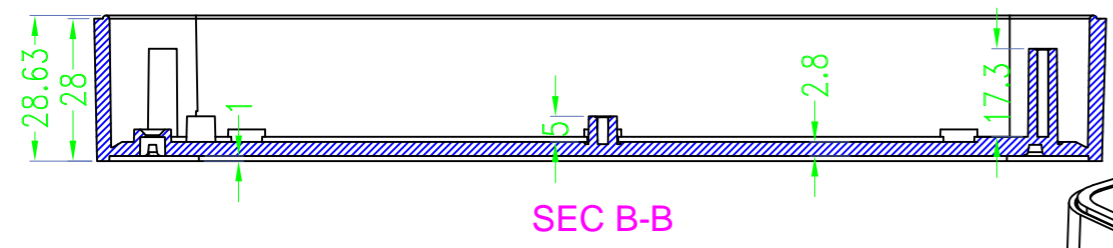

3 options for bottom

台式底 / Desk-top

导轨底 / Din rail type

墙挂底 / Wall-mount

Drawing	Auditing	Confirm	Product Name	Water proof Enclosure	Project View		A
			Product Type	BMD 60047-AA	Drawing Scale	1:1 (MM)	

BAHAR ENCLOSURE

Drawing	Auditing	Confirm	Product Name	Water proof Enclosure	Project View		A
			Product Type	BMD 60047-AC	Drawing Scale	1:1 (MM)	

BAHAR ENCLOSURE

Drawing	Auditing	Confirm	Product Name	Water proof Enclosure	Project View		A
			Product Type	BMD 60047-BA	Drawing Scale	1:1 (MM)	
			BAHAR ENCLOSURE				