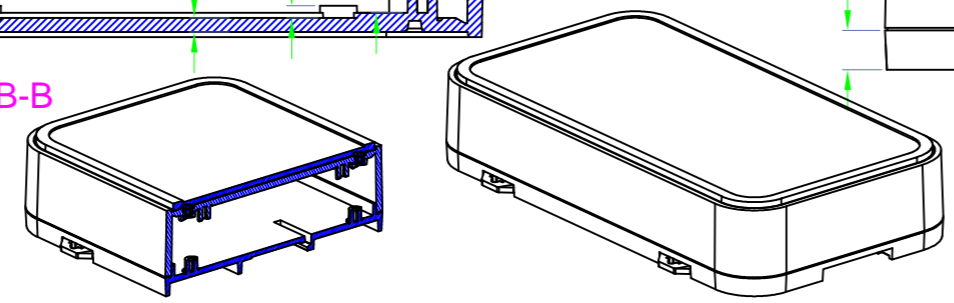

3 options for bottom

台式底 / Desk-top

导轨底 / Din rail type

墙挂底 / Wall-mount

Drawing	Auditing	Confirm	Product Name	Water proof Enclosure	Project View		A
			Product Type	BMD 60047-AA	Drawing Scale	1:1 (MM)	

BAHAR ENCLOSURE

Drawing	Auditing	Confirm	Product Name	Water proof Enclosure	Project View		A
			Product Type	BMD 60047-AC	Drawing Scale	1:1 (MM)	

BAHAR ENCLOSURE

Drawing	Auditing	Confirm	Product Name	Water proof Enclosure	Project View		A
			Product Type	BMD 60047-BA	Drawing Scale	1:1 (MM)	
			BAHAR ENCLOSURE				