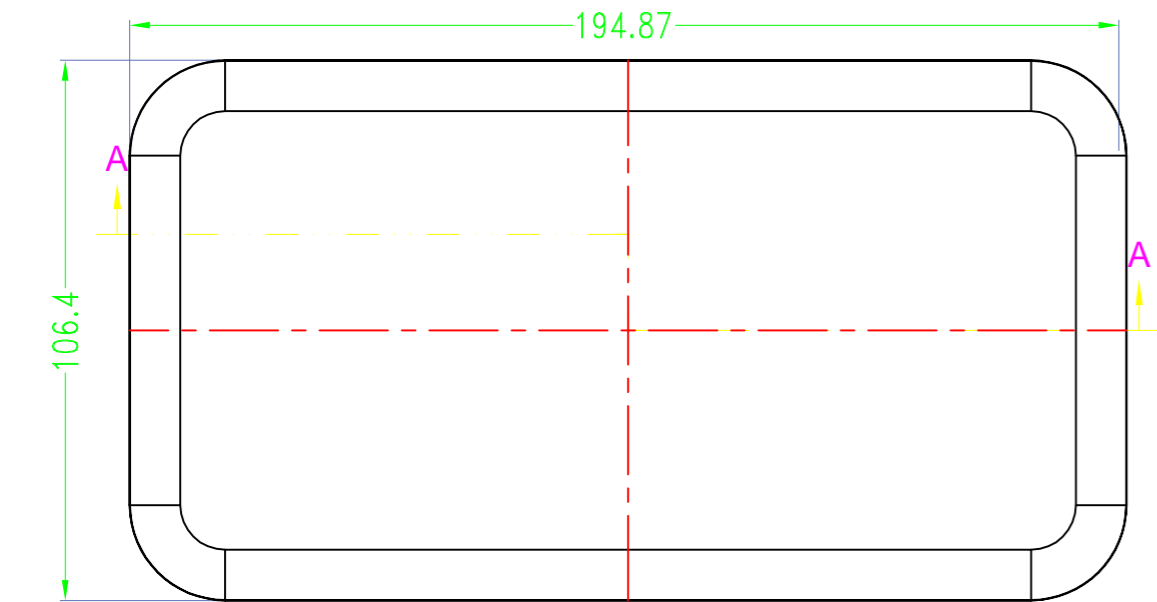

Drawing	Auditing	Confirm	Product Name	Water proof Enclosure	Project View		A
			Product Type	BMD 60047-CA	Drawing Scale	1:1 (MM)	
			BAHAR ENCLOSURE