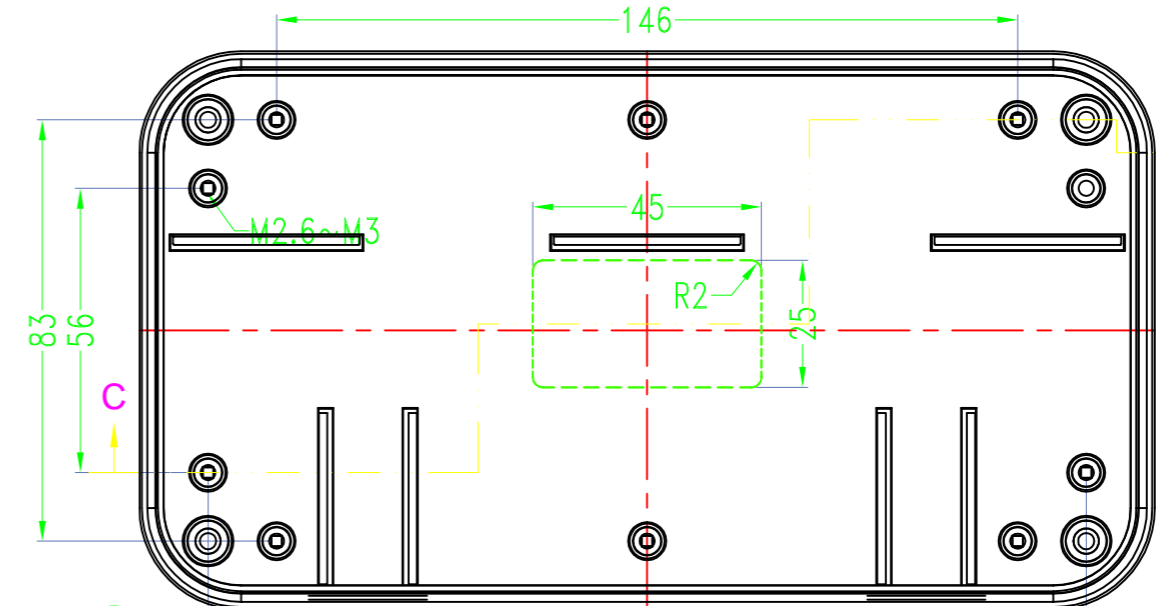

Drawing	Auditing	Confirm	Product Name	Water proof Enclosure	Project View		A
			Product Type	BMD 60047-BB	Drawing Scale	1:1 (MM)	
			BAHAR ENCLOSURE				

Drawing	Auditing	Confirm	Product Name	Water proof Enclosure	Project View		A
			Product Type	BMD 60047-BC	Drawing Scale	1:1 (MM)	

BAHAR ENCLOSURE

Drawing	Auditing	Confirm	Product Name	Water proof Enclosure	Project View		A
			Product Type	BMD 60047-CA	Drawing Scale	1:1 (MM)	
			BAHAR ENCLOSURE				

Drawing	Auditing	Confirm	Product Name	Water proof Enclosure	Project View		A
			Product Type	BMD 60047-CB	Drawing Scale	1:1 (MM)	
			BAHAR ENCLOSURE				