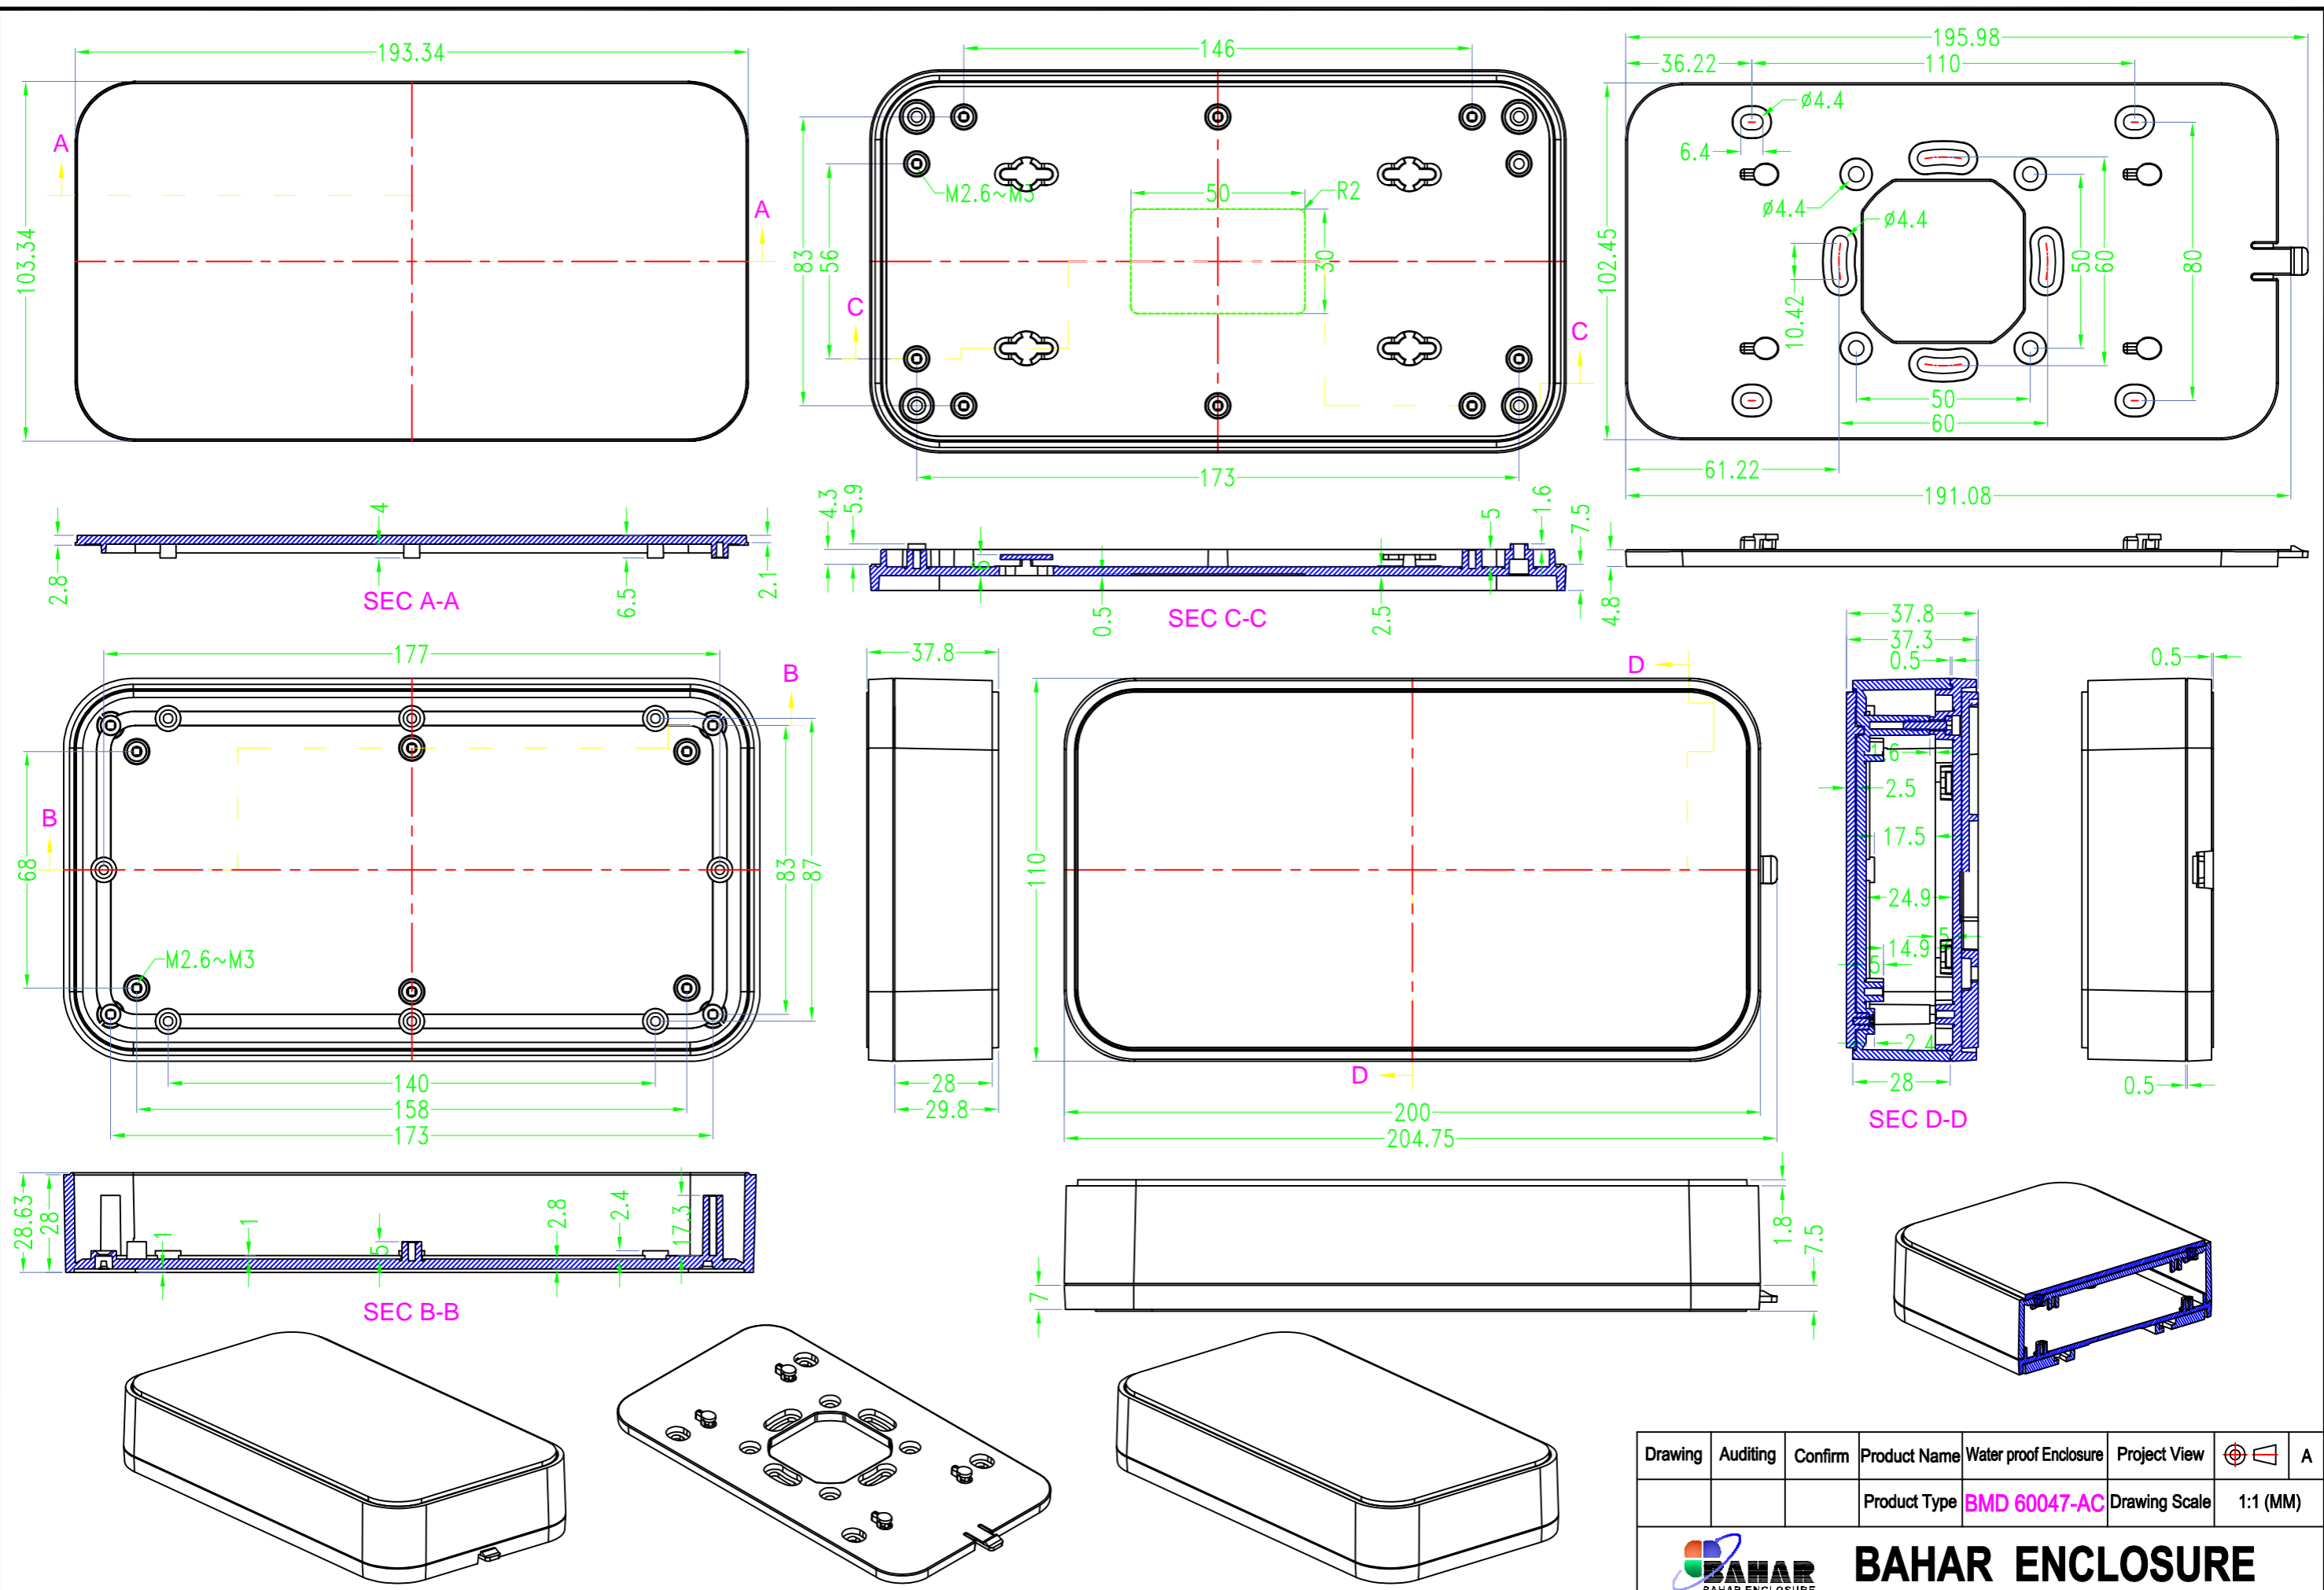

> 中框一共10种颜色

10 colors for middle part

> 上盖一共3种款式

3 options for lid

拉丝面 / Brushed texture

凹面 / Elevated edge

平面 / Flat

> 底盖一共3种款式

3 options for bottom

台式底 / Desk-top

导轨底 / Din rail type

墙挂底 / Wall-mount

Drawing	Auditing	Confirm	Product Name	Water proof Enclosure	Project View		A
			Product Type	BMD 60047-AA	Drawing Scale	1:1 (MM)	

BAHAR ENCLOSURE

Drawing	Auditing	Confirm	Product Name	Water proof Enclosure	Project View		A
			Product Type	BMD 60047-AC	Drawing Scale	1:1 (MM)	

BAHAR ENCLOSURE

Drawing	Auditing	Confirm	Product Name	Water proof Enclosure	Project View		A
			Product Type	BMD 60047-BA	Drawing Scale	1:1 (MM)	
			BAHAR ENCLOSURE				

Drawing	Auditing	Confirm	Product Name	Water proof Enclosure	Project View		A
			Product Type	BMD 60047-BB	Drawing Scale	1:1 (MM)	
			BAHAR ENCLOSURE				

Drawing	Auditing	Confirm	Product Name	Water proof Enclosure	Project View		A
			Product Type	BMD 60047-BC	Drawing Scale	1:1 (MM)	