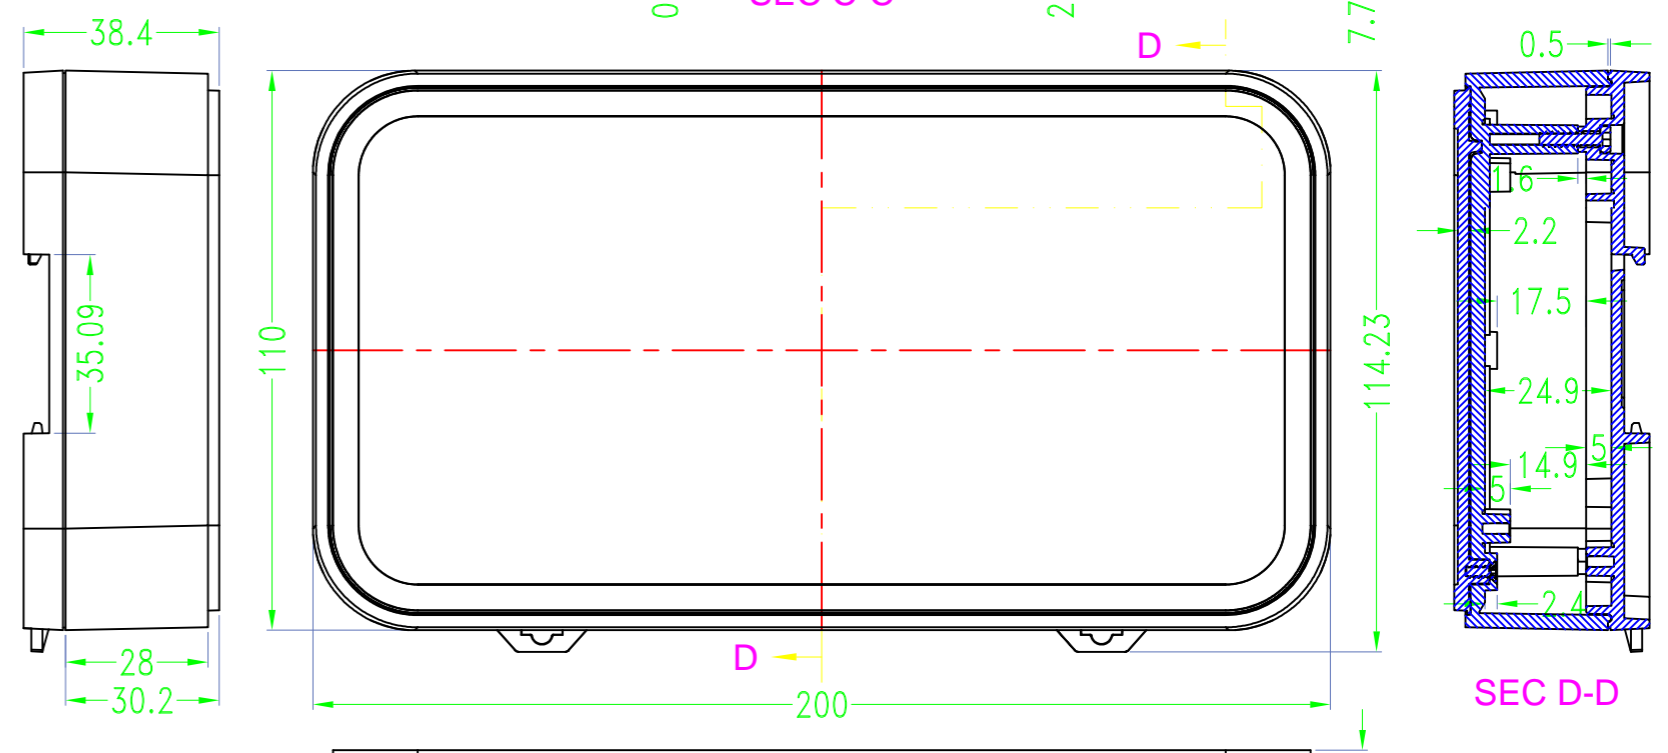

> 中框一共10种颜色

10 colors for middle part

> 上盖一共3种款式

3 options for lid

拉丝面 / Brushed texture

凹面 / Elevated edge

平面 / Flat

> 底盖一共3种款式

3 options for bottom

台式底 / Desk-top

导轨底 / Din rail type

墙挂底 / Wall-mount

Drawing	Auditing	Confirm	Product Name	Water proof Enclosure	Project View		A
			Product Type	BMD 60047-AA	Drawing Scale	1:1 (MM)	

BAHAR ENCLOSURE

Drawing	Auditing	Confirm	Product Name	Water proof Enclosure	Project View		A
			Product Type	BMD 60047-AC	Drawing Scale	1:1 (MM)	

BAHAR ENCLOSURE

Drawing	Auditing	Confirm	Product Name	Water proof Enclosure	Project View		A
			Product Type	BMD 60047-BA	Drawing Scale	1:1 (MM)	
			BAHAR ENCLOSURE				

Drawing	Auditing	Confirm	Product Name	Water proof Enclosure	Project View		A
			Product Type	BMD 60047-BB	Drawing Scale	1:1 (MM)	
			BAHAR ENCLOSURE				

Drawing	Auditing	Confirm	Product Name	Water proof Enclosure	Project View		A
			Product Type	BMD 60047-BC	Drawing Scale	1:1 (MM)	