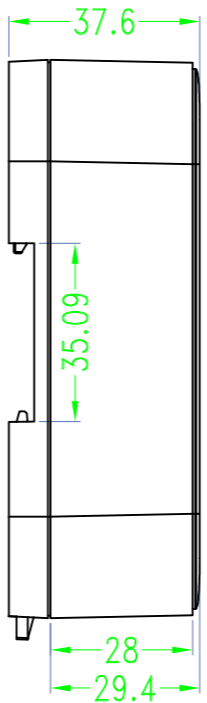

3 options for bottom

台式底 / Desk-top

导轨底 / Din rail type

墙挂底 / Wall-mount

Drawing	Auditing	Confirm	Product Name	Water proof Enclosure	Project View		A
			Product Type	BMD 60047-AA	Drawing Scale	1:1 (MM)	

BAHAR ENCLOSURE

Drawing	Auditing	Confirm	Product Name	Water proof Enclosure	Project View		A
			Product Type	BMD 60047-AC	Drawing Scale	1:1 (MM)	

BAHAR ENCLOSURE

Drawing	Auditing	Confirm	Product Name	Water proof Enclosure	Project View		A
			Product Type	BMD 60047-BA	Drawing Scale	1:1 (MM)	
			BAHAR ENCLOSURE				

Drawing	Auditing	Confirm	Product Name	Water proof Enclosure	Project View		A
			Product Type	BMD 60047-BB	Drawing Scale	1:1 (MM)	
			BAHAR ENCLOSURE				

Drawing	Auditing	Confirm	Product Name	Water proof Enclosure	Project View		A
			Product Type	BMD 60047-BC	Drawing Scale	1:1 (MM)	

BAHAR ENCLOSURE

Drawing	Auditing	Confirm	Product Name	Water proof Enclosure	Project View		A
			Product Type	BMD 60047-CA	Drawing Scale	1:1 (MM)	
			BAHAR ENCLOSURE				

Drawing	Auditing	Confirm	Product Name	Water proof Enclosure	Project View		A
			Product Type	BMD 60047-CB	Drawing Scale	1:1 (MM)	
			BAHAR ENCLOSURE				