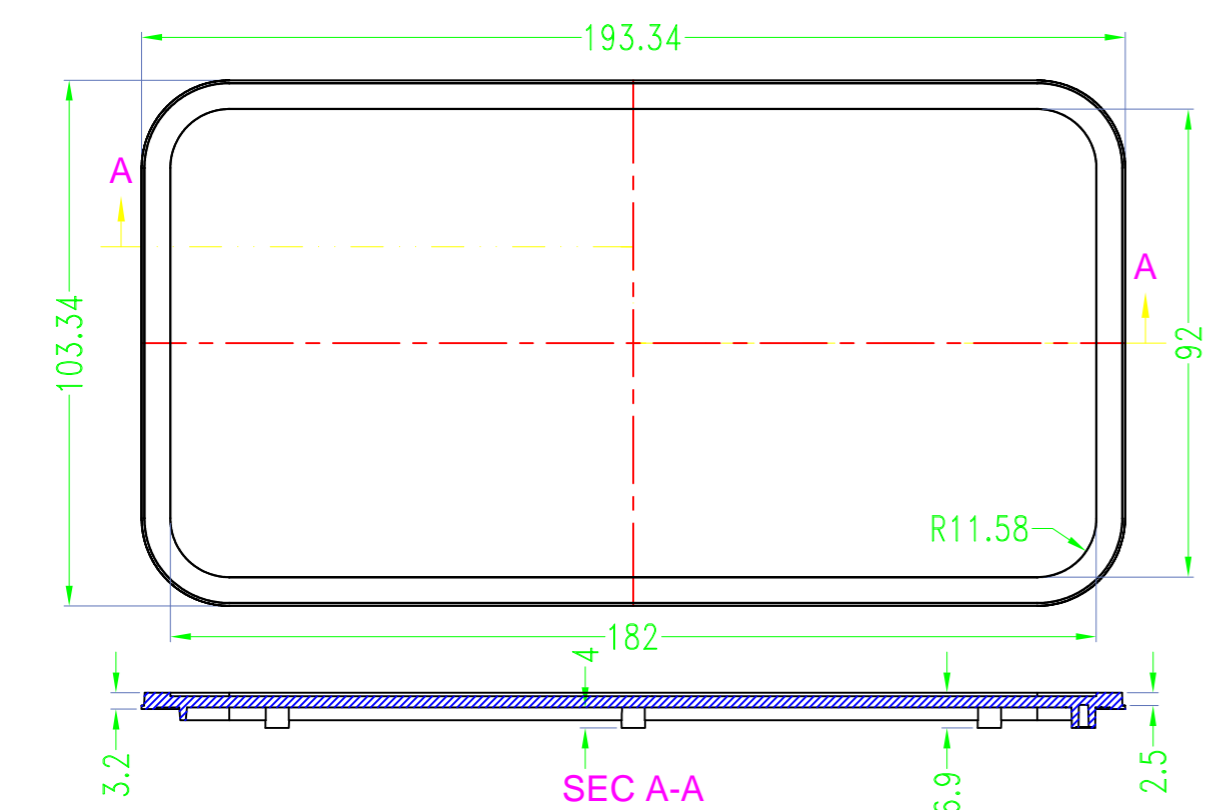

> 中框一共10种颜色

10 colors for middle part

> 上盖一共3种款式

3 options for lid

拉丝面 / Brushed texture

凹面 / Elevated edge

平面 / Flat

> 底盖一共3种款式

3 options for bottom

台式底 / Desk-top

导轨底 / Din rail type

墙挂底 / Wall-mount

Drawing	Auditing	Confirm	Product Name	Water proof Enclosure	Project View		A
			Product Type	BMD 60047-AA	Drawing Scale	1:1 (MM)	

BAHAR ENCLOSURE

Drawing	Auditing	Confirm	Product Name	Water proof Enclosure	Project View		A
			Product Type	BMD 60047-AC	Drawing Scale	1:1 (MM)	

BAHAR ENCLOSURE

Drawing	Auditing	Confirm	Product Name	Water proof Enclosure	Project View		A
			Product Type	BMD 60047-BA	Drawing Scale	1:1 (MM)	
			BAHAR ENCLOSURE				

Drawing	Auditing	Confirm	Product Name	Water proof Enclosure	Project View		A
			Product Type	BMD 60047-BB	Drawing Scale	1:1 (MM)	
			BAHAR ENCLOSURE				

Drawing	Auditing	Confirm	Product Name	Water proof Enclosure	Project View		A
			Product Type	BMD 60047-BC	Drawing Scale	1:1 (MM)	