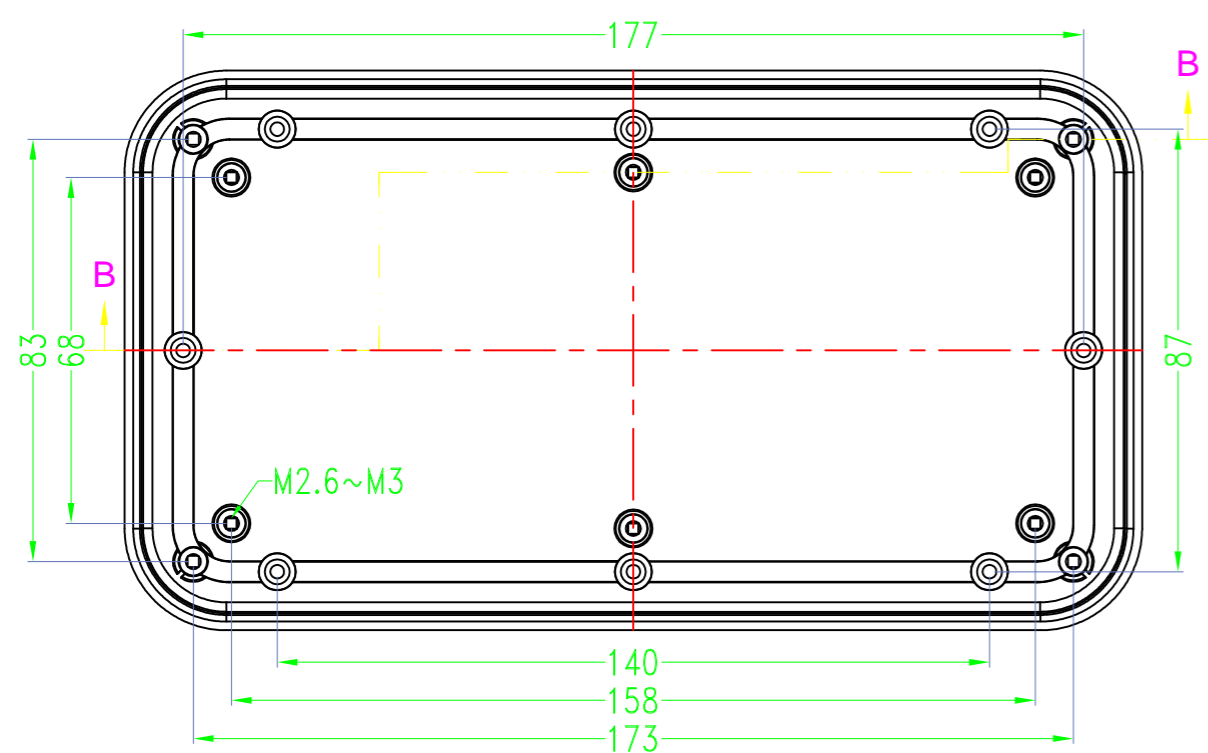

> 中框一共10种颜色

10 colors for middle part

> 上盖一共3种款式

3 options for lid

拉丝面 / Brushed texture

凹面 / Elevated edge

平面 / Flat

> 底盖一共3种款式

3 options for bottom

台式底 / Desk-top

导轨底 / Din rail type

墙挂底 / Wall-mount

Drawing	Auditing	Confirm	Product Name	Water proof Enclosure	Project View		A
			Product Type	BMD 60047-AA	Drawing Scale	1:1 (MM)	

BAHAR ENCLOSURE

Drawing	Auditing	Confirm	Product Name	Water proof Enclosure	Project View		A
			Product Type	BMD 60047-AC	Drawing Scale	1:1 (MM)	

BAHAR ENCLOSURE

Drawing	Auditing	Confirm	Product Name	Water proof Enclosure	Project View		A
			Product Type	BMD 60047-BA	Drawing Scale	1:1 (MM)	
			BAHAR ENCLOSURE				

Drawing	Auditing	Confirm	Product Name	Water proof Enclosure	Project View		A
			Product Type	BMD 60047-BB	Drawing Scale	1:1 (MM)	
			BAHAR ENCLOSURE				

Drawing	Auditing	Confirm	Product Name	Water proof Enclosure	Project View		A
			Product Type	BMD 60047-BC	Drawing Scale	1:1 (MM)	