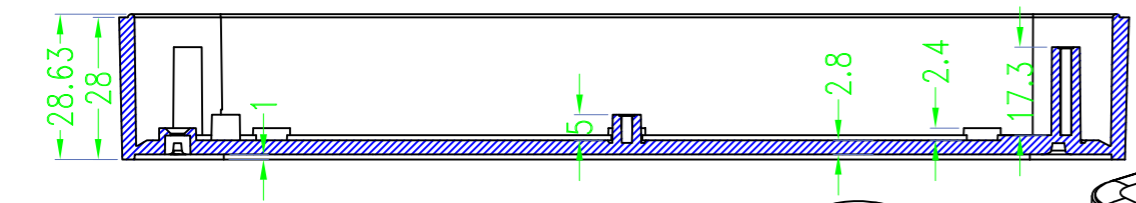

Drawing	Auditing	Confirm	Product Name	Water proof Enclosure	Project View		A
			Product Type	BMD 60047-CB	Drawing Scale	1:1 (MM)	
			BAHAR ENCLOSURE