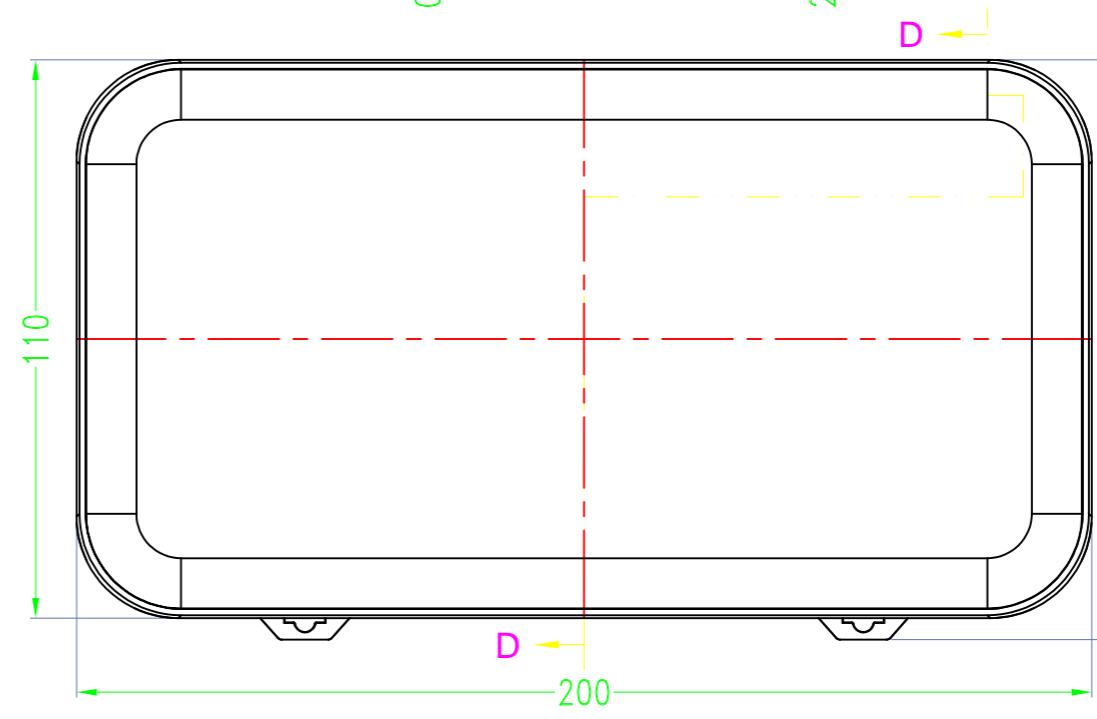

Drawing	Auditing	Confirm	Product Name	Water proof Enclosure	Project View		A
			Product Type	BMD 60047-CB	Drawing Scale	1:1 (MM)	
			BAHAR ENCLOSURE