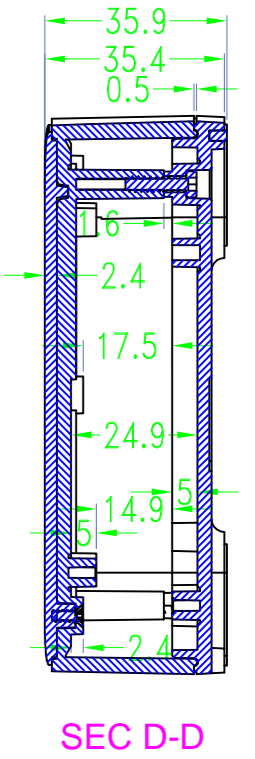

3 options for bottom

台式底 / Desk-top

导轨底 / Din rail type

墙挂底 / Wall-mount

Drawing	Auditing	Confirm	Product Name	Water proof Enclosure	Project View		A
			Product Type	BMD 60047-AA	Drawing Scale	1:1 (MM)	

BAHAR ENCLOSURE

Drawing	Auditing	Confirm	Product Name	Water proof Enclosure	Project View		A
			Product Type	BMD 60047-AC	Drawing Scale	1:1 (MM)	

BAHAR ENCLOSURE

Drawing	Auditing	Confirm	Product Name	Water proof Enclosure	Project View		A
			Product Type	BMD 60047-BA	Drawing Scale	1:1 (MM)	
			BAHAR ENCLOSURE				

Drawing	Auditing	Confirm	Product Name	Water proof Enclosure	Project View		A
			Product Type	BMD 60047-BB	Drawing Scale	1:1 (MM)	
			BAHAR ENCLOSURE				

Drawing	Auditing	Confirm	Product Name	Water proof Enclosure	Project View		A
			Product Type	BMD 60047-BC	Drawing Scale	1:1 (MM)	

BAHAR ENCLOSURE

Drawing	Auditing	Confirm	Product Name	Water proof Enclosure	Project View		A
			Product Type	BMD 60047-CA	Drawing Scale	1:1 (MM)	
			BAHAR ENCLOSURE				

Drawing	Auditing	Confirm	Product Name	Water proof Enclosure	Project View		A
			Product Type	BMD 60047-CB	Drawing Scale	1:1 (MM)	
			BAHAR ENCLOSURE				