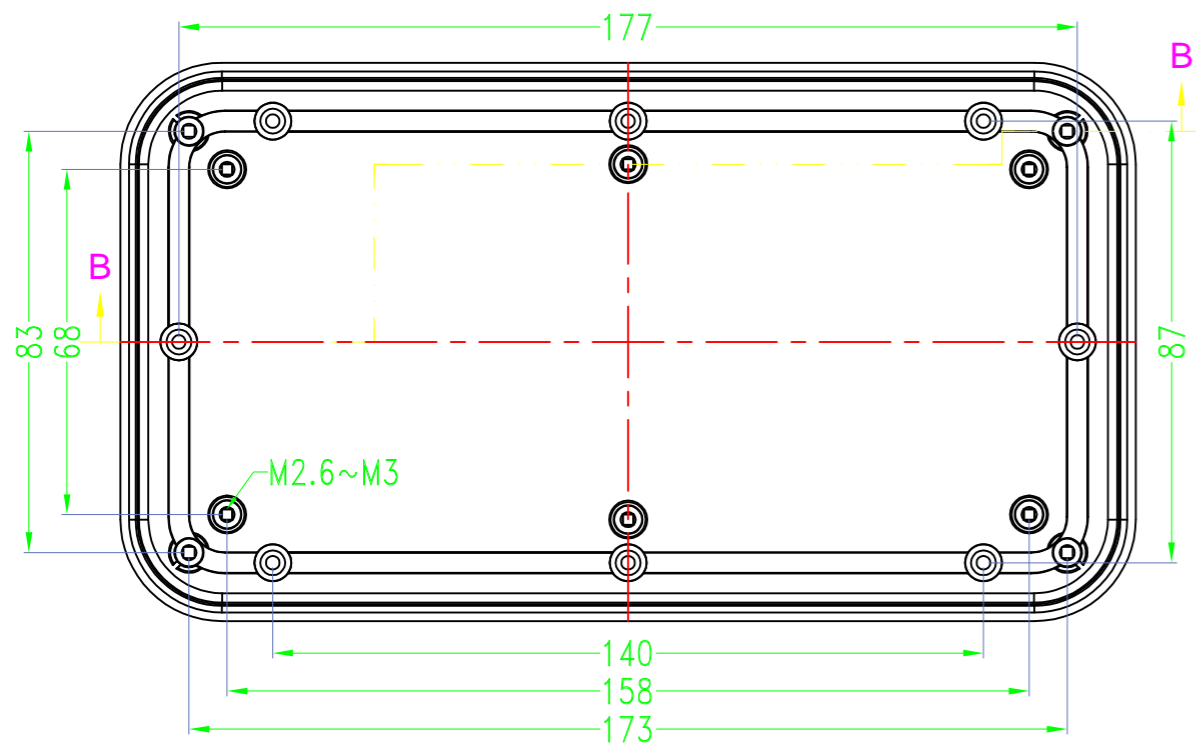

Drawing	Auditing	Confirm	Product Name	Water proof Enclosure	Project View		A
			Product Type	BMD 60047-CA	Drawing Scale	1:1 (MM)	
			BAHAR ENCLOSURE