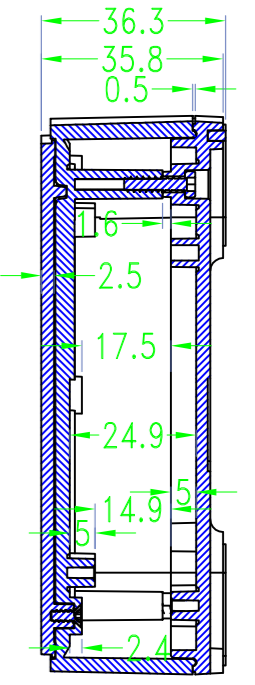

3 options for bottom

台式底 / Desk-top

导轨底 / Din rail type

墙挂底 / Wall-mount

Drawing	Auditing	Confirm	Product Name	Water proof Enclosure	Project View		A
			Product Type	BMD 60047-AA	Drawing Scale	1:1 (MM)	

BAHAR ENCLOSURE

Drawing	Auditing	Confirm	Product Name	Water proof Enclosure	Project View		A
			Product Type	BMD 60047-AC	Drawing Scale	1:1 (MM)	

BAHAR ENCLOSURE

Drawing	Auditing	Confirm	Product Name	Water proof Enclosure	Project View		A
			Product Type	BMD 60047-BA	Drawing Scale	1:1 (MM)	
			BAHAR ENCLOSURE				

Drawing	Auditing	Confirm	Product Name	Water proof Enclosure	Project View		A
			Product Type	BMD 60047-BB	Drawing Scale	1:1 (MM)	
			BAHAR ENCLOSURE				

Drawing	Auditing	Confirm	Product Name	Water proof Enclosure	Project View		A
			Product Type	BMD 60047-BC	Drawing Scale	1:1 (MM)	