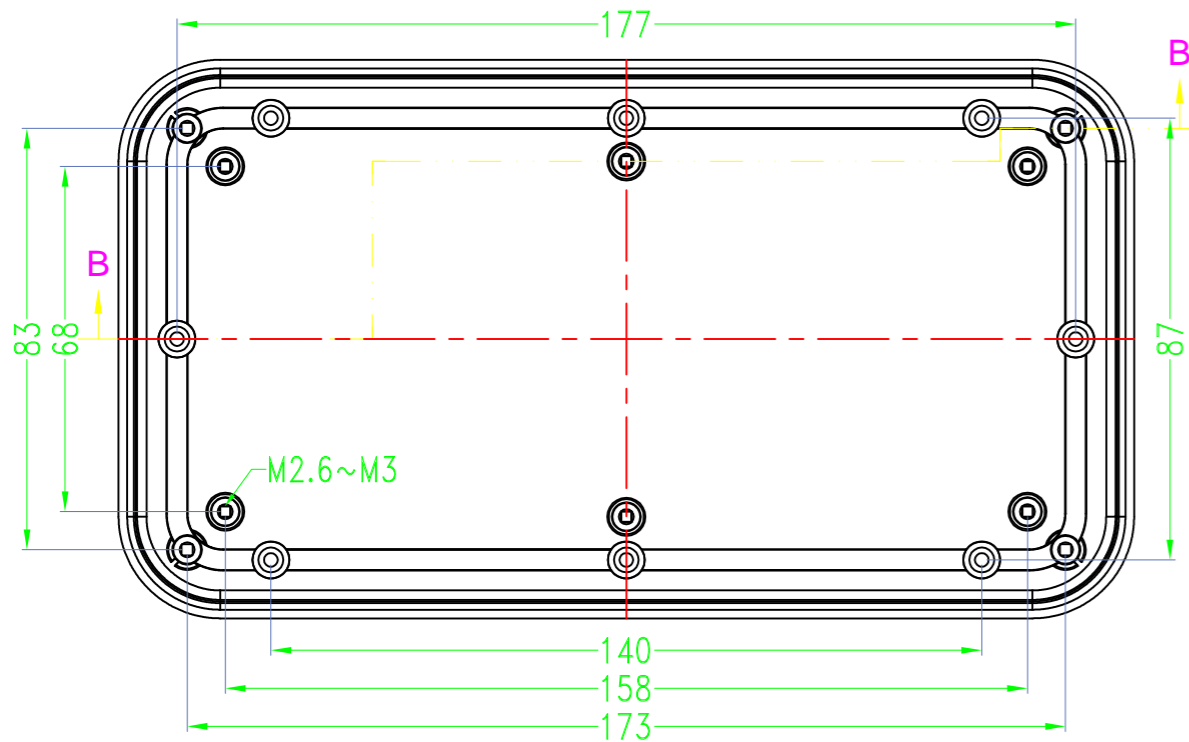

> 中框一共10种颜色

10 colors for middle part

> 上盖一共3种款式

3 options for lid

拉丝面 / Brushed texture

凹面 / Elevated edge

平面 / Flat

> 底盖一共3种款式

3 options for bottom

台式底 / Desk-top

导轨底 / Din rail type

墙挂底 / Wall-mount

Drawing	Auditing	Confirm	Product Name	Water proof Enclosure	Project View		A
			Product Type	BMD 60047-AA	Drawing Scale	1:1 (MM)	

BAHAR ENCLOSURE

Drawing	Auditing	Confirm	Product Name	Water proof Enclosure	Project View		A
			Product Type	BMD 60047-AC	Drawing Scale	1:1 (MM)	

BAHAR ENCLOSURE

Drawing	Auditing	Confirm	Product Name	Water proof Enclosure	Project View		A
			Product Type	BMD 60047-BA	Drawing Scale	1:1 (MM)	
			BAHAR ENCLOSURE				

Drawing	Auditing	Confirm	Product Name	Water proof Enclosure	Project View		A
			Product Type	BMD 60047-BB	Drawing Scale	1:1 (MM)	
			BAHAR ENCLOSURE				

Drawing	Auditing	Confirm	Product Name	Water proof Enclosure	Project View		A
			Product Type	BMD 60047-BC	Drawing Scale	1:1 (MM)	