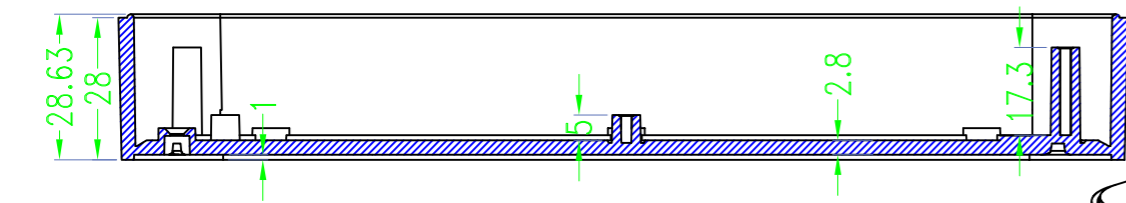

> 中框一共10种颜色

10 colors for middle part

> 上盖一共3种款式

3 options for lid

拉丝面 / Brushed texture

凹面 / Elevated edge

平面 / Flat

> 底盖一共3种款式

3 options for bottom

台式底 / Desk-top

导轨底 / Din rail type

墙挂底 / Wall-mount

Drawing	Auditing	Confirm	Product Name	Water proof Enclosure	Project View		A
			Product Type	BMD 60047-AA	Drawing Scale	1:1 (MM)	

BAHAR ENCLOSURE

Drawing	Auditing	Confirm	Product Name	Water proof Enclosure	Project View		A
			Product Type	BMD 60047-AC	Drawing Scale	1:1 (MM)	

BAHAR ENCLOSURE

Drawing	Auditing	Confirm	Product Name	Water proof Enclosure	Project View		A
			Product Type	BMD 60047-BA	Drawing Scale	1:1 (MM)	
			BAHAR ENCLOSURE				