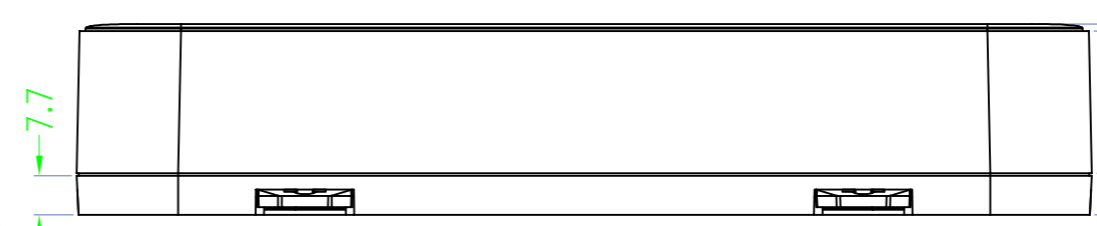

Drawing	Auditing	Confirm	Product Name	Water proof Enclosure	Project View		A
			Product Type	BMD 60047-CB	Drawing Scale	1:1 (MM)	
			BAHAR ENCLOSURE