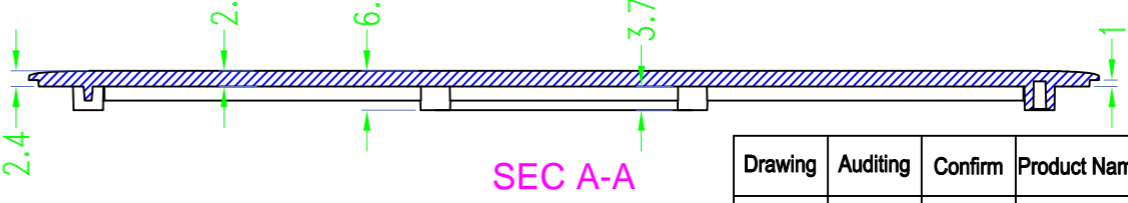

Drawing	Auditing	Confirm	Product Name	Water proof Enclosure	Project View		A
			Product Type	BMD 60046-CB	Drawing Scale	1:1 (MM)	

BAHAR ENCLOSURE