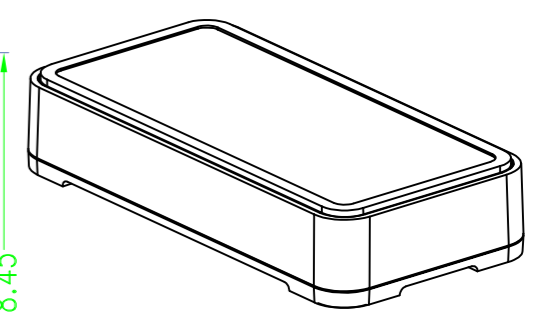

3 options for bottom

台式底 / Desk-top

导轨底 / Din rail type

墙挂底 / Wall-mount

SEC B-B

SEC A-A

Drawing	Auditing	Confirm	Product Name	Water proof Enclosure	Project View		A
			Product Type	BMD 60046-AA	Drawing Scale	1:1 (MM)	

BAHAR ENCLOSURE

Drawing	Auditing	Confirm	Product Name	Water proof Enclosure	Project View		A
			Product Type	BMD 60046-AB	Drawing Scale	1:1 (MM)	

BAHAR ENCLOSURE

Drawing	Auditing	Confirm	Product Name	Water proof Enclosure	Project View		A
			Product Type	BMD 60046-AC	Drawing Scale	1:1 (MM)	
			BAHAR ENCLOSURE				

Drawing	Auditing	Confirm	Product Name	Water proof Enclosure	Project View		A
			Product Type	BMD 60046-BA	Drawing Scale	1:1 (MM)	
			BAHAR ENCLOSURE				

Drawing	Auditing	Confirm	Product Name	Water proof Enclosure	Project View		A
			Product Type	BMD 60046-BB	Drawing Scale	1:1 (MM)	