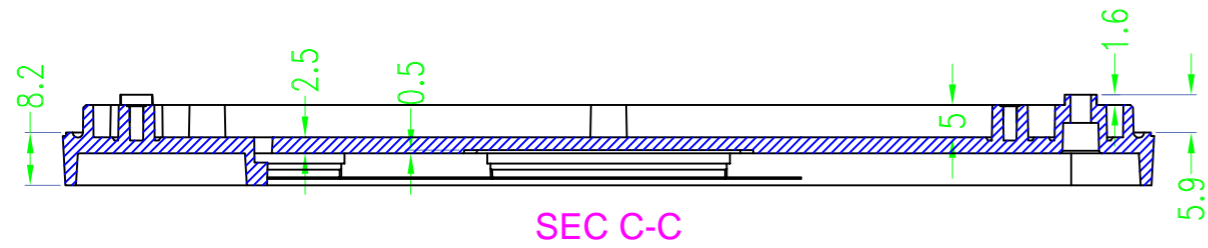

Drawing	Auditing	Confirm	Product Name	Water proof Enclosure	Project View		A
			Product Type	BMD 60046-BB	Drawing Scale	1:1 (MM)