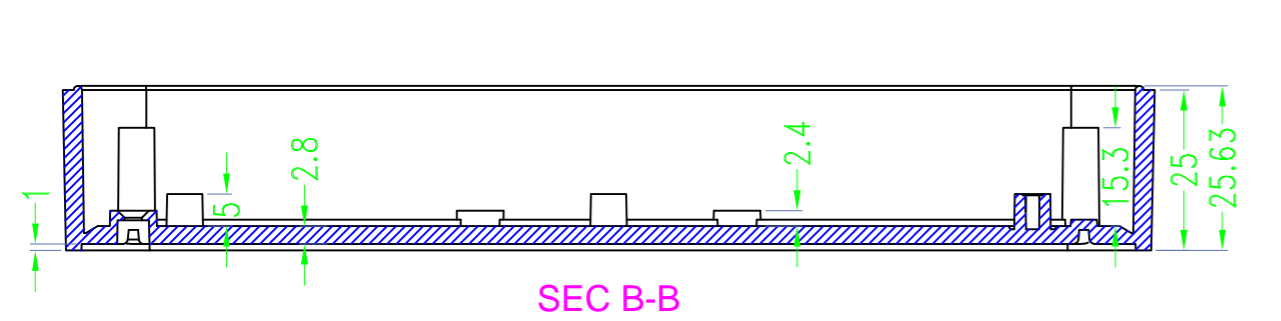

3 options for bottom

台式底 / Desk-top

导轨底 / Din rail type

墙挂底 / Wall-mount

SEC B-B

SEC A-A

Drawing	Auditing	Confirm	Product Name	Water proof Enclosure	Project View		A
			Product Type	BMD 60046-AA	Drawing Scale	1:1 (MM)	

BAHAR ENCLOSURE

Drawing	Auditing	Confirm	Product Name	Water proof Enclosure	Project View		A
			Product Type	BMD 60046-AB	Drawing Scale	1:1 (MM)	

BAHAR ENCLOSURE

Drawing	Auditing	Confirm	Product Name	Water proof Enclosure	Project View		A
			Product Type	BMD 60046-AC	Drawing Scale	1:1 (MM)	
			BAHAR ENCLOSURE				

Drawing	Auditing	Confirm	Product Name	Water proof Enclosure	Project View		A
			Product Type	BMD 60046-BA	Drawing Scale	1:1 (MM)	
			BAHAR ENCLOSURE				

Drawing	Auditing	Confirm	Product Name	Water proof Enclosure	Project View		A
			Product Type	BMD 60046-BB	Drawing Scale	1:1 (MM)	

BMD 600

Color

Bottom Style

Lid Style

Serial number

Serial number

BMD 600 **45** - [] - [] - []
150X75mm

BMD 600 **46** - [] - [] - []
170X85mm