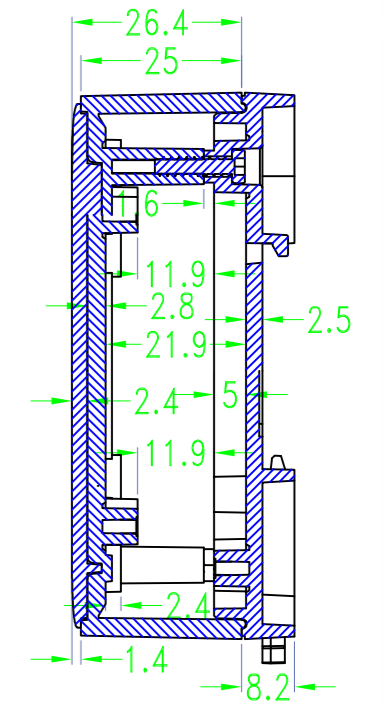

Drawing	Auditing	Confirm	Product Name	Water proof Enclosure	Project View		A
			Product Type	BMD 60046-BC	Drawing Scale	1:1 (MM)	

BAHAR ENCLOSURE

Drawing	Auditing	Confirm	Product Name	Water proof Enclosure	Project View		A
			Product Type	BMD 60046-CA	Drawing Scale	1:1 (MM)	

BAHAR ENCLOSURE

Drawing	Auditing	Confirm	Product Name	Water proof Enclosure	Project View		A
			Product Type	BMD 60046-CB	Drawing Scale	1:1 (MM)	

BAHAR ENCLOSURE

SEC A-A

SEC C-C

SEC D-D

SEC B-B

Drawing	Auditing	Confirm	Product Name	Water proof Enclosure	Project View		A
			Product Type	BMD 60046-CC	Drawing Scale	1:1 (MM)	
			BAHAR ENCLOSURE				

BMD 600

Color

Bottom Style

Lid Style

Serial number

Serial number

BMD 600 **45** - [] - [] - []
150X75mm

BMD 600 **46** - [] - [] - []
170X85mm

BMD 600 **47** - [] - [] - []
200X110mm

BMD 600 **49** - [] - [] - []
85X85mm

BMD 600 **51** - [] - [] - []
98X98mm

BMD 600 **53** - [] - [] - []
120X120mm

BMD 600 **54** - [] - [] - []
150X150mm

Lid Style