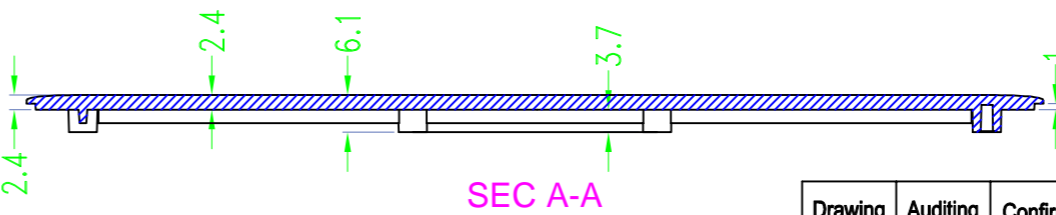

Drawing	Auditing	Confirm	Product Name	Water proof Enclosure	Project View		A
			Product Type	BMD 60046-BA	Drawing Scale	1:1 (MM)	
			BAHAR ENCLOSURE				

Drawing	Auditing	Confirm	Product Name	Water proof Enclosure	Project View		A
			Product Type	BMD 60046-BB	Drawing Scale	1:1 (MM)	

Drawing	Auditing	Confirm	Product Name	Water proof Enclosure	Project View		A
			Product Type	BMD 60046-BC	Drawing Scale	1:1 (MM)	

BAHAR ENCLOSURE

Drawing	Auditing	Confirm	Product Name	Water proof Enclosure	Project View		A
			Product Type	BMD 60046-CA	Drawing Scale	1:1 (MM)	