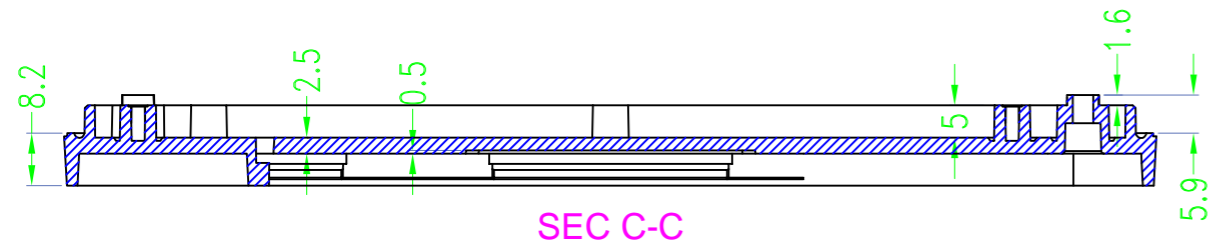

Drawing	Auditing	Confirm	Product Name	Water proof Enclosure	Project View		A
			Product Type	BMD 60046-AB	Drawing Scale	1:1 (MM)	

BAHAR ENCLOSURE