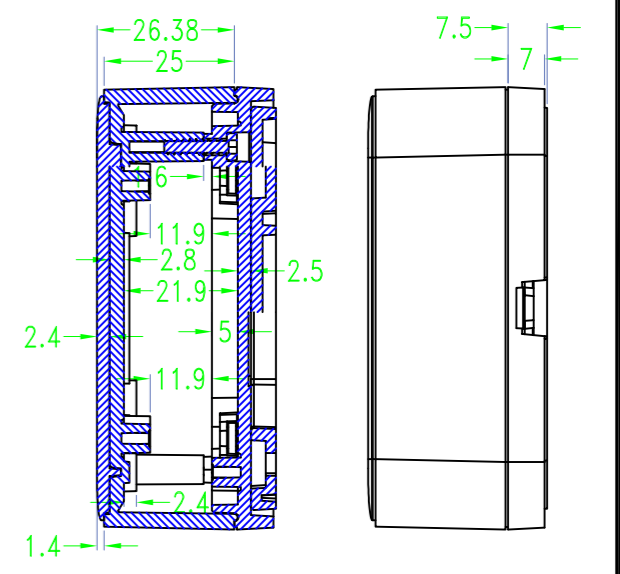

Drawing	Auditing	Confirm	Product Name	Water proof Enclosure	Project View		A
			Product Type	BMD 60046-BC	Drawing Scale	1:1 (MM)	

BAHAR ENCLOSURE

Drawing	Auditing	Confirm	Product Name	Water proof Enclosure	Project View		A
			Product Type	BMD 60046-CA	Drawing Scale	1:1 (MM)	

BAHAR ENCLOSURE

Drawing	Auditing	Confirm	Product Name	Water proof Enclosure	Project View		A
			Product Type	BMD 60046-CB	Drawing Scale	1:1 (MM)	

BAHAR ENCLOSURE

SEC A-A

SEC C-C

SEC D-D

SEC B-B

Drawing	Auditing	Confirm	Product Name	Water proof Enclosure	Project View		A
			Product Type	BMD 60046-CC	Drawing Scale	1:1 (MM)	
			BAHAR ENCLOSURE				

BMD 600

Color

Bottom Style

Lid Style

Serial number

Serial number

BMD 600 **45** - [] - [] - []
150X75mm

BMD 600 **46** - [] - [] - []
170X85mm

BMD 600 **47** - [] - [] - []
200X110mm

BMD 600 **49** - [] - [] - []
85X85mm

BMD 600 **51** - [] - [] - []
98X98mm

BMD 600 **53** - [] - [] - []
120X120mm

BMD 600 **54** - [] - [] - []
150X150mm

Lid Style