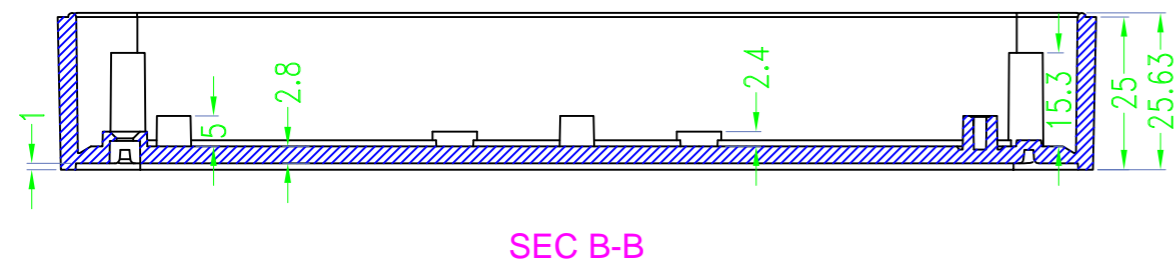

Drawing	Auditing	Confirm	Product Name	Water proof Enclosure	Project View		A
			Product Type	BMD 60046-BA	Drawing Scale	1:1 (MM)	
			BAHAR ENCLOSURE				

Drawing	Auditing	Confirm	Product Name	Water proof Enclosure	Project View		A
			Product Type	BMD 60046-BB	Drawing Scale	1:1 (MM)	

Drawing	Auditing	Confirm	Product Name	Water proof Enclosure	Project View		A
			Product Type	BMD 60046-BC	Drawing Scale	1:1 (MM)	

BAHAR ENCLOSURE

Drawing	Auditing	Confirm	Product Name	Water proof Enclosure	Project View		A
			Product Type	BMD 60046-CA	Drawing Scale	1:1 (MM)	