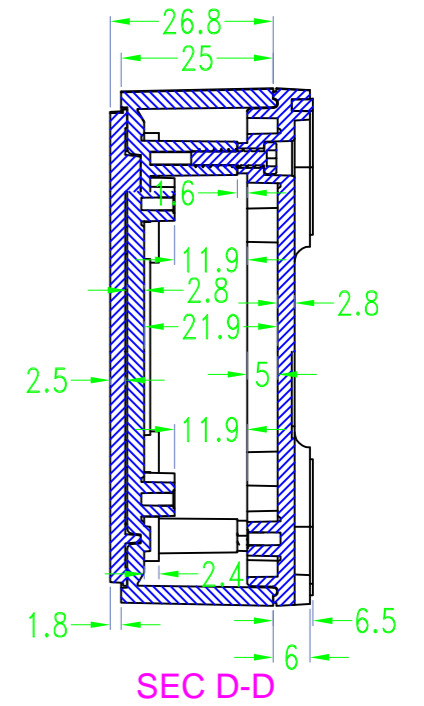

3 options for bottom

台式底 / Desk-top

导轨底 / Din rail type

墙挂底 / Wall-mount

SEC B-B

SEC A-A

Drawing	Auditing	Confirm	Product Name	Water proof Enclosure	Project View		A
			Product Type	BMD 60046-AA	Drawing Scale	1:1 (MM)	

BAHAR ENCLOSURE

Drawing	Auditing	Confirm	Product Name	Water proof Enclosure	Project View		A
			Product Type	BMD 60046-AB	Drawing Scale	1:1 (MM)	

BAHAR ENCLOSURE

Drawing	Auditing	Confirm	Product Name	Water proof Enclosure	Project View		A
			Product Type	BMD 60046-AC	Drawing Scale	1:1 (MM)	
			BAHAR ENCLOSURE				

BMD 600

Color

Bottom Style

Lid Style

Serial number

Serial number

BMD 600 **45** - [] - [] - []
150X75mm

BMD 600 **46** - [] - [] - []
170X85mm

BMD 600 **47** - [] - [] - []
200X110mm

BMD 600 **49** - [] - [] - []
85X85mm

BMD 600 **51** - [] - [] - []
98X98mm

BMD 600 **53** - [] - [] - []
120X120mm

BMD 600 **54** - [] - [] - []
150X150mm

Lid Style