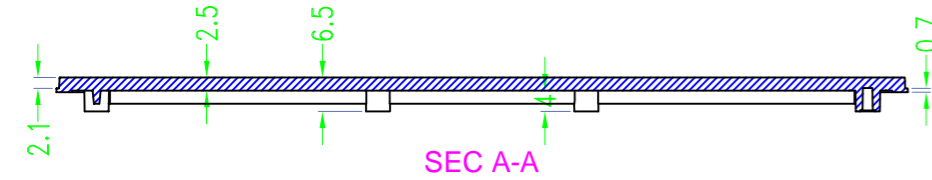

3 options for bottom

台式底 / Desk-top

导轨底 / Din rail type

墙挂底 / Wall-mount

SEC B-B

SEC A-A

Drawing	Auditing	Confirm	Product Name	Water proof Enclosure	Project View		A
			Product Type	BMD 60046-AA	Drawing Scale	1:1 (MM)	

BAHAR ENCLOSURE

Drawing	Auditing	Confirm	Product Name	Water proof Enclosure	Project View		A
			Product Type	BMD 60046-AB	Drawing Scale	1:1 (MM)	

BAHAR ENCLOSURE

Drawing	Auditing	Confirm	Product Name	Water proof Enclosure	Project View		A
			Product Type	BMD 60046-AC	Drawing Scale	1:1 (MM)	
			BAHAR ENCLOSURE				