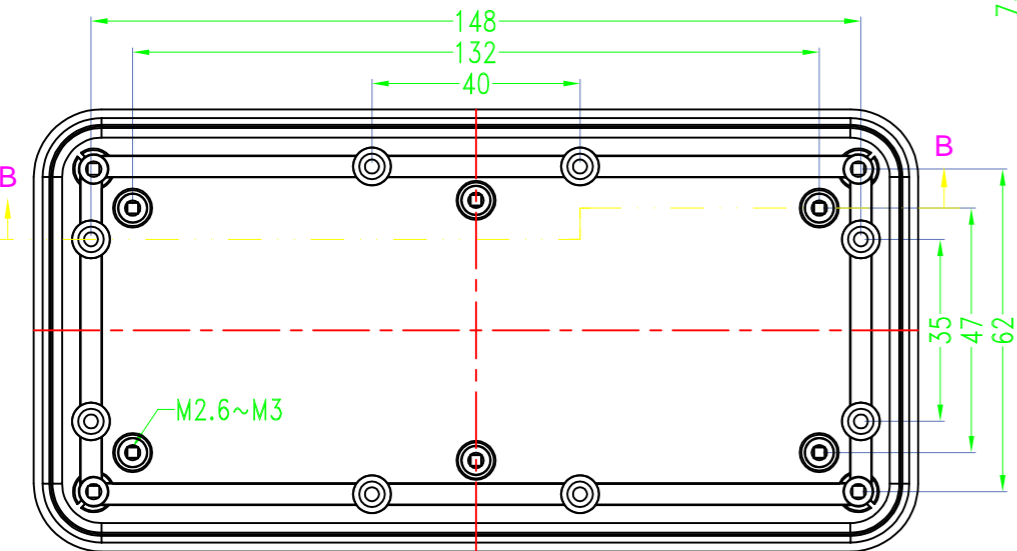

Drawing	Auditing	Confirm	Product Name	Water proof Enclosure	Project View		A
			Product Type	BMD 60046-BC	Drawing Scale	1:1 (MM)	

BAHAR ENCLOSURE