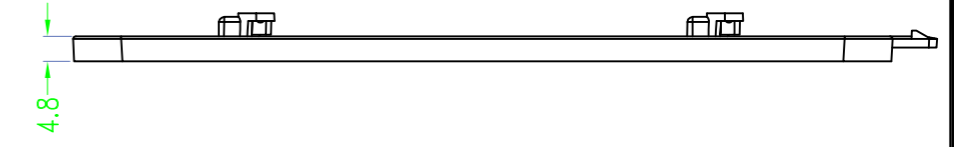

BAHAR ENCLOSURE

Drawing	Auditing	Confirm	Product Name	Water proof Enclosure	Project View		A
			Product Type	BMD 60046-CB	Drawing Scale	1:1 (MM)	

BAHAR ENCLOSURE

SEC A-A

SEC C-C

SEC D-D

SEC B-B

Drawing	Auditing	Confirm	Product Name	Water proof Enclosure	Project View		A
			Product Type	BMD 60046-CC	Drawing Scale	1:1 (MM)	
			BAHAR ENCLOSURE				

BMD 600

Color

Bottom Style

Lid Style

Serial number

Serial number

BMD 600 **45** - [] - [] - []
150X75mm

BMD 600 **46** - [] - [] - []
170X85mm