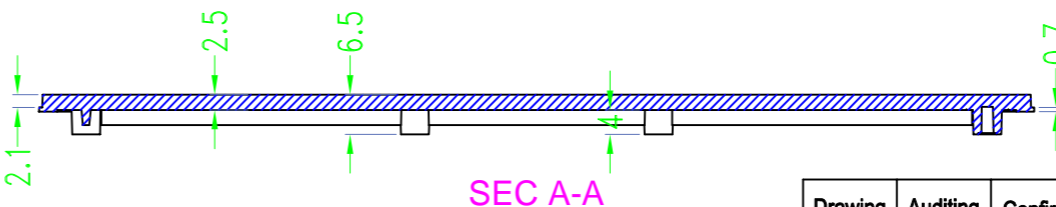

3 options for bottom

台式底 / Desk-top

导轨底 / Din rail type

墙挂底 / Wall-mount

SEC B-B

SEC A-A

Drawing	Auditing	Confirm	Product Name	Water proof Enclosure	Project View		A
			Product Type	BMD 60046-AA	Drawing Scale	1:1 (MM)	

BAHAR ENCLOSURE

Drawing	Auditing	Confirm	Product Name	Water proof Enclosure	Project View		A
			Product Type	BMD 60046-AB	Drawing Scale	1:1 (MM)	

BAHAR ENCLOSURE

Drawing	Auditing	Confirm	Product Name	Water proof Enclosure	Project View		A
			Product Type	BMD 60046-AC	Drawing Scale	1:1 (MM)	
			BAHAR ENCLOSURE				