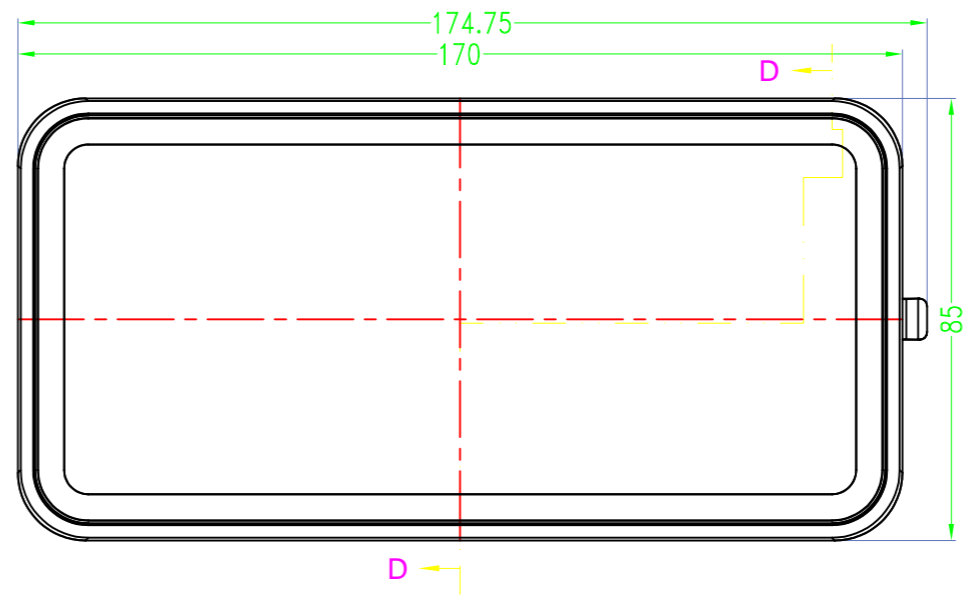

3 options for bottom

台式底 / Desk-top

导轨底 / Din rail type

墙挂底 / Wall-mount

SEC B-B

SEC A-A

Drawing	Auditing	Confirm	Product Name	Water proof Enclosure	Project View		A
			Product Type	BMD 60046-AA	Drawing Scale	1:1 (MM)	

BAHAR ENCLOSURE

Drawing	Auditing	Confirm	Product Name	Water proof Enclosure	Project View		A
			Product Type	BMD 60046-AB	Drawing Scale	1:1 (MM)	

BAHAR ENCLOSURE

Drawing	Auditing	Confirm	Product Name	Water proof Enclosure	Project View		A
			Product Type	BMD 60046-AC	Drawing Scale	1:1 (MM)	
			BAHAR ENCLOSURE				

Drawing	Auditing	Confirm	Product Name	Water proof Enclosure	Project View		A
			Product Type	BMD 60046-BA	Drawing Scale	1:1 (MM)	
			BAHAR ENCLOSURE				

Drawing	Auditing	Confirm	Product Name	Water proof Enclosure	Project View		A
			Product Type	BMD 60046-BB	Drawing Scale	1:1 (MM)	

BMD 600

Color

Bottom Style

Lid Style

Serial number

Serial number

BMD 600 **45** - [] - [] - []
150X75mm

BMD 600 **46** - [] - [] - []
170X85mm