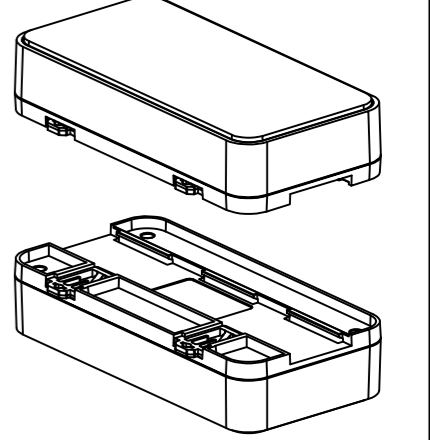

3 options for bottom

台式底 / Desk-top

导轨底 / Din rail type

墙挂底 / Wall-mount

SEC B-B

SEC A-A

Drawing	Auditing	Confirm	Product Name	Water proof Enclosure	Project View		A
			Product Type	BMD 60046-AA	Drawing Scale	1:1 (MM)	

BAHAR ENCLOSURE

Drawing	Auditing	Confirm	Product Name	Water proof Enclosure	Project View		A
			Product Type	BMD 60046-AB	Drawing Scale	1:1 (MM)	

BAHAR ENCLOSURE

Drawing	Auditing	Confirm	Product Name	Water proof Enclosure	Project View		A
			Product Type	BMD 60046-AC	Drawing Scale	1:1 (MM)	
			BAHAR ENCLOSURE				