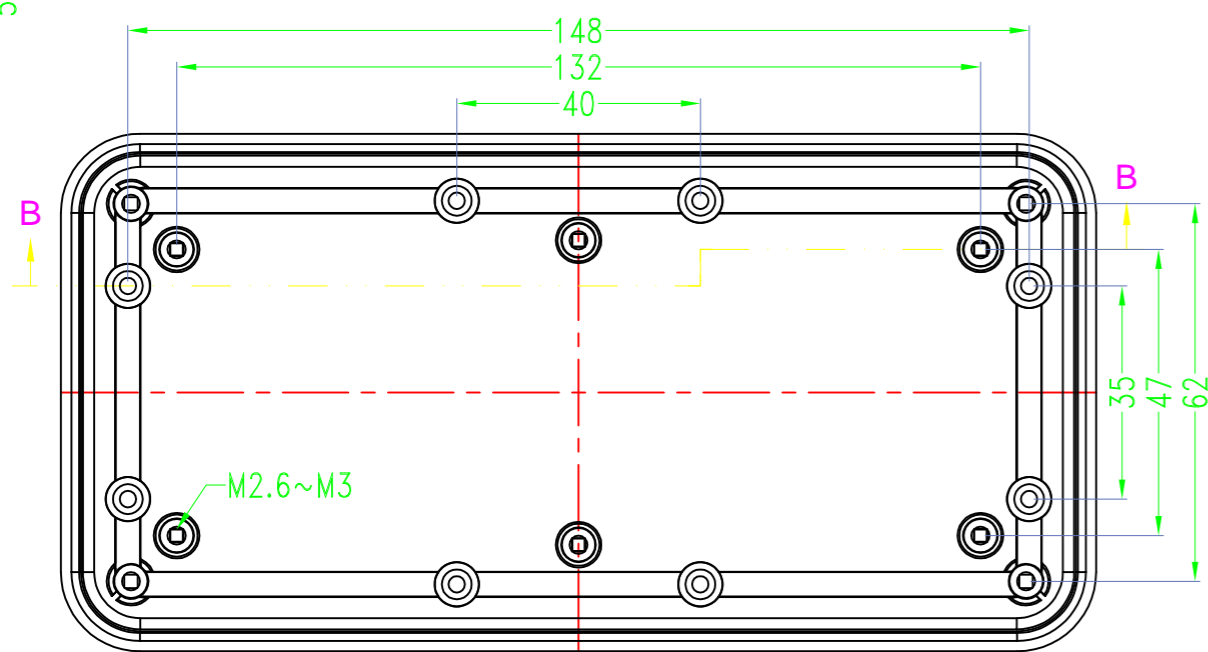

3 options for bottom

台式底 / Desk-top

导轨底 / Din rail type

墙挂底 / Wall-mount

SEC B-B

SEC A-A

Drawing	Auditing	Confirm	Product Name	Water proof Enclosure	Project View		A
			Product Type	BMD 60046-AA	Drawing Scale	1:1 (MM)	

BAHAR ENCLOSURE

Drawing	Auditing	Confirm	Product Name	Water proof Enclosure	Project View		A
			Product Type	BMD 60046-AB	Drawing Scale	1:1 (MM)	

BAHAR ENCLOSURE

Drawing	Auditing	Confirm	Product Name	Water proof Enclosure	Project View		A
			Product Type	BMD 60046-AC	Drawing Scale	1:1 (MM)	
			BAHAR ENCLOSURE				

BMD 600

Color

Bottom Style

Lid Style

Serial number

Serial number

BMD 600 **45** - [] - [] - []
150X75mm

BMD 600 **46** - [] - [] - []
170X85mm

BMD 600 **47** - [] - [] - []
200X110mm

BMD 600 **49** - [] - [] - []
85X85mm

BMD 600 **51** - [] - [] - []
98X98mm

BMD 600 **53** - [] - [] - []
120X120mm

BMD 600 **54** - [] - [] - []
150X150mm

Lid Style