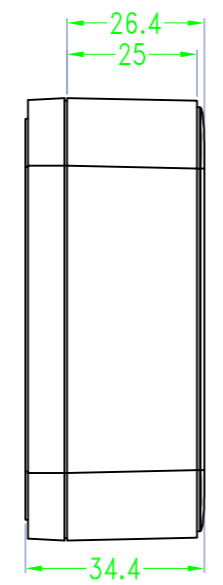

Drawing	Auditing	Confirm	Product Name	Water proof Enclosure	Project View		A
			Product Type	BMD 60046-BC	Drawing Scale	1:1 (MM)	

BAHAR ENCLOSURE

Drawing	Auditing	Confirm	Product Name	Water proof Enclosure	Project View		A
			Product Type	BMD 60046-CA	Drawing Scale	1:1 (MM)	

BAHAR ENCLOSURE

Drawing	Auditing	Confirm	Product Name	Water proof Enclosure	Project View		A
			Product Type	BMD 60046-CB	Drawing Scale	1:1 (MM)	

BAHAR ENCLOSURE

SEC A-A

SEC C-C

SEC D-D

SEC B-B

Drawing	Auditing	Confirm	Product Name	Water proof Enclosure	Project View		A
			Product Type	BMD 60046-CC	Drawing Scale	1:1 (MM)	
			BAHAR ENCLOSURE				

BMD 600

Color

Bottom Style

Lid Style

Serial number

Serial number

BMD 600 **45** - [] - [] - []
150X75mm

BMD 600 **46** - [] - [] - []
170X85mm

BMD 600 **47** - [] - [] - []
200X110mm

BMD 600 **49** - [] - [] - []
85X85mm

BMD 600 **51** - [] - [] - []
98X98mm

BMD 600 **53** - [] - [] - []
120X120mm

BMD 600 **54** - [] - [] - []
150X150mm

Lid Style