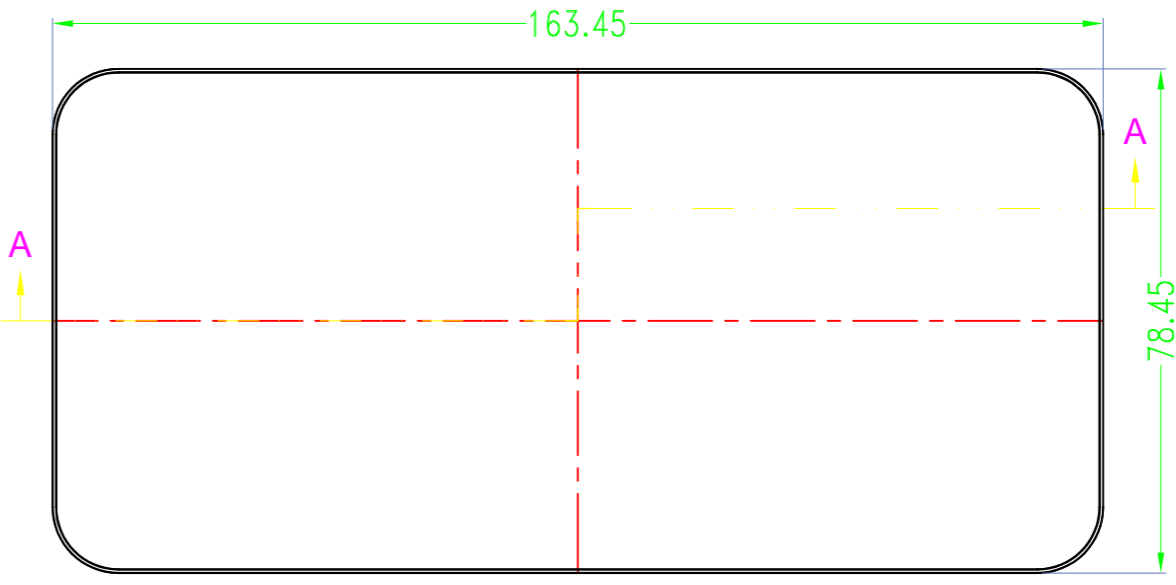

Drawing	Auditing	Confirm	Product Name	Water proof Enclosure	Project View		A
			Product Type	BMD 60046-AB	Drawing Scale	1:1 (MM)	

BAHAR ENCLOSURE