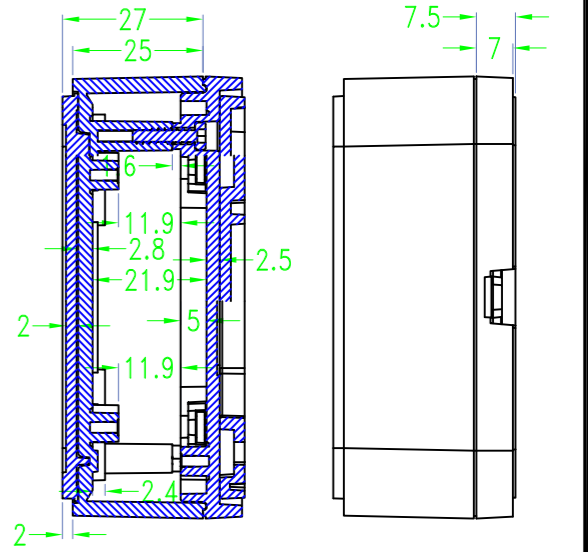

3 options for bottom

台式底 / Desk-top

导轨底 / Din rail type

墙挂底 / Wall-mount

SEC B-B

SEC A-A

Drawing	Auditing	Confirm	Product Name	Water proof Enclosure	Project View		A
			Product Type	BMD 60046-AA	Drawing Scale	1:1 (MM)	

BAHAR ENCLOSURE

Drawing	Auditing	Confirm	Product Name	Water proof Enclosure	Project View		A
			Product Type	BMD 60046-AB	Drawing Scale	1:1 (MM)	

BAHAR ENCLOSURE

Drawing	Auditing	Confirm	Product Name	Water proof Enclosure	Project View		A
			Product Type	BMD 60046-AC	Drawing Scale	1:1 (MM)	
			BAHAR ENCLOSURE				

Drawing	Auditing	Confirm	Product Name	Water proof Enclosure	Project View		A
			Product Type	BMD 60046-BA	Drawing Scale	1:1 (MM)	
			BAHAR ENCLOSURE				

Drawing	Auditing	Confirm	Product Name	Water proof Enclosure	Project View		A
			Product Type	BMD 60046-BB	Drawing Scale	1:1 (MM)	

BMD 600

Color

Bottom Style

Lid Style

Serial number

Serial number

BMD 600 **45** - [] - [] - []
150X75mm

BMD 600 **46** - [] - [] - []
170X85mm