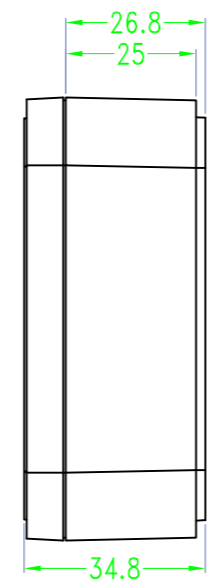

3 options for bottom

台式底 / Desk-top

导轨底 / Din rail type

墙挂底 / Wall-mount

SEC B-B

SEC A-A

Drawing	Auditing	Confirm	Product Name	Water proof Enclosure	Project View		A
			Product Type	BMD 60046-AA	Drawing Scale	1:1 (MM)	

BAHAR ENCLOSURE

Drawing	Auditing	Confirm	Product Name	Water proof Enclosure	Project View		A
			Product Type	BMD 60046-AB	Drawing Scale	1:1 (MM)	

BAHAR ENCLOSURE

Drawing	Auditing	Confirm	Product Name	Water proof Enclosure	Project View		A
			Product Type	BMD 60046-AC	Drawing Scale	1:1 (MM)	
			BAHAR ENCLOSURE				

BMD 600

Color

Bottom Style

Lid Style

Serial number

Serial number

BMD 600 **45** - [] - [] - []
150X75mm

BMD 600 **46** - [] - [] - []
170X85mm

BMD 600 **47** - [] - [] - []
200X110mm

BMD 600 **49** - [] - [] - []
85X85mm

BMD 600 **51** - [] - [] - []
98X98mm

BMD 600 **53** - [] - [] - []
120X120mm

BMD 600 **54** - [] - [] - []
150X150mm

Lid Style