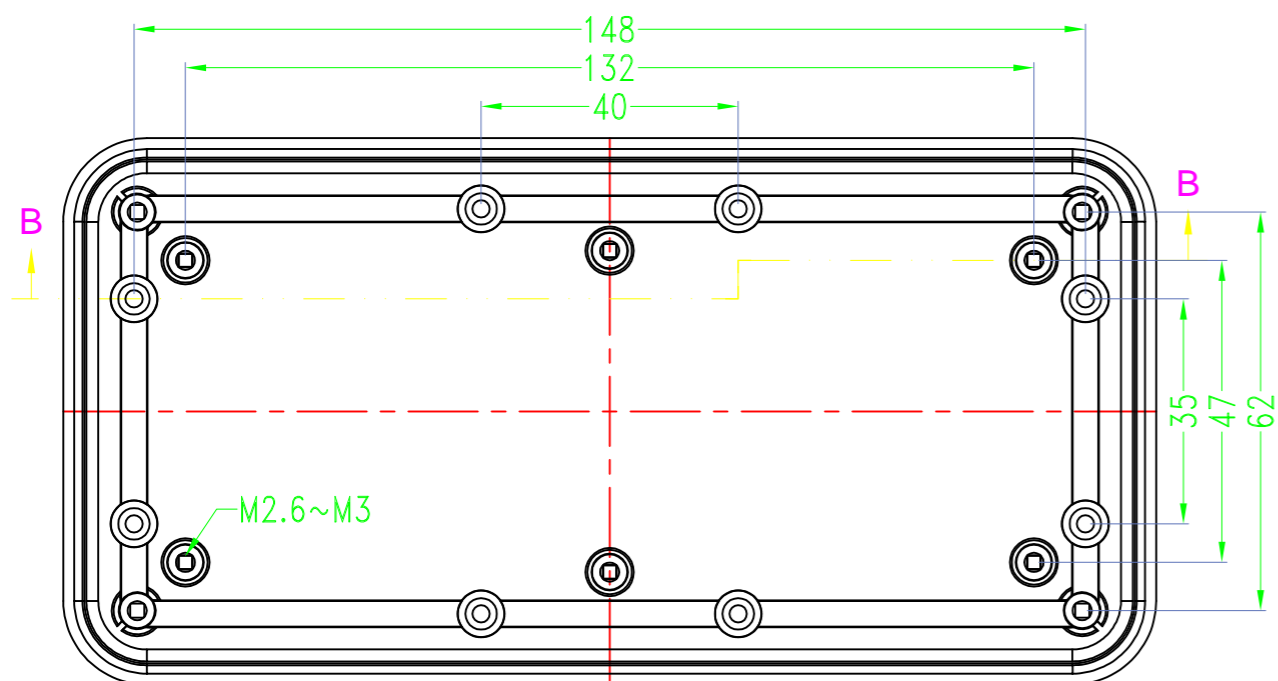

Drawing	Auditing	Confirm	Product Name	Water proof Enclosure	Project View		A
			Product Type	BMD 60046-CB	Drawing Scale	1:1 (MM)	

BAHAR ENCLOSURE