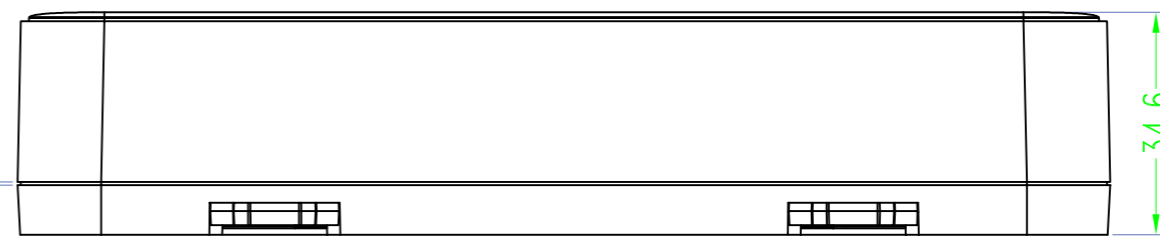

Drawing	Auditing	Confirm	Product Name	Water proof Enclosure	Project View		A
			Product Type	BMD 60046-CB	Drawing Scale	1:1 (MM)	

BAHAR ENCLOSURE