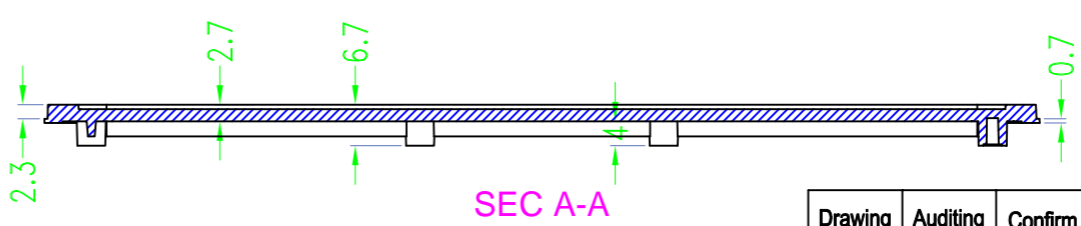

3 options for bottom

台式底 / Desk-top

导轨底 / Din rail type

墙挂底 / Wall-mount

SEC B-B

SEC A-A

Drawing	Auditing	Confirm	Product Name	Water proof Enclosure	Project View		A
			Product Type	BMD 60046-AA	Drawing Scale	1:1 (MM)	

BAHAR ENCLOSURE

Drawing	Auditing	Confirm	Product Name	Water proof Enclosure	Project View		A
			Product Type	BMD 60046-AB	Drawing Scale	1:1 (MM)	

BAHAR ENCLOSURE

Drawing	Auditing	Confirm	Product Name	Water proof Enclosure	Project View		A
			Product Type	BMD 60046-AC	Drawing Scale	1:1 (MM)	
			BAHAR ENCLOSURE				