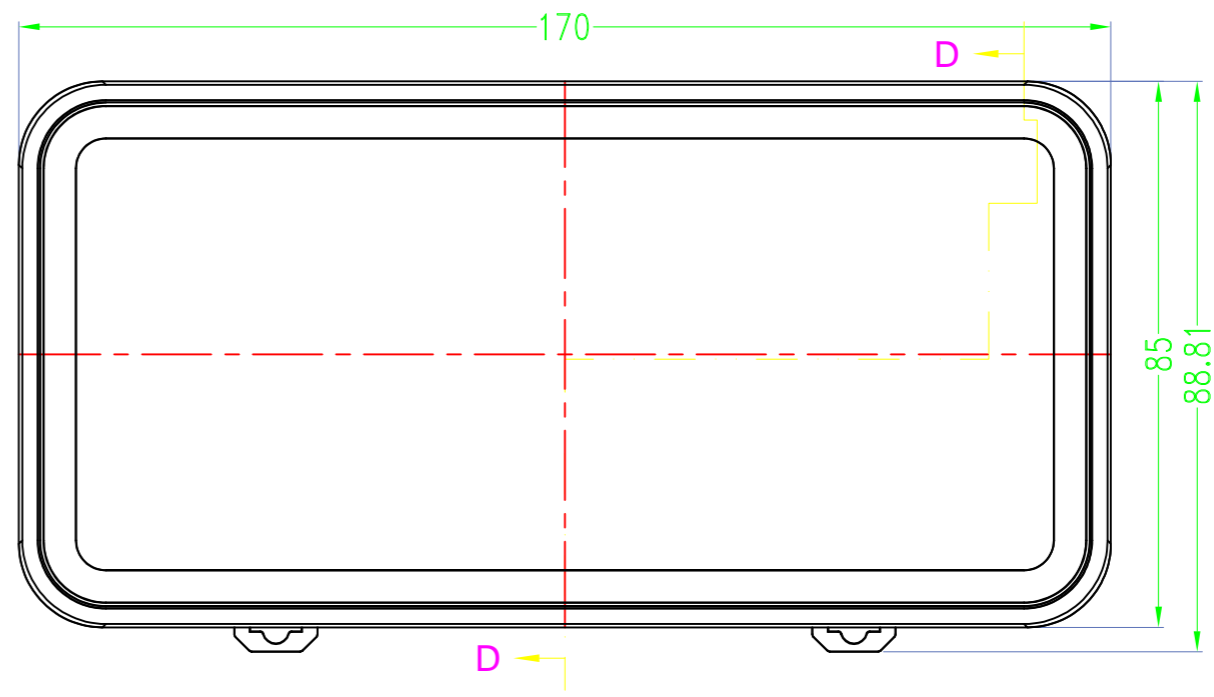

Drawing	Auditing	Confirm	Product Name	Water proof Enclosure	Project View		A
			Product Type	BMD 60046-BB	Drawing Scale	1:1 (MM)