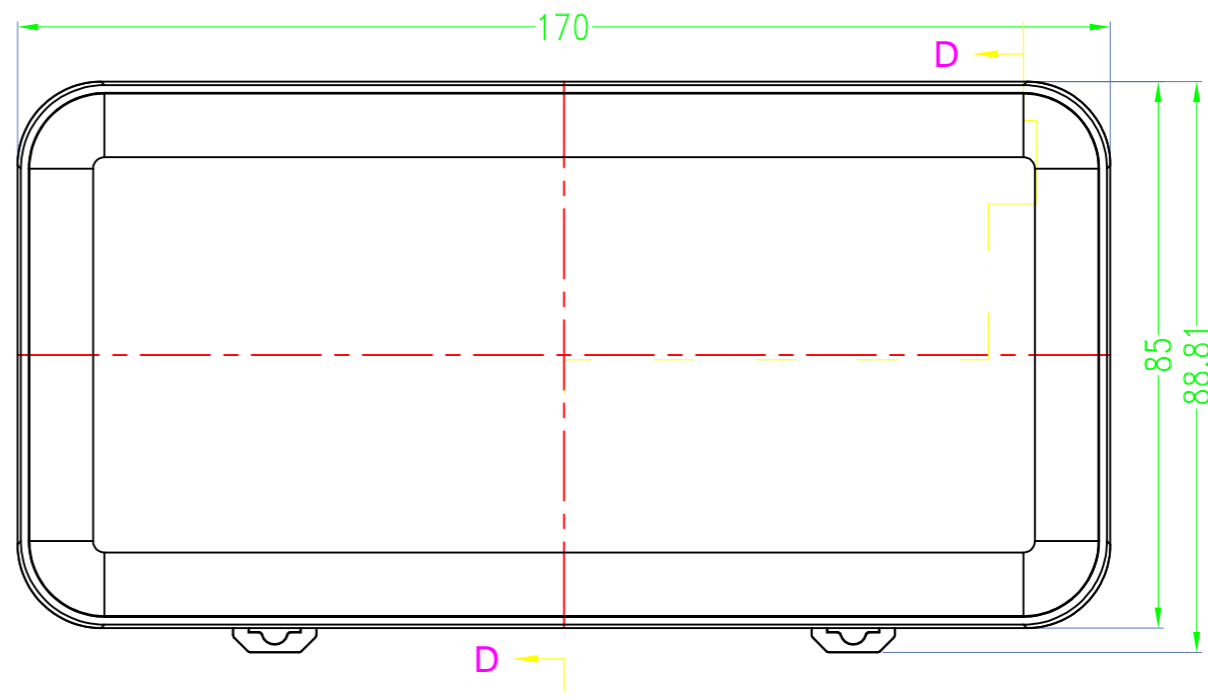

Drawing	Auditing	Confirm	Product Name	Water proof Enclosure	Project View		A
			Product Type	BMD 60046-CB	Drawing Scale	1:1 (MM)	

BAHAR ENCLOSURE