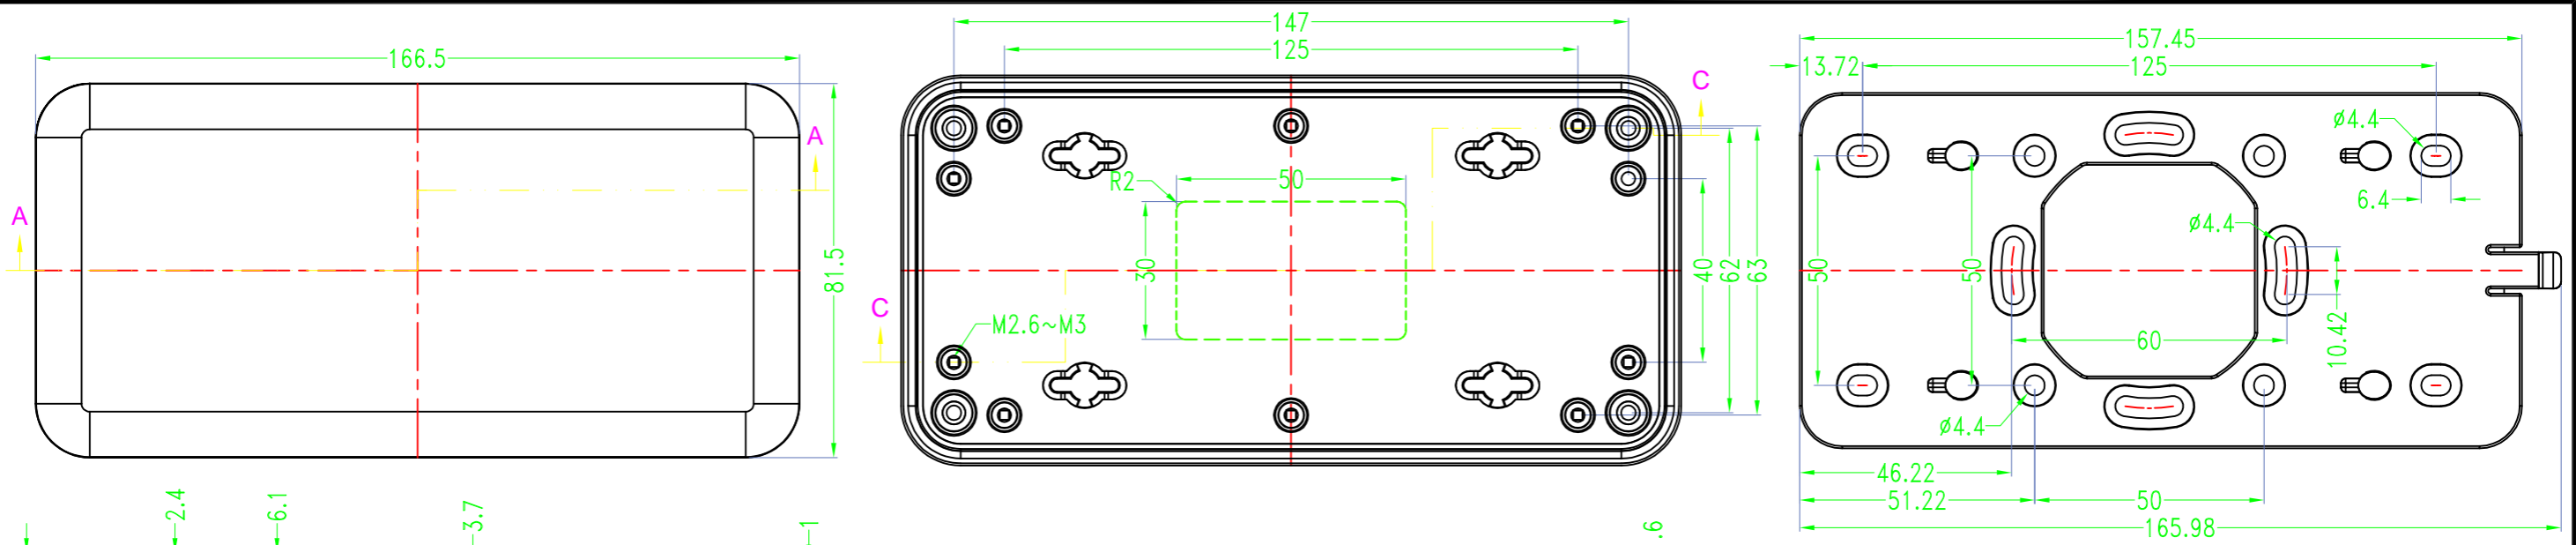

SEC A-A

Drawing	Auditing	Confirm	Product Name	Water proof Enclosure	Project View		A
			Product Type	BMD 60046-CC	Drawing Scale	1:1 (MM)	
			BAHAR ENCLOSURE