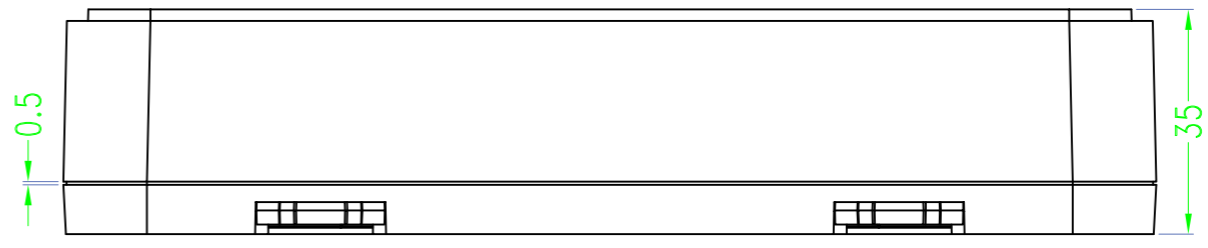

Drawing	Auditing	Confirm	Product Name	Water proof Enclosure	Project View		A
			Product Type	BMD 60046-AB	Drawing Scale	1:1 (MM)	

BAHAR ENCLOSURE