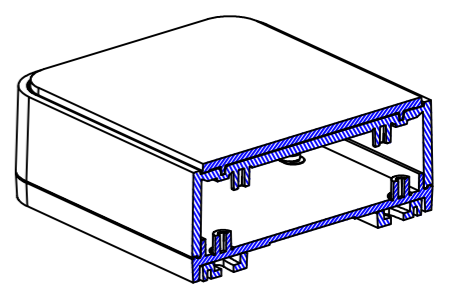

3 options for bottom

台式底 / Desk-top

导轨底 / Din rail type

墙挂底 / Wall-mount

SEC B-B

SEC A-A

Drawing	Auditing	Confirm	Product Name	Water proof Enclosure	Project View		A
			Product Type	BMD 60046-AA	Drawing Scale	1:1 (MM)	

BAHAR ENCLOSURE

Drawing	Auditing	Confirm	Product Name	Water proof Enclosure	Project View		A
			Product Type	BMD 60046-AB	Drawing Scale	1:1 (MM)	

BAHAR ENCLOSURE

Drawing	Auditing	Confirm	Product Name	Water proof Enclosure	Project View		A
			Product Type	BMD 60046-AC	Drawing Scale	1:1 (MM)	
			BAHAR ENCLOSURE				