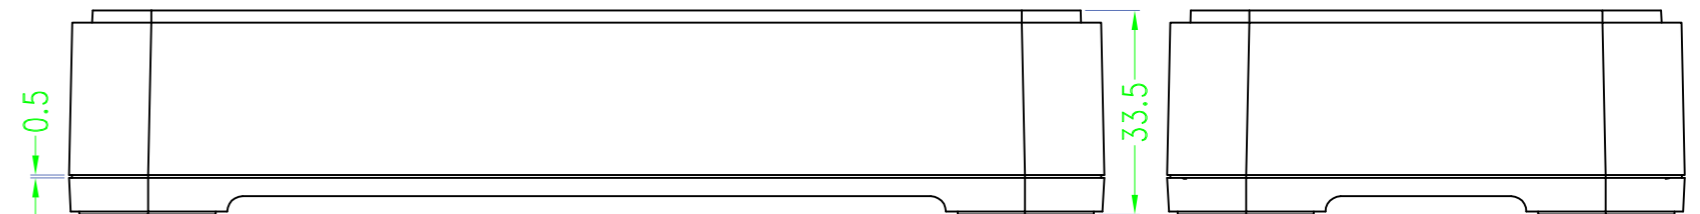

BAHAR ENCLOSURE

Drawing	Auditing	Confirm	Product Name	Water proof Enclosure	Project View		A
			Product Type	BMD 60046-AB	Drawing Scale	1:1 (MM)	

BAHAR ENCLOSURE

Drawing	Auditing	Confirm	Product Name	Water proof Enclosure	Project View		A
			Product Type	BMD 60046-AC	Drawing Scale	1:1 (MM)	
			BAHAR ENCLOSURE				