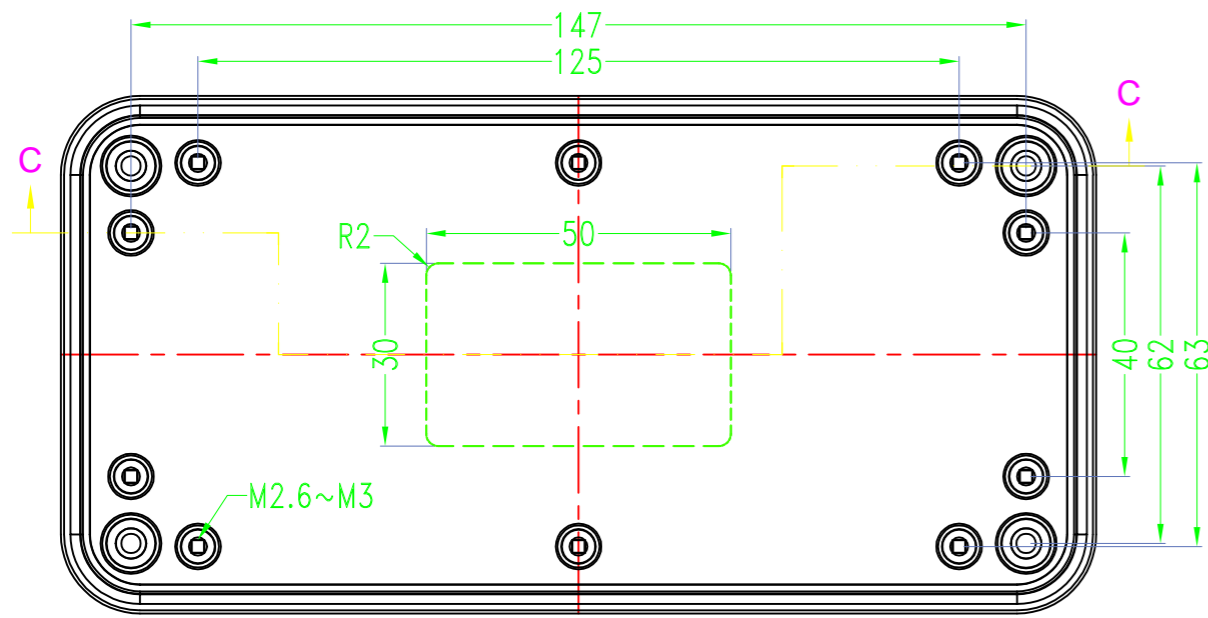

3 options for bottom

台式底 / Desk-top

导轨底 / Din rail type

墙挂底 / Wall-mount

SEC B-B

SEC A-A

Drawing	Auditing	Confirm	Product Name	Water proof Enclosure	Project View		A
			Product Type	BMD 60046-AA	Drawing Scale	1:1 (MM)	

BAHAR ENCLOSURE

Drawing	Auditing	Confirm	Product Name	Water proof Enclosure	Project View		A
			Product Type	BMD 60046-AB	Drawing Scale	1:1 (MM)	

BAHAR ENCLOSURE

Drawing	Auditing	Confirm	Product Name	Water proof Enclosure	Project View		A
			Product Type	BMD 60046-AC	Drawing Scale	1:1 (MM)	
			BAHAR ENCLOSURE				

BMD 600

Color

Bottom Style

Lid Style

Serial number

Serial number

BMD 600 **45** - [] - [] - []
150X75mm

BMD 600 **46** - [] - [] - []
170X85mm