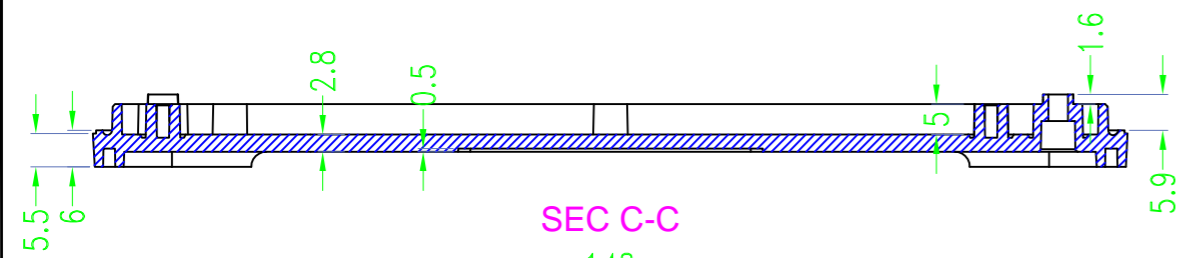

3 options for bottom

台式底 / Desk-top

导轨底 / Din rail type

墙挂底 / Wall-mount

SEC B-B

SEC A-A

Drawing	Auditing	Confirm	Product Name	Water proof Enclosure	Project View		A
			Product Type	BMD 60046-AA	Drawing Scale	1:1 (MM)	

BAHAR ENCLOSURE

Drawing	Auditing	Confirm	Product Name	Water proof Enclosure	Project View		A
			Product Type	BMD 60046-AB	Drawing Scale	1:1 (MM)	

BAHAR ENCLOSURE

Drawing	Auditing	Confirm	Product Name	Water proof Enclosure	Project View		A
			Product Type	BMD 60046-AC	Drawing Scale	1:1 (MM)	
			BAHAR ENCLOSURE				