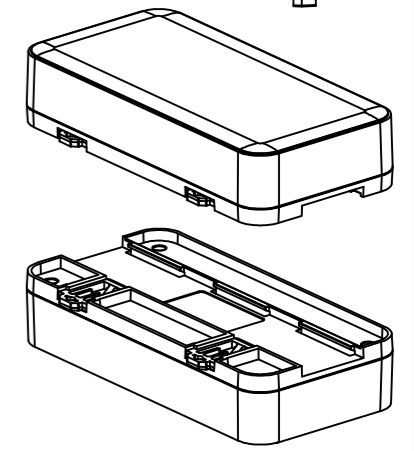

Drawing	Auditing	Confirm	Product Name	Water proof Enclosure	Project View		A
			Product Type	BMD 60046-CB	Drawing Scale	1:1 (MM)	

BAHAR ENCLOSURE