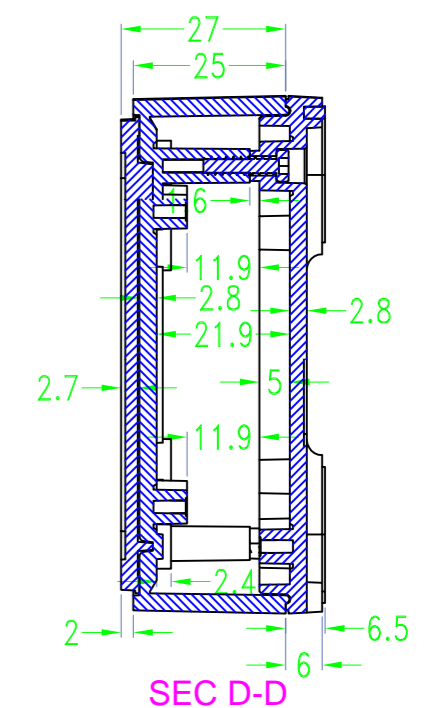

3 options for bottom

台式底 / Desk-top

导轨底 / Din rail type

墙挂底 / Wall-mount

SEC B-B

SEC A-A

Drawing	Auditing	Confirm	Product Name	Water proof Enclosure	Project View		A
			Product Type	BMD 60046-AA	Drawing Scale	1:1 (MM)	

BAHAR ENCLOSURE

Drawing	Auditing	Confirm	Product Name	Water proof Enclosure	Project View		A
			Product Type	BMD 60046-AB	Drawing Scale	1:1 (MM)	

BAHAR ENCLOSURE

Drawing	Auditing	Confirm	Product Name	Water proof Enclosure	Project View		A
			Product Type	BMD 60046-AC	Drawing Scale	1:1 (MM)	
			BAHAR ENCLOSURE				

BMD 600

Color

Bottom Style

Lid Style

Serial number

Serial number

BMD 600 **45** - [] - [] - []
150X75mm

BMD 600 **46** - [] - [] - []
170X85mm

BMD 600 **47** - [] - [] - []
200X110mm

BMD 600 **49** - [] - [] - []
85X85mm

BMD 600 **51** - [] - [] - []
98X98mm

BMD 600 **53** - [] - [] - []
120X120mm

BMD 600 **54** - [] - [] - []
150X150mm

Lid Style