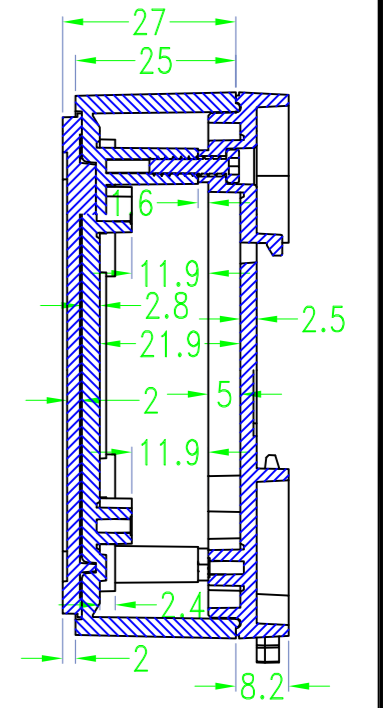

Drawing	Auditing	Confirm	Product Name	Water proof Enclosure	Project View		A
			Product Type	BMD 60046-BB	Drawing Scale	1:1 (MM)