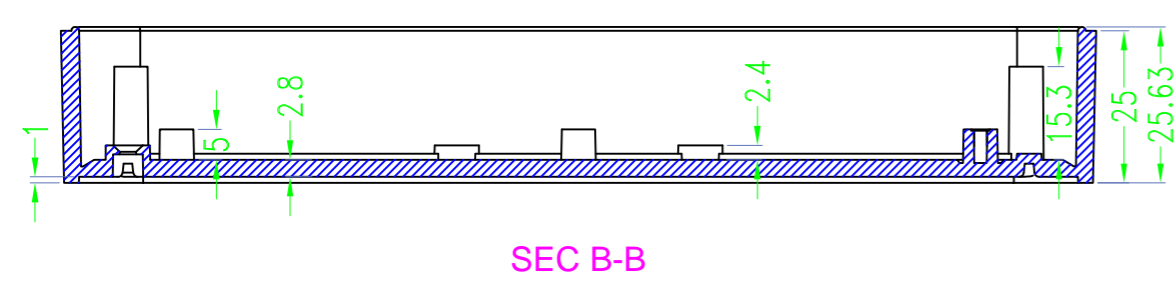

3 options for bottom

台式底 / Desk-top

导轨底 / Din rail type

墙挂底 / Wall-mount

SEC B-B

SEC A-A

Drawing	Auditing	Confirm	Product Name	Water proof Enclosure	Project View		A
			Product Type	BMD 60046-AA	Drawing Scale	1:1 (MM)	

BAHAR ENCLOSURE

Drawing	Auditing	Confirm	Product Name	Water proof Enclosure	Project View		A
			Product Type	BMD 60046-AB	Drawing Scale	1:1 (MM)	

BAHAR ENCLOSURE

Drawing	Auditing	Confirm	Product Name	Water proof Enclosure	Project View		A
			Product Type	BMD 60046-AC	Drawing Scale	1:1 (MM)	
			BAHAR ENCLOSURE				

Drawing	Auditing	Confirm	Product Name	Water proof Enclosure	Project View		A
			Product Type	BMD 60046-BA	Drawing Scale	1:1 (MM)	
			BAHAR ENCLOSURE				

Drawing	Auditing	Confirm	Product Name	Water proof Enclosure	Project View		A
			Product Type	BMD 60046-BB	Drawing Scale	1:1 (MM)	