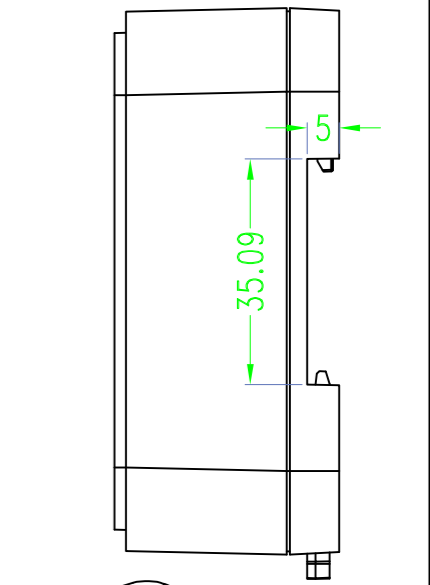

3 options for bottom

台式底 / Desk-top

导轨底 / Din rail type

墙挂底 / Wall-mount

SEC B-B

SEC A-A

Drawing	Auditing	Confirm	Product Name	Water proof Enclosure	Project View		A
			Product Type	BMD 60046-AA	Drawing Scale	1:1 (MM)	

BAHAR ENCLOSURE

Drawing	Auditing	Confirm	Product Name	Water proof Enclosure	Project View		A
			Product Type	BMD 60046-AB	Drawing Scale	1:1 (MM)	

BAHAR ENCLOSURE

Drawing	Auditing	Confirm	Product Name	Water proof Enclosure	Project View		A
			Product Type	BMD 60046-AC	Drawing Scale	1:1 (MM)	
			BAHAR ENCLOSURE				

BMD 600

Color

Bottom Style

Lid Style

Serial number

Serial number

BMD 600 **45** - [] - [] - []
150X75mm

BMD 600 **46** - [] - [] - []
170X85mm

BMD 600 **47** - [] - [] - []
200X110mm

BMD 600 **49** - [] - [] - []
85X85mm

BMD 600 **51** - [] - [] - []
98X98mm

BMD 600 **53** - [] - [] - []
120X120mm

BMD 600 **54** - [] - [] - []
150X150mm

Lid Style