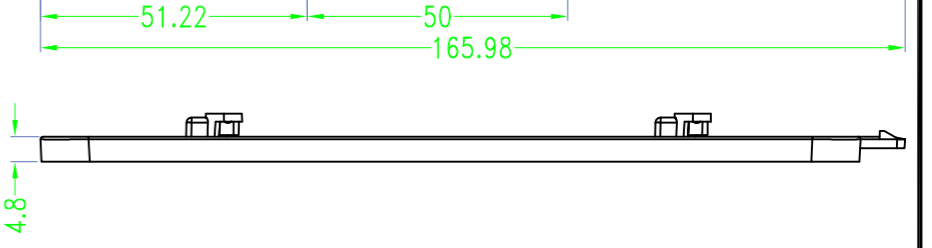

> 中框一共10种颜色

10 colors for middle part

> 上盖一共3种款式

3 options for lid

拉丝面 / Brushed texture

凹面 / Elevated edge

平面 / Flat

> 底盖一共3种款式

3 options for bottom

台式底 / Desk-top

导轨底 / Din rail type

墙挂底 / Wall-mount

SEC B-B

SEC A-A

Drawing	Auditing	Confirm	Product Name	Water proof Enclosure	Project View		A
			Product Type	BMD 60046-AA	Drawing Scale	1:1 (MM)	

BAHAR ENCLOSURE

Drawing	Auditing	Confirm	Product Name	Water proof Enclosure	Project View		A
			Product Type	BMD 60046-AB	Drawing Scale	1:1 (MM)	

BAHAR ENCLOSURE

Drawing	Auditing	Confirm	Product Name	Water proof Enclosure	Project View		A
			Product Type	BMD 60046-AC	Drawing Scale	1:1 (MM)	
			BAHAR ENCLOSURE				