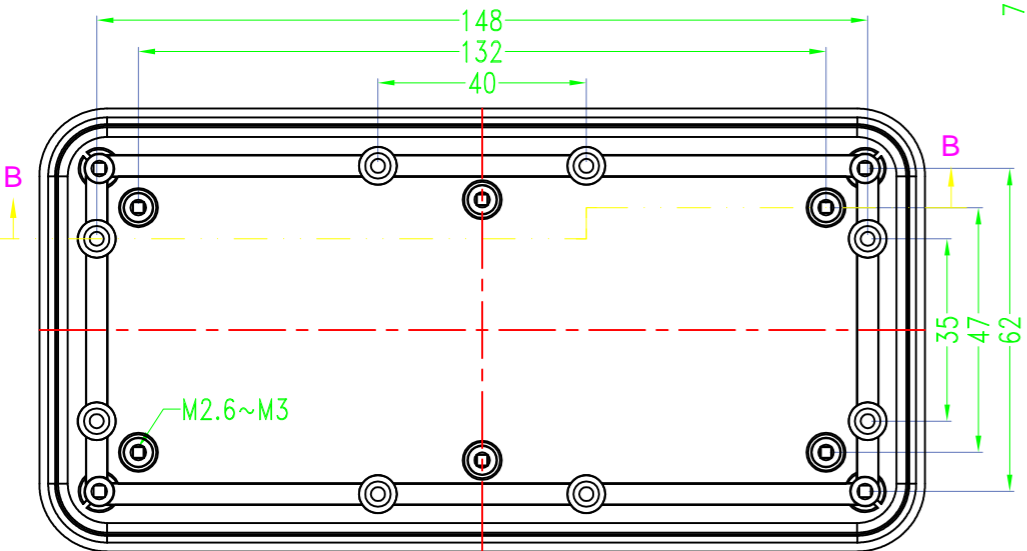

3 options for bottom

台式底 / Desk-top

导轨底 / Din rail type

墙挂底 / Wall-mount

SEC B-B

SEC A-A

Drawing	Auditing	Confirm	Product Name	Water proof Enclosure	Project View		A
			Product Type	BMD 60046-AA	Drawing Scale	1:1 (MM)	

BAHAR ENCLOSURE

Drawing	Auditing	Confirm	Product Name	Water proof Enclosure	Project View		A
			Product Type	BMD 60046-AB	Drawing Scale	1:1 (MM)	

BAHAR ENCLOSURE

Drawing	Auditing	Confirm	Product Name	Water proof Enclosure	Project View		A
			Product Type	BMD 60046-AC	Drawing Scale	1:1 (MM)	
			BAHAR ENCLOSURE				

BMD 600

Color

Bottom Style

Lid Style

Serial number

Serial number

BMD 600 **45** - [] - [] - []
150X75mm

BMD 600 **46** - [] - [] - []
170X85mm

BMD 600 **47** - [] - [] - []
200X110mm

BMD 600 **49** - [] - [] - []
85X85mm

BMD 600 **51** - [] - [] - []
98X98mm

BMD 600 **53** - [] - [] - []
120X120mm

BMD 600 **54** - [] - [] - []
150X150mm

Lid Style