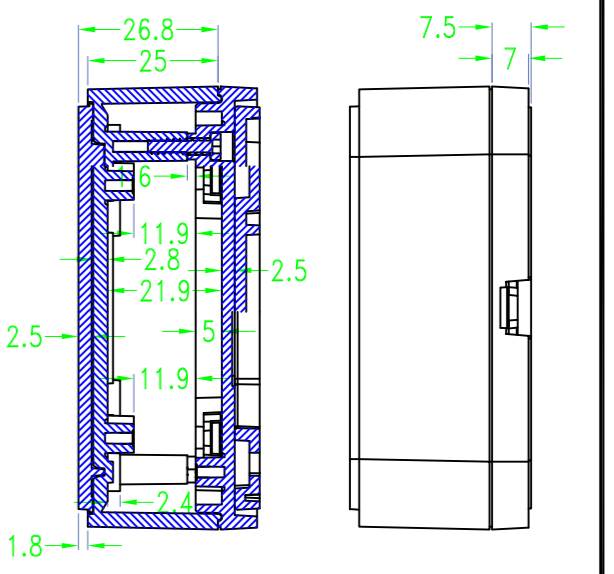

3 options for bottom

台式底 / Desk-top

导轨底 / Din rail type

墙挂底 / Wall-mount

SEC B-B

SEC A-A

Drawing	Auditing	Confirm	Product Name	Water proof Enclosure	Project View		A
			Product Type	BMD 60046-AA	Drawing Scale	1:1 (MM)	

BAHAR ENCLOSURE

Drawing	Auditing	Confirm	Product Name	Water proof Enclosure	Project View		A
			Product Type	BMD 60046-AB	Drawing Scale	1:1 (MM)	

BAHAR ENCLOSURE

Drawing	Auditing	Confirm	Product Name	Water proof Enclosure	Project View		A
			Product Type	BMD 60046-AC	Drawing Scale	1:1 (MM)	
			BAHAR ENCLOSURE				

BMD 600

Color

Bottom Style

Lid Style

Serial number

Serial number

BMD 600 **45** - [] - [] - []
150X75mm

BMD 600 **46** - [] - [] - []
170X85mm