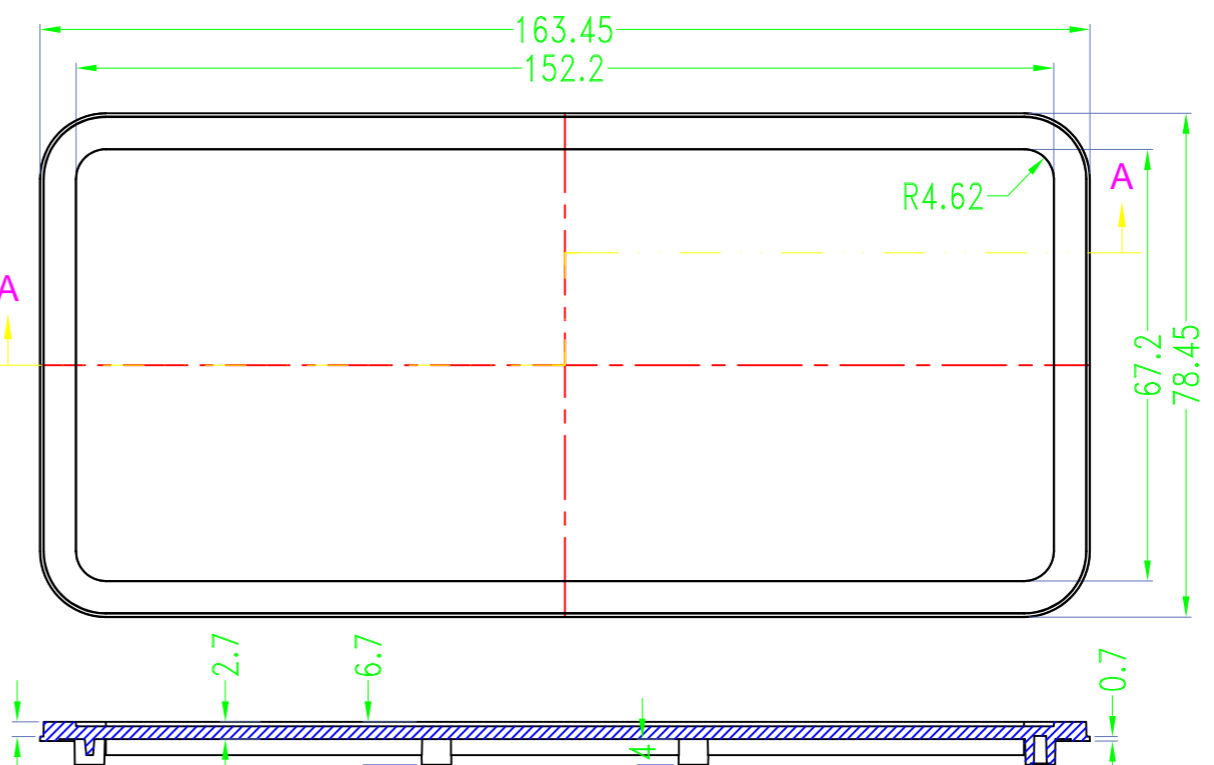

Drawing	Auditing	Confirm	Product Name	Water proof Enclosure	Project View		A
			Product Type	BMD 60046-BB	Drawing Scale	1:1 (MM)