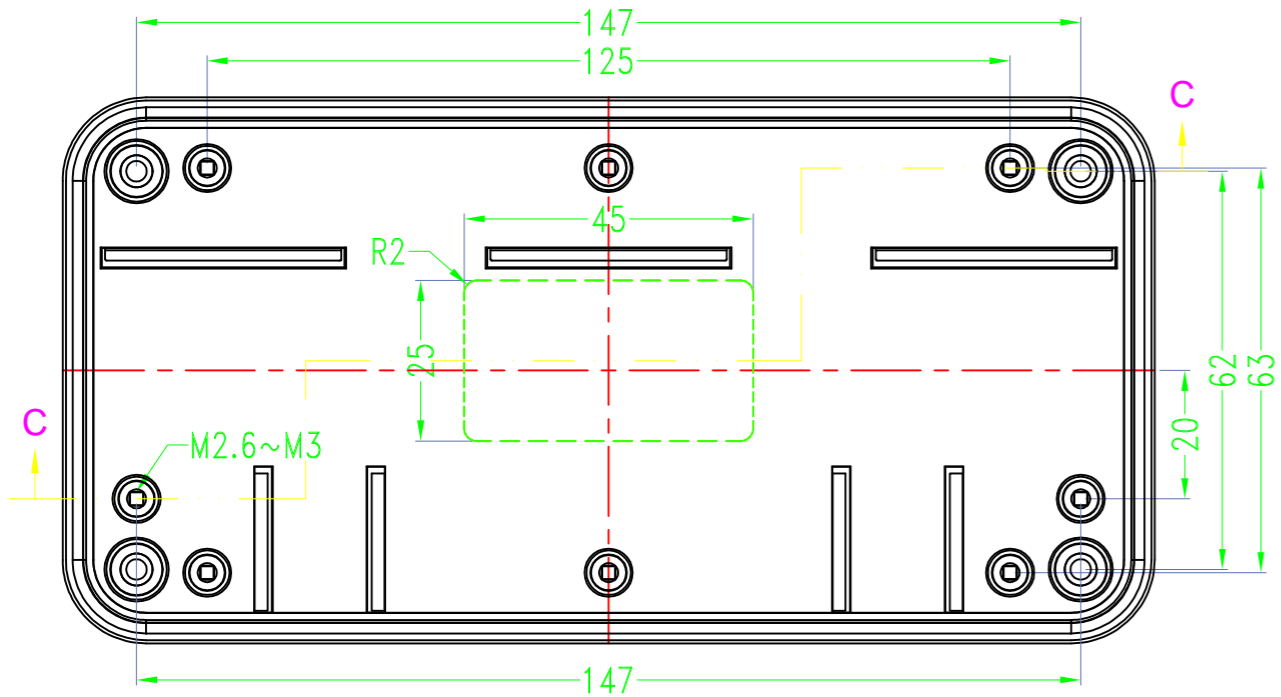

3 options for bottom

台式底 / Desk-top

导轨底 / Din rail type

墙挂底 / Wall-mount

SEC B-B

SEC A-A

Drawing	Auditing	Confirm	Product Name	Water proof Enclosure	Project View		A
			Product Type	BMD 60046-AA	Drawing Scale	1:1 (MM)	

BAHAR ENCLOSURE

Drawing	Auditing	Confirm	Product Name	Water proof Enclosure	Project View		A
			Product Type	BMD 60046-AB	Drawing Scale	1:1 (MM)	

BAHAR ENCLOSURE

Drawing	Auditing	Confirm	Product Name	Water proof Enclosure	Project View		A
			Product Type	BMD 60046-AC	Drawing Scale	1:1 (MM)	
			BAHAR ENCLOSURE				

Drawing	Auditing	Confirm	Product Name	Water proof Enclosure	Project View		A
			Product Type	BMD 60046-BA	Drawing Scale	1:1 (MM)	
			BAHAR ENCLOSURE				

Drawing	Auditing	Confirm	Product Name	Water proof Enclosure	Project View		A
			Product Type	BMD 60046-BB	Drawing Scale	1:1 (MM)	

BMD 600

Color

Bottom Style

Lid Style

Serial number

Serial number

BMD 600 **45** - [] - [] - []
150X75mm

BMD 600 **46** - [] - [] - []
170X85mm