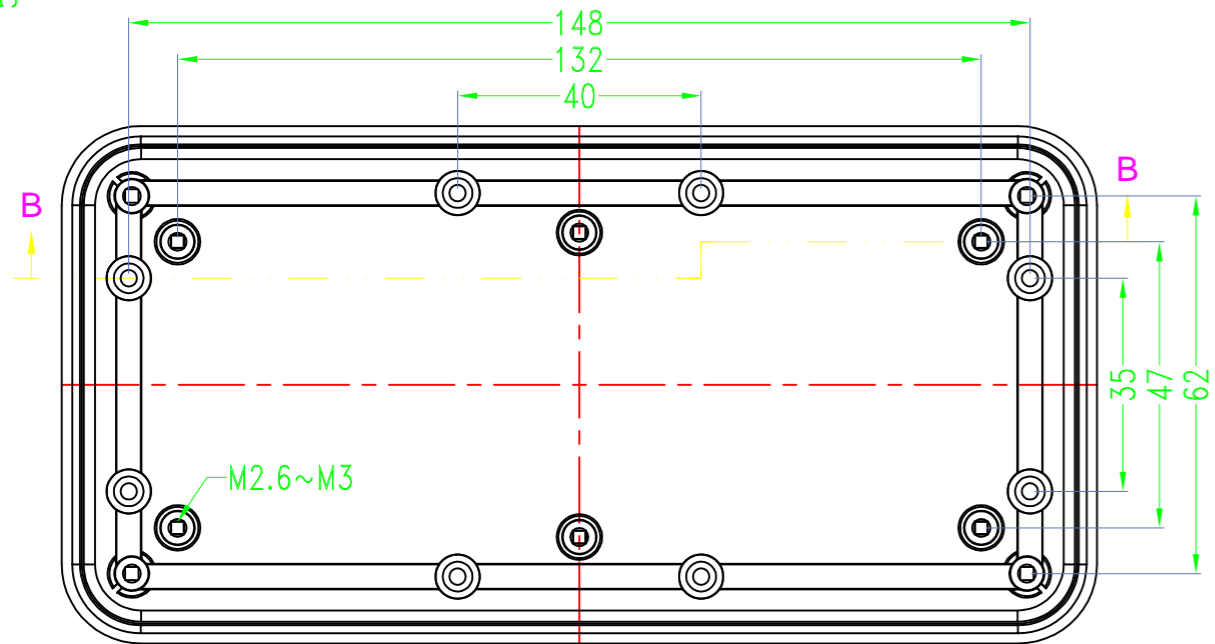

3 options for bottom

台式底 / Desk-top

导轨底 / Din rail type

墙挂底 / Wall-mount

SEC B-B

SEC A-A

Drawing	Auditing	Confirm	Product Name	Water proof Enclosure	Project View		A
			Product Type	BMD 60046-AA	Drawing Scale	1:1 (MM)	

BAHAR ENCLOSURE

Drawing	Auditing	Confirm	Product Name	Water proof Enclosure	Project View		A
			Product Type	BMD 60046-AB	Drawing Scale	1:1 (MM)	

BAHAR ENCLOSURE

Drawing	Auditing	Confirm	Product Name	Water proof Enclosure	Project View		A
			Product Type	BMD 60046-AC	Drawing Scale	1:1 (MM)	
			BAHAR ENCLOSURE				

BMD 600

Color

Bottom Style

Lid Style

Serial number

Serial number

BMD 600 **45** - [] - [] - []
150X75mm

BMD 600 **46** - [] - [] - []
170X85mm

BMD 600 **47** - [] - [] - []
200X110mm

BMD 600 **49** - [] - [] - []
85X85mm

BMD 600 **51** - [] - [] - []
98X98mm

BMD 600 **53** - [] - [] - []
120X120mm

BMD 600 **54** - [] - [] - []
150X150mm

Lid Style