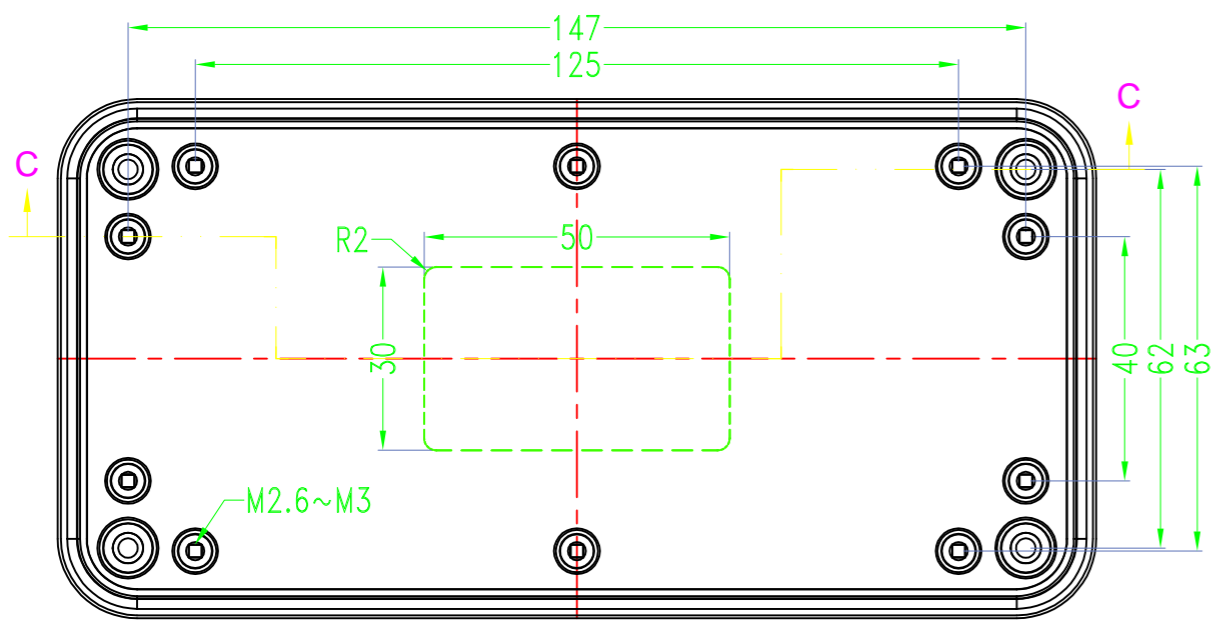

Drawing	Auditing	Confirm	Product Name	Water proof Enclosure	Project View		A
			Product Type	BMD 60046-CA	Drawing Scale	1:1 (MM)	

BAHAR ENCLOSURE