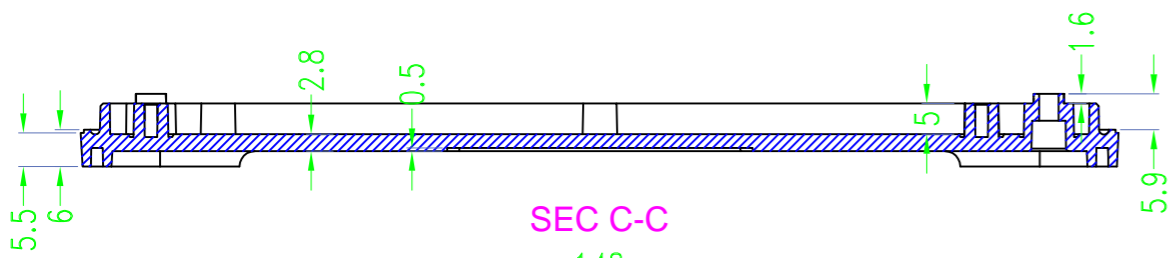

Drawing	Auditing	Confirm	Product Name	Water proof Enclosure	Project View		A
			Product Type	BMD 60046-CA	Drawing Scale	1:1 (MM)	

BAHAR ENCLOSURE