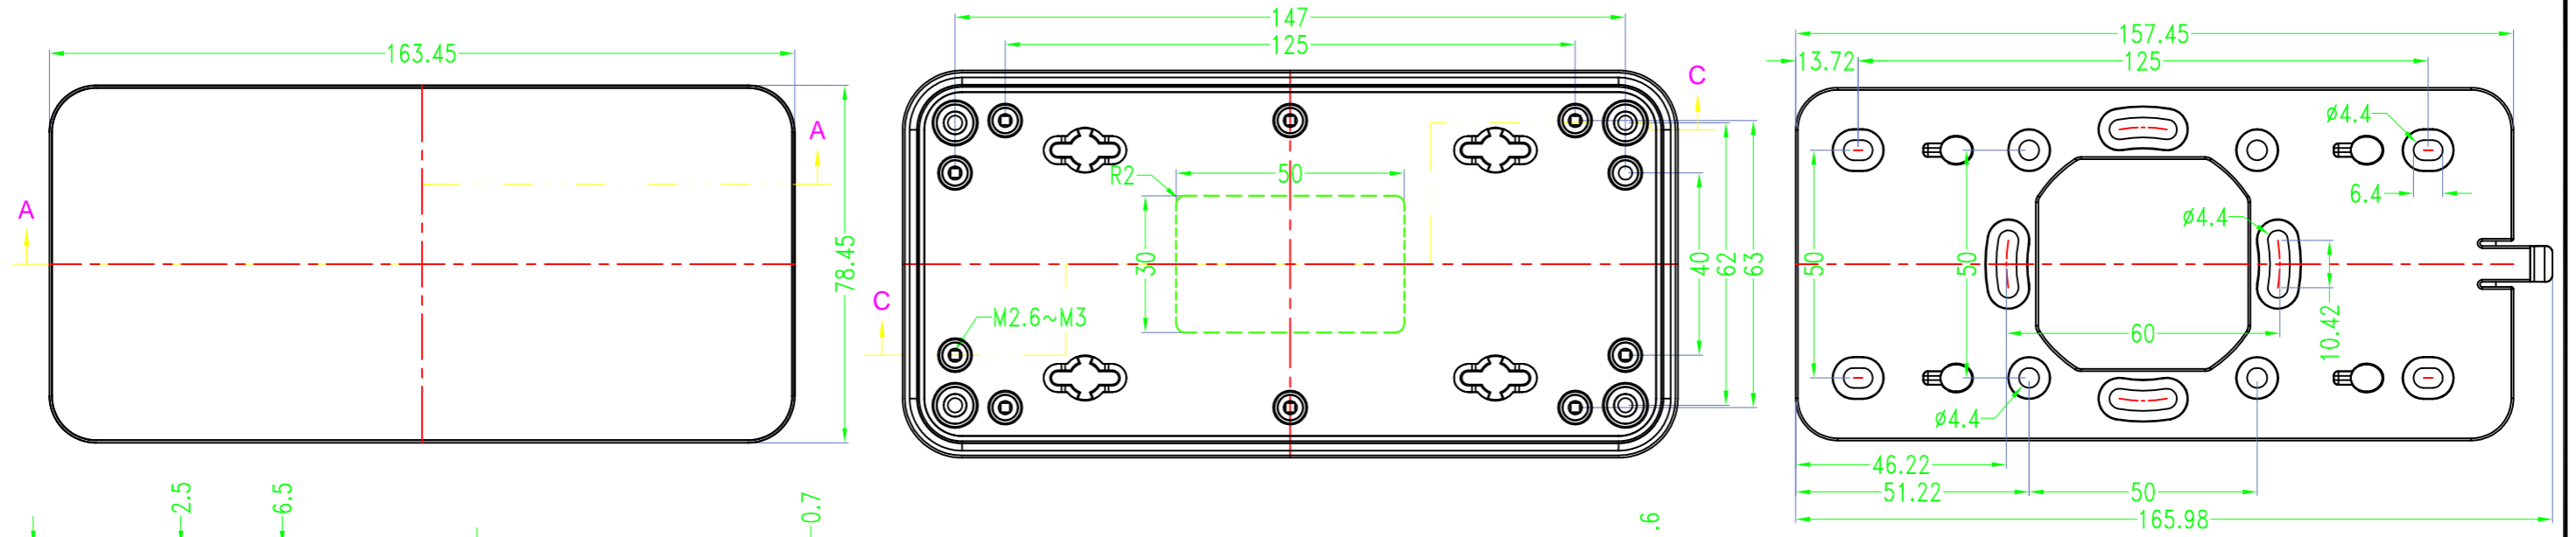

> 中框一共10种颜色

10 colors for middle part

> 上盖一共3种款式

3 options for lid

拉丝面 / Brushed texture

凹面 / Elevated edge

平面 / Flat

> 底盖一共3种款式

3 options for bottom

台式底 / Desk-top

导轨底 / Din rail type

墙挂底 / Wall-mount

SEC B-B

SEC A-A

Drawing	Auditing	Confirm	Product Name	Water proof Enclosure	Project View		A
			Product Type	BMD 60046-AA	Drawing Scale	1:1 (MM)	

BAHAR ENCLOSURE

Drawing	Auditing	Confirm	Product Name	Water proof Enclosure	Project View		A
			Product Type	BMD 60046-AB	Drawing Scale	1:1 (MM)	

BAHAR ENCLOSURE

Drawing	Auditing	Confirm	Product Name	Water proof Enclosure	Project View		A
			Product Type	BMD 60046-AC	Drawing Scale	1:1 (MM)	
			BAHAR ENCLOSURE				

BMD 600

Color

Bottom Style

Lid Style

Serial number

Serial number

BMD 600 **45** - [] - [] - []
150X75mm

BMD 600 **46** - [] - [] - []
170X85mm