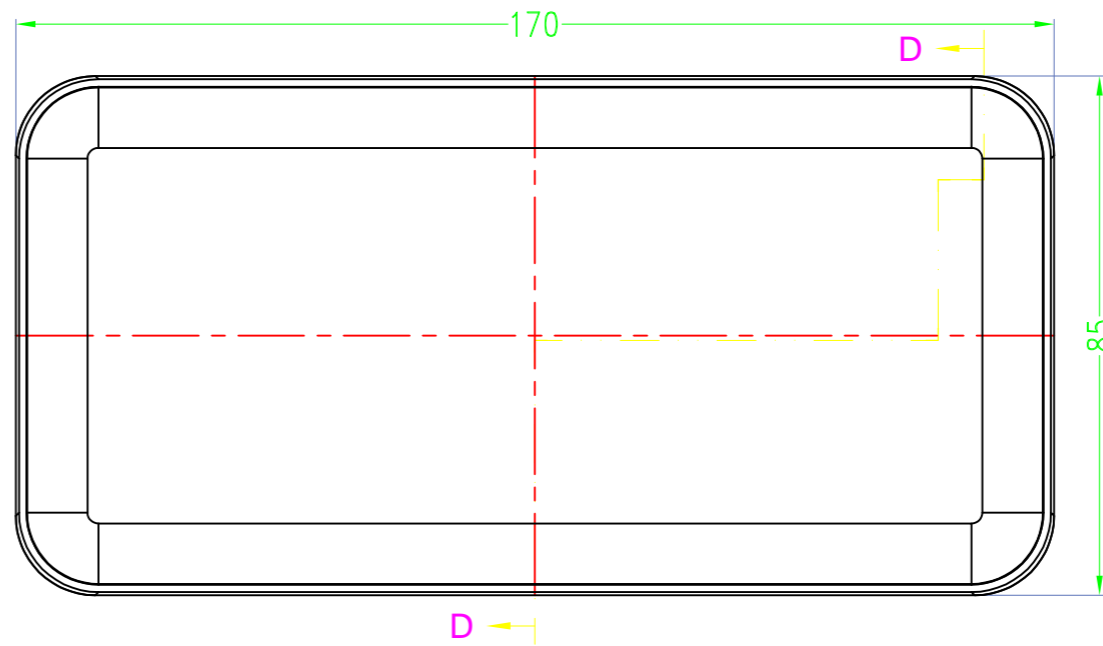

Drawing	Auditing	Confirm	Product Name	Water proof Enclosure	Project View		A
			Product Type	BMD 60046-CA	Drawing Scale	1:1 (MM)	

BAHAR ENCLOSURE