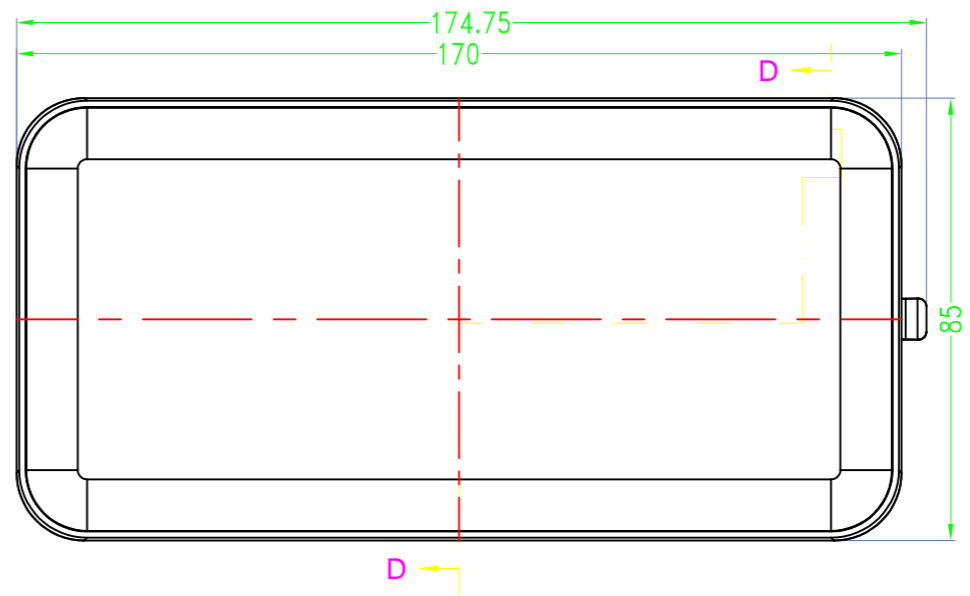

Drawing	Auditing	Confirm	Product Name	Water proof Enclosure	Project View		A
			Product Type	BMD 60046-BC	Drawing Scale	1:1 (MM)	

BAHAR ENCLOSURE

Drawing	Auditing	Confirm	Product Name	Water proof Enclosure	Project View		A
			Product Type	BMD 60046-CA	Drawing Scale	1:1 (MM)	

BAHAR ENCLOSURE

Drawing	Auditing	Confirm	Product Name	Water proof Enclosure	Project View		A
			Product Type	BMD 60046-CB	Drawing Scale	1:1 (MM)	

BAHAR ENCLOSURE

SEC A-A

SEC C-C

SEC D-D

SEC B-B

Drawing	Auditing	Confirm	Product Name	Water proof Enclosure	Project View		A
			Product Type	BMD 60046-CC	Drawing Scale	1:1 (MM)	
			BAHAR ENCLOSURE				

BMD 600

Color

Bottom Style

Lid Style

Serial number

Serial number

BMD 600 **45** - [] - [] - []
150X75mm

BMD 600 **46** - [] - [] - []
170X85mm

BMD 600 **47** - [] - [] - []
200X110mm

BMD 600 **49** - [] - [] - []
85X85mm

BMD 600 **51** - [] - [] - []
98X98mm

BMD 600 **53** - [] - [] - []
120X120mm

BMD 600 **54** - [] - [] - []
150X150mm

Lid Style