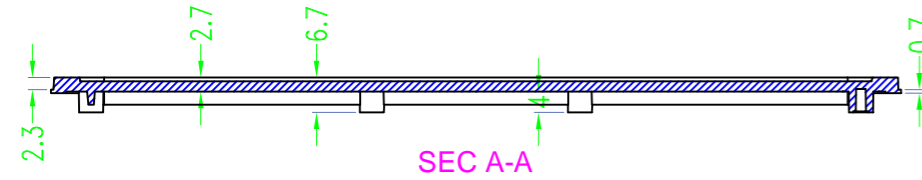

3 options for bottom

台式底 / Desk-top

导轨底 / Din rail type

墙挂底 / Wall-mount

SEC B-B

SEC A-A

Drawing	Auditing	Confirm	Product Name	Water proof Enclosure	Project View		A
			Product Type	BMD 60046-AA	Drawing Scale	1:1 (MM)	

BAHAR ENCLOSURE

Drawing	Auditing	Confirm	Product Name	Water proof Enclosure	Project View		A
			Product Type	BMD 60046-AB	Drawing Scale	1:1 (MM)	

BAHAR ENCLOSURE

Drawing	Auditing	Confirm	Product Name	Water proof Enclosure	Project View		A
			Product Type	BMD 60046-AC	Drawing Scale	1:1 (MM)	
			BAHAR ENCLOSURE				

Drawing	Auditing	Confirm	Product Name	Water proof Enclosure	Project View		A
			Product Type	BMD 60046-BA	Drawing Scale	1:1 (MM)	
			BAHAR ENCLOSURE				

Drawing	Auditing	Confirm	Product Name	Water proof Enclosure	Project View		A
			Product Type	BMD 60046-BB	Drawing Scale	1:1 (MM)	