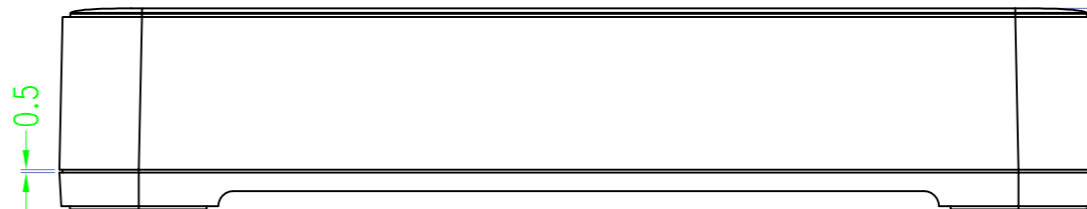

Drawing	Auditing	Confirm	Product Name	Water proof Enclosure	Project View		A
			Product Type	BMD 60046-CA	Drawing Scale	1:1 (MM)	

BAHAR ENCLOSURE