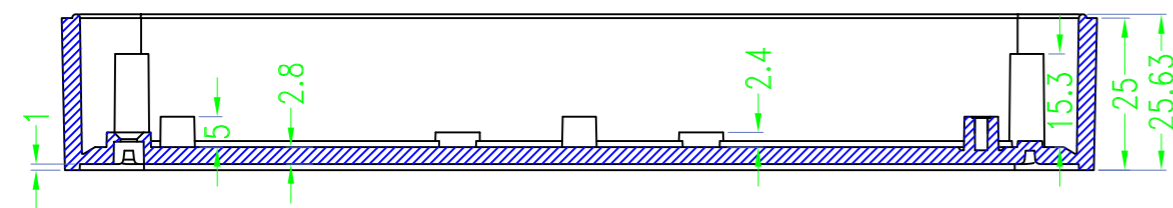

3 options for bottom

台式底 / Desk-top

导轨底 / Din rail type

墙挂底 / Wall-mount

SEC B-B

SEC A-A

Drawing	Auditing	Confirm	Product Name	Water proof Enclosure	Project View		A
			Product Type	BMD 60046-AA	Drawing Scale	1:1 (MM)	

BAHAR ENCLOSURE

Drawing	Auditing	Confirm	Product Name	Water proof Enclosure	Project View		A
			Product Type	BMD 60046-AB	Drawing Scale	1:1 (MM)	

BAHAR ENCLOSURE

Drawing	Auditing	Confirm	Product Name	Water proof Enclosure	Project View		A
			Product Type	BMD 60046-AC	Drawing Scale	1:1 (MM)	
			BAHAR ENCLOSURE				