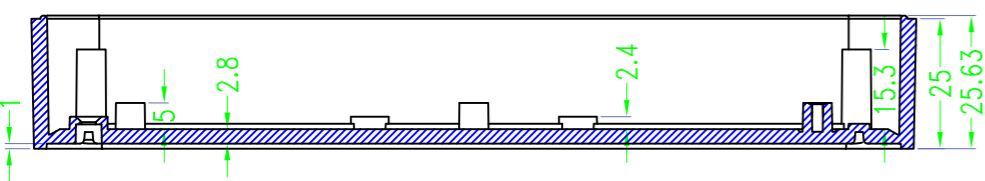

BAHAR ENCLOSURE

Drawing	Auditing	Confirm	Product Name	Water proof Enclosure	Project View		A
			Product Type	BMD 60046-CB	Drawing Scale	1:1 (MM)	

BAHAR ENCLOSURE

SEC A-A

SEC C-C

SEC D-D

SEC B-B

Drawing	Auditing	Confirm	Product Name	Water proof Enclosure	Project View		A
			Product Type	BMD 60046-CC	Drawing Scale	1:1 (MM)	
			BAHAR ENCLOSURE				

BMD 600

Color

Bottom Style

Lid Style

Serial number

Serial number

BMD 600 **45** - [] - [] - []
150X75mm

BMD 600 **46** - [] - [] - []
170X85mm