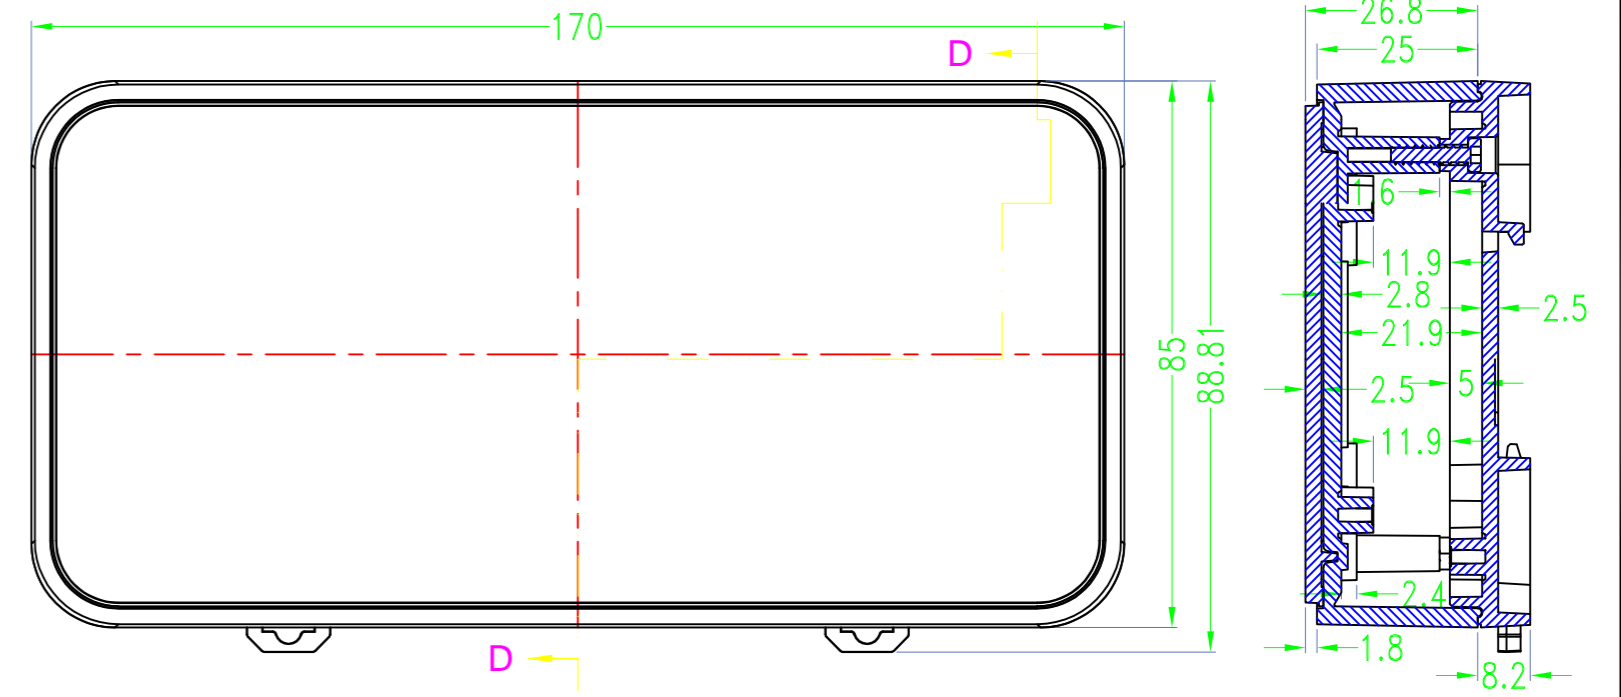

> 中框一共10种颜色

10 colors for middle part

> 上盖一共3种款式

3 options for lid

拉丝面 / Brushed texture

凹面 / Elevated edge

平面 / Flat

> 底盖一共3种款式

3 options for bottom

台式底 / Desk-top

导轨底 / Din rail type

墙挂底 / Wall-mount

SEC B-B

SEC A-A

Drawing	Auditing	Confirm	Product Name	Water proof Enclosure	Project View		A
			Product Type	BMD 60046-AA	Drawing Scale	1:1 (MM)	

BAHAR ENCLOSURE

Drawing	Auditing	Confirm	Product Name	Water proof Enclosure	Project View		A
			Product Type	BMD 60046-AB	Drawing Scale	1:1 (MM)	

BAHAR ENCLOSURE

Drawing	Auditing	Confirm	Product Name	Water proof Enclosure	Project View		A
			Product Type	BMD 60046-AC	Drawing Scale	1:1 (MM)	
			BAHAR ENCLOSURE				

BMD 600

Color

Bottom Style

Lid Style

Serial number

Serial number

BMD 600 **45** - [] - [] - []
150X75mm

BMD 600 **46** - [] - [] - []
170X85mm