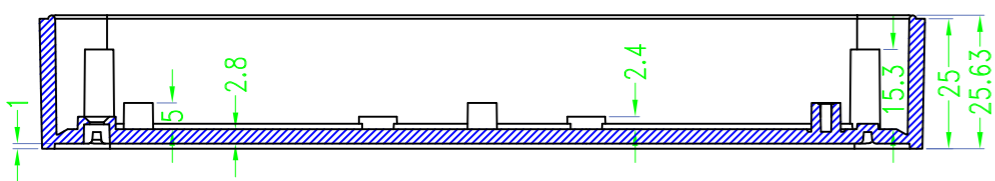

3 options for bottom

台式底 / Desk-top

导轨底 / Din rail type

墙挂底 / Wall-mount

SEC B-B

SEC A-A

Drawing	Auditing	Confirm	Product Name	Water proof Enclosure	Project View		A
			Product Type	BMD 60046-AA	Drawing Scale	1:1 (MM)	

BAHAR ENCLOSURE

Drawing	Auditing	Confirm	Product Name	Water proof Enclosure	Project View		A
			Product Type	BMD 60046-AB	Drawing Scale	1:1 (MM)	

BAHAR ENCLOSURE

Drawing	Auditing	Confirm	Product Name	Water proof Enclosure	Project View		A
			Product Type	BMD 60046-AC	Drawing Scale	1:1 (MM)	
			BAHAR ENCLOSURE				