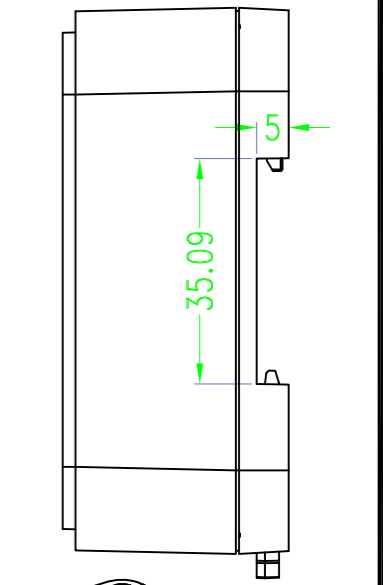

Drawing	Auditing	Confirm	Product Name	Water proof Enclosure	Project View		A
			Product Type	BMD 60046-BB	Drawing Scale	1:1 (MM)