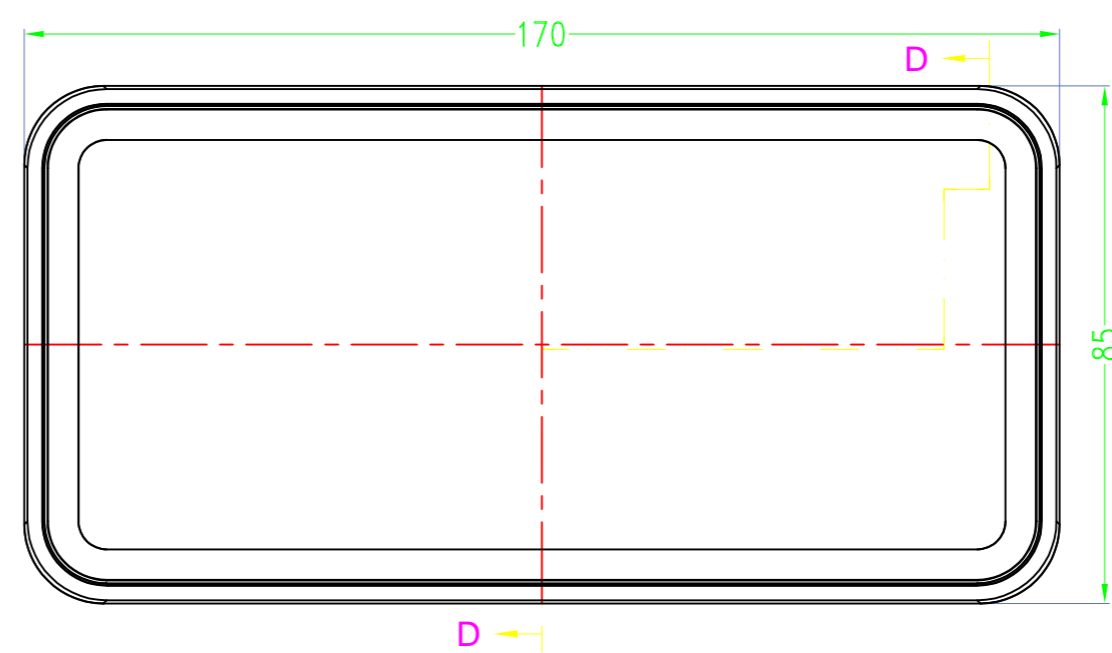

3 options for bottom

台式底 / Desk-top

导轨底 / Din rail type

墙挂底 / Wall-mount

SEC B-B

SEC A-A

Drawing	Auditing	Confirm	Product Name	Water proof Enclosure	Project View		A
			Product Type	BMD 60046-AA	Drawing Scale	1:1 (MM)	

BAHAR ENCLOSURE

Drawing	Auditing	Confirm	Product Name	Water proof Enclosure	Project View		A
			Product Type	BMD 60046-AB	Drawing Scale	1:1 (MM)	

BAHAR ENCLOSURE

Drawing	Auditing	Confirm	Product Name	Water proof Enclosure	Project View		A
			Product Type	BMD 60046-AC	Drawing Scale	1:1 (MM)	
			BAHAR ENCLOSURE				

Drawing	Auditing	Confirm	Product Name	Water proof Enclosure	Project View		A
			Product Type	BMD 60046-BA	Drawing Scale	1:1 (MM)	
			BAHAR ENCLOSURE				

Drawing	Auditing	Confirm	Product Name	Water proof Enclosure	Project View		A
			Product Type	BMD 60046-BB	Drawing Scale	1:1 (MM)	

BMD 600

Color

Bottom Style

Lid Style

Serial number

Serial number

BMD 600 **45** - [] - [] - []
150X75mm

BMD 600 **46** - [] - [] - []
170X85mm