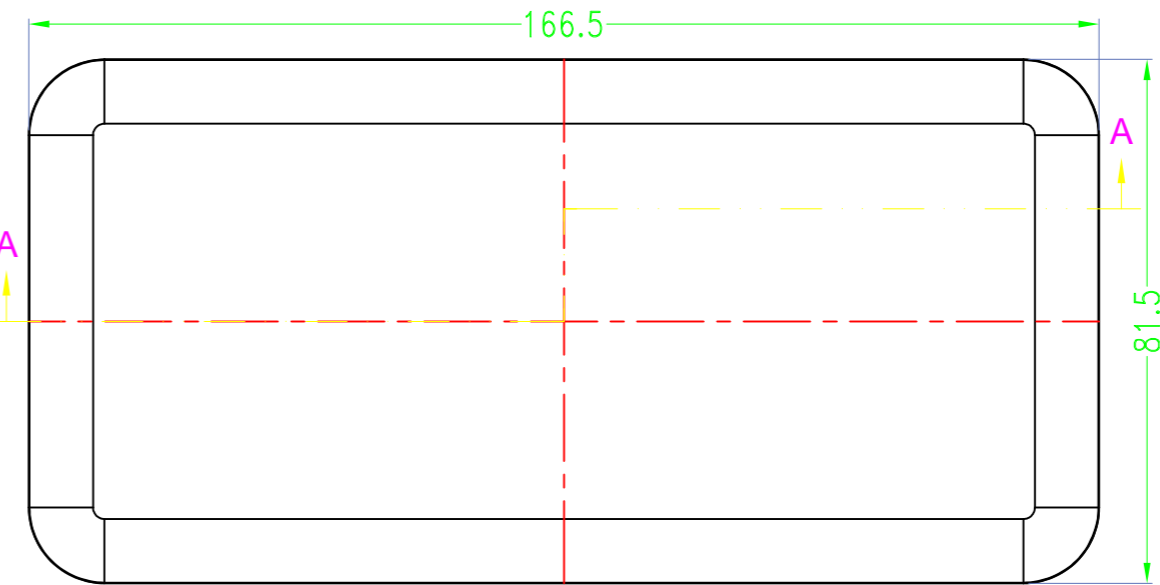

Drawing	Auditing	Confirm	Product Name	Water proof Enclosure	Project View		A
			Product Type	BMD 60046-CB	Drawing Scale	1:1 (MM)	

BAHAR ENCLOSURE