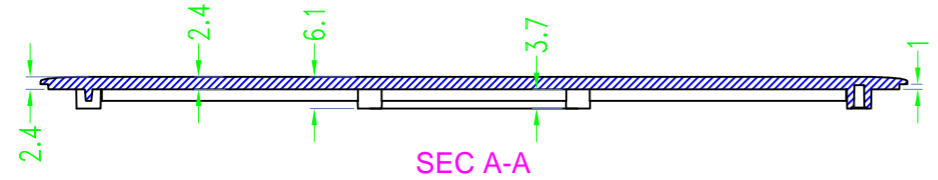

Drawing	Auditing	Confirm	Product Name	Water proof Enclosure	Project View		A
			Product Type	BMD 60046-BC	Drawing Scale	1:1 (MM)	

BAHAR ENCLOSURE

Drawing	Auditing	Confirm	Product Name	Water proof Enclosure	Project View		A
			Product Type	BMD 60046-CA	Drawing Scale	1:1 (MM)	

BAHAR ENCLOSURE

Drawing	Auditing	Confirm	Product Name	Water proof Enclosure	Project View		A
			Product Type	BMD 60046-CB	Drawing Scale	1:1 (MM)	

BAHAR ENCLOSURE

SEC A-A

SEC C-C

SEC D-D

SEC B-B

Drawing	Auditing	Confirm	Product Name	Water proof Enclosure	Project View		A
			Product Type	BMD 60046-CC	Drawing Scale	1:1 (MM)	
			BAHAR ENCLOSURE				