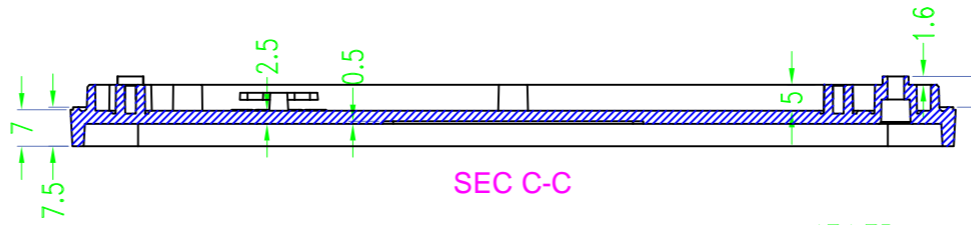

BAHAR ENCLOSURE

Drawing	Auditing	Confirm	Product Name	Water proof Enclosure	Project View		A
			Product Type	BMD 60046-CB	Drawing Scale	1:1 (MM)	

BAHAR ENCLOSURE

SEC A-A

SEC C-C

SEC D-D

SEC B-B

Drawing	Auditing	Confirm	Product Name	Water proof Enclosure	Project View		A
			Product Type	BMD 60046-CC	Drawing Scale	1:1 (MM)	
			BAHAR ENCLOSURE				

BMD 600

Color

Bottom Style

Lid Style

Serial number

Serial number

BMD 600 **45** - [] - [] - []
150X75mm

BMD 600 **46** - [] - [] - []
170X85mm