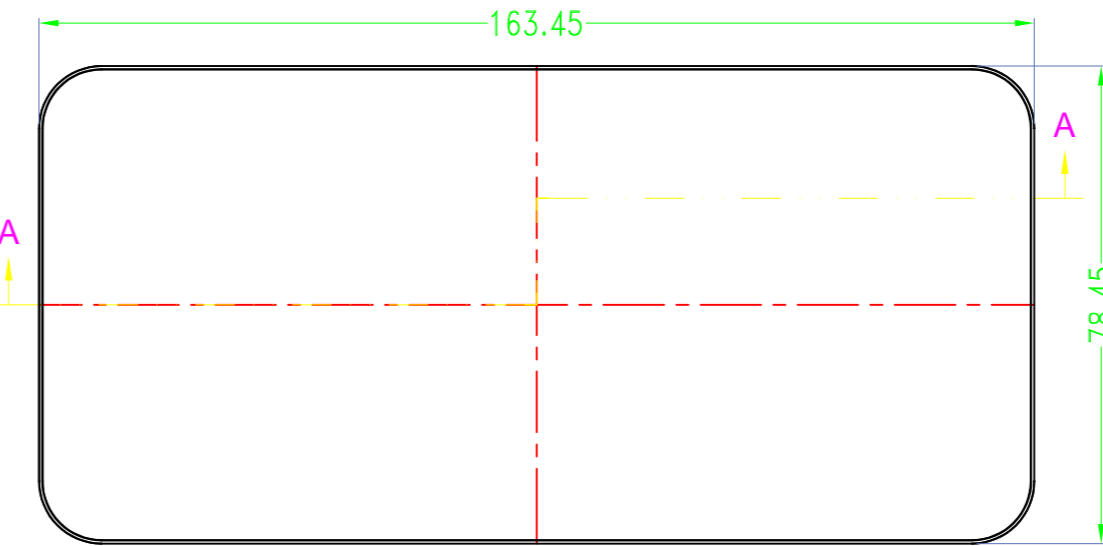

> 中框一共10种颜色

10 colors for middle part

> 上盖一共3种款式

3 options for lid

拉丝面 / Brushed texture

凹面 / Elevated edge

平面 / Flat

> 底盖一共3种款式

3 options for bottom

台式底 / Desk-top

导轨底 / Din rail type

墙挂底 / Wall-mount

SEC B-B

SEC A-A

Drawing	Auditing	Confirm	Product Name	Water proof Enclosure	Project View		A
			Product Type	BMD 60046-AA	Drawing Scale	1:1 (MM)	

BMD 600

Color

Bottom Style

Lid Style

Serial number

Serial number

BMD 600 **45** - [] - [] - []
150X75mm

BMD 600 **46** - [] - [] - []
170X85mm