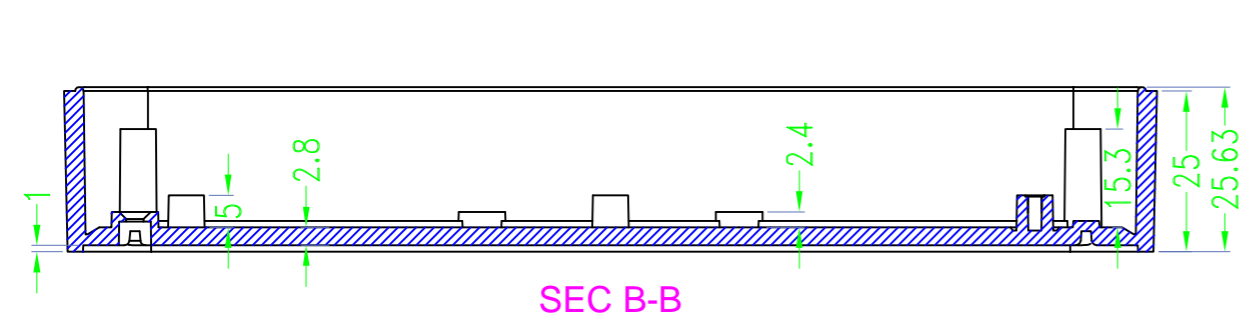

3 options for bottom

台式底 / Desk-top

导轨底 / Din rail type

墙挂底 / Wall-mount

SEC B-B

SEC A-A

Drawing	Auditing	Confirm	Product Name	Water proof Enclosure	Project View		A
			Product Type	BMD 60046-AA	Drawing Scale	1:1 (MM)	

BAHAR ENCLOSURE

Drawing	Auditing	Confirm	Product Name	Water proof Enclosure	Project View		A
			Product Type	BMD 60046-AB	Drawing Scale	1:1 (MM)	

BAHAR ENCLOSURE

Drawing	Auditing	Confirm	Product Name	Water proof Enclosure	Project View		A
			Product Type	BMD 60046-AC	Drawing Scale	1:1 (MM)	
			BAHAR ENCLOSURE				

BMD 600

Color

Bottom Style

Lid Style

Serial number

Serial number

BMD 600 **45** - [] - [] - []
150X75mm

BMD 600 **46** - [] - [] - []
170X85mm