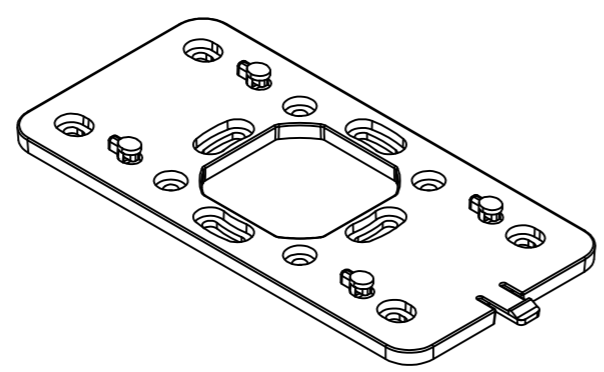

3 options for bottom

台式底 / Desk-top

导轨底 / Din rail type

墙挂底 / Wall-mount

SEC B-B

SEC A-A

Drawing	Auditing	Confirm	Product Name	Water proof Enclosure	Project View		A
			Product Type	BMD 60046-AA	Drawing Scale	1:1 (MM)	

BAHAR ENCLOSURE

Drawing	Auditing	Confirm	Product Name	Water proof Enclosure	Project View		A
			Product Type	BMD 60046-AB	Drawing Scale	1:1 (MM)	

BAHAR ENCLOSURE

Drawing	Auditing	Confirm	Product Name	Water proof Enclosure	Project View		A
			Product Type	BMD 60046-AC	Drawing Scale	1:1 (MM)	
			BAHAR ENCLOSURE				