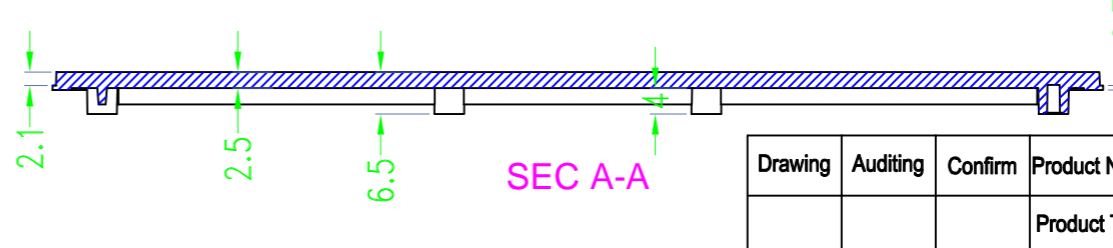

3 options for bottom

台式底 / Desk-top

导轨底 / Din rail type

墙挂底 / Wall-mount

SEC B-B

SEC A-A

Drawing	Auditing	Confirm	Product Name	Water proof Enclosure	Project View		A
			Product Type	BMD 60046-AA	Drawing Scale	1:1 (MM)	

BAHAR ENCLOSURE

Drawing	Auditing	Confirm	Product Name	Water proof Enclosure	Project View		A
			Product Type	BMD 60046-AB	Drawing Scale	1:1 (MM)	

BAHAR ENCLOSURE

Drawing	Auditing	Confirm	Product Name	Water proof Enclosure	Project View		A
			Product Type	BMD 60046-AC	Drawing Scale	1:1 (MM)	
			BAHAR ENCLOSURE				