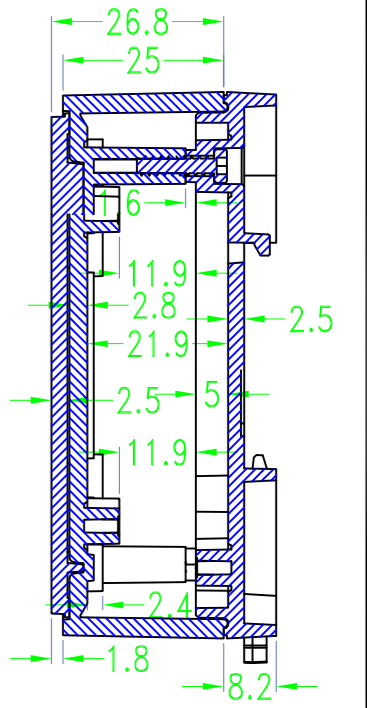

3 options for bottom

台式底 / Desk-top

导轨底 / Din rail type

墙挂底 / Wall-mount

SEC B-B

SEC A-A

Drawing	Auditing	Confirm	Product Name	Water proof Enclosure	Project View		A
			Product Type	BMD 60046-AA	Drawing Scale	1:1 (MM)	

BAHAR ENCLOSURE

Drawing	Auditing	Confirm	Product Name	Water proof Enclosure	Project View		A
			Product Type	BMD 60046-AB	Drawing Scale	1:1 (MM)	

BAHAR ENCLOSURE

Drawing	Auditing	Confirm	Product Name	Water proof Enclosure	Project View		A
			Product Type	BMD 60046-AC	Drawing Scale	1:1 (MM)	
			BAHAR ENCLOSURE				

BMD 600

Color

Bottom Style

Lid Style

Serial number

Serial number

BMD 600 **45** - [] - [] - []
150X75mm

BMD 600 **46** - [] - [] - []
170X85mm

BMD 600 **47** - [] - [] - []
200X110mm

BMD 600 **49** - [] - [] - []
85X85mm

BMD 600 **51** - [] - [] - []
98X98mm

BMD 600 **53** - [] - [] - []
120X120mm

BMD 600 **54** - [] - [] - []
150X150mm

Lid Style