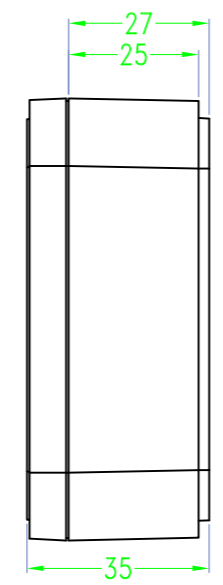

Drawing	Auditing	Confirm	Product Name	Water proof Enclosure	Project View		A
			Product Type	BMD 60046-BC	Drawing Scale	1:1 (MM)	

BAHAR ENCLOSURE