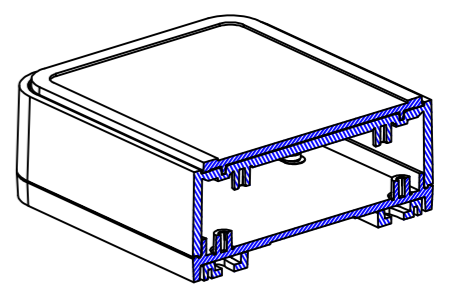

3 options for bottom

台式底 / Desk-top

导轨底 / Din rail type

墙挂底 / Wall-mount

SEC B-B

SEC A-A

Drawing	Auditing	Confirm	Product Name	Water proof Enclosure	Project View		A
			Product Type	BMD 60046-AA	Drawing Scale	1:1 (MM)	

BAHAR ENCLOSURE

Drawing	Auditing	Confirm	Product Name	Water proof Enclosure	Project View		A
			Product Type	BMD 60046-AB	Drawing Scale	1:1 (MM)	

BAHAR ENCLOSURE

Drawing	Auditing	Confirm	Product Name	Water proof Enclosure	Project View		A
			Product Type	BMD 60046-AC	Drawing Scale	1:1 (MM)	
			BAHAR ENCLOSURE				

Drawing	Auditing	Confirm	Product Name	Water proof Enclosure	Project View		A
			Product Type	BMD 60046-BA	Drawing Scale	1:1 (MM)	
			BAHAR ENCLOSURE				

Drawing	Auditing	Confirm	Product Name	Water proof Enclosure	Project View		A
			Product Type	BMD 60046-BB	Drawing Scale	1:1 (MM)	