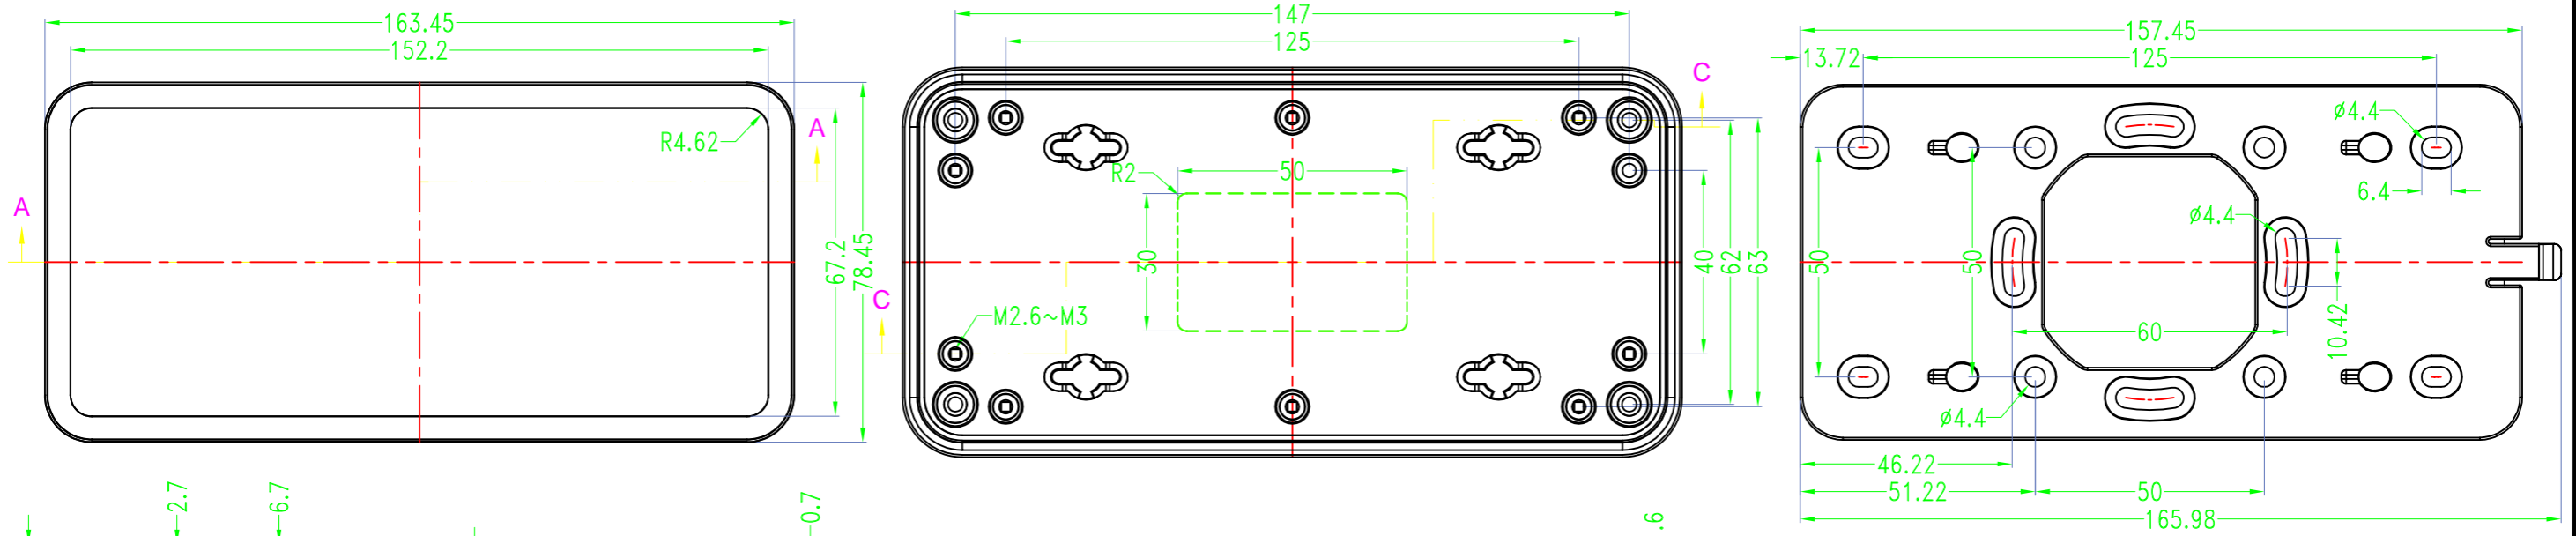

3 options for bottom

台式底 / Desk-top

导轨底 / Din rail type

墙挂底 / Wall-mount

SEC B-B

SEC A-A

Drawing	Auditing	Confirm	Product Name	Water proof Enclosure	Project View		A
			Product Type	BMD 60046-AA	Drawing Scale	1:1 (MM)	

BAHAR ENCLOSURE

Drawing	Auditing	Confirm	Product Name	Water proof Enclosure	Project View		A
			Product Type	BMD 60046-AB	Drawing Scale	1:1 (MM)	

BAHAR ENCLOSURE

Drawing	Auditing	Confirm	Product Name	Water proof Enclosure	Project View		A
			Product Type	BMD 60046-AC	Drawing Scale	1:1 (MM)	
			BAHAR ENCLOSURE				

Drawing	Auditing	Confirm	Product Name	Water proof Enclosure	Project View		A
			Product Type	BMD 60046-BA	Drawing Scale	1:1 (MM)	
			BAHAR ENCLOSURE				

Drawing	Auditing	Confirm	Product Name	Water proof Enclosure	Project View		A
			Product Type	BMD 60046-BB	Drawing Scale	1:1 (MM)	

BMD 600

Color

Bottom Style

Lid Style

Serial number

Serial number

BMD 600 **45** - [] - [] - []
150X75mm

BMD 600 **46** - [] - [] - []
170X85mm