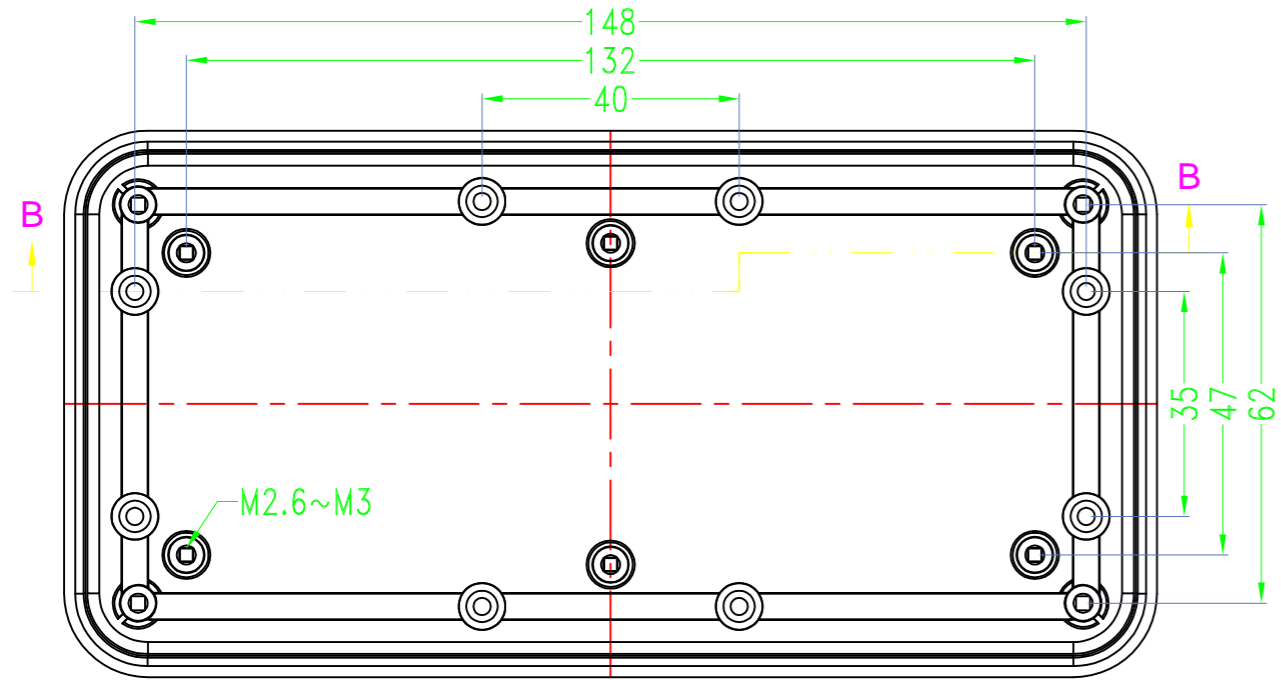

3 options for bottom

台式底 / Desk-top

导轨底 / Din rail type

墙挂底 / Wall-mount

SEC B-B

SEC A-A

Drawing	Auditing	Confirm	Product Name	Water proof Enclosure	Project View		A
			Product Type	BMD 60046-AA	Drawing Scale	1:1 (MM)	

BAHAR ENCLOSURE

Drawing	Auditing	Confirm	Product Name	Water proof Enclosure	Project View		A
			Product Type	BMD 60046-AB	Drawing Scale	1:1 (MM)	

BAHAR ENCLOSURE

Drawing	Auditing	Confirm	Product Name	Water proof Enclosure	Project View		A
			Product Type	BMD 60046-AC	Drawing Scale	1:1 (MM)	
			BAHAR ENCLOSURE				

BMD 600

Color

Bottom Style

Lid Style

Serial number

Serial number

BMD 600 **45** - [] - [] - []
150X75mm

BMD 600 **46** - [] - [] - []
170X85mm

BMD 600 **47** - [] - [] - []
200X110mm

BMD 600 **49** - [] - [] - []
85X85mm

BMD 600 **51** - [] - [] - []
98X98mm

BMD 600 **53** - [] - [] - []
120X120mm

BMD 600 **54** - [] - [] - []
150X150mm

Lid Style