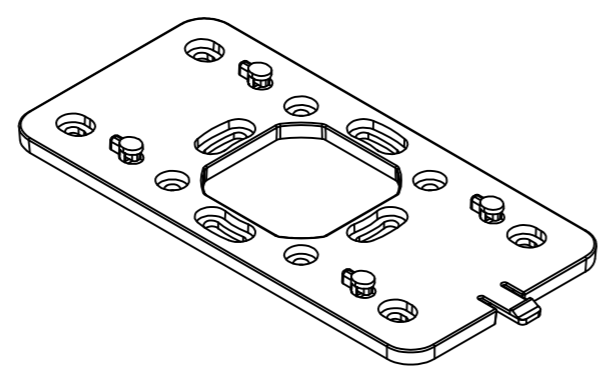

Drawing	Auditing	Confirm	Product Name	Water proof Enclosure	Project View		A
			Product Type	BMD 60046-BC	Drawing Scale	1:1 (MM)	

BAHAR ENCLOSURE

Drawing	Auditing	Confirm	Product Name	Water proof Enclosure	Project View		A
			Product Type	BMD 60046-CA	Drawing Scale	1:1 (MM)	

BAHAR ENCLOSURE

Drawing	Auditing	Confirm	Product Name	Water proof Enclosure	Project View		A
			Product Type	BMD 60046-CB	Drawing Scale	1:1 (MM)	

BAHAR ENCLOSURE

SEC A-A

SEC C-C

SEC D-D

SEC B-B

Drawing	Auditing	Confirm	Product Name	Water proof Enclosure	Project View		A
			Product Type	BMD 60046-CC	Drawing Scale	1:1 (MM)	
			BAHAR ENCLOSURE				