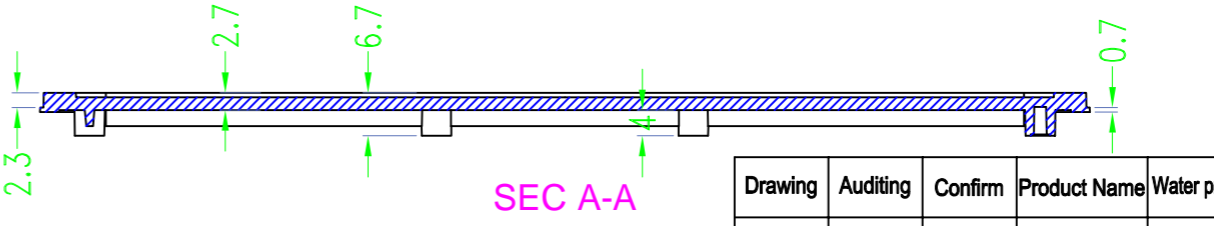

Drawing	Auditing	Confirm	Product Name	Water proof Enclosure	Project View		A
			Product Type	BMD 60046-BB	Drawing Scale	1:1 (MM)