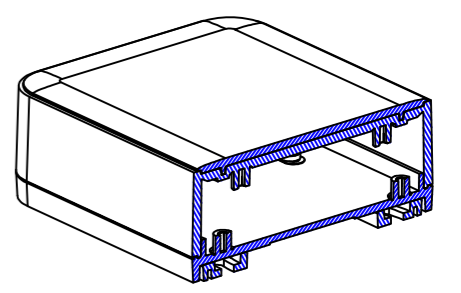

Drawing	Auditing	Confirm	Product Name	Water proof Enclosure	Project View		A
			Product Type	BMD 60046-BC	Drawing Scale	1:1 (MM)	

BAHAR ENCLOSURE

Drawing	Auditing	Confirm	Product Name	Water proof Enclosure	Project View		A
			Product Type	BMD 60046-CA	Drawing Scale	1:1 (MM)	

BAHAR ENCLOSURE

Drawing	Auditing	Confirm	Product Name	Water proof Enclosure	Project View		A
			Product Type	BMD 60046-CB	Drawing Scale	1:1 (MM)	

BAHAR ENCLOSURE

SEC A-A

SEC C-C

SEC D-D

SEC B-B

Drawing	Auditing	Confirm	Product Name	Water proof Enclosure	Project View		A
			Product Type	BMD 60046-CC	Drawing Scale	1:1 (MM)	
			BAHAR ENCLOSURE				