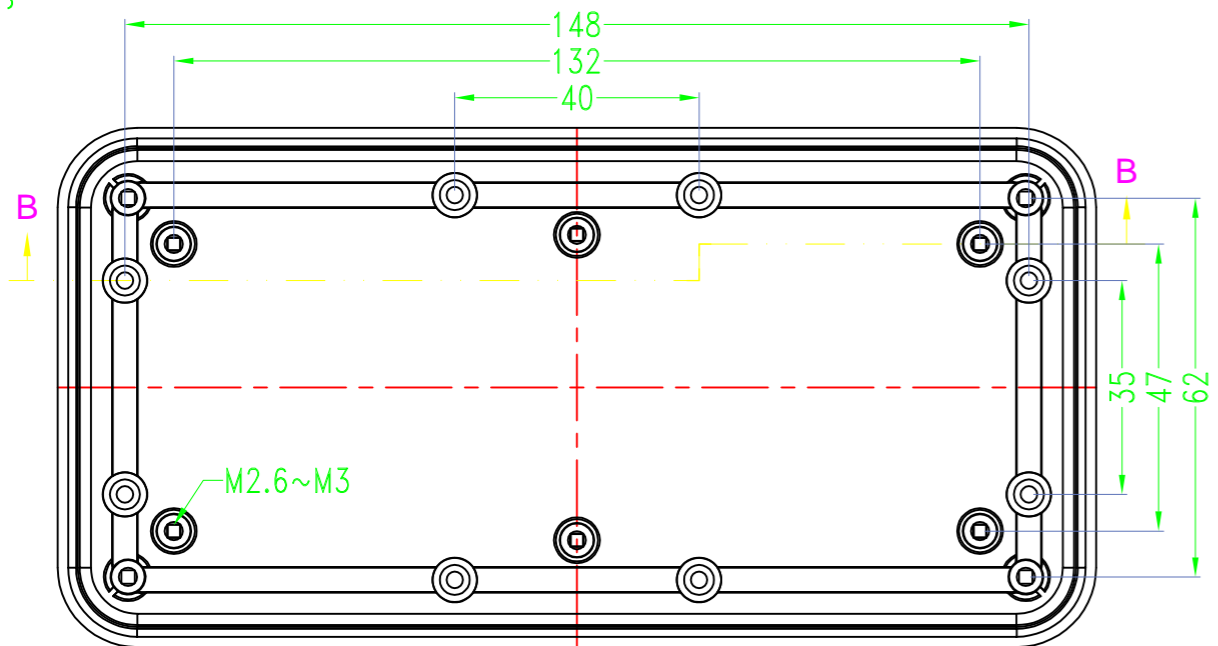

Drawing	Auditing	Confirm	Product Name	Water proof Enclosure	Project View		A
			Product Type	BMD 60046-BA	Drawing Scale	1:1 (MM)	
			BAHAR ENCLOSURE				

Drawing	Auditing	Confirm	Product Name	Water proof Enclosure	Project View		A
			Product Type	BMD 60046-BB	Drawing Scale	1:1 (MM)	

Drawing	Auditing	Confirm	Product Name	Water proof Enclosure	Project View		A
			Product Type	BMD 60046-BC	Drawing Scale	1:1 (MM)	

BAHAR ENCLOSURE

Drawing	Auditing	Confirm	Product Name	Water proof Enclosure	Project View		A
			Product Type	BMD 60046-CA	Drawing Scale	1:1 (MM)	

BMD 600

Color

Bottom Style

Lid Style

Serial number

Serial number

BMD 600 **45** - [] - [] - []
150X75mm

BMD 600 **46** - [] - [] - []
170X85mm

BMD 600 **47** - [] - [] - []
200X110mm

BMD 600 **49** - [] - [] - []
85X85mm

BMD 600 **51** - [] - [] - []
98X98mm

BMD 600 **53** - [] - [] - []
120X120mm

BMD 600 **54** - [] - [] - []
150X150mm

Lid Style