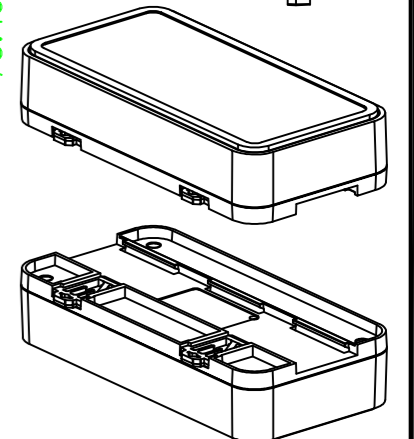

3 options for bottom

台式底 / Desk-top

导轨底 / Din rail type

墙挂底 / Wall-mount

SEC B-B

SEC A-A

Drawing	Auditing	Confirm	Product Name	Water proof Enclosure	Project View		A
			Product Type	BMD 60046-AA	Drawing Scale	1:1 (MM)	

BAHAR ENCLOSURE

Drawing	Auditing	Confirm	Product Name	Water proof Enclosure	Project View		A
			Product Type	BMD 60046-AB	Drawing Scale	1:1 (MM)	

BAHAR ENCLOSURE

Drawing	Auditing	Confirm	Product Name	Water proof Enclosure	Project View		A
			Product Type	BMD 60046-AC	Drawing Scale	1:1 (MM)	
			BAHAR ENCLOSURE				

Drawing	Auditing	Confirm	Product Name	Water proof Enclosure	Project View		A
			Product Type	BMD 60046-BA	Drawing Scale	1:1 (MM)	
			BAHAR ENCLOSURE				

Drawing	Auditing	Confirm	Product Name	Water proof Enclosure	Project View		A
			Product Type	BMD 60046-BB	Drawing Scale	1:1 (MM)	