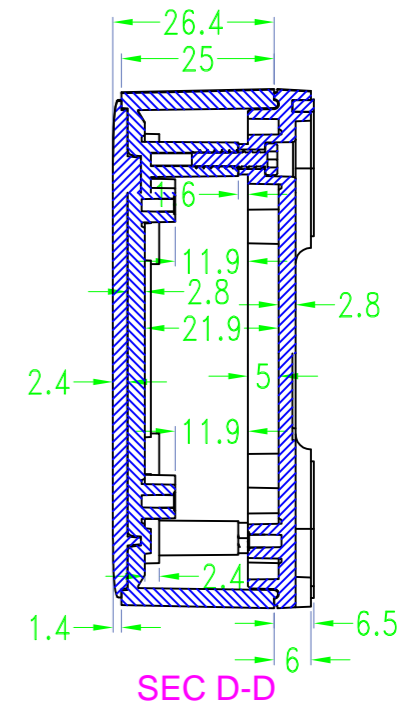

Drawing	Auditing	Confirm	Product Name	Water proof Enclosure	Project View		A
			Product Type	BMD 60046-BA	Drawing Scale	1:1 (MM)	
			BAHAR ENCLOSURE				

Drawing	Auditing	Confirm	Product Name	Water proof Enclosure	Project View		A
			Product Type	BMD 60046-BB	Drawing Scale	1:1 (MM)	

Drawing	Auditing	Confirm	Product Name	Water proof Enclosure	Project View		A
			Product Type	BMD 60046-BC	Drawing Scale	1:1 (MM)	

BAHAR ENCLOSURE

Drawing	Auditing	Confirm	Product Name	Water proof Enclosure	Project View		A
			Product Type	BMD 60046-CA	Drawing Scale	1:1 (MM)	

BMD 600

Color

Bottom Style

Lid Style

Serial number

Serial number

BMD 600 **45** - [] - [] - []
150X75mm

BMD 600 **46** - [] - [] - []
170X85mm

BMD 600 **47** - [] - [] - []
200X110mm

BMD 600 **49** - [] - [] - []
85X85mm

BMD 600 **51** - [] - [] - []
98X98mm

BMD 600 **53** - [] - [] - []
120X120mm

BMD 600 **54** - [] - [] - []
150X150mm

Lid Style