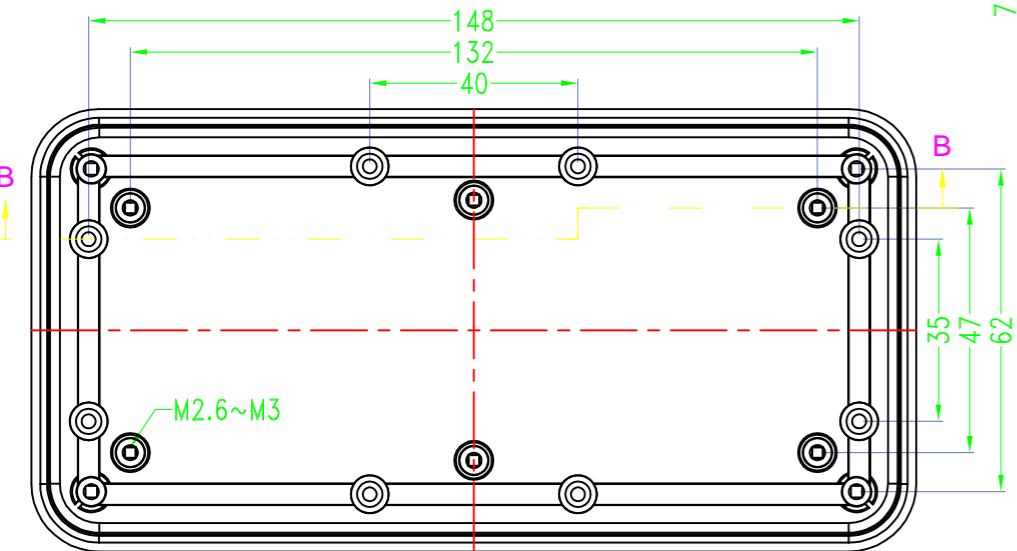

BAHAR ENCLOSURE

Drawing	Auditing	Confirm	Product Name	Water proof Enclosure	Project View		A
			Product Type	BMD 60046-CB	Drawing Scale	1:1 (MM)	

BAHAR ENCLOSURE

SEC A-A

SEC C-C

SEC D-D

SEC B-B

Drawing	Auditing	Confirm	Product Name	Water proof Enclosure	Project View		A
			Product Type	BMD 60046-CC	Drawing Scale	1:1 (MM)	
			BAHAR ENCLOSURE				

BMD 600

Color

Bottom Style

Lid Style

Serial number

Serial number

BMD 600 **45** - [] - [] - []
150X75mm

BMD 600 **46** - [] - [] - []
170X85mm

BMD 600 **47** - [] - [] - []
200X110mm

BMD 600 **49** - [] - [] - []
85X85mm

BMD 600 **51** - [] - [] - []
98X98mm

BMD 600 **53** - [] - [] - []
120X120mm

BMD 600 **54** - [] - [] - []
150X150mm

Lid Style