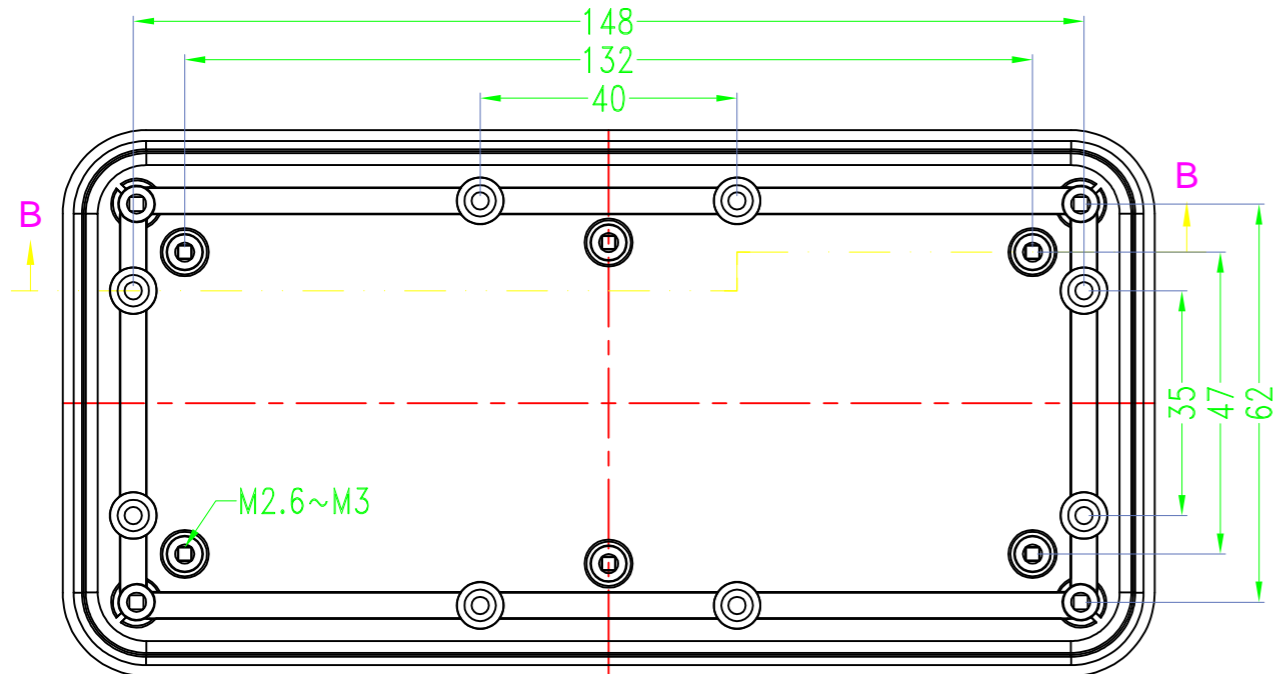

Drawing	Auditing	Confirm	Product Name	Water proof Enclosure	Project View		A
			Product Type	BMD 60046-BB	Drawing Scale	1:1 (MM)