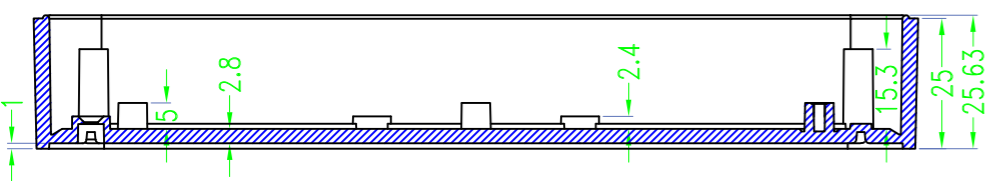

3 options for bottom

台式底 / Desk-top

导轨底 / Din rail type

墙挂底 / Wall-mount

SEC B-B

SEC A-A

Drawing	Auditing	Confirm	Product Name	Water proof Enclosure	Project View		A
			Product Type	BMD 60046-AA	Drawing Scale	1:1 (MM)	

BAHAR ENCLOSURE

Drawing	Auditing	Confirm	Product Name	Water proof Enclosure	Project View		A
			Product Type	BMD 60046-AB	Drawing Scale	1:1 (MM)	

BAHAR ENCLOSURE

Drawing	Auditing	Confirm	Product Name	Water proof Enclosure	Project View		A
			Product Type	BMD 60046-AC	Drawing Scale	1:1 (MM)	
			BAHAR ENCLOSURE				

Drawing	Auditing	Confirm	Product Name	Water proof Enclosure	Project View		A
			Product Type	BMD 60046-BA	Drawing Scale	1:1 (MM)	
			BAHAR ENCLOSURE				

Drawing	Auditing	Confirm	Product Name	Water proof Enclosure	Project View		A
			Product Type	BMD 60046-BB	Drawing Scale	1:1 (MM)	