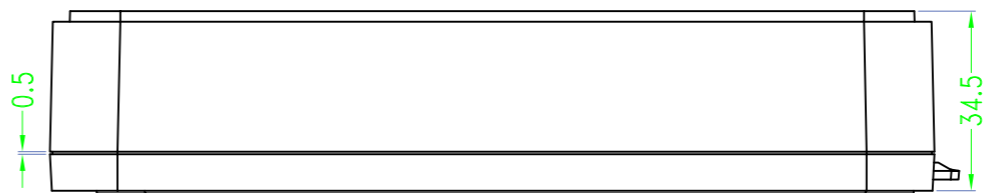

Drawing	Auditing	Confirm	Product Name	Water proof Enclosure	Project View		A
			Product Type	BMD 60046-BC	Drawing Scale	1:1 (MM)	

BAHAR ENCLOSURE