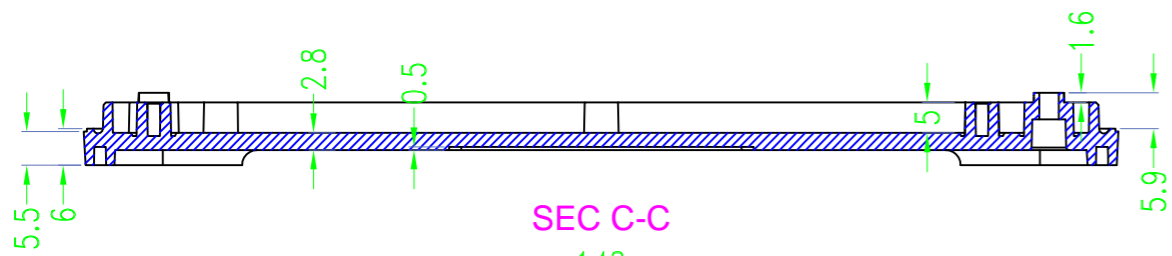

3 options for bottom

台式底 / Desk-top

导轨底 / Din rail type

墙挂底 / Wall-mount

SEC B-B

SEC A-A

Drawing	Auditing	Confirm	Product Name	Water proof Enclosure	Project View		A
			Product Type	BMD 60046-AA	Drawing Scale	1:1 (MM)	

BAHAR ENCLOSURE

Drawing	Auditing	Confirm	Product Name	Water proof Enclosure	Project View		A
			Product Type	BMD 60046-AB	Drawing Scale	1:1 (MM)	

BAHAR ENCLOSURE

Drawing	Auditing	Confirm	Product Name	Water proof Enclosure	Project View		A
			Product Type	BMD 60046-AC	Drawing Scale	1:1 (MM)	
			BAHAR ENCLOSURE				

BMD 600

Color

Bottom Style

Lid Style

Serial number

Serial number

BMD 600 **45** - [] - [] - []
150X75mm

BMD 600 **46** - [] - [] - []
170X85mm