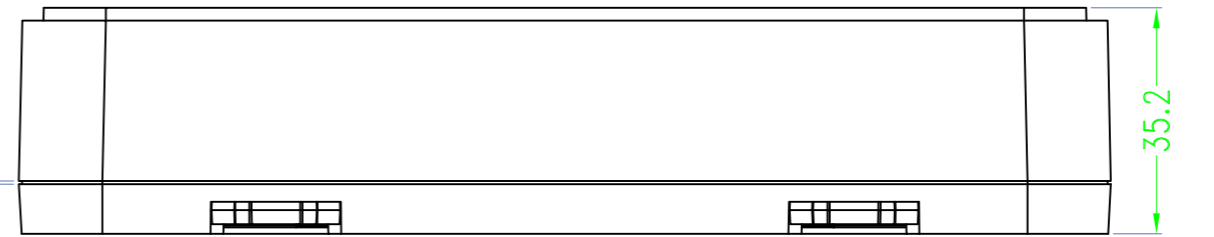

Drawing	Auditing	Confirm	Product Name	Water proof Enclosure	Project View		A
			Product Type	BMD 60046-BB	Drawing Scale	1:1 (MM)