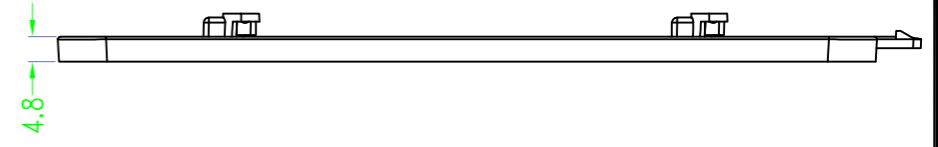

Drawing	Auditing	Confirm	Product Name	Water proof Enclosure	Project View		A
			Product Type	BMD 60046-BC	Drawing Scale	1:1 (MM)	

BAHAR ENCLOSURE