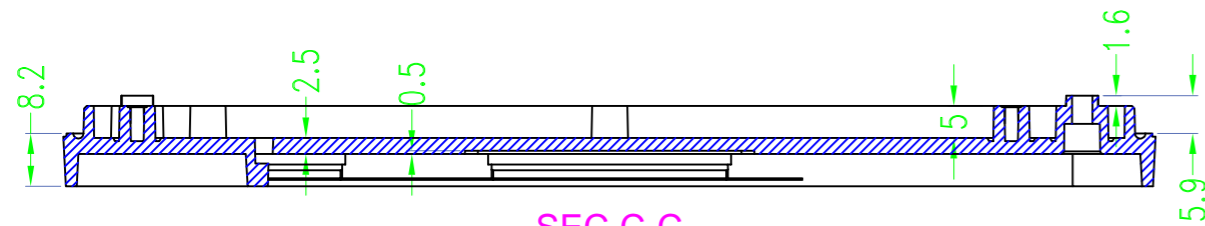

Drawing	Auditing	Confirm	Product Name	Water proof Enclosure	Project View		A
			Product Type	BMD 60046-CB	Drawing Scale	1:1 (MM)	

BAHAR ENCLOSURE