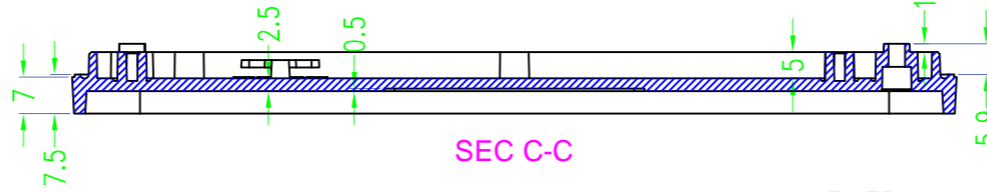

Drawing	Auditing	Confirm	Product Name	Water proof Enclosure	Project View		A
			Product Type	BMD 60046-BC	Drawing Scale	1:1 (MM)	

BAHAR ENCLOSURE