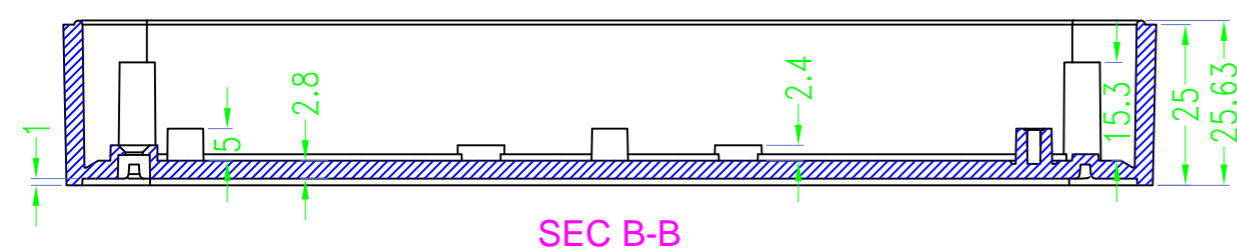

Drawing	Auditing	Confirm	Product Name	Water proof Enclosure	Project View		A
			Product Type	BMD 60046-BC	Drawing Scale	1:1 (MM)	

BAHAR ENCLOSURE

Drawing	Auditing	Confirm	Product Name	Water proof Enclosure	Project View		A
			Product Type	BMD 60046-CA	Drawing Scale	1:1 (MM)	

BAHAR ENCLOSURE

Drawing	Auditing	Confirm	Product Name	Water proof Enclosure	Project View		A
			Product Type	BMD 60046-CB	Drawing Scale	1:1 (MM)	

BAHAR ENCLOSURE

SEC A-A

SEC C-C

SEC D-D

SEC B-B

Drawing	Auditing	Confirm	Product Name	Water proof Enclosure	Project View		A
			Product Type	BMD 60046-CC	Drawing Scale	1:1 (MM)	
			BAHAR ENCLOSURE				