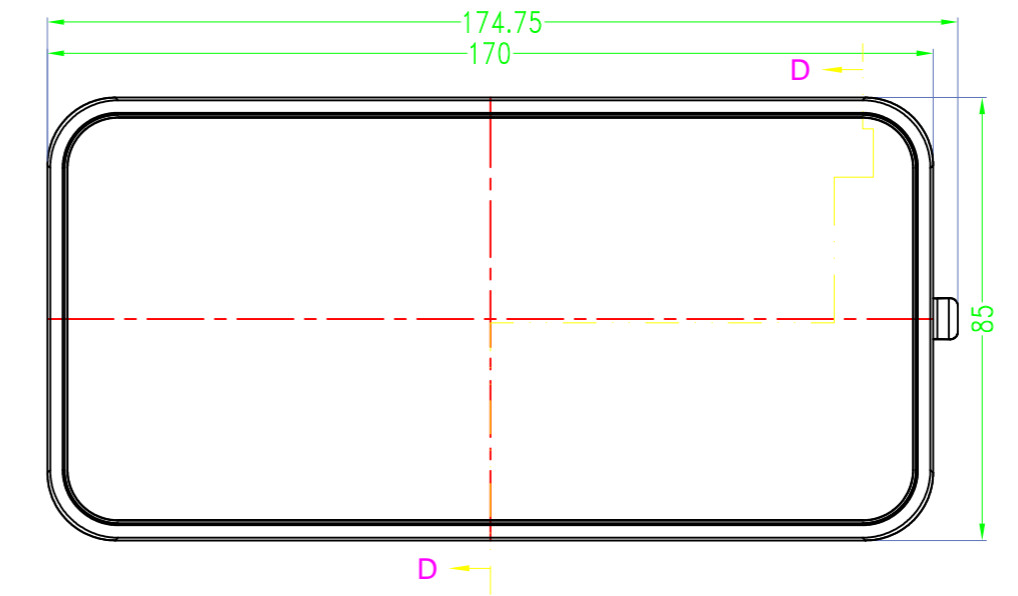

Drawing	Auditing	Confirm	Product Name	Water proof Enclosure	Project View		A
			Product Type	BMD 60046-AC	Drawing Scale	1:1 (MM)	
			BAHAR ENCLOSURE