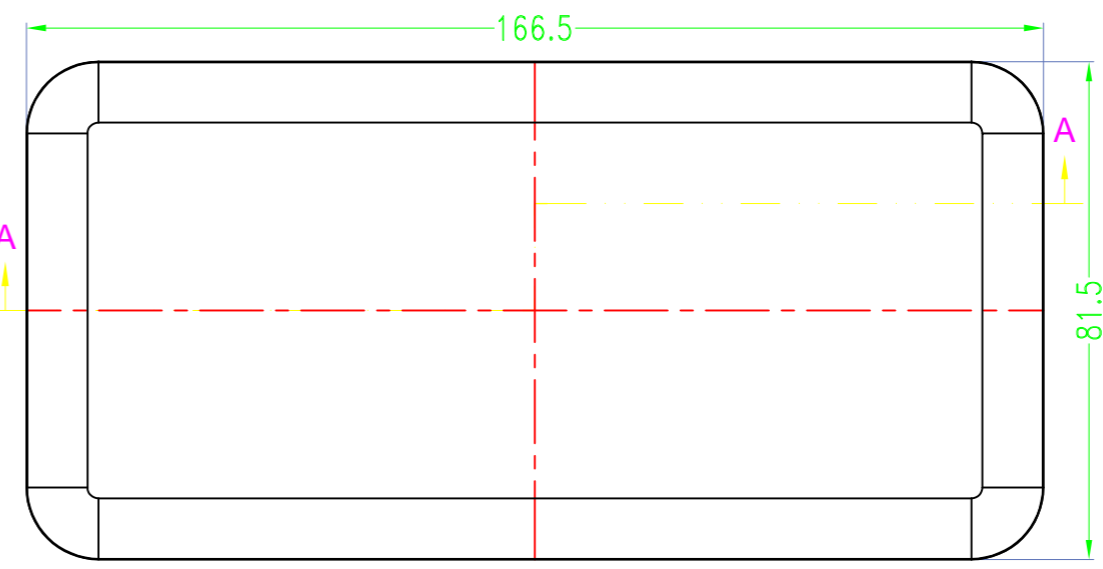

Drawing	Auditing	Confirm	Product Name	Water proof Enclosure	Project View		A
			Product Type	BMD 60046-CA	Drawing Scale	1:1 (MM)	

BAHAR ENCLOSURE