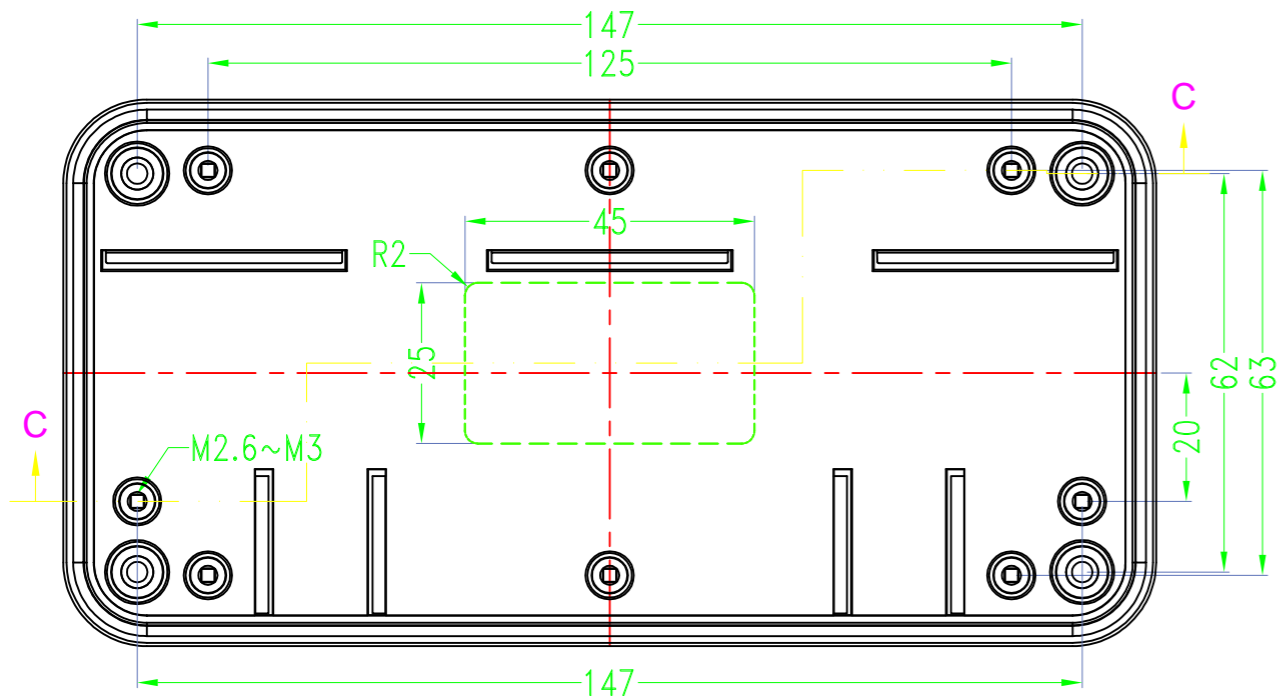

Drawing	Auditing	Confirm	Product Name	Water proof Enclosure	Project View		A
			Product Type	BMD 60046-CB	Drawing Scale	1:1 (MM)	

BAHAR ENCLOSURE