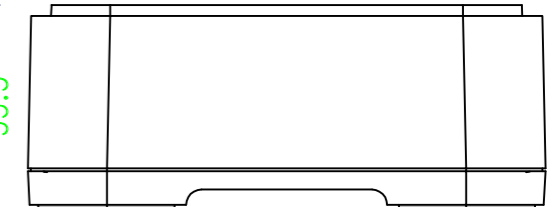

> 中框一共10种颜色

10 colors for middle part

> 上盖一共3种款式

3 options for lid

拉丝面 / Brushed texture

凹面 / Elevated edge

平面 / Flat

> 底盖一共3种款式

3 options for bottom

台式底 / Desk-top

导轨底 / Din rail type

墙挂底 / Wall-mount

SEC B-B

SEC A-A

Drawing	Auditing	Confirm	Product Name	Water proof Enclosure	Project View		A
			Product Type	BMD 60046-AA	Drawing Scale	1:1 (MM)	

BAHAR ENCLOSURE

Drawing	Auditing	Confirm	Product Name	Water proof Enclosure	Project View		A
			Product Type	BMD 60046-AB	Drawing Scale	1:1 (MM)	

BAHAR ENCLOSURE

Drawing	Auditing	Confirm	Product Name	Water proof Enclosure	Project View		A
			Product Type	BMD 60046-AC	Drawing Scale	1:1 (MM)	
			BAHAR ENCLOSURE				