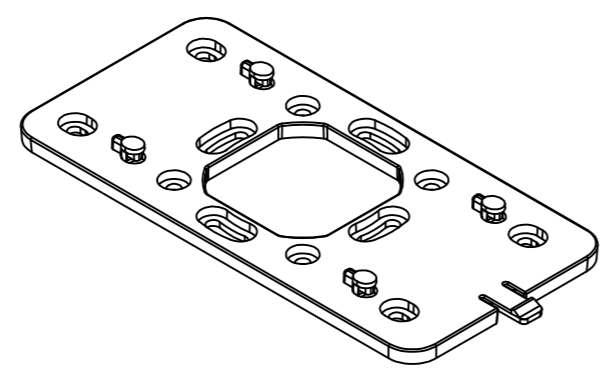

3 options for bottom

台式底 / Desk-top

导轨底 / Din rail type

墙挂底 / Wall-mount

SEC B-B

SEC A-A

Drawing	Auditing	Confirm	Product Name	Water proof Enclosure	Project View		A
			Product Type	BMD 60046-AA	Drawing Scale	1:1 (MM)	

BAHAR ENCLOSURE

Drawing	Auditing	Confirm	Product Name	Water proof Enclosure	Project View		A
			Product Type	BMD 60046-AB	Drawing Scale	1:1 (MM)	

BAHAR ENCLOSURE

Drawing	Auditing	Confirm	Product Name	Water proof Enclosure	Project View		A
			Product Type	BMD 60046-AC	Drawing Scale	1:1 (MM)	
			BAHAR ENCLOSURE				

Drawing	Auditing	Confirm	Product Name	Water proof Enclosure	Project View		A
			Product Type	BMD 60046-BA	Drawing Scale	1:1 (MM)	
			BAHAR ENCLOSURE				

Drawing	Auditing	Confirm	Product Name	Water proof Enclosure	Project View		A
			Product Type	BMD 60046-BB	Drawing Scale	1:1 (MM)	