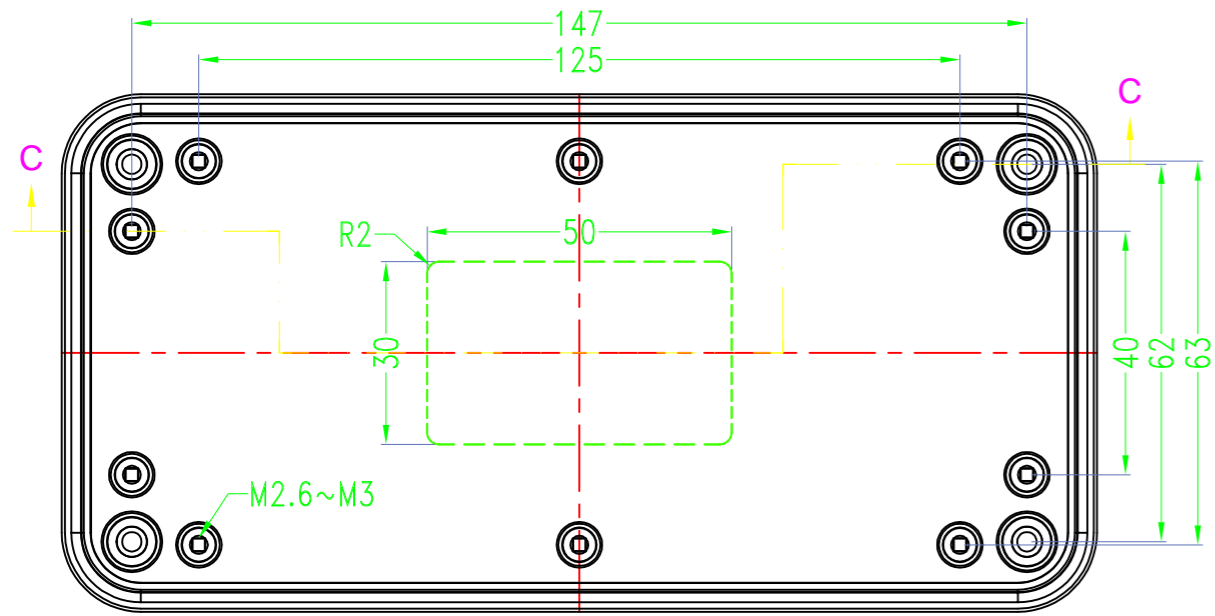

> 中框一共10种颜色

10 colors for middle part

> 上盖一共3种款式

3 options for lid

拉丝面 / Brushed texture

凹面 / Elevated edge

平面 / Flat

> 底盖一共3种款式

3 options for bottom

台式底 / Desk-top

导轨底 / Din rail type

墙挂底 / Wall-mount

SEC B-B

SEC A-A

Drawing	Auditing	Confirm	Product Name	Water proof Enclosure	Project View		A
			Product Type	BMD 60046-AA	Drawing Scale	1:1 (MM)	

BAHAR ENCLOSURE

Drawing	Auditing	Confirm	Product Name	Water proof Enclosure	Project View		A
			Product Type	BMD 60046-AB	Drawing Scale	1:1 (MM)	

BAHAR ENCLOSURE

Drawing	Auditing	Confirm	Product Name	Water proof Enclosure	Project View		A
			Product Type	BMD 60046-AC	Drawing Scale	1:1 (MM)	
			BAHAR ENCLOSURE				

BMD 600

Color

Bottom Style

Lid Style

Serial number

Serial number

BMD 600 **45** - [] - [] - []
150X75mm

BMD 600 **46** - [] - [] - []
170X85mm