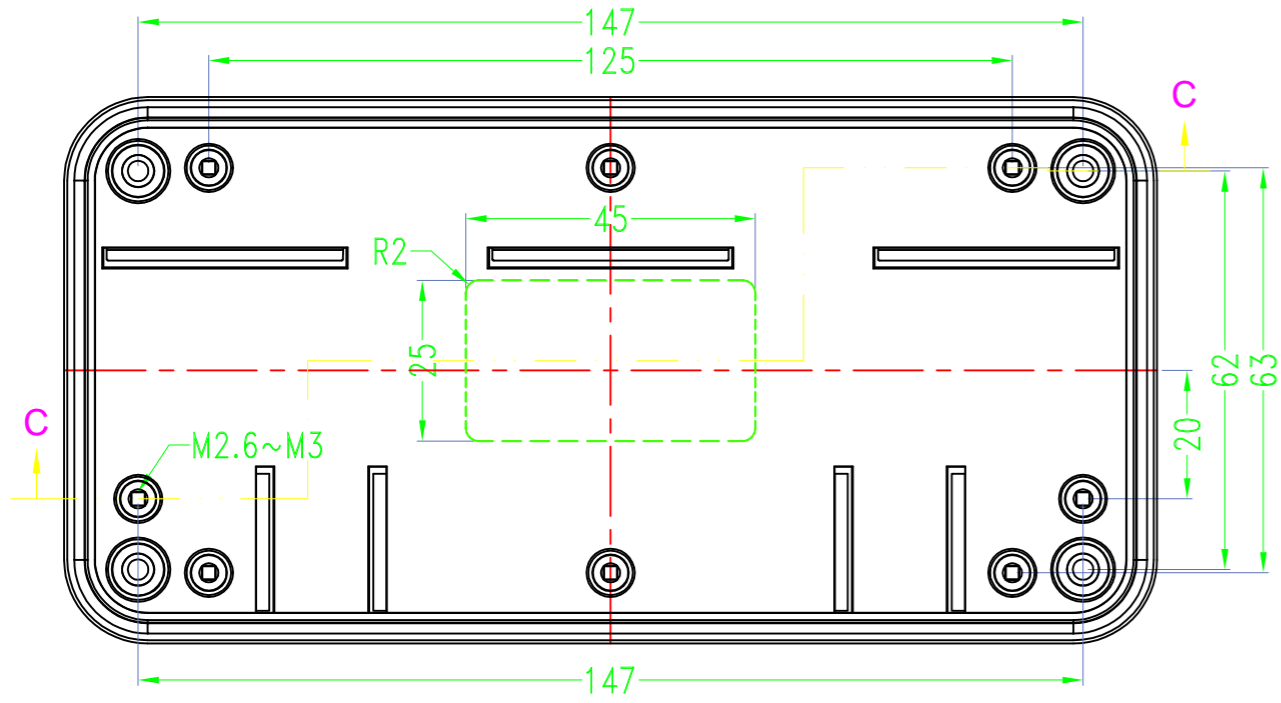

3 options for bottom

台式底 / Desk-top

导轨底 / Din rail type

墙挂底 / Wall-mount

SEC B-B

SEC A-A

Drawing	Auditing	Confirm	Product Name	Water proof Enclosure	Project View		A
			Product Type	BMD 60046-AA	Drawing Scale	1:1 (MM)	

BAHAR ENCLOSURE

Drawing	Auditing	Confirm	Product Name	Water proof Enclosure	Project View		A
			Product Type	BMD 60046-AB	Drawing Scale	1:1 (MM)	

BAHAR ENCLOSURE

Drawing	Auditing	Confirm	Product Name	Water proof Enclosure	Project View		A
			Product Type	BMD 60046-AC	Drawing Scale	1:1 (MM)	
			BAHAR ENCLOSURE				

BMD 600

Color

Bottom Style

Lid Style

Serial number

Serial number

BMD 600 **45** - [] - [] - []
150X75mm

BMD 600 **46** - [] - [] - []
170X85mm

BMD 600 **47** - [] - [] - []
200X110mm

BMD 600 **49** - [] - [] - []
85X85mm

BMD 600 **51** - [] - [] - []
98X98mm

BMD 600 **53** - [] - [] - []
120X120mm

BMD 600 **54** - [] - [] - []
150X150mm

Lid Style