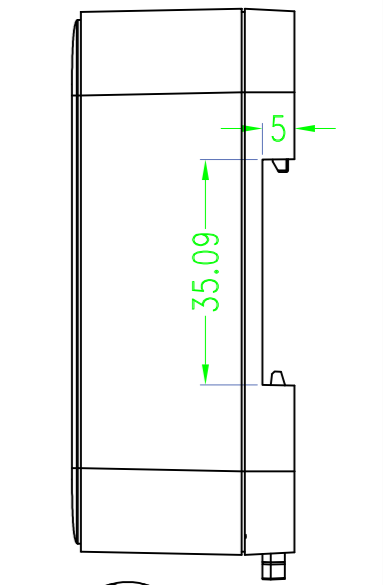

Drawing	Auditing	Confirm	Product Name	Water proof Enclosure	Project View		A
			Product Type	BMD 60046-BC	Drawing Scale	1:1 (MM)	

BAHAR ENCLOSURE

Drawing	Auditing	Confirm	Product Name	Water proof Enclosure	Project View		A
			Product Type	BMD 60046-CA	Drawing Scale	1:1 (MM)	

BAHAR ENCLOSURE

Drawing	Auditing	Confirm	Product Name	Water proof Enclosure	Project View		A
			Product Type	BMD 60046-CB	Drawing Scale	1:1 (MM)	

BAHAR ENCLOSURE

SEC A-A

SEC C-C

SEC D-D

SEC B-B

Drawing	Auditing	Confirm	Product Name	Water proof Enclosure	Project View		A
			Product Type	BMD 60046-CC	Drawing Scale	1:1 (MM)	
			BAHAR ENCLOSURE				

BMD 600

Color

Bottom Style

Lid Style

Serial number

Serial number

BMD 600 **45** - [] - [] - []
150X75mm

BMD 600 **46** - [] - [] - []
170X85mm

BMD 600 **47** - [] - [] - []
200X110mm

BMD 600 **49** - [] - [] - []
85X85mm

BMD 600 **51** - [] - [] - []
98X98mm

BMD 600 **53** - [] - [] - []
120X120mm

BMD 600 **54** - [] - [] - []
150X150mm

Lid Style