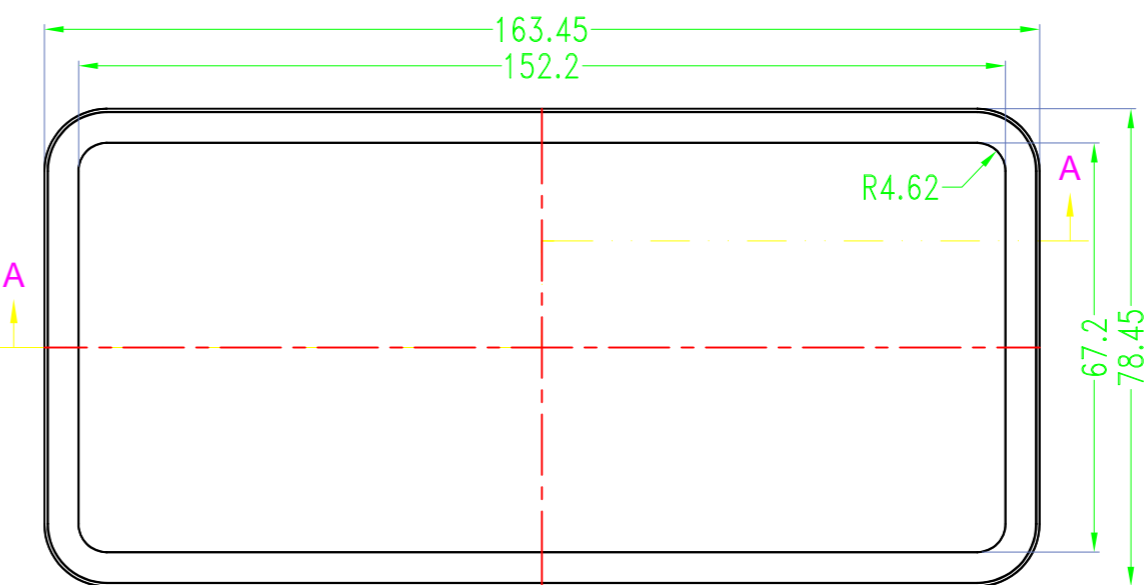

3 options for bottom

台式底 / Desk-top

导轨底 / Din rail type

墙挂底 / Wall-mount

SEC B-B

SEC A-A

Drawing	Auditing	Confirm	Product Name	Water proof Enclosure	Project View		A
			Product Type	BMD 60046-AA	Drawing Scale	1:1 (MM)	

BAHAR ENCLOSURE

Drawing	Auditing	Confirm	Product Name	Water proof Enclosure	Project View		A
			Product Type	BMD 60046-AB	Drawing Scale	1:1 (MM)	

BAHAR ENCLOSURE

Drawing	Auditing	Confirm	Product Name	Water proof Enclosure	Project View		A
			Product Type	BMD 60046-AC	Drawing Scale	1:1 (MM)	
			BAHAR ENCLOSURE				

BMD 600

Color

Bottom Style

Lid Style

Serial number

Serial number

BMD 600 **45** - [] - [] - []
150X75mm

BMD 600 **46** - [] - [] - []
170X85mm

BMD 600 **47** - [] - [] - []
200X110mm

BMD 600 **49** - [] - [] - []
85X85mm

BMD 600 **51** - [] - [] - []
98X98mm

BMD 600 **53** - [] - [] - []
120X120mm

BMD 600 **54** - [] - [] - []
150X150mm

Lid Style