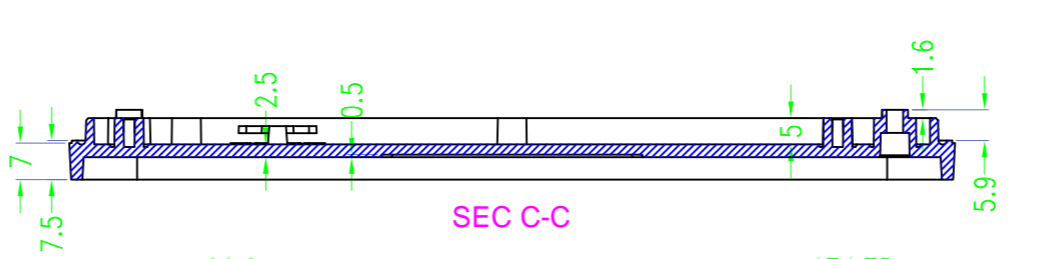

3 options for bottom

台式底 / Desk-top

导轨底 / Din rail type

墙挂底 / Wall-mount

SEC B-B

SEC A-A

Drawing	Auditing	Confirm	Product Name	Water proof Enclosure	Project View		A
			Product Type	BMD 60046-AA	Drawing Scale	1:1 (MM)	

BAHAR ENCLOSURE

Drawing	Auditing	Confirm	Product Name	Water proof Enclosure	Project View		A
			Product Type	BMD 60046-AB	Drawing Scale	1:1 (MM)	

BAHAR ENCLOSURE

Drawing	Auditing	Confirm	Product Name	Water proof Enclosure	Project View		A
			Product Type	BMD 60046-AC	Drawing Scale	1:1 (MM)	
			BAHAR ENCLOSURE				