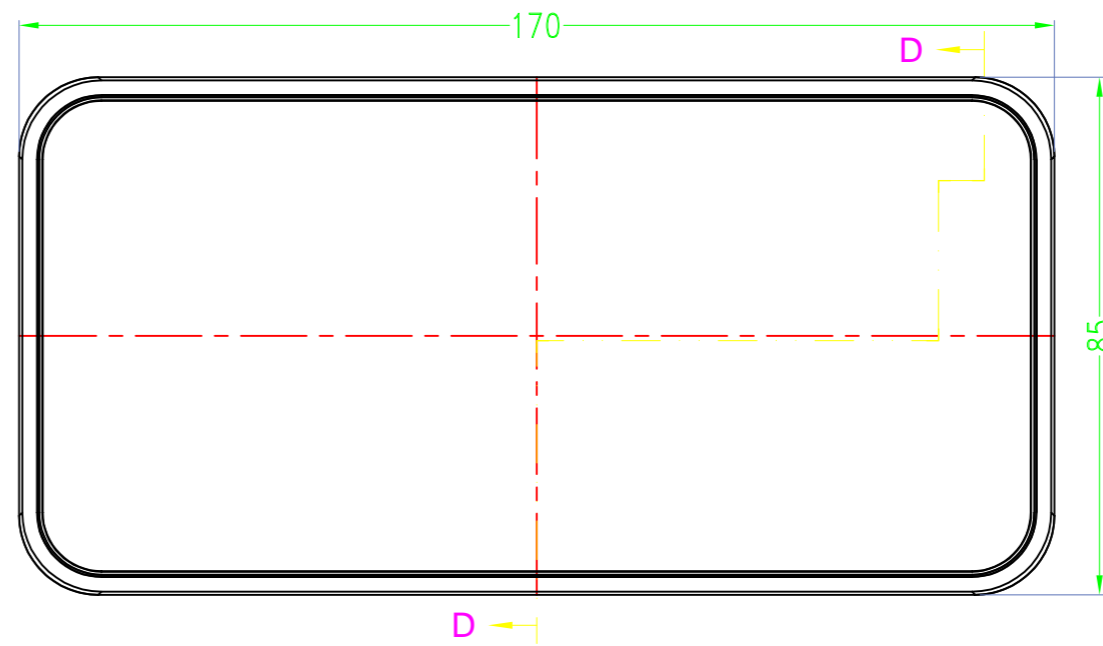

> 中框一共10种颜色

10 colors for middle part

> 上盖一共3种款式

3 options for lid

拉丝面 / Brushed texture

凹面 / Elevated edge

平面 / Flat

> 底盖一共3种款式

3 options for bottom

台式底 / Desk-top

导轨底 / Din rail type

墙挂底 / Wall-mount

SEC B-B

SEC A-A

Drawing	Auditing	Confirm	Product Name	Water proof Enclosure	Project View		A
			Product Type	BMD 60046-AA	Drawing Scale	1:1 (MM)	

BMD 600

Color

Bottom Style

Lid Style

Serial number

Serial number

BMD 600 **45** - [] - [] - []
150X75mm

BMD 600 **46** - [] - [] - []
170X85mm

BMD 600 **47** - [] - [] - []
200X110mm

BMD 600 **49** - [] - [] - []
85X85mm

BMD 600 **51** - [] - [] - []
98X98mm

BMD 600 **53** - [] - [] - []
120X120mm

BMD 600 **54** - [] - [] - []
150X150mm

Lid Style