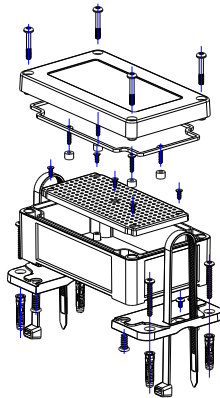

PLASTIC WATERPROOF ENCLOSURE

(146 x 86 x 55 mm)

BWP 10210

This Enclosure underwent a 48-hour test at a depth of 20 meters underwater and passed without any issues.

ABS OR PC

x1

ABS

x1

SILICONE

x1

ABS

x1

ABS

x2

■ ★
Steel
Stainless steel 304

Nylon Cable Ties 8x 300 mm