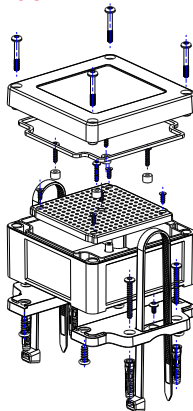

PLASTIC WATERPROOF ENCLOSURE

(106 x 106 x 55 mm)

BWP 10205

★ Stainless steel 304
■ Steel

Nylon Cable Ties 8x300 mm

x2

This Enclosure underwent a 48-hour test at a depth of 30 meters underwater and passed without any issues.

ABS OR PC x1

ABS x1

SILICONE x1

ABS x1

ABS x2