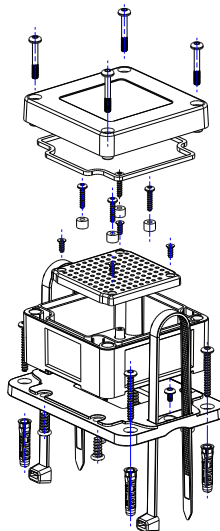

PLASTIC WATERPROOF ENCLOSURE  
(86 x 86 x 47 mm) (86 x 86 x 57 mm)

**BWP 10202 & 10203**

This Enclosure underwent a 48-hour test at a depth of 30 meters underwater and passed without any issues.