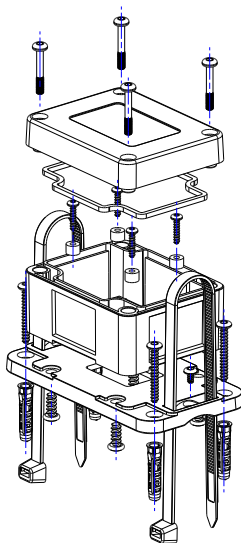

PLASTIC WATERPROOF ENCLOSURE
(86 x 68 x 47 mm)
BWP 10201

ABS OR PC x1

ABS x1

SILICONE x1

ABS x1

This Enclosure underwent a 48-hour test at a depth of 40 meters underwater and passed without any issues.