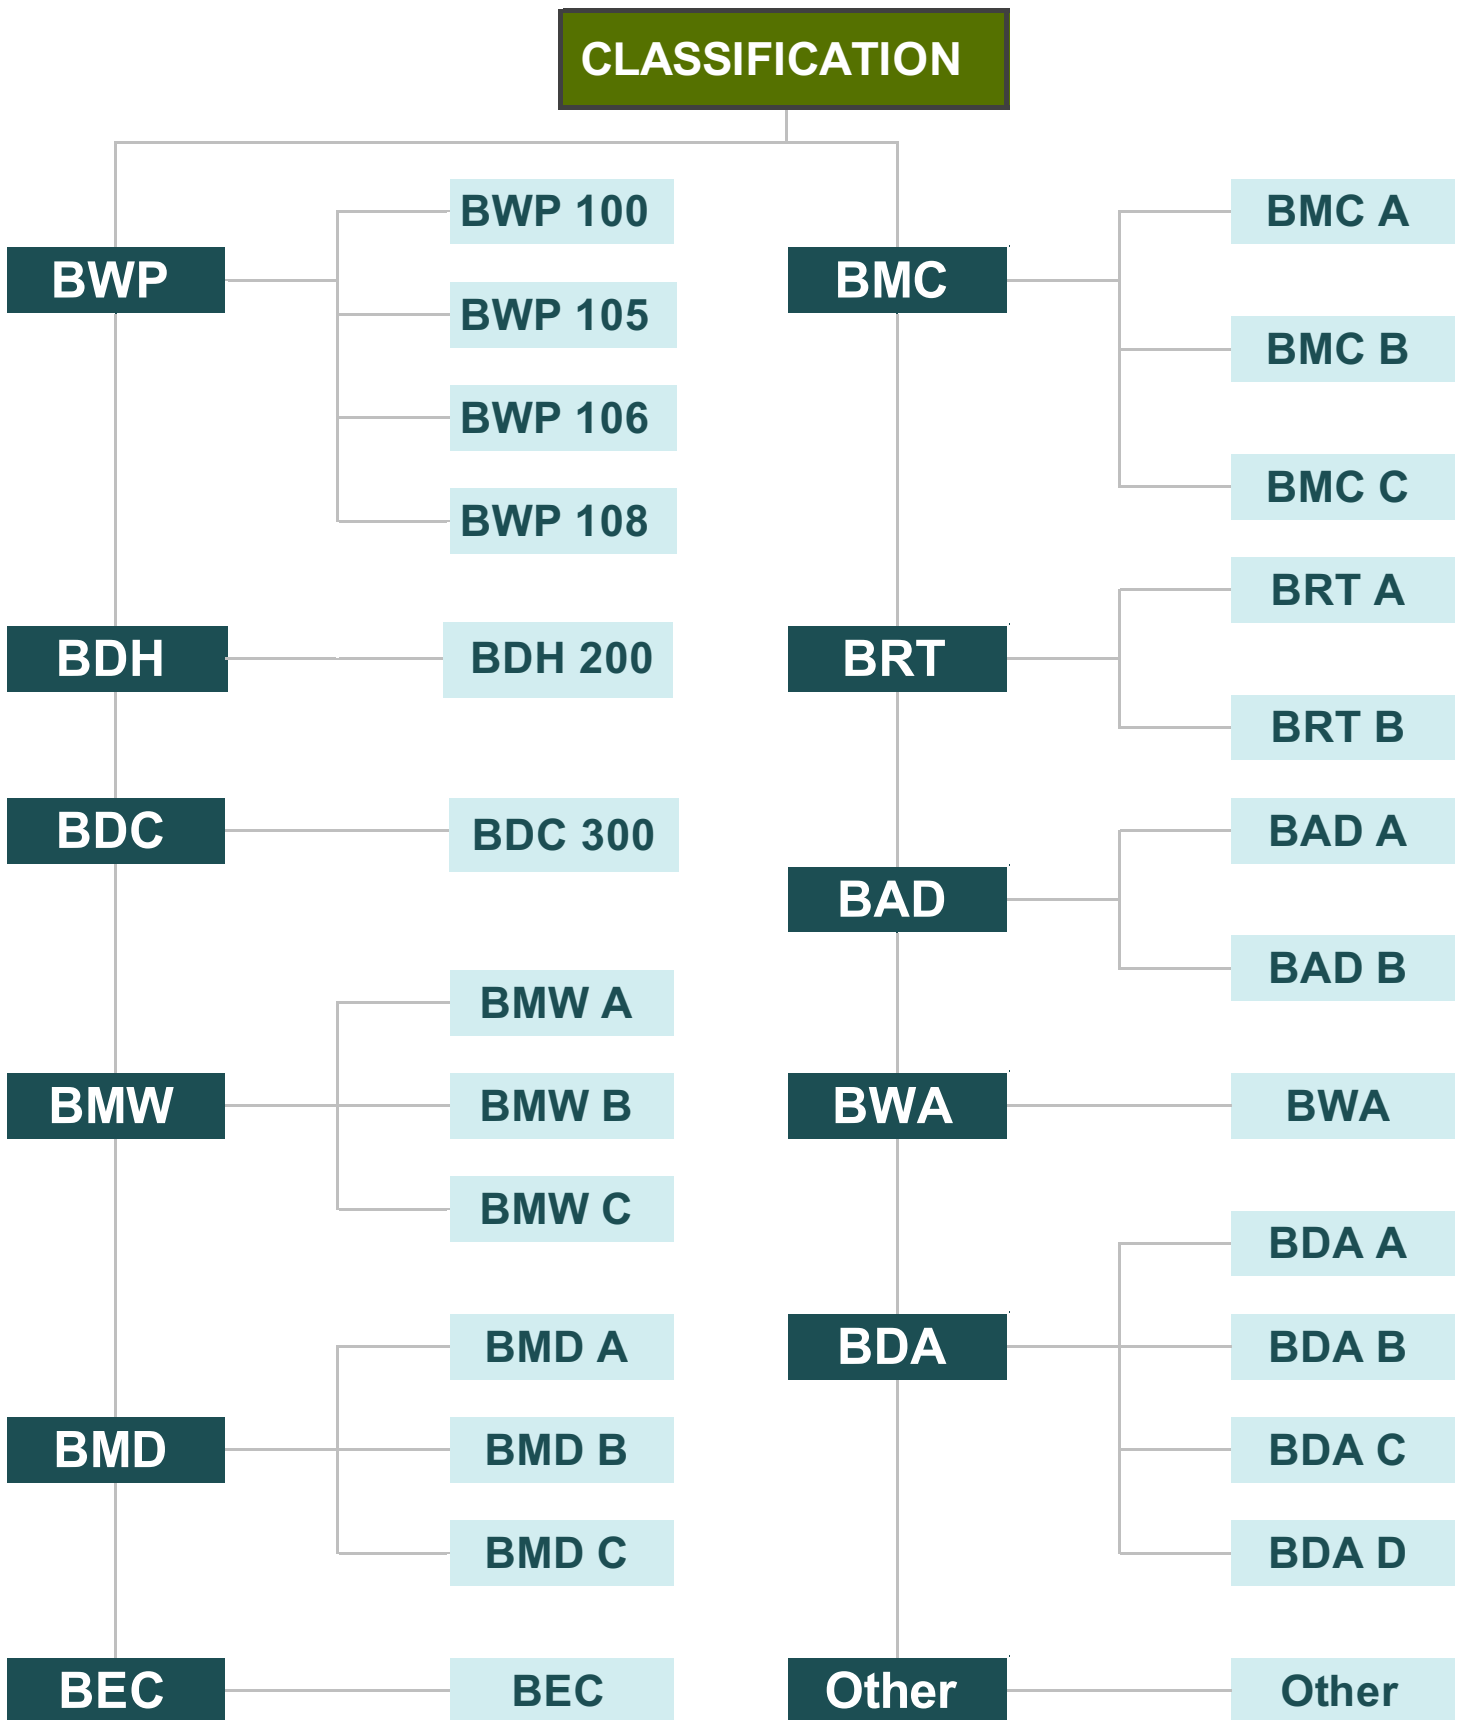

support@bahar.asia

sales@bahar.asia

www.bahar.online

This catalogue will be valid until the new catalogue is issued, latest 01.07. 2022.

PRODUCT CLASSIFICATION

BWP

BDH

BDC

BMD

BMW

BMC

BRT

BAD

BDA

BEC

BWA

Other

PRODUCT CLASSIFICATION

Products Sub-Layered 12 Level

BEIJING BAHAR TECHNOLOGY CO., LTD

PRODUCT PLASTIC ENCLOSURES

New products / range extensions

Desk-Top

BDH 20001-A1
Size: 105*75*36 mm

BDH 20001-A2
Size: 105*75*36 mm

BDH 20002-A1
Size: 135*90*45 mm

BDH 20002-A2
Size: 135*90*45 mm

BDH 20003-A1
Size: 164*100*50 mm

BDH 20003-A2
Size: 164*100*50 mm

Desk-Top

BDH 20005-A1
Size: 105*75*36 mm

BDH 20005-A2
Size: 105*75*36 mm