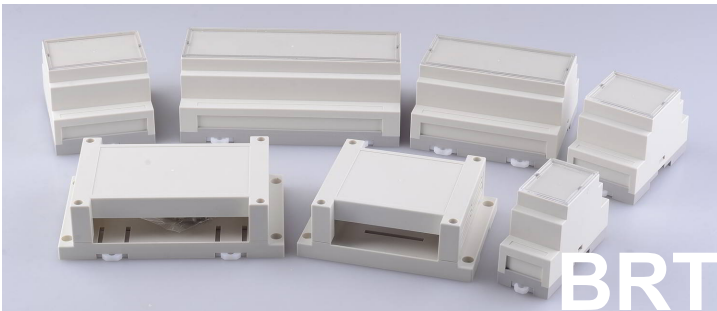

PRODUCT CLASSIFICATION

BRT