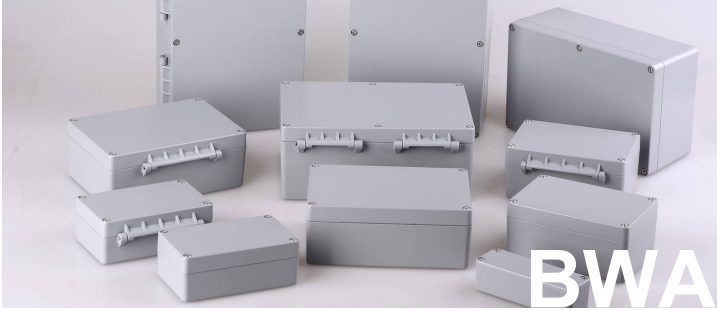

BMD

BMW

BMC

BRT

BAD

BDA

BEC

BWA

Other

PRODUCT CLASSIFICATION

Products Sub-Layered 12 Level

BEIJING BAHAR TECHNOLOGY CO., LTD

PRODUCT PLASTIC ENCLOSURES

New products / range extensions

Desk-Top

BDH 20001-A1
Size: 105*75*36 mm