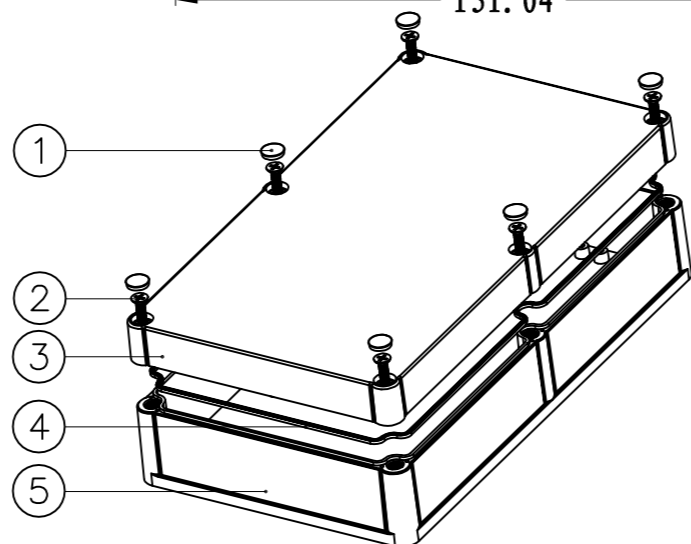

SEC: B-B

5	bottom cover	ABS	1	10524-B1			
4	seal ring	silica gel	1	10024-C1			
3	Uppre cover	ABS	1	10024-A1			
2	screws	STD	6	KM4X25			
1	Screw cap	ABS	6	KN-500-A1			
Drawing	Auditing	Confirm	Product Name	Water proof Enclosure	Project View		A
			Product Type	BWP 10524	Drawing Scale	1:1 (MM)	